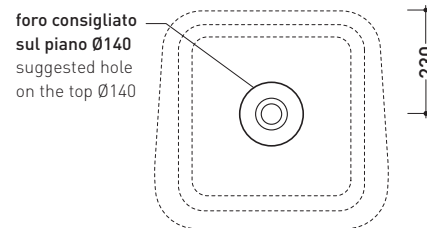

Complements: **Forty6 shelf (F6CM51A)**
Solid shelf (SLCM51A)
Compono System benches (CSM90 - CSP135L)
Furniture BOX - depth. 50
Line taps basin: ONE - NOKÉ - SI - FOLD - X1
Line accessories: TWO - HOOP - NOKÉ - FOLD

Technical accessories: **Chrome siphon (SIFL/CR) - Telescopic chrome siphon (SIFL066)**
Stop & Go drain (PLSG)
CERAMIC Stop & Go drain (PLCE)
Two piece set chrome tap filters (RF026)

Package dim. **53 x 17,5 x 49 cm** | Weight **18 kg** | Pz. Pallet n° **16**

CE UNI EN 14688 - CL00 Dop-No14688

vista zenitale / zenital view

vista zenitale / zenital view

vista frontale / frontal view

sezione longitudinale / section

sizes in mm

Please consider a 2% tolerance on indicated measurements