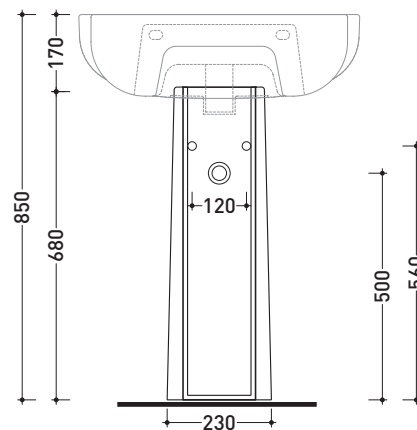

Technical accessories: Universal fixing bracket for wall hung wc/bidet (41/P)

Package dim. 54 x 36 x 35 cm | Weight 20,3 kg | Pz. Pallet n° 15

CE UNI EN 997

Dop-No997

vista zenitale / zenital view

vista laterale / lateral view

Package dim. **70,5 x 21 x 55,5 cm** | Weight **24,5 kg** | Pz. Pallet n° **12**

WHILE STOCKS LAST

CE UNI EN 14688 - CL20 Dop-No14688

vista zenitale / zenital view

vista frontale / frontal view

sezione longitudinale / section

Ceramic pedestal suitable for 62/70 cm basin

Complements: **Line taps basin:** ONE - NOKÉ - FOLD - X1
Line accessories: TWO - HOOP - NOKÉ - FOLD

Package dim. 24 x 24 x 70,5 cm | Weight 16 kg | Pz. Pallet n° 20

vista zenitale / zenital view

vista laterale / lateral view

vista frontale / frontal view

vista retro / back view

sizes in mm

Please consider a 2% tolerance on indicated measurements

CERAMIC: glossy finish

matt finish