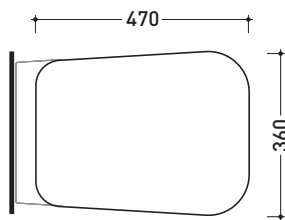

sezione longitudinale / section

vista retro / back view

sizes in mm

Please consider a 2% tolerance on indicated measurements

CERAMIC: glossy finish

matt finish

CM218

Wall hung single-hole bidet

Package dim. **53 x 23 x 37 cm** | Weight **19 kg** | Pz. Pallet n° **18**

CE UNI EN 14528 - CL20 Dop-No14528

vista zenitale / zenital view

vista laterale / lateral view

sezione longitudinale / section

vista retro / back view

sizes in mm

Please consider a 2% tolerance on indicated measurements

CERAMIC: glossy finish

matt finish

design **RODOLFO DORDONI**

2010

CMCW01

Polyester seat & cover

Complements: **Como wall hung wc** (CM118)

Package dim. **51 x 40 x 6 cm** | Weight **4 kg** | Pz. Pallet n° -

vista zenitale / zenital view

vista laterale / lateral view

vista frontale / frontal view

sizes in mm