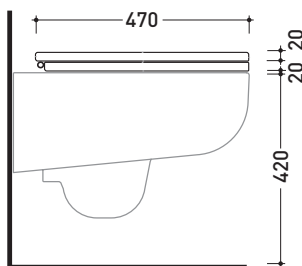

sezione longitudinale / section

vista retro / back view

sizes in mm

Please consider a 2% tolerance on indicated measurements

CERAMIC: glossy finish

matt finish

CM218

Wall hung single-hole bidet

Package dim. **53 x 23 x 37 cm** | Weight **19 kg** | Pz. Pallet n° **18**

CE UNI EN 14528 - CL20 Dop-No14528

vista zenitale / zenital view

vista laterale / lateral view

sezione longitudinale / section

vista retro / back view

sizes in mm

Please consider a 2% tolerance on indicated measurements

CERAMIC: glossy finish

matt finish

design **RODOLFO DORDONI**

2010

CMCW01

Polyester seat & cover

Complements: **Como wall hung wc** (CM118)

Package dim. **51 x 40 x 6 cm** | Weight **4 kg** | Pz. Pallet n° -

vista zenitale / zenital view

vista laterale / lateral view

vista frontale / frontal view

sizes in mm