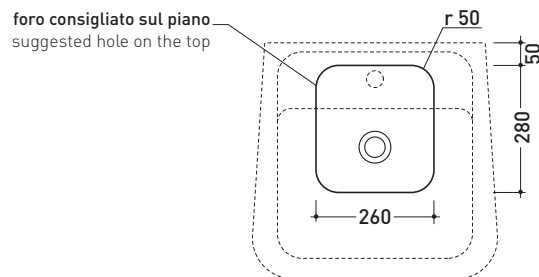

design **RODOLFO DORDONI**

2010

CM54L Como 54

Countertop - wall hung basin 54 cm

Complements: **Forty6 shelf** (F6CM54L)
Compono System benches (CSM90 - CSP135L)
Line taps basin: ONE - NOKÉ - FOLD - X1
Line accessories: TWO - HOOP - NOKÉ - FOLD

Technical accessories: **Chrome siphon** (SIFL/CR) - **Telescopic chrome siphon** (SIFL066)
Stop & Go drain (PLSG)
CERAMIC Stop & Go drain (PLCE)
Two piece set chrome tap filters (RF026)
Fixing kit for wall (9002)

Package dim. **54,5 x 21 x 53,5 cm** | Weight **21 kg** | Pz. Pallet n° **16**

CE UNI EN 14688 - CL20 Dop-No14688

sizes in mm

Please consider a 2% tolerance on indicated measurements

CERAMIC: glossy finish

matt finish

FOR THE COLORS MARKED
ASK FOR AVAILABILITY