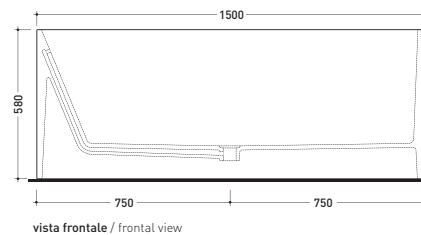

Complements: **Line taps bath-tub:** ONE - NOKÉ - SI - FOLD
Line accessories: TWO - HOOP - NOKÉ - FOLD

Package dim. 190 x 85 x 72 cm | Weight 160 kg | Pz. Pallet n° 1

UNI EN 14516 - CL1 Dop-No14516

Capacità Max / Max Capacity 310 L.
Peso Netto / Net Weight 160 Kg.

sizes in mm

PIETRALUCE: glossy finish

WHITE inside
BLACK outside

<http://www.ceramicaflaminia.it/en/products/328-wash>

©ceramicaflaminiaspa - All rights reserved. Unauthorized copying, publication, reproduction as well as partial reproduction are prohibited