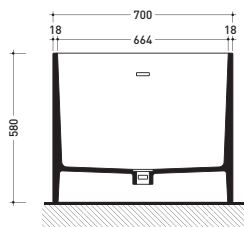

Package dim. **206 x 93 x 72 cm** | Weight **170 kg** | Pz. Pallet n° **1**

UNI EN 14516 - CL1 **Dop-No14516**

vista zenitale / zenital view

Capacità Max / Max Capacity 350 L.
Peso Netto / Net Weight 170 Kg.

Complements: **Line taps bath-tub:** ONE - NOKÉ - SI - FOLD
Line accessories: TWO - HOOP - NOKÉ - FOLD

Package dim. 190 x 85 x 72 cm | Weight 160 kg | Pz. Pallet n° 1

UNI EN 14516 - CL1 Dop-No14516

Capacità Max / Max Capacity 310 L.
 Peso Netto / Net Weight 160 Kg.

sizes in mm

PIETRALUCE: glossy finish

WHITE inside
BLACK outside

<http://www.ceramicaflaminia.it/en/products/328-wash>

©ceramicaflaminiaspa - All rights reserved. Unauthorized copying, publication, reproduction as well as partial reproduction are prohibited