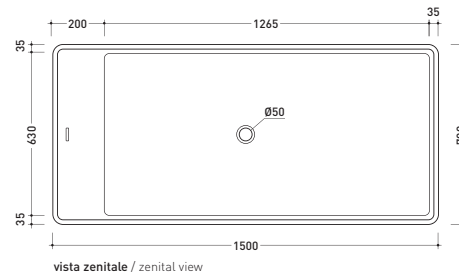

vista zenitale / zenital view

Capacità Max / Max Capacity 350 L.
Peso Netto / Net Weight 170 Kg.

vista frontale / frontal view

sezione laterale / section

vista laterale / lateral view

sezione longitudinale / section

sizes in mm

PIETRALUCE: glossy finish

WHITE inside
BLACK outside

<http://www.ceramicaflaminia.it/en/products/328-wash>

©ceramicaflaminiaspa - All rights reserved. Unauthorized copying, publication, reproduction as well as partial reproduction are prohibited

may 2019

Wash

➔ **FLAMINIA.**

design **GIULIO CAPPELLINI**

2005

MW150 Wash

Bath-tub 150 cm in Pietraluce (drainage system art. SIFMW included)

• WITH OVERFLOW

Complements: **Line taps bath-tub:** ONE - NOKÉ - SI - FOLD
Line accessories: TWO - HOOP - NOKÉ - FOLD

Package dim. 190 x 85 x 72 cm | Weight 160 kg | Pz. Pallet n° 1

UNI EN 14516 - CL1 Dop-No14516

Capacità Max / Max Capacity 310 L.
 Peso Netto / Net Weight 160 Kg.