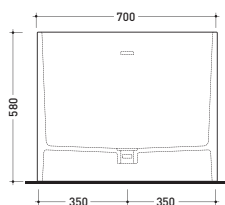

Package dim. **206 x 93 x 72 cm** | Weight **170 kg** | Pz. Pallet n° **1**

UNI EN 14516 - CL1 **Dop-No14516**

vista zenitale / zenital view

Capacità Max / Max Capacity 350 L.
Peso Netto / Net Weight 170 Kg.

Complements: **Line taps bath-tub:** ONE - NOKÉ - SI - FOLD
Line accessories: TWO - HOOP - NOKÉ - FOLD

Package dim. **206 x 93 x 72 cm** | Weight **170 kg** | Pz. Pallet n° **1**

UNI EN 14516 - CL1 **Dop-No14516**

vista zenitale / zenital view

Capacità Max / Max Capacity 350 L.
Peso Netto / Net Weight 170 Kg.

vista frontale / frontal view

sezione laterale / section

vista laterale / lateral view

sezione longitudinale / section

sizes in mm

PIETRALUCE: glossy finish

WHITE inside
BLACK outside

<http://www.ceramicaflaminia.it/en/products/328-wash>

©ceramicaflaminiaspa - All rights reserved. Unauthorized copying, publication, reproduction as well as partial reproduction are prohibited