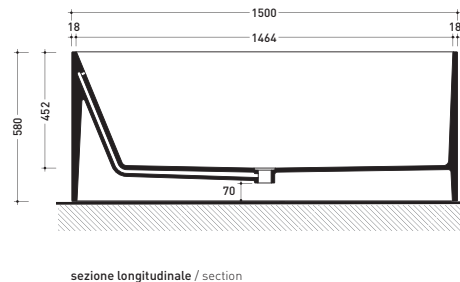

Complements: **Line taps bath-tub:** ONE - NOKÉ - SI - FOLD
Line accessories: TWO - HOOP - NOKÉ - FOLD

Package dim. 190 x 85 x 72 cm | Weight 160 kg | Pz. Pallet n° 1

UNI EN 14516 - CL1 Dop-No14516

Capacità Max / Max Capacity 310 L.
Peso Netto / Net Weight 160 Kg.

sizes in mm

PIETRALUCE: glossy finish

WHITE inside
BLACK outside

<http://www.ceramicaflaminia.it/en/products/328-wash>

©ceramicaflaminiaspa - All rights reserved. Unauthorized copying, publication, reproduction as well as partial reproduction are prohibited