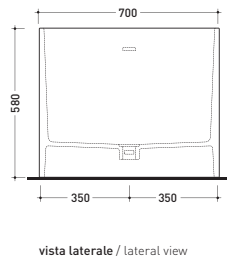

vista zenitale / zenital view

Capacità Max / Max Capacity 350 L.
Peso Netto / Net Weight 170 Kg.

vista frontale / frontal view

sezione laterale / section

vista laterale / lateral view

sezione longitudinale / section

Complements: **Line taps bath-tub:** ONE - NOKÉ - SI - FOLD
Line accessories: TWO - HOOP - NOKÉ - FOLD

Package dim. 190 x 85 x 72 cm | Weight 160 kg | Pz. Pallet n° 1

UNI EN 14516 - CL1 Dop-No14516

Capacità Max / Max Capacity 310 L.
 Peso Netto / Net Weight 160 Kg.

sizes in mm

PIETRALUCE: glossy finish

WHITE inside
BLACK outside

<http://www.ceramicaflaminia.it/en/products/328-wash>

©ceramicaflaminiaspa - All rights reserved. Unauthorized copying, publication, reproduction as well as partial reproduction are prohibited