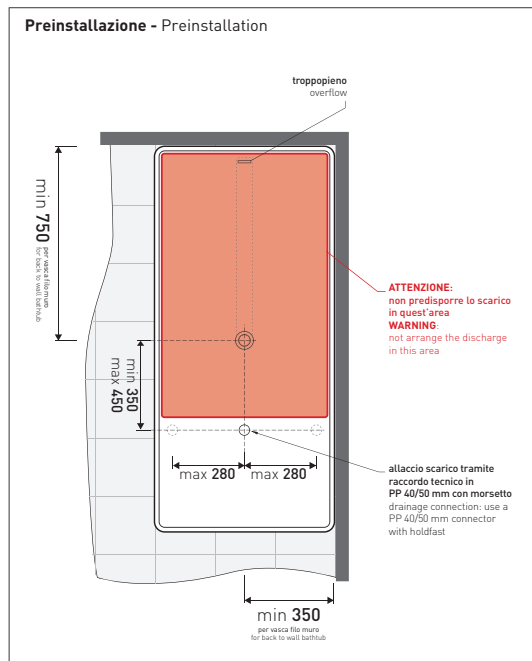

vista zenitale / zenital view

Capacità Max / Max Capacity 350 L.
Peso Netto / Net Weight 170 Kg.

vista frontale / frontal view

sezione laterale / section

vista laterale / lateral view

sezione longitudinale / section

sizes in mm

PIETRALUCE: glossy finish

WHITE inside
BLACK outside

<http://www.ceramicaflaminia.it/en/products/328-wash>

©ceramicaflaminiaspa - All rights reserved. Unauthorized copying, publication, reproduction as well as partial reproduction are prohibited

may 2019

Wash

➔ **FLAMINIA.**

design **GIULIO CAPPELLINI**

2005

MW150 Wash

Bath-tub 150 cm in Pietraluce (drainage system art. SIFMW included)

• WITH OVERFLOW

Complements: **Line taps bath-tub:** ONE - NOKÉ - SI - FOLD
Line accessories: TWO - HOOP - NOKÉ - FOLD

Package dim. 190 x 85 x 72 cm | Weight 160 kg | Pz. Pallet n° 1

UNI EN 14516 - CL1 Dop-No14516

Capacità Max / Max Capacity 310 L.
 Peso Netto / Net Weight 160 Kg.