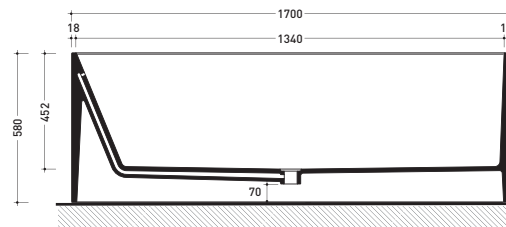

Package dim. **206 x 93 x 72 cm** | Weight **170 kg** | Pz. Pallet n° **1**

UNI EN 14516 - CL1 **Dop-No14516**

vista zenitale / zenital view

Capacità Max / Max Capacity 350 L.
Peso Netto / Net Weight 170 Kg.

Complements: **Line taps bath-tub:** ONE - NOKÉ - SI - FOLD
Line accessories: TWO - HOOP - NOKÉ - FOLD

Package dim. **206 x 93 x 72 cm** | Weight **170 kg** | Pz. Pallet n° **1**

UNI EN 14516 - CL1 **Dop-No14516**

vista zenitale / zenital view

Capacità Max / Max Capacity 350 L.
Peso Netto / Net Weight 170 Kg.

vista frontale / frontal view

sezione laterale / section

vista laterale / lateral view

sezione longitudinale / section

sizes in mm

PIETRALUCE: glossy finish

WHITE inside
BLACK outside

<http://www.ceramicaflaminia.it/en/products/328-wash>

©ceramicaflaminiaspa - All rights reserved. Unauthorized copying, publication, reproduction as well as partial reproduction are prohibited