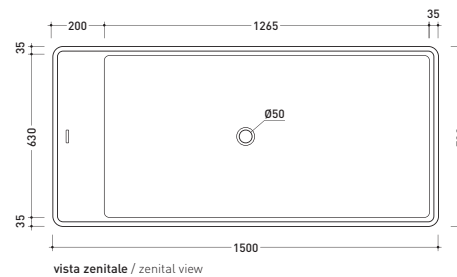

vista zenitale / zenital view

Capacità Max / Max Capacity 350 L.
Peso Netto / Net Weight 170 Kg.

vista frontale / frontal view

sezione laterale / section

vista laterale / lateral view

sezione longitudinale / section

may 2019

Wash

➔ **FLAMINIA.**

design **GIULIO CAPPELLINI**

2005

MW150 Wash Bicolor

Bath-tub 150 cm in Pietraluce **BICOLOR** (white/colour)
(drainage system art. SIFMW included)

● WITH OVERFLOW

Complements: **Line taps bath-tub:** ONE - NOKÉ - SI - FOLD
Line accessories: TWO - HOOP - NOKÉ - FOLD

Package dim. 190 x 85 x 72 cm | Weight 160 kg | Pz. Pallet n° 1

UNI EN 14516 - CL1 Dop-No14516

Capacità Max / Max Capacity 310 L.
Peso Netto / Net Weight 160 Kg.

sizes in mm

PIETRALUCE: glossy finish

WHITE inside
BLACK outside

<http://www.ceramicaflaminia.it/en/products/328-wash>

©ceramicaflaminiaspa - All rights reserved. Unauthorized copying, publication, reproduction as well as partial reproduction are prohibited