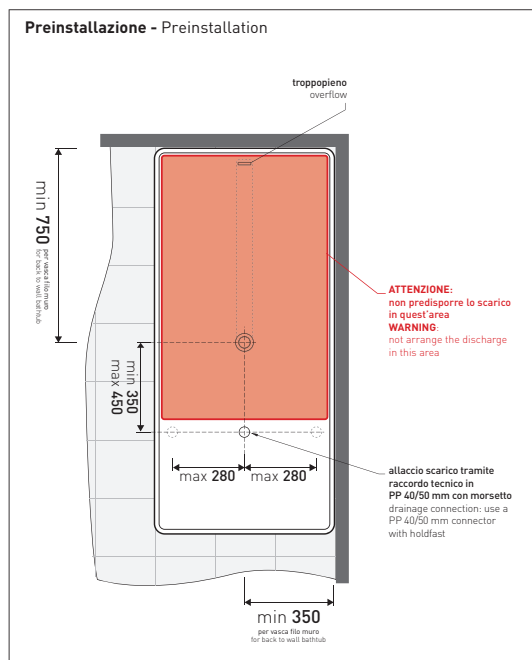

Complements: **Line taps bath-tub:** ONE - NOKÉ - SI - FOLD
Line accessories: TWO - HOOP - NOKÉ - FOLD

Package dim. **206 x 93 x 72 cm** | Weight **170 kg** | Pz. Pallet n° **1**

UNI EN 14516 - CL1 **Dop-No14516**

vista zenitale / zenital view

Capacità Max / Max Capacity 350 L.
Peso Netto / Net Weight 170 Kg.

vista frontale / frontal view

sezione laterale / section

vista laterale / lateral view

sezione longitudinale / section

may 2019

Wash

➔ **FLAMINIA.**

design **GIULIO CAPPELLINI**

2005

MW150 Wash Bicolor

Bath-tub 150 cm in Pietraluce **BICOLOR** (white/colour)
(drainage system art. SIFMW included)

● WITH OVERFLOW

Complements: **Line taps bath-tub:** ONE - NOKÉ - SI - FOLD
Line accessories: TWO - HOOP - NOKÉ - FOLD

Package dim. 190 x 85 x 72 cm | Weight 160 kg | Pz. Pallet n° 1

UNI EN 14516 - CL1 Dop-No14516

Capacità Max / Max Capacity 310 L.
Peso Netto / Net Weight 160 Kg.