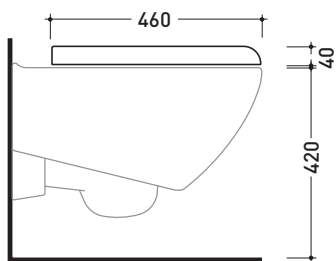

Package dim. **56 x 37 x 40 cm** | Weight **19,8 kg** | Pz. Pallet n° **15**

UNI EN 14528 - CL20 Dop-No14528

vista zenitale / zenital view

vista laterale / lateral view

sezione longitudinale / section

vista retro / back view

## 5085CW02

Thermosetting wrapping seat & cover

Complements: Spin goclean® wall hung wc (5085G)

Package dim. 52 x 40 x 7 cm | Weight 2,8 kg | Pz. Pallet n° -

CE

vista zenitale / zenital view

vista laterale / lateral view

vista frontale / frontal view

sizes in mm

THERMOSETTING: glossy finish

white

<http://www.ceramicaflaminia.it/en/products/317-spin>

©ceramicaflaminiaspa - All rights reserved. Unauthorized copying, publication, reproduction as well as partial reproduction are prohibited

## 5085CW03

Soft-closing thermosetting wrapping seat & cover

Complements: Spin goclean® wall hung wc (5085G)

Package dim. 52 x 40 x 7 cm | Weight 2,8 kg | Pz. Pallet n° -

CE

vista zenitale / zenital view

vista laterale / lateral view