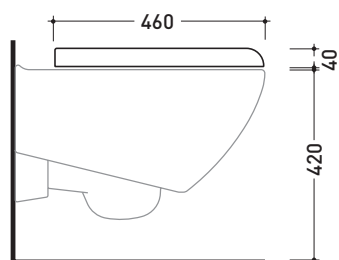

Package dim. **56 x 37 x 40 cm** | Weight **19,8 kg** | Pz. Pallet n° **15**

UNI EN 14528 - CL20 Dop-No14528

vista zenitale / zenital view

vista laterale / lateral view

sezione longitudinale / section

vista retro / back view

## 5085CW02

Thermosetting wrapping seat & cover

Complements: Spin goclean® wall hung wc (5085G)

Package dim. 52 x 40 x 7 cm | Weight 2,8 kg | Pz. Pallet n° -

CE

vista zenitale / zenital view

vista laterale / lateral view

vista frontale / frontal view

sizes in mm

THERMOSETTING: glossy finish

white

<http://www.ceramicaflaminia.it/en/products/317-spin>

©ceramicaflaminiaspa - All rights reserved. Unauthorized copying, publication, reproduction as well as partial reproduction are prohibited

## 5085CW03

Soft-closing thermosetting wrapping seat & cover

Complements: Spin goclean® wall hung wc (5085G)

Package dim. 52 x 40 x 7 cm | Weight 2,8 kg | Pz. Pallet n° -

CE

vista zenitale / zenital view

vista laterale / lateral view