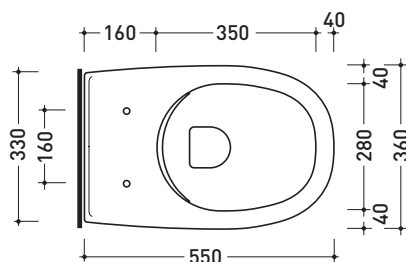

Technical accessories: **Universal fixing bracket for wall hung wc/bidet** (41/P)

Package dim. **56 x 37 x 40 cm** | Weight **23,5 kg** | Pz. Pallet n° **15**

CE UNI EN 997

Dop-No997

vista zenitale / zenital view

vista laterale / lateral view

sezione longitudinale / section

vista retro / back view

sizes in mm

Please consider a 2% tolerance on indicated measurements

CERAMIC: glossy finish

matt finish

**FLAMINIA does not recommend combining this toilet model with rapid-flow/flushometer systems or traditional high tanks**

Package dim. **56 x 37 x 40 cm** | Weight **19,8 kg** | Pz. Pallet n° **15**

UNI EN 14528 - CL20 Dop-No14528

vista zenitale / zenital view

vista laterale / lateral view

sezione longitudinale / section

vista retro / back view

## 5085CW02

Thermosetting wrapping seat & cover

Complements: Spin goclean® wall hung wc (5085G)

Package dim. 52 x 40 x 7 cm | Weight 2,8 kg | Pz. Pallet n° -

CE

vista zenitale / zenital view

vista laterale / lateral view