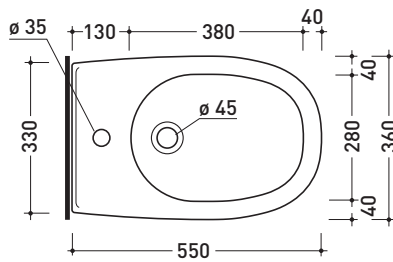

Technical accessories: **Universal fixing bracket for wall hung wc/bidet** (41/P)

Package dim. **56 x 37 x 40 cm** | Weight **23,5 kg** | Pz. Pallet n° **15**

CE UNI EN 997

Dop-No997

vista zenitale / zenital view

vista laterale / lateral view

sezione longitudinale / section

vista retro / back view

sizes in mm

Please consider a 2% tolerance on indicated measurements

CERAMIC: glossy finish

matt finish

**FLAMINIA does not recommend combining this toilet model with rapid-flow/flushometer systems or traditional high tanks**

Package dim. **56 x 37 x 40 cm** | Weight **19,8 kg** | Pz. Pallet n° **15**

UNI EN 14528 - CL20 Dop-No14528

vista zenitale / zenital view

vista laterale / lateral view

sezione longitudinale / section

vista retro / back view

## 5085CW02

Thermosetting wrapping seat & cover

Complements: Spin goclean® wall hung wc (5085G)

Package dim. 52 x 40 x 7 cm | Weight 2,8 kg | Pz. Pallet n° -

CE

vista zenitale / zenital view

vista laterale / lateral view