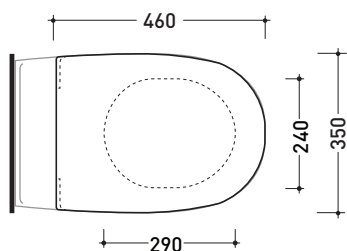

Package dim. **56 x 37 x 40 cm** | Weight **19,8 kg** | Pz. Pallet n° **15**

UNI EN 14528 - CL20 Dop-No14528

vista zenitale / zenital view

vista laterale / lateral view

sezione longitudinale / section

vista retro / back view

## 5085CW02

Thermosetting wrapping seat & cover

Complements: Spin goclean® wall hung wc (5085G)

Package dim. 52 x 40 x 7 cm | Weight 2,8 kg | Pz. Pallet n° -

CE

vista zenitale / zenital view

vista laterale / lateral view

## 5085CW03

Soft-closing thermosetting wrapping seat & cover

Complements: Spin goclean® wall hung wc (5085G)

Package dim. 52 x 40 x 7 cm | Weight 2,8 kg | Pz. Pallet n° -

CE

vista zenitale / zenital view

vista laterale / lateral view

vista frontale / frontal view

sizes in mm

**THERMOSETTING:** glossy finish

white

black

matt finish

milky white

graphite