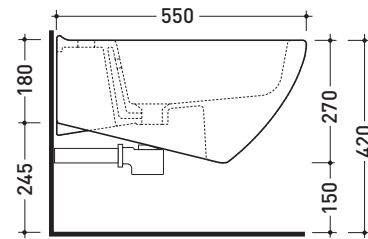

Technical accessories: **Universal fixing bracket for wall hung wc/bidet** (41/P)

Package dim. **56 x 37 x 40 cm** | Weight **23,5 kg** | Pz. Pallet n° **15**

CE UNI EN 997

Dop-No997

vista zenitale / zenital view

vista laterale / lateral view

sezione longitudinale / section

vista retro / back view

sizes in mm

Please consider a 2% tolerance on indicated measurements

CERAMIC: glossy finish

matt finish

**FLAMINIA does not recommend combining this toilet model with rapid-flow/flushometer systems or traditional high tanks**

Package dim. **56 x 37 x 40 cm** | Weight **19,8 kg** | Pz. Pallet n° **15**

UNI EN 14528 - CL20 Dop-No14528

vista zenitale / zenital view

vista laterale / lateral view

sezione longitudinale / section

vista retro / back view

## 5085CW02

Thermosetting wrapping seat & cover

Complements: Spin goclean® wall hung wc (5085G)

Package dim. 52 x 40 x 7 cm | Weight 2,8 kg | Pz. Pallet n° -

CE

vista zenitale / zenital view

vista laterale / lateral view