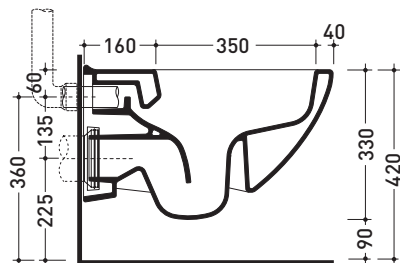

Technical accessories: **Universal fixing bracket for wall hung wc/bidet** (41/P)

Package dim. **56 x 37 x 40 cm** | Weight **23,5 kg** | Pz. Pallet n° **15**

CE UNI EN 997

Dop-No997

vista zenitale / zenital view

vista laterale / lateral view

sezione longitudinale / section

vista retro / back view

sizes in mm

Please consider a 2% tolerance on indicated measurements

CERAMIC: glossy finish

matt finish

**FLAMINIA does not recommend combining this toilet model with rapid-flow/flushometer systems or traditional high tanks**

Package dim. **56 x 37 x 40 cm** | Weight **19,8 kg** | Pz. Pallet n° **15**

UNI EN 14528 - CL20 Dop-No14528

vista zenitale / zenital view

vista laterale / lateral view

sezione longitudinale / section

vista retro / back view

## 5085CW02

Thermosetting wrapping seat & cover

Complements: Spin goclean® wall hung wc (5085G)

Package dim. 52 x 40 x 7 cm | Weight 2,8 kg | Pz. Pallet n° -

CE

vista zenitale / zenital view

vista laterale / lateral view