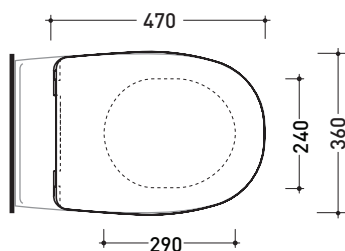

Package dim. **56 x 37 x 40 cm** | Weight **19,8 kg** | Pz. Pallet n° **15**

UNI EN 14528 - CL20 Dop-No14528

vista zenitale / zenital view

vista laterale / lateral view

sezione longitudinale / section

vista retro / back view

## 5085CW03

Soft-closing thermosetting wrapping seat & cover

Complements: Spin goclean® wall hung wc (5085G)

Package dim. 52 x 40 x 7 cm | Weight 2,8 kg | Pz. Pallet n° -

CE

vista zenitale / zenital view

vista laterale / lateral view

## 5085CW05

SLIM soft-closing thermosetting seat & cover with QUICK-RELEASE HINGES

Complements: Spin goclean® wall hung wc (5085G)

Package dim.	Weight	Pz. Pallet n° -
--------------	--------	-----------------

CE

vista zenitale / zenital view

vista laterale / lateral view

vista frontale / frontal view

sizes in mm

**THERMOSETTING:** glossy finish

matt finish