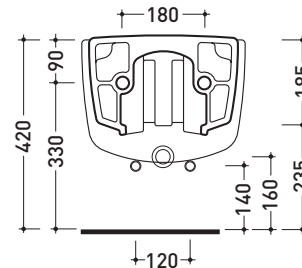

Technical accessories: **Universal fixing bracket for wall hung wc/bidet** (41/P)

Package dim. **56 x 37 x 40 cm** | Weight **23,5 kg** | Pz. Pallet n° **15**

CE UNI EN 997

Dop-No997

vista zenitale / zenital view

Package dim. **56 x 37 x 40 cm** | Weight **19,8 kg** | Pz. Pallet n° **15**

UNI EN 14528 - CL20 Dop-No14528

vista zenitale / zenital view

vista laterale / lateral view

sezione longitudinale / section

vista retro / back view

sizes in mm

Please consider a 2% tolerance on indicated measurements

CERAMIC: glossy finish

matt finish

design LUDOVICA+ROBERTO PALOMBA

2002

## 5085CW02

Thermosetting wrapping seat & cover

Complements: Spin goclean® wall hung wc (5085G)

Package dim. 52 x 40 x 7 cm | Weight 2,8 kg | Pz. Pallet n° -

CE

vista zenitale / zenital view

vista laterale / lateral view