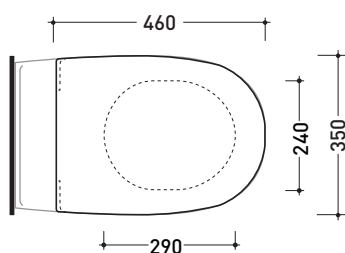

Package dim. **56 x 37 x 40 cm** | Weight **19,8 kg** | Pz. Pallet n° **15**

UNI EN 14528 - CL20 Dop-No14528

vista zenitale / zenital view

vista laterale / lateral view

sezione longitudinale / section

vista retro / back view

sizes in mm

Please consider a 2% tolerance on indicated measurements

CERAMIC: glossy finish

matt finish

design LUDOVICA+ROBERTO PALOMBA

2002

## 5085CW02

Thermosetting wrapping seat & cover

Complements: Spin goclean® wall hung wc (5085G)

Package dim. 52 x 40 x 7 cm | Weight 2,8 kg | Pz. Pallet n° -

CE

vista zenitale / zenital view

vista laterale / lateral view

vista frontale / frontal view

sizes in mm

THERMOSETTING: glossy finish

white

<http://www.ceramicaflaminia.it/en/products/317-spin>

©ceramicaflaminiaspa - All rights reserved. Unauthorized copying, publication, reproduction as well as partial reproduction are prohibited