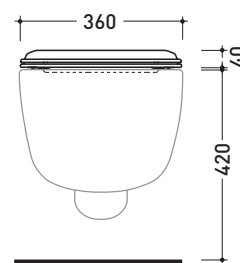

Package dim. **56 x 37 x 40 cm** | Weight **19,8 kg** | Pz. Pallet n° **15**

UNI EN 14528 - CL20 Dop-No14528

vista zenitale / zenital view

vista laterale / lateral view

sezione longitudinale / section

vista retro / back view

## 5085CW03

Soft-closing thermosetting wrapping seat & cover

Complements: Spin goclean® wall hung wc (5085G)

Package dim. 52 x 40 x 7 cm | Weight 2,8 kg | Pz. Pallet n° -

CE

vista zenitale / zenital view

vista laterale / lateral view

## 5085CW05

SLIM soft-closing thermosetting seat & cover with QUICK-RELEASE HINGES

Complements: Spin goclean® wall hung wc (5085G)

Package dim.	Weight	Pz. Pallet n° -
--------------	--------	-----------------

CE

vista zenitale / zenital view

vista laterale / lateral view

vista frontale / frontal view

sizes in mm

**THERMOSETTING:** glossy finish

matt finish