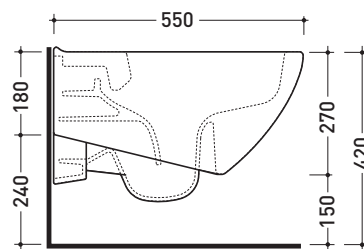

Technical accessories: **Universal fixing bracket for wall hung wc/bidet** (41/P)

Package dim. **56 x 37 x 40 cm** | Weight **23,5 kg** | Pz. Pallet n° **15**

CE UNI EN 997

Dop-No997

vista zenitale / zenital view

vista laterale / lateral view

sezione longitudinale / section

vista retro / back view

sizes in mm

Please consider a 2% tolerance on indicated measurements

CERAMIC: glossy finish

matt finish

**FLAMINIA does not recommend combining this toilet model with rapid-flow/flushometer systems or traditional high tanks**

Package dim. **56 x 37 x 40 cm** | Weight **19,8 kg** | Pz. Pallet n° **15**

UNI EN 14528 - CL20 Dop-No14528

vista zenitale / zenital view

vista laterale / lateral view

sezione longitudinale / section

vista retro / back view

## 5085CW02

Thermosetting wrapping seat & cover

Complements: Spin goclean® wall hung wc (5085G)

Package dim. 52 x 40 x 7 cm | Weight 2,8 kg | Pz. Pallet n° -

CE

vista zenitale / zenital view

vista laterale / lateral view