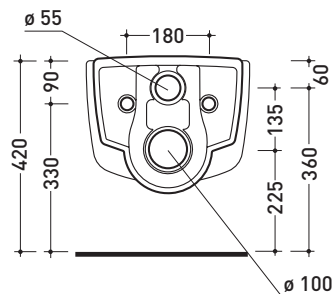

Technical accessories: **Universal fixing bracket for wall hung wc/bidet** (41/P)

Package dim. **56 x 37 x 40 cm** | Weight **23,5 kg** | Pz. Pallet n° **15**

CE UNI EN 997

Dop-No997

vista zenitale / zenital view

vista laterale / lateral view

sezione longitudinale / section

vista retro / back view

sizes in mm

Please consider a 2% tolerance on indicated measurements

CERAMIC: glossy finish

matt finish

**FLAMINIA does not recommend combining this toilet model with rapid-flow/flushometer systems or traditional high tanks**

Package dim. **56 x 37 x 40 cm** | Weight **19,8 kg** | Pz. Pallet n° **15**

UNI EN 14528 - CL20 Dop-No14528

vista zenitale / zenital view

vista laterale / lateral view

sezione longitudinale / section

vista retro / back view

## 5085CW02

Thermosetting wrapping seat & cover

Complements: Spin goclean® wall hung wc (5085G)

Package dim. 52 x 40 x 7 cm | Weight 2,8 kg | Pz. Pallet n° -

CE

vista zenitale / zenital view

vista laterale / lateral view