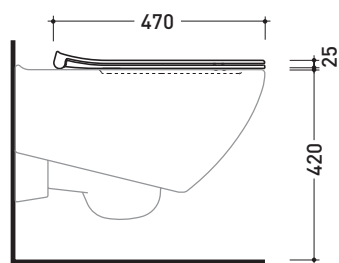

## 5085CW02

Thermosetting wrapping seat & cover

Complements: Spin goclean® wall hung wc (5085G)

Package dim. 52 x 40 x 7 cm | Weight 2,8 kg | Pz. Pallet n° -

CE

vista zenitale / zenital view

vista laterale / lateral view

## 5085CW03

Soft-closing thermosetting wrapping seat & cover

Complements: Spin goclean® wall hung wc (5085G)

Package dim. 52 x 40 x 7 cm | Weight 2,8 kg | Pz. Pallet n° -

CE

vista zenitale / zenital view

vista laterale / lateral view

## 5085CW05

SLIM soft-closing thermosetting seat & cover with QUICK-RELEASE HINGES

Complements: Spin goclean® wall hung wc (5085G)

Package dim.	Weight	Pz. Pallet n° -
--------------	--------	-----------------

CE

vista zenitale / zenital view

vista laterale / lateral view

vista frontale / frontal view

sizes in mm

**THERMOSETTING:** glossy finish

matt finish