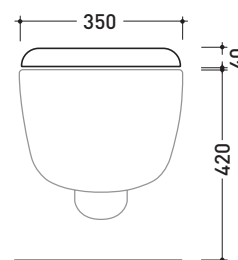

Package dim. **56 x 37 x 40 cm** | Weight **19,8 kg** | Pz. Pallet n° **15**

UNI EN 14528 - CL20 Dop-No14528

vista zenitale / zenital view

vista laterale / lateral view

sezione longitudinale / section

vista retro / back view

## 5085CW02

Thermosetting wrapping seat & cover

Complements: Spin goclean® wall hung wc (5085G)

Package dim. 52 x 40 x 7 cm | Weight 2,8 kg | Pz. Pallet n° -

CE

vista zenitale / zenital view

vista laterale / lateral view

vista frontale / frontal view

sizes in mm

THERMOSETTING: glossy finish

white

<http://www.ceramicaflaminia.it/en/products/317-spin>

©ceramicaflaminiaspa - All rights reserved. Unauthorized copying, publication, reproduction as well as partial reproduction are prohibited

## 5085CW03

Soft-closing thermosetting wrapping seat & cover

Complements: Spin goclean® wall hung wc (5085G)

Package dim. 52 x 40 x 7 cm | Weight 2,8 kg | Pz. Pallet n° -

CE

vista zenitale / zenital view

vista laterale / lateral view