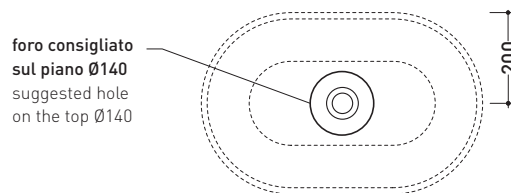

PS62C Pass 62

Countertop basin 62 cm

•WITHOUT OVERFLOW •WITHOUT TAP LEDGE

Complements: **Solid shelf** (SLPS65)
Forty6 shelf (F6PS65)
Furniture BOX - depth. 37
Furniture BOX - depth. 50
Filo 75 metal structure (FI75SV)
Line taps basin: ONE - NOKÉ - SI - FOLD - X1
Line accessories: TWO - HOOP - NOKÉ - FOLD

Technical accessories: **Chrome siphon** (SIFL/CR) - **Telescopic chrome siphon** (SIFL066)
Stop & Go drain (PLSG)
CERAMIC Stop & Go drain (PLCE)
Two piece set chrome tap filters (RF026)

Package dim. | Weight **13 kg** | Pz. Pallet n° **30**

CE UNI EN 14688 - CL00 Dop-No14688

sizes in mm

Please consider a 2% tolerance on indicated measurements

CERAMIC: glossy finish

matt finish

white black

milky white graphite antracite lava grey argilla nuvola fango rosso rubens petrolio