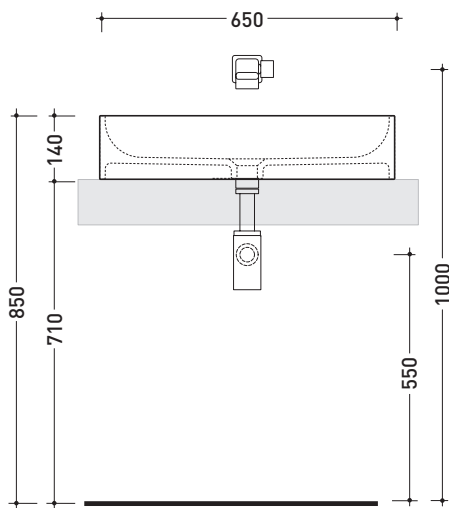

CE UNI EN 14688 - CL00 Dop-No14688

vista zenitale / zenital view

foro consigliato
sul piano Ø140
suggested hole
on the top Ø140

vista zenitale / zenital view

vista frontale / frontal view

sezione longitudinale / section

sizes in mm

Please consider a 2% tolerance on indicated measurements

CERAMIC: glossy finish

white

PS60A Pass 60

Countertop basin 60 cm

•WITHOUT OVERFLOW •WITHOUT TAP LEDGE

Complements: **Forty6 shelf (F6PS60)**
Furniture BOX - depth. 37
Line taps basin: ONE - NOKÉ - SI - FOLD - X1
Line accessories: TWO - HOOP - NOKÉ - FOLD