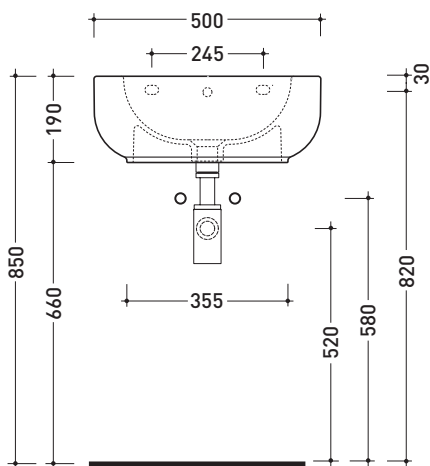

CE UNI EN 14688 - CL00 Dop-No14688

vista zenitale / zenital view

vista zenitale / zenital view

vista frontale / frontal view

sezione longitudinale / section

sizes in mm

Please consider a 2% tolerance on indicated measurements

Package dim. | Weight **18 kg** | Pz. Pallet n° **20**

CE UNI EN 14688 - CL20 Dop-No14688

vista zenitale / zenital view

vista zenitale / zenital view

vista frontale / frontal view

sezione longitudinale / section

sizes in mm

Please consider a 2% tolerance on indicated measurements

CERAMIC: glossy finish

white

PS62L Pass 62

Countertop - wall hung basin 62 cm

•WITH OVERFLOW •ARRANGED FOR THREE HOLES TAP

Complements: **Solid shelf (SLPS62)**
Forty6 shelf (F6PS62)
Furniture BOX - depth. 50
Line taps basin: ONE - NOKÉ - SI - FOLD - X1
Line accessories: TWO - HOOP - NOKÉ - FOLD