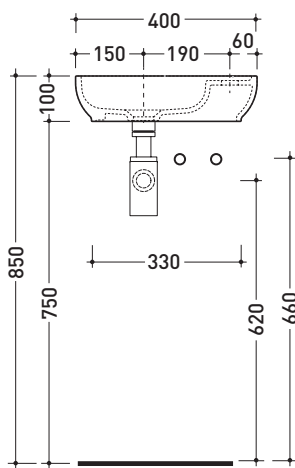

CE UNI EN 14688 - CL00 Dop-No14688

vista zenitale / zenital view

vista zenitale / zenital view

vista frontale / frontal view

sezione longitudinale / section

sizes in mm

Please consider a 2% tolerance on indicated measurements

sizes in mm

Please consider a 2% tolerance on indicated measurements

CERAMIC: glossy finish

white

PS40LD Pass 40x22

Countertop - wall hung small basin 40x22 cm with right tap ledge

•WITHOUT OVERFLOW •ARRANGED FOR RIGHT SINGLE-HOLE TAP

Package dim. | Weight **4,5 kg** | Pz. Pallet n° **88**

CE UNI EN 14688 - CL00 Dop-No14688

vista zenitale / zenital view

foro consigliato sul piano
suggested hole on the top

vista zenitale / zenital view

vista frontale / frontal view

vista retro / back view

sezione longitudinale / section

sizes in mm

Please consider a 2% tolerance on indicated measurements

CERAMIC: glossy finish

matt finish