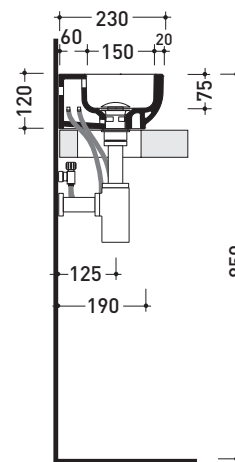

CE UNI EN 14688 - CL00 Dop-No14688

vista zenitale / zenital view

vista zenitale / zenital view

vista frontale / frontal view

sezione longitudinale / section

sizes in mm

Please consider a 2% tolerance on indicated measurements

april 2020

PS23LM Pass 35x23

Countertop - wall hung small basin 35x23 cm

•WITH OVERFLOW •ARRANGED FOR RIGHT/LEFT SINGLE-HOLE TAP

Complements: **Line taps basin:** ONE - NOKÉ - FOLD
Line accessories: TWO - HOOP - NOKÉ - FOLD

Package dim. | Weight **5,5 kg** | Pz. Pallet n° **84**

UNI EN 14688 - CL20 Dop-No14688

vista zenitale / zenital view

vista zenitale / zenital view

vista frontale / frontal view

sezione longitudinale / section

sizes in mm

Please consider a 2% tolerance on indicated measurements

CERAMIC: glossy finish

white

PS40LD Pass 40x22

Countertop - wall hung small basin 40x22 cm with right tap ledge

•WITHOUT OVERFLOW •ARRANGED FOR RIGHT SINGLE-HOLE TAP