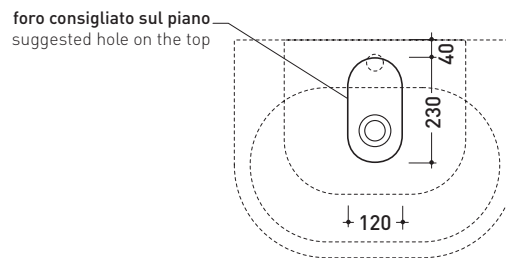

Package dim. | Weight **19 kg** | Pz. Pallet n° **20**

CE UNI EN 14688 - CL20 Dop-No14688

vista zenitale / zenital view

vista frontale / frontal view

vista zenitale / zenital view

sezione longitudinale / section

sizes in mm

Please consider a 2% tolerance on indicated measurements

CERAMIC: glossy finish

white

PS72L Pass 72

Countertop - wall hung basin 72 cm

•WITH OVERFLOW •ARRANGED FOR THREE HOLES TAP

Complements: **Solid shelf (SLPS72)**
Forty6 shelf (F6PS72)
Furniture BOX - depth. 50
Line taps basin: ONE - NOKÉ - SI - FOLD - X1
Line accessories: TWO - HOOP - NOKÉ - FOLD