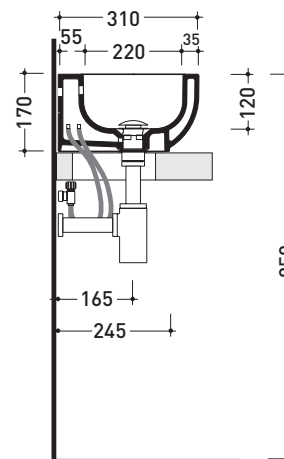

CE UNI EN 14688 - CL00 Dop-No14688

vista zenitale / zenital view

vista zenitale / zenital view

vista frontale / frontal view

sezione longitudinale / section

sizes in mm

Please consider a 2% tolerance on indicated measurements

Package dim. | Weight **11 kg** | Pz. Pallet n° **36**

CE UNI EN 14688 - CL20 Dop-No14688

vista zenitale / zenital view

vista zenitale / zenital view

vista frontale / frontal view

sezione longitudinale / section

april 2020

PS23LM Pass 35x23

Countertop - wall hung small basin 35x23 cm

•WITH OVERFLOW •ARRANGED FOR RIGHT/LEFT SINGLE-HOLE TAP

Complements: **Line taps basin:** ONE - NOKÉ - FOLD
Line accessories: TWO - HOOP - NOKÉ - FOLD

Package dim. | Weight **5,5 kg** | Pz. Pallet n° **84**

UNI EN 14688 - CL20 Dop-No14688

vista zenitale / zenital view

vista zenitale / zenital view

vista frontale / frontal view

sezione longitudinale / section