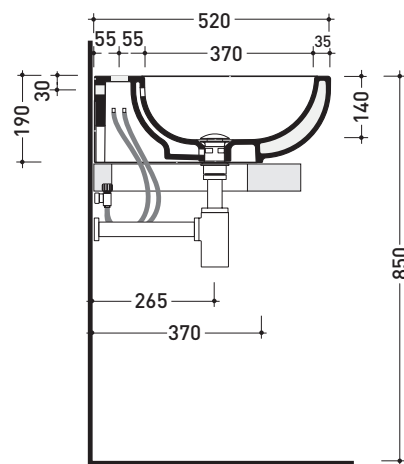

Package dim. | Weight **18 kg** | Pz. Pallet n° **20**

CE UNI EN 14688 - CL20 Dop-No14688

vista zenitale / zenital view

vista zenitale / zenital view

vista frontale / frontal view

sezione longitudinale / section

sizes in mm

Please consider a 2% tolerance on indicated measurements

CERAMIC: glossy finish

white

PS62L Pass 62

Countertop - wall hung basin 62 cm

•WITH OVERFLOW •ARRANGED FOR THREE HOLES TAP

Complements: **Solid shelf (SLPS62)**
Forty6 shelf (F6PS62)
Furniture BOX - depth. 50
Line taps basin: ONE - NOKÉ - SI - FOLD - X1
Line accessories: TWO - HOOP - NOKÉ - FOLD