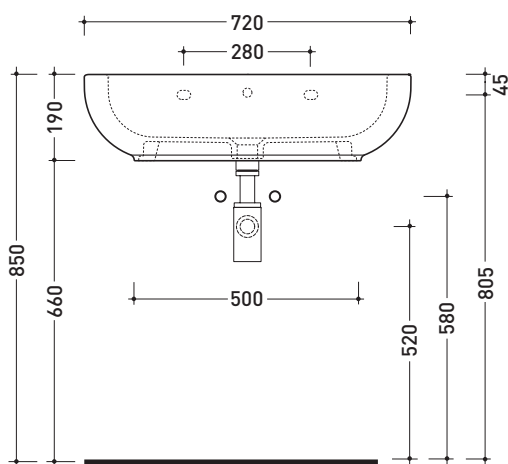

Package dim. | Weight **23 kg** | Pz. Pallet n° **14**

CE UNI EN 14688 - CL20 Dop-No14688

vista zenitale / zenital view

vista zenitale / zenital view

vista frontale / frontal view

sezione longitudinale / section

sizes in mm

Please consider a 2% tolerance on indicated measurements

CERAMIC: glossy finish

white

PS65AT Pass 65

Oval countertop basin 65 cm

•WITHOUT OVERFLOW •WITHOUT TAP LEDGE

Complements: **Solid shelf (SLPS65)**
Forty6 shelf (F6PS65)
Furniture BOX - depth. 37
Furniture BOX - depth. 50
Filo 75 metal structure (FI75SV)
Line taps basin: ONE - NOKÉ - SI - FOLD - X1
Line accessories: TWO - HOOP - NOKÉ - FOLD