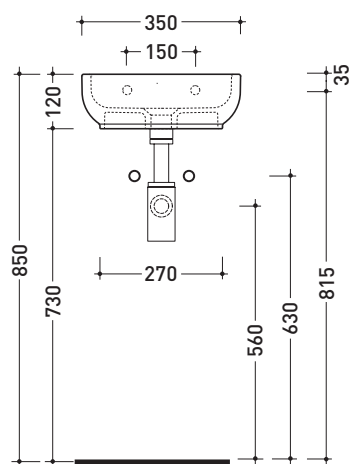

CE UNI EN 14688 - CL00 Dop-No14688

vista zenitale / zenital view

vista zenitale / zenital view

vista frontale / frontal view

sezione longitudinale / section

sizes in mm

Please consider a 2% tolerance on indicated measurements

Package dim. | Weight **5,5 kg** | Pz. Pallet n° **84**

UNI EN 14688 - CL20 Dop-No14688

vista zenitale / zenital view

vista zenitale / zenital view

vista frontale / frontal view

sezione longitudinale / section

sizes in mm

Please consider a 2% tolerance on indicated measurements

CERAMIC: glossy finish

white

PS40LD Pass 40x22

Countertop - wall hung small basin 40x22 cm with right tap ledge

•WITHOUT OVERFLOW •ARRANGED FOR RIGHT SINGLE-HOLE TAP