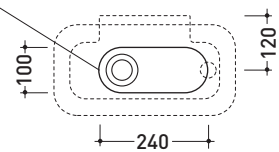

Package dim. | Weight **4,5 kg** | Pz. Pallet n° **88**

CE UNI EN 14688 - CL00 Dop-No14688

vista zenitale / zenital view

foro consigliato sul piano
suggested hole on the top

vista zenitale / zenital view

vista frontale / frontal view

vista retro / back view

sezione longitudinale / section

sizes in mm

Please consider a 2% tolerance on indicated measurements

CERAMIC: glossy finish

matt finish