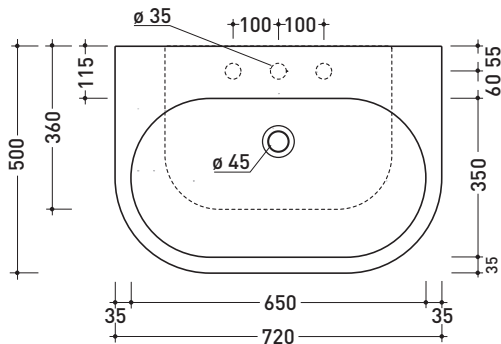

Package dim. | Weight **18 kg** | Pz. Pallet n° **20**

CE UNI EN 14688 - CL20 Dop-No14688

vista zenitale / zenital view

vista zenitale / zenital view

vista frontale / frontal view

sezione longitudinale / section

Package dim. | Weight **19 kg** | Pz. Pallet n° **20**

CE UNI EN 14688 - CL20 Dop-No14688

vista zenitale / zenital view

vista frontale / frontal view

vista zenitale / zenital view

sezione longitudinale / section

sizes in mm

Please consider a 2% tolerance on indicated measurements

CERAMIC: glossy finish

white

PS72L Pass 72

Countertop - wall hung basin 72 cm

•WITH OVERFLOW •ARRANGED FOR THREE HOLES TAP

Complements: **Solid shelf (SLPS72)**
Forty6 shelf (F6PS72)
Furniture BOX - depth. 50
Line taps basin: ONE - NOKÉ - SI - FOLD - X1
Line accessories: TWO - HOOP - NOKÉ - FOLD

Package dim. | Weight **23 kg** | Pz. Pallet n° **14**

CE UNI EN 14688 - CL20 Dop-No14688

vista zenitale / zenital view

vista zenitale / zenital view

vista frontale / frontal view

sezione longitudinale / section