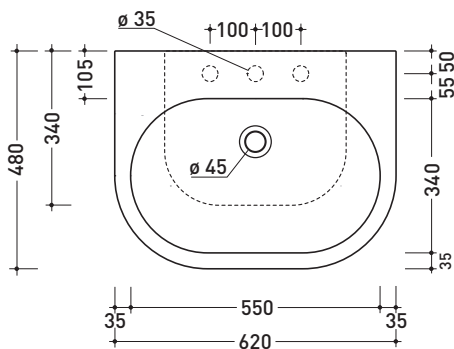

CE UNI EN 14688 - CL00 Dop-No14688

vista zenitale / zenital view

vista zenitale / zenital view

vista frontale / frontal view

sezione longitudinale / section

sizes in mm

Please consider a 2% tolerance on indicated measurements

Package dim. | Weight **18 kg** | Pz. Pallet n° **20**

CE UNI EN 14688 - CL20 Dop-No14688

vista zenitale / zenital view

vista zenitale / zenital view

vista frontale / frontal view

sezione longitudinale / section

sizes in mm

Please consider a 2% tolerance on indicated measurements

CERAMIC: glossy finish

white

PS62L Pass 62

Countertop - wall hung basin 62 cm

•WITH OVERFLOW •ARRANGED FOR THREE HOLES TAP

Complements: **Solid shelf (SLPS62)**
Forty6 shelf (F6PS62)
Furniture BOX - depth. 50
Line taps basin: ONE - NOKÉ - SI - FOLD - X1
Line accessories: TWO - HOOP - NOKÉ - FOLD

Package dim. | Weight **19 kg** | Pz. Pallet n° **20**

CE UNI EN 14688 - CL20 Dop-No14688

vista zenitale / zenital view

vista frontale / frontal view

vista zenitale / zenital view

sezione longitudinale / section