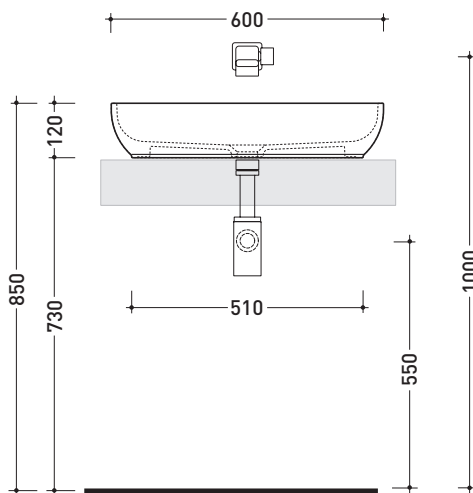

CE UNI EN 14688 - CL00 Dop-No14688

vista zenitale / zenital view

foro consigliato
sul piano Ø140
suggested hole
on the top Ø140

vista zenitale / zenital view

vista frontale / frontal view

sezione longitudinale / section

sizes in mm

Please consider a 2% tolerance on indicated measurements

CERAMIC: glossy finish

white

PS60A Pass 60

Countertop basin 60 cm

•WITHOUT OVERFLOW •WITHOUT TAP LEDGE

Complements: **Forty6 shelf (F6PS60)**
Furniture BOX - depth. 37
Line taps basin: ONE - NOKÉ - SI - FOLD - X1
Line accessories: TWO - HOOP - NOKÉ - FOLD

Technical accessories: **Chrome siphon (SIFL/CR) - Telescopic chrome siphon (SIFL066)**
Stop & Go drain (PLSG)
CERAMIC Stop & Go drain (PLCE)
Two piece set chrome tap filters (RF026)

Package dim. | Weight **10 kg** | Pz. Pallet n° **36**

CE UNI EN 14688 - CL00 Dop-No14688

vista zenitale / zenital view

vista zenitale / zenital view

vista frontale / frontal view

sezione longitudinale / section

sizes in mm

Please consider a 2% tolerance on indicated measurements