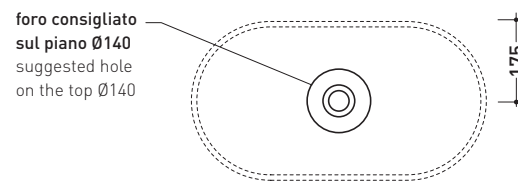

foro consigliato
sul piano Ø140
suggested hole
on the top Ø140