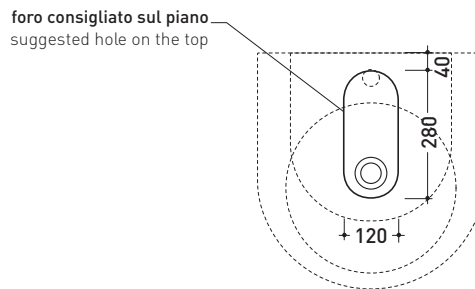

PS50L Pass 50

Countertop - wall hung basin 50 cm

•WITH OVERFLOW •ARRANGED FOR THREE HOLES TAP

Complements: **Solid shelf (SLPS50)**
Forty6 shelf (F6PS50)
Furniture BOX - depth. 50
Line taps basin: ONE - NOKÉ - SI - FOLD - X1
Line accessories: TWO - HOOP - NOKÉ - FOLD

Technical accessories: **Chrome siphon (SIFL/CR) - Telescopic chrome siphon (SIFL066)**
Stop & Go drain (PLSG)
CERAMIC Stop & Go drain (PLCE)
Two piece set chrome tap filters (RF026)
Fixing kit for wall (9002)

Package dim. | Weight **18 kg** | Pz. Pallet n° **20**

CE UNI EN 14688 - CL20 Dop-No14688

sizes in mm

Please consider a 2% tolerance on indicated measurements

CERAMIC: glossy finish

white