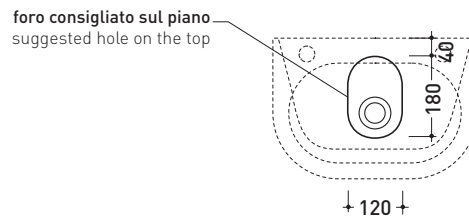

vista zenitale / zenital view