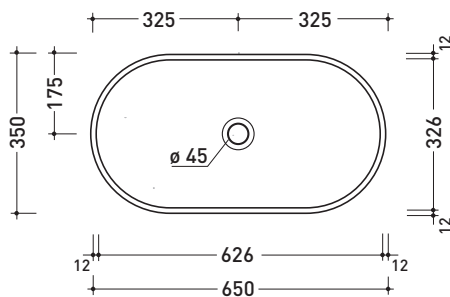

Package dim. | Weight **23 kg** | Pz. Pallet n° **14**

CE UNI EN 14688 - CL20 Dop-No14688

vista zenitale / zenital view

vista zenitale / zenital view

vista frontale / frontal view

sezione longitudinale / section

sizes in mm

Please consider a 2% tolerance on indicated measurements

CERAMIC: glossy finish

white

PS65AT Pass 65

Oval countertop basin 65 cm

•WITHOUT OVERFLOW •WITHOUT TAP LEDGE

Complements: **Solid shelf (SLPS65)**
Forty6 shelf (F6PS65)
Furniture BOX - depth. 37
Furniture BOX - depth. 50
Filo 75 metal structure (FI75SV)
Line taps basin: ONE - NOKÉ - SI - FOLD - X1
Line accessories: TWO - HOOP - NOKÉ - FOLD

CE UNI EN 14688 - CL00 Dop-No14688

vista zenitale / zenital view

foro consigliato
sul piano Ø140
suggested hole
on the top Ø140

vista zenitale / zenital view

vista frontale / frontal view

sezione longitudinale / section