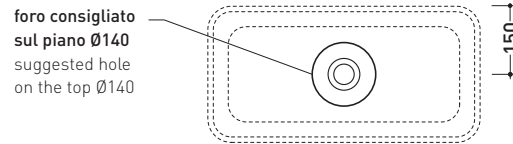

PS60A Pass 60

Countertop basin 60 cm

•WITHOUT OVERFLOW •WITHOUT TAP LEDGE

Complements: **Forty6 shelf (F6PS60)**
Furniture BOX - depth. 37
Line taps basin: ONE - NOKÉ - SI - FOLD - X1
Line accessories: TWO - HOOP - NOKÉ - FOLD

Technical accessories: **Chrome siphon (SIFL/CR) - Telescopic chrome siphon (SIFL066)**
Stop & Go drain (PLSG)
CERAMIC Stop & Go drain (PLCE)
Two piece set chrome tap filters (RF026)

Package dim. | Weight **10 kg** | Pz. Pallet n° **36**

CE UNI EN 14688 - CL00 Dop-No14688

sizes in mm

Please consider a 2% tolerance on indicated measurements

CERAMIC: glossy finish

white