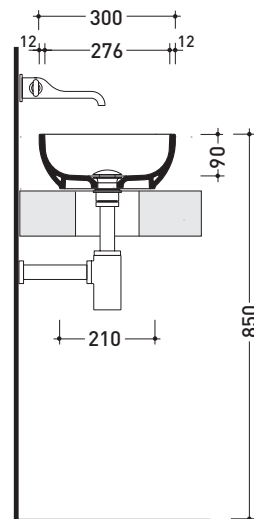

sizes in mm

Please consider a 2% tolerance on indicated measurements

CERAMIC: glossy finish

white

PS60A Pass 60

Countertop basin 60 cm

•WITHOUT OVERFLOW •WITHOUT TAP LEDGE

Complements: **Forty6 shelf (F6PS60)**
Furniture BOX - depth. 37
Line taps basin: ONE - NOKÉ - SI - FOLD - X1
Line accessories: TWO - HOOP - NOKÉ - FOLD

CE UNI EN 14688 - CL00 Dop-No14688

vista zenitale / zenital view

vista zenitale / zenital view

vista frontale / frontal view

sezione longitudinale / section

sizes in mm

Please consider a 2% tolerance on indicated measurements

Package dim. | Weight **11 kg** | Pz. Pallet n° **36**

CE UNI EN 14688 - CL20 Dop-No14688

vista zenitale / zenital view

vista zenitale / zenital view

vista frontale / frontal view

sezione longitudinale / section

Package dim. | Weight **5,5 kg** | Pz. Pallet n° **84**

UNI EN 14688 - CL20 Dop-No14688

vista zenitale / zenital view

vista zenitale / zenital view

vista frontale / frontal view

sezione longitudinale / section