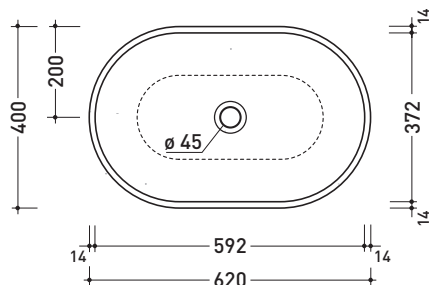

PS62C Pass 62

Countertop basin 62 cm

•WITHOUT OVERFLOW •WITHOUT TAP LEDGE

Complements: **Solid shelf** (SLPS65)
Forty6 shelf (F6PS65)
Furniture BOX - depth. 37
Furniture BOX - depth. 50
Filo 75 metal structure (FI75SV)
Line taps basin: ONE - NOKÉ - SI - FOLD - X1
Line accessories: TWO - HOOP - NOKÉ - FOLD

CE UNI EN 14688 - CL00 Dop-No14688

vista zenitale / zenital view

vista zenitale / zenital view

vista frontale / frontal view

sezione longitudinale / section

sizes in mm

Please consider a 2% tolerance on indicated measurements

Package dim. | Weight **18 kg** | Pz. Pallet n° **20**

CE UNI EN 14688 - CL20 Dop-No14688

vista zenitale / zenital view

vista zenitale / zenital view

vista frontale / frontal view

sezione longitudinale / section

Package dim. | Weight **23 kg** | Pz. Pallet n° **14**

CE UNI EN 14688 - CL20 Dop-No14688

vista zenitale / zenital view

vista zenitale / zenital view

vista frontale / frontal view

sezione longitudinale / section