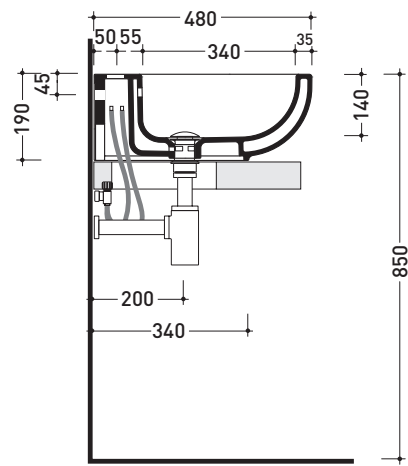

sizes in mm

Please consider a 2% tolerance on indicated measurements

CERAMIC: glossy finish

white

PS62L Pass 62

Countertop - wall hung basin 62 cm

•WITH OVERFLOW •ARRANGED FOR THREE HOLES TAP

Complements: **Solid shelf (SLPS62)**
Forty6 shelf (F6PS62)
Furniture BOX - depth. 50
Line taps basin: ONE - NOKÉ - SI - FOLD - X1
Line accessories: TWO - HOOP - NOKÉ - FOLD

Package dim. | Weight **19 kg** | Pz. Pallet n° **20**

CE UNI EN 14688 - CL20 Dop-No14688

vista zenitale / zenital view

vista frontale / frontal view

vista zenitale / zenital view

sezione longitudinale / section

sizes in mm

Please consider a 2% tolerance on indicated measurements

CERAMIC: glossy finish

white

PS72L Pass 72

Countertop - wall hung basin 72 cm

•WITH OVERFLOW •ARRANGED FOR THREE HOLES TAP

Complements: **Solid shelf (SLPS72)**
Forty6 shelf (F6PS72)
Furniture BOX - depth. 50
Line taps basin: ONE - NOKÉ - SI - FOLD - X1
Line accessories: TWO - HOOP - NOKÉ - FOLD