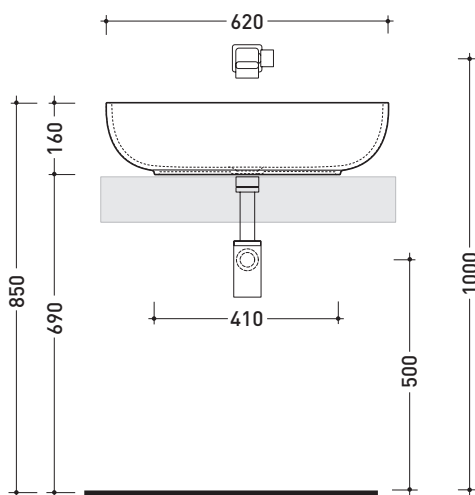

PS62C Pass 62

Countertop basin 62 cm

•WITHOUT OVERFLOW •WITHOUT TAP LEDGE

Complements: **Solid shelf** (SLPS65)
Forty6 shelf (F6PS65)
Furniture BOX - depth. 37
Furniture BOX - depth. 50
Filo 75 metal structure (FI75SV)
Line taps basin: ONE - NOKÉ - SI - FOLD - X1
Line accessories: TWO - HOOP - NOKÉ - FOLD

Technical accessories: **Chrome siphon** (SIFL/CR) - **Telescopic chrome siphon** (SIFL066)
Stop & Go drain (PLSG)
CERAMIC Stop & Go drain (PLCE)
Two piece set chrome tap filters (RF026)

Package dim. | Weight **13 kg** | Pz. Pallet n° **30**

CE UNI EN 14688 - CL00 Dop-No14688

vista zenitale / zenital view

vista zenitale / zenital view

vista frontale / frontal view

sezione longitudinale / section

sizes in mm

Please consider a 2% tolerance on indicated measurements