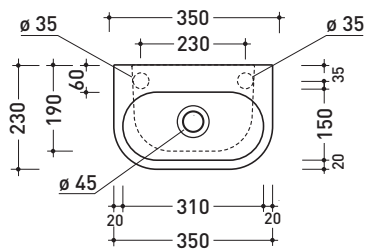

Package dim. | Weight **11 kg** | Pz. Pallet n° **36**

CE UNI EN 14688 - CL20 Dop-No14688

vista zenitale / zenital view

vista zenitale / zenital view

vista frontale / frontal view

sezione longitudinale / section

sizes in mm

Please consider a 2% tolerance on indicated measurements

CERAMIC: glossy finish

white

<http://www.ceramicaflaminia.it/en/products/309-pass>

©ceramicaflaminiaspa - All rights reserved. Unauthorized copying, publication, reproduction as well as partial reproduction are prohibited

april 2020

PS23LM Pass 35x23

Countertop - wall hung small basin 35x23 cm

•WITH OVERFLOW •ARRANGED FOR RIGHT/LEFT SINGLE-HOLE TAP

Complements: **Line taps basin:** ONE - NOKÉ - FOLD
Line accessories: TWO - HOOP - NOKÉ - FOLD

Package dim. | Weight **5,5 kg** | Pz. Pallet n° **84**

UNI EN 14688 - CL20 Dop-No14688

vista zenitale / zenital view

vista zenitale / zenital view

vista frontale / frontal view

sezione longitudinale / section