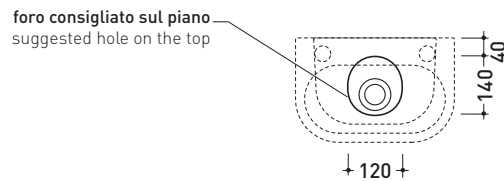

vista zenitale / zenital view