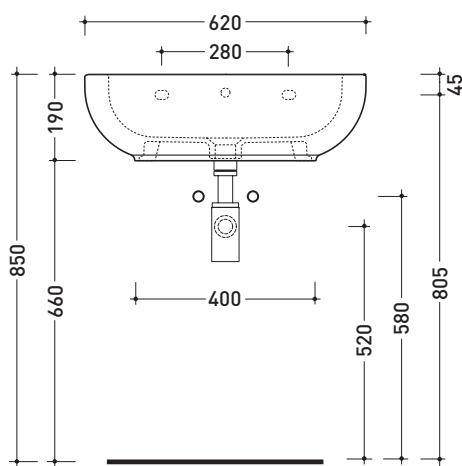

sizes in mm

Please consider a 2% tolerance on indicated measurements

CERAMIC: glossy finish

white

PS62L Pass 62

Countertop - wall hung basin 62 cm

•WITH OVERFLOW •ARRANGED FOR THREE HOLES TAP

Complements: **Solid shelf (SLPS62)**
Forty6 shelf (F6PS62)
Furniture BOX - depth. 50
Line taps basin: ONE - NOKÉ - SI - FOLD - X1
Line accessories: TWO - HOOP - NOKÉ - FOLD

Package dim. | Weight **19 kg** | Pz. Pallet n° **20**

CE UNI EN 14688 - CL20 Dop-No14688

vista zenitale / zenital view

vista frontale / frontal view

vista zenitale / zenital view

sezione longitudinale / section

sizes in mm

Please consider a 2% tolerance on indicated measurements

CERAMIC: glossy finish

white

PS72L Pass 72

Countertop - wall hung basin 72 cm

•WITH OVERFLOW •ARRANGED FOR THREE HOLES TAP

Complements: **Solid shelf (SLPS72)**
Forty6 shelf (F6PS72)
Furniture BOX - depth. 50
Line taps basin: ONE - NOKÉ - SI - FOLD - X1
Line accessories: TWO - HOOP - NOKÉ - FOLD