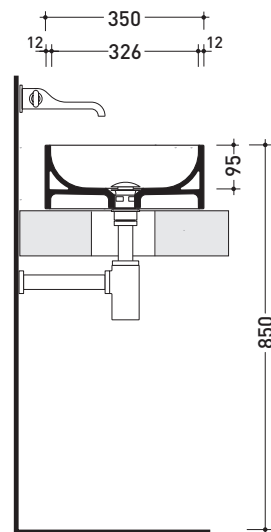

Package dim. | Weight **23 kg** | Pz. Pallet n° **14**

CE UNI EN 14688 - CL20 Dop-No14688

vista zenitale / zenital view

vista zenitale / zenital view

vista frontale / frontal view

sezione longitudinale / section

CE UNI EN 14688 - CL00 Dop-No14688

vista zenitale / zenital view

foro consigliato
sul piano Ø140
suggested hole
on the top Ø140

vista zenitale / zenital view

vista frontale / frontal view

sezione longitudinale / section

sizes in mm

Please consider a 2% tolerance on indicated measurements

CERAMIC: glossy finish

white

PS60A Pass 60

Countertop basin 60 cm

•WITHOUT OVERFLOW •WITHOUT TAP LEDGE

Complements: **Forty6 shelf (F6PS60)**
Furniture BOX - depth. 37
Line taps basin: ONE - NOKÉ - SI - FOLD - X1
Line accessories: TWO - HOOP - NOKÉ - FOLD

CE UNI EN 14688 - CL00 Dop-No14688

vista zenitale / zenital view

vista zenitale / zenital view

vista frontale / frontal view

sezione longitudinale / section

sizes in mm

Please consider a 2% tolerance on indicated measurements