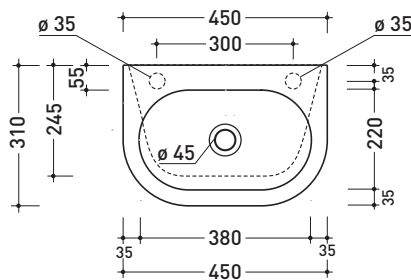

CE UNI EN 14688 - CL00 Dop-No14688

vista zenitale / zenital view

vista zenitale / zenital view

vista frontale / frontal view

sezione longitudinale / section

sizes in mm

Please consider a 2% tolerance on indicated measurements

CERAMIC: glossy finish

white

design **FLAMINIA DESIGN TEAM**

2011

PS31LM Pass 45x31

Countertop - wall hung small basin 45x31 cm

•WITH OVERFLOW •ARRANGED FOR RIGHT/LEFT SINGLE-HOLE TAP

Complements: **Line taps basin:** ONE - NOKÉ - FOLD
Line accessories: TWO - HOOP - NOKÉ - FOLD

Package dim. | Weight **11 kg** | Pz. Pallet n° **36**

CE UNI EN 14688 - CL20 Dop-No14688

vista zenitale / zenital view

vista zenitale / zenital view

vista frontale / frontal view

sezione longitudinale / section