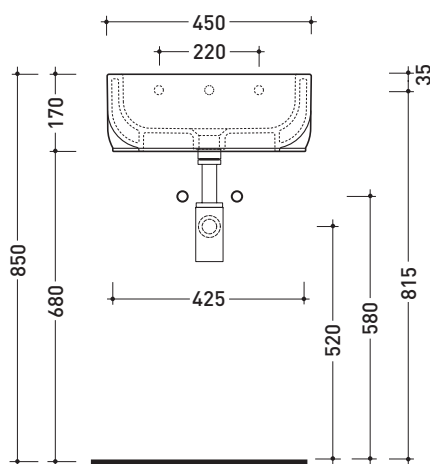

CE UNI EN 14688 - CL00 Dop-No14688

vista zenitale / zenital view

vista zenitale / zenital view

vista frontale / frontal view

sezione longitudinale / section

sizes in mm

Please consider a 2% tolerance on indicated measurements

Package dim. | Weight **11 kg** | Pz. Pallet n° **36**

CE UNI EN 14688 - CL20 Dop-No14688

vista zenitale / zenital view

vista zenitale / zenital view

vista frontale / frontal view

sezione longitudinale / section

sizes in mm

Please consider a 2% tolerance on indicated measurements

CERAMIC: glossy finish

white

<http://www.ceramicaflaminia.it/en/products/309-pass>

©ceramicaflaminiaspa - All rights reserved. Unauthorized copying, publication, reproduction as well as partial reproduction are prohibited

Package dim. | Weight **5,5 kg** | Pz. Pallet n° **84**

UNI EN 14688 - CL20 Dop-No14688

vista zenitale / zenital view

vista zenitale / zenital view

vista frontale / frontal view

sezione longitudinale / section