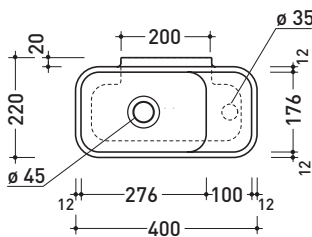

CE UNI EN 14688 - CL00 Dop-No14688

vista zenitale / zenital view