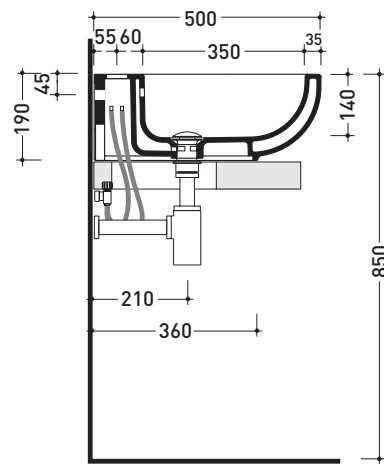

Package dim. | Weight **23 kg** | Pz. Pallet n° **14**

CE UNI EN 14688 - CL20 Dop-No14688

vista zenitale / zenital view

vista zenitale / zenital view

vista frontale / frontal view

sezione longitudinale / section

sizes in mm

Please consider a 2% tolerance on indicated measurements

CERAMIC: glossy finish

white

PS65AT Pass 65

Oval countertop basin 65 cm

•WITHOUT OVERFLOW •WITHOUT TAP LEDGE

Complements: **Solid shelf (SLPS65)**
Forty6 shelf (F6PS65)
Furniture BOX - depth. 37
Furniture BOX - depth. 50
Filo 75 metal structure (FI75SV)
Line taps basin: ONE - NOKÉ - SI - FOLD - X1
Line accessories: TWO - HOOP - NOKÉ - FOLD