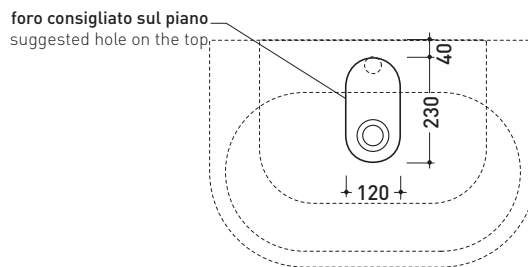

PS72L Pass 72

Countertop - wall hung basin 72 cm

•WITH OVERFLOW •ARRANGED FOR THREE HOLES TAP

Complements: **Solid shelf (SLPS72)**
Forty6 shelf (F6PS72)
Furniture BOX - depth. 50
Line taps basin: ONE - NOKÉ - SI - FOLD - X1
Line accessories: TWO - HOOP - NOKÉ - FOLD

Technical accessories: **Chrome siphon (SIFL/CR) - Telescopic chrome siphon (SIFL066)**
Stop & Go drain (PLSG)
CERAMIC Stop & Go drain (PLCE)
Two piece set chrome tap filters (RF026)
Fixing kit for wall (9002)

Package dim. | Weight **23 kg** | Pz. Pallet n° **14**

CE UNI EN 14688 - CL20 Dop-No14688

sizes in mm

Please consider a 2% tolerance on indicated measurements

CERAMIC: glossy finish

white