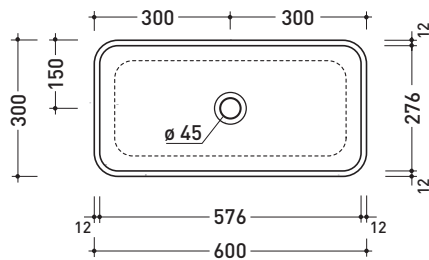

CE UNI EN 14688 - CL00 Dop-No14688

vista zenitale / zenital view

foro consigliato
sul piano Ø140
suggested hole
on the top Ø140

vista zenitale / zenital view

vista frontale / frontal view

sezione longitudinale / section

sizes in mm

Please consider a 2% tolerance on indicated measurements

CERAMIC: glossy finish

white

PS60A Pass 60

Countertop basin 60 cm

•WITHOUT OVERFLOW •WITHOUT TAP LEDGE

Complements: **Forty6 shelf (F6PS60)**
Furniture BOX - depth. 37
Line taps basin: ONE - NOKÉ - SI - FOLD - X1
Line accessories: TWO - HOOP - NOKÉ - FOLD

CE UNI EN 14688 - CL00 Dop-No14688

vista zenitale / zenital view

vista zenitale / zenital view

vista frontale / frontal view

sezione longitudinale / section

sizes in mm

Please consider a 2% tolerance on indicated measurements