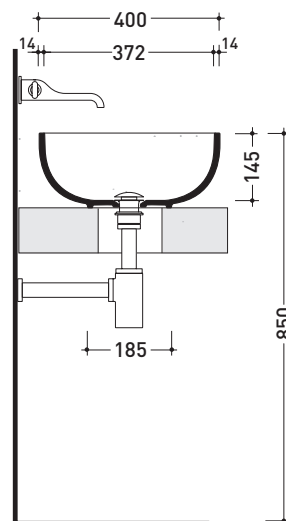

PS62C Pass 62

Countertop basin 62 cm

•WITHOUT OVERFLOW •WITHOUT TAP LEDGE

Complements: **Solid shelf** (SLPS65)
Forty6 shelf (F6PS65)
Furniture BOX - depth. 37
Furniture BOX - depth. 50
Filo 75 metal structure (FI75SV)
Line taps basin: ONE - NOKÉ - SI - FOLD - X1
Line accessories: TWO - HOOP - NOKÉ - FOLD

CE UNI EN 14688 - CL00 Dop-No14688

vista zenitale / zenital view

vista zenitale / zenital view

vista frontale / frontal view

sezione longitudinale / section

sizes in mm

Please consider a 2% tolerance on indicated measurements