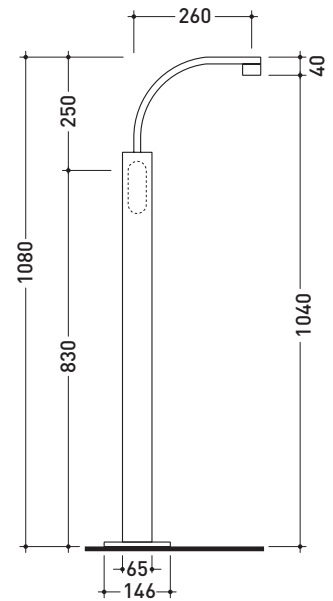

Package dim. **39 x 17 x 8 cm** | Weight **3 kg** | Pz. Pallet n° -

vista frontale / frontal view

vista laterale / lateral view

vista zenitale / zenital view

sizes in mm

BRASS: glossy finish

chrome

<http://www.ceramicaflaminia.it/en/products/307-one>

Package dim. **40 x 24 x 16 cm** | Weight **3 kg** | Pz. Pallet n° -

vista frontale / frontal view

vista laterale / lateral view

vista zenitale / zenital view

sizes in mm

BRASS: glossy finish

chrome

<http://www.ceramicaflaminia.it/en/products/307-one>

113052/F

Free-standing basin mixer

Complements: **Line accessories:** TWO
Line accessories: HOOP

Package dim. 125 x 31 x 20 cm | Weight 11,5 kg | Pz. Pallet n° -

vista zenitale / zenital view

vista frontale / frontal view

Package dim. **40 x 18 x 9 cm** | Weight **2,5 kg** | Pz. Pallet n° -

vista laterale / lateral view

vista frontale / frontal view

vista zenitale / zenital view

sizes in mm

BRASS: glossy finish

chrome

<http://www.ceramicaflaminia.it/en/products/307-one>