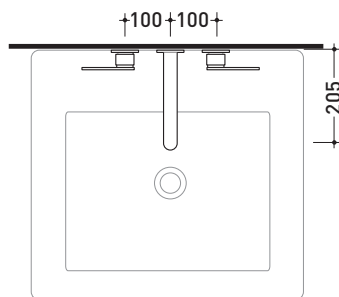

vista frontale / frontal view

sizes in mm

BRASS: glossy finish

chrome

<http://www.ceramicaflaminia.it/en/products/307-one>

©ceramicaflaminiaspa - All rights reserved. Unauthorized copying, publication, reproduction as well as partial reproduction are prohibited

june 2019