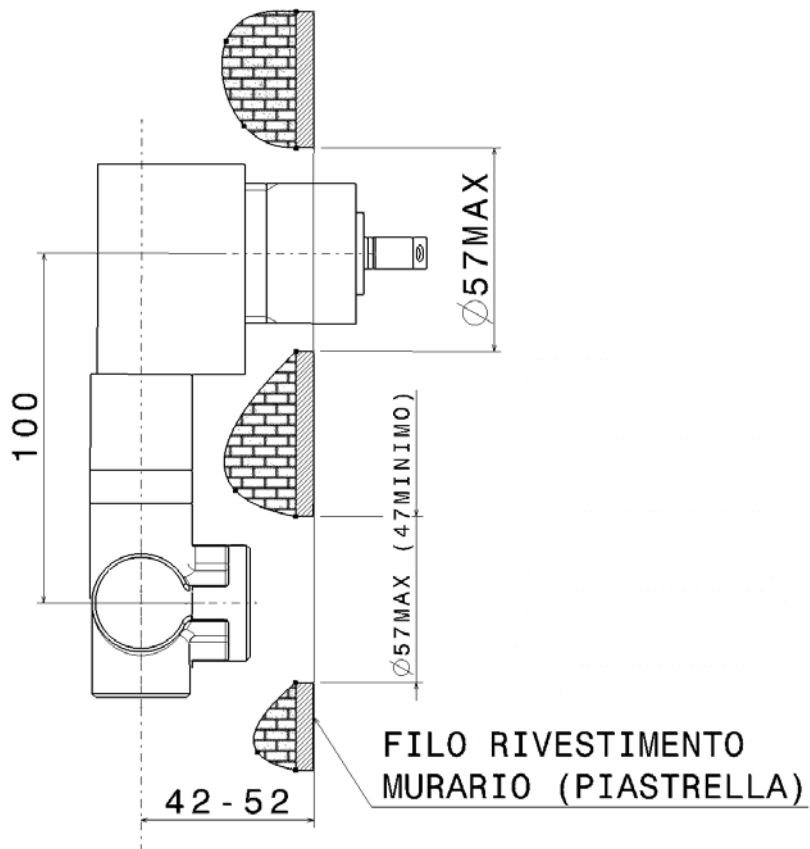

VISTA DALL'ALTO