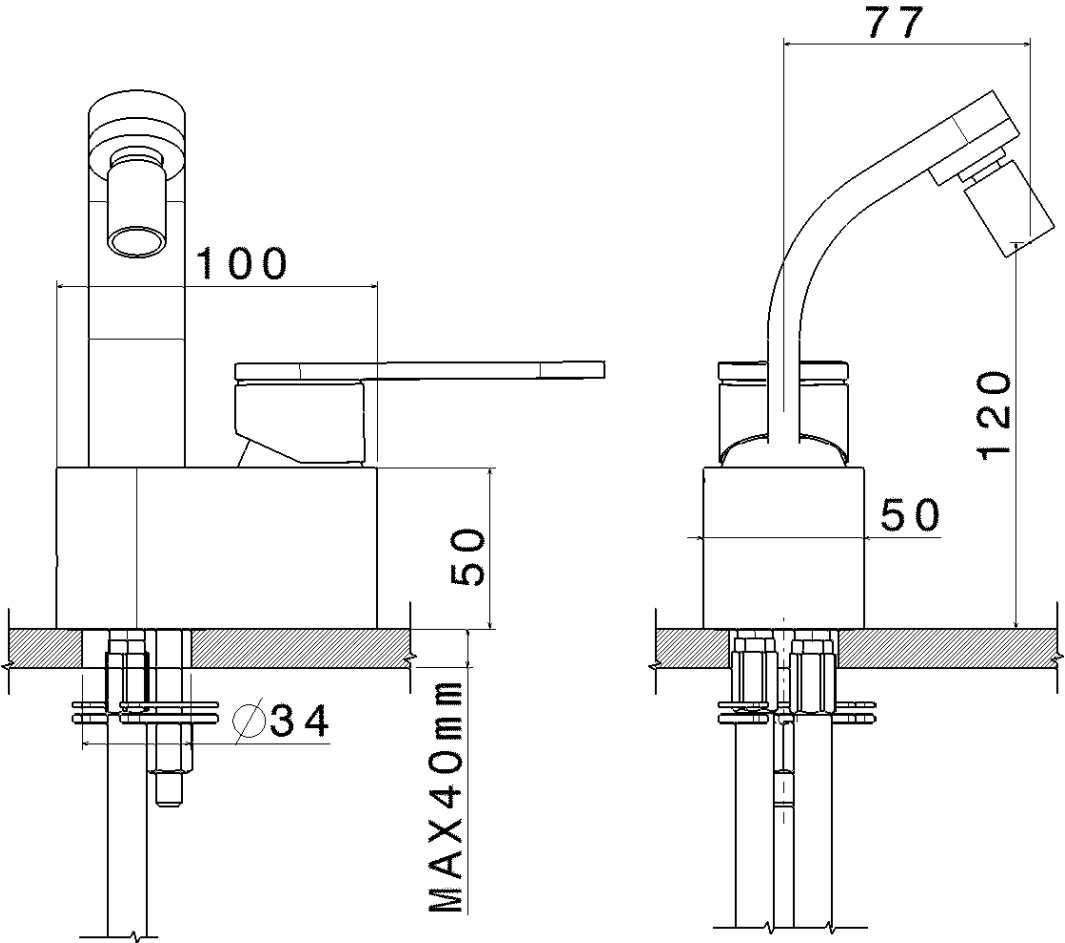

vista frontale / frontal view

vista zenitale / zenital view