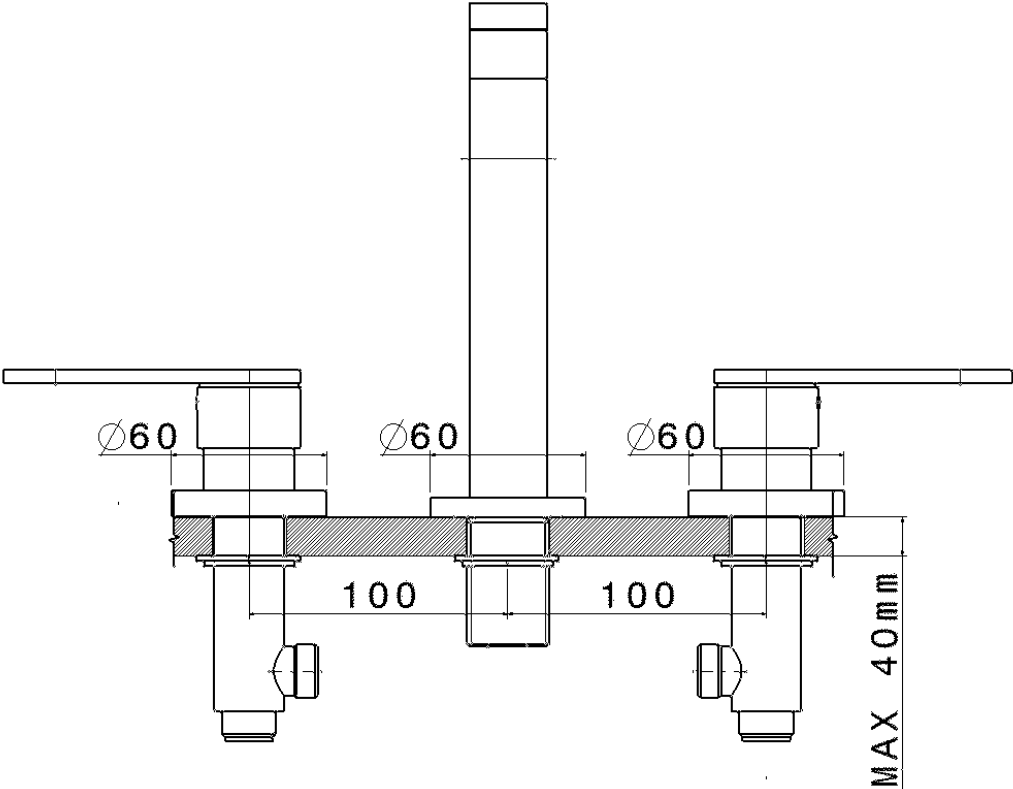

vista laterale / lateral view

vista zenitale / zenital view