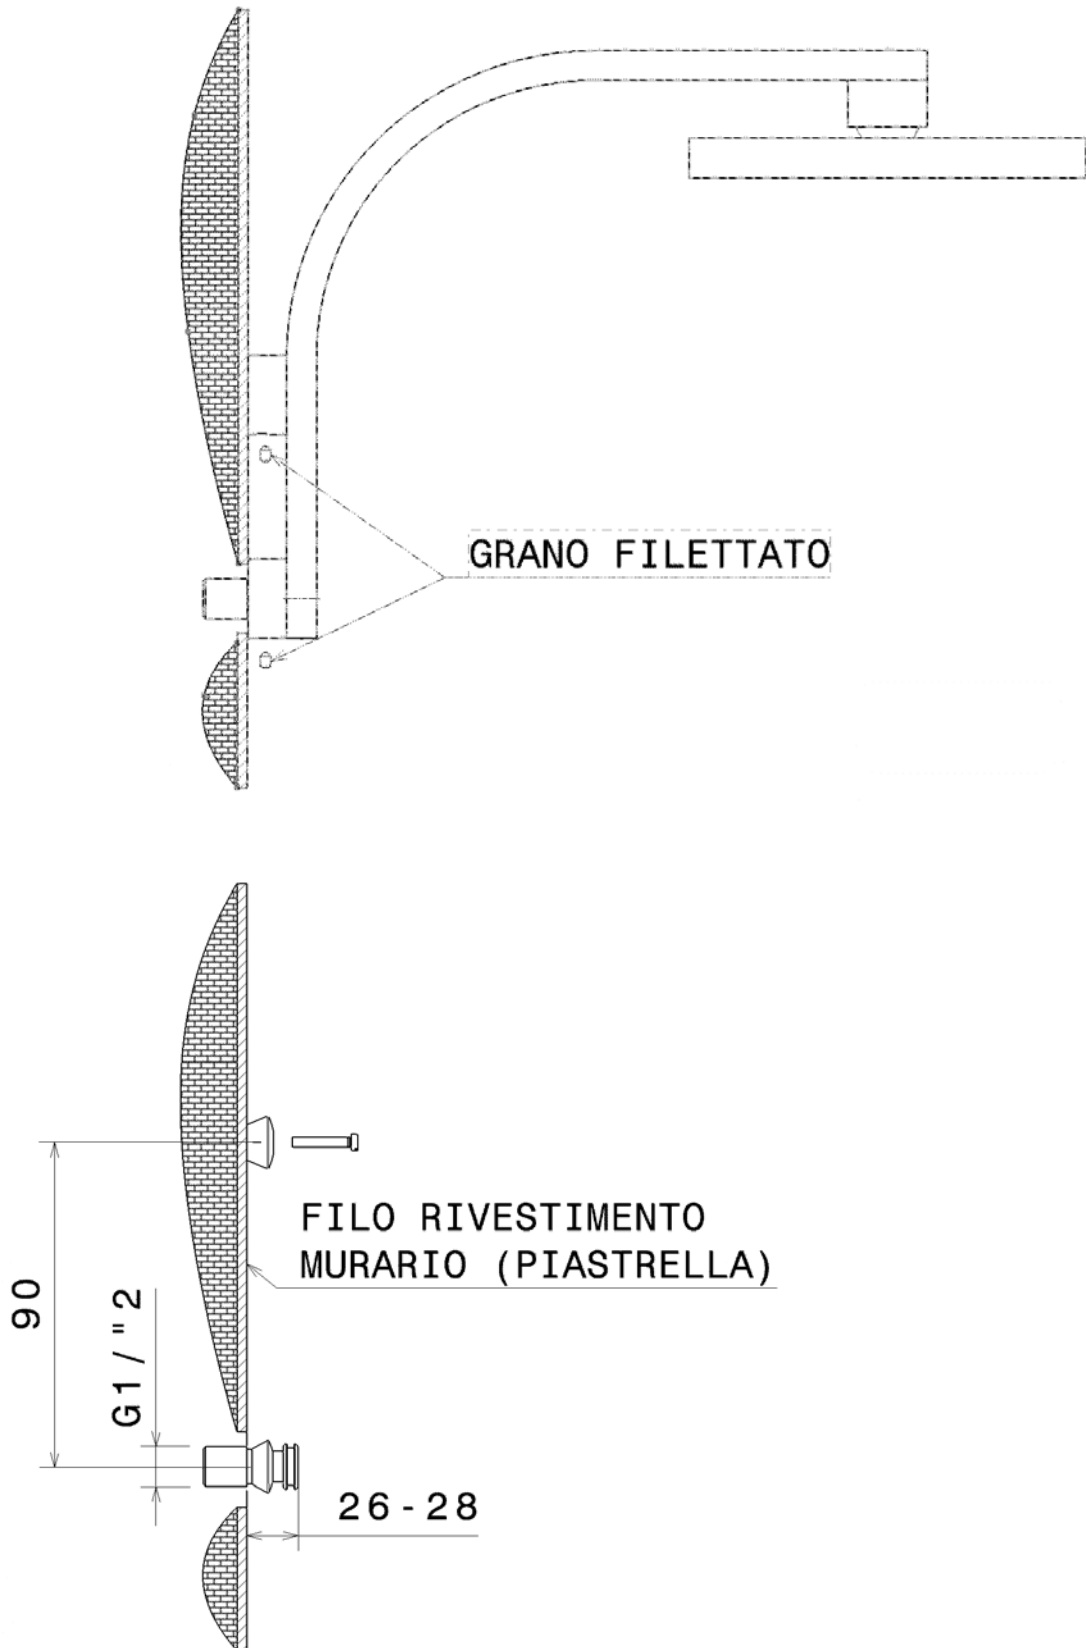

vista zenitale / zenital view

vista frontale / frontal view

vista laterale / lateral view