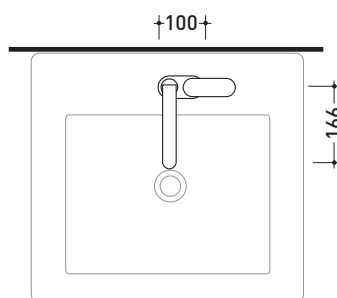

Package dim. **40 x 24 x 16 cm** | Weight **3 kg** | Pz. Pallet n° -

vista frontale / frontal view

vista laterale / lateral view

vista zenitale / zenital view

sizes in mm

BRASS: glossy finish

chrome

<http://www.ceramicaflaminia.it/en/products/307-one>