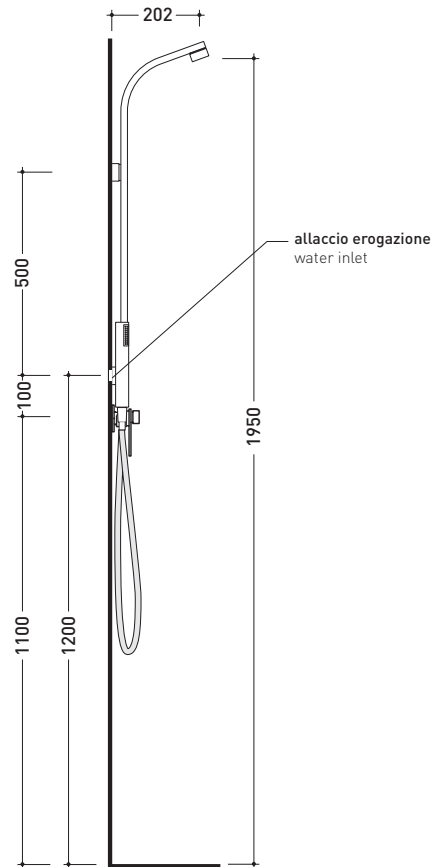

112086

Free-standing shower mixer with overhead and handshower

Complements: **Line accessories:** TWO
Line accessories: HOOP

Package dim. **122 x 48 x 22 cm** | Weight **16,5 kg** | Pz. Pallet n° -

vista zenitale / zenital view

Package dim. **120 x 31 x 15 cm** | Weight **6,5 kg** | Pz. Pallet n° -

vista frontale / frontal view

vista laterale / lateral view

sizes in mm

BRASS: glossy finish

chrome

<http://www.ceramicaflaminia.it/en/products/307-one>

112084

Wall-mounted overhead shower

Complements: **Line accessories: TWO**
Line accessories: HOOP

Package dim. **48 x 33 x 9 cm** | Weight **3 kg** | Pz. Pallet n° -

vista zenitale / zenital view

vista frontale / frontal view