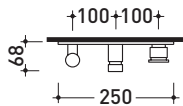

Package dim. **39 x 24 x 16 cm** | Weight **4 kg** | Pz. Pallet n° -

vista zenitale / zenital view

vista frontale / frontal view

vista laterale / lateral view

sizes in mm

BRASS: glossy finish

chrome

<http://www.ceramicaflaminia.it/en/products/307-one>