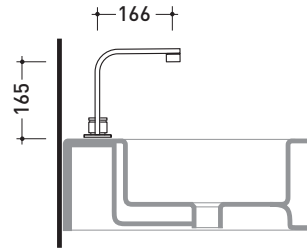

Package dim. **39 x 17 x 8 cm** | Weight **2,2 kg** | Pz. Pallet n° -

vista frontale / frontal view

vista laterale / lateral view

vista zenitale / zenital view

sizes in mm

BRASS: glossy finish

chrome

<http://www.ceramicaflaminia.it/en/products/307-one>

113056/F

Three-holes tap basin (stop&go drain included)

Complements: **Line accessories: TWO**
Line accessories: HOOP

Package dim. **39 x 20 x 11 cm** | Weight **3,5 kg** | Pz. Pallet n° -

vista frontale / frontal view