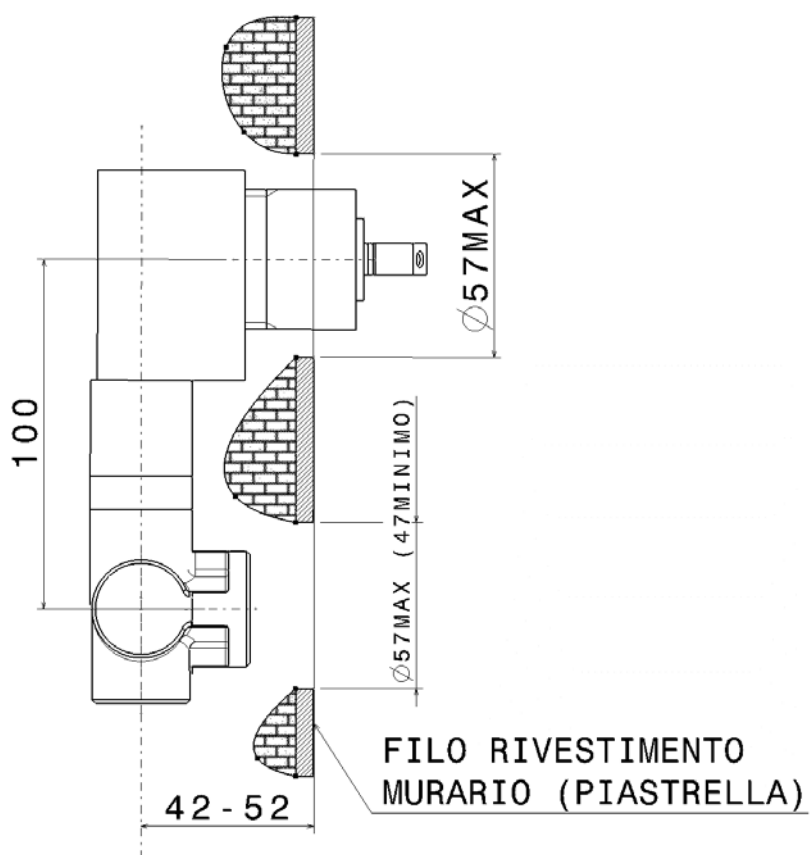

VISTA DALL'ALTO