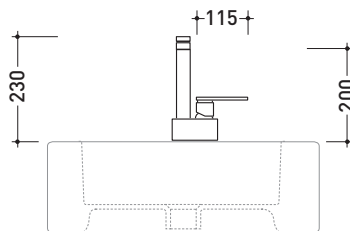

Package dim. **39 x 17 x 8 cm** | Weight **2,2 kg** | Pz. Pallet n° -

vista frontale / frontal view

vista laterale / lateral view

vista zenitale / zenital view

sizes in mm

BRASS: glossy finish

chrome

<http://www.ceramicaflaminia.it/en/products/307-one>

Package dim. **40 x 24 x 16 cm** | Weight **3 kg** | Pz. Pallet n° -

vista frontale / frontal view

vista laterale / lateral view

vista zenitale / zenital view

sizes in mm

BRASS: glossy finish

chrome

<http://www.ceramicaflaminia.it/en/products/307-one>

113052/F

Free-standing basin mixer

Complements: **Line accessories:** TWO
Line accessories: HOOP

Package dim. 125 x 31 x 20 cm | Weight 11,5 kg | Pz. Pallet n° -

vista zenitale / zenital view

vista frontale / frontal view