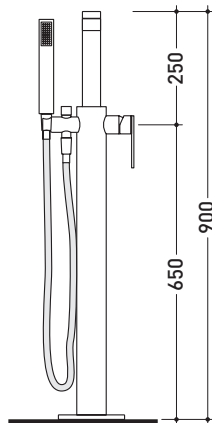

Package dim. **39 x 24 x 16 cm** | Weight **4 kg** | Pz. Pallet n° -

vista zenitale / zenital view

vista frontale / frontal view

vista laterale / lateral view

sizes in mm

BRASS: glossy finish

chrome

<http://www.ceramicaflaminia.it/en/products/307-one>

112550

Concealed shower set with overhead, mixer and handshower

Complements: **Line accessories: TWO**
Line accessories: HOOP

Package dim. **48 x 40 x 30 cm** | Weight **7 kg** | Pz. Pallet n° -

vista frontale / frontal view

vista laterale / lateral view

sizes in mm

BRASS: glossy finish

chrome

<http://www.ceramicaflaminia.it/en/products/307-one>

©ceramicaflaminiaspa - All rights reserved. Unauthorized copying, publication, reproduction as well as partial reproduction are prohibited

Package dim. **127 x 31 x 20 cm** | Weight **11,5 kg** | Pz. Pallet n° -

vista zenitale / zenital view

vista frontale / frontal view

vista laterale / lateral view

sizes in mm

BRASS: glossy finish

chrome

<http://www.ceramicaflaminia.it/en/products/307-one>