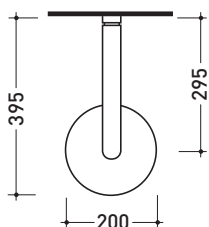

Package dim. **120 x 31 x 15 cm** | Weight **6,5 kg** | Pz. Pallet n° -

vista frontale / frontal view

vista laterale / lateral view

sizes in mm

BRASS: glossy finish

chrome

<http://www.ceramicaflaminia.it/en/products/307-one>

112084

Wall-mounted overhead shower

Complements: **Line accessories: TWO**
Line accessories: HOOP

Package dim. **48 x 33 x 9 cm** | Weight **3 kg** | Pz. Pallet n° -

vista zenitale / zenital view

vista frontale / frontal view