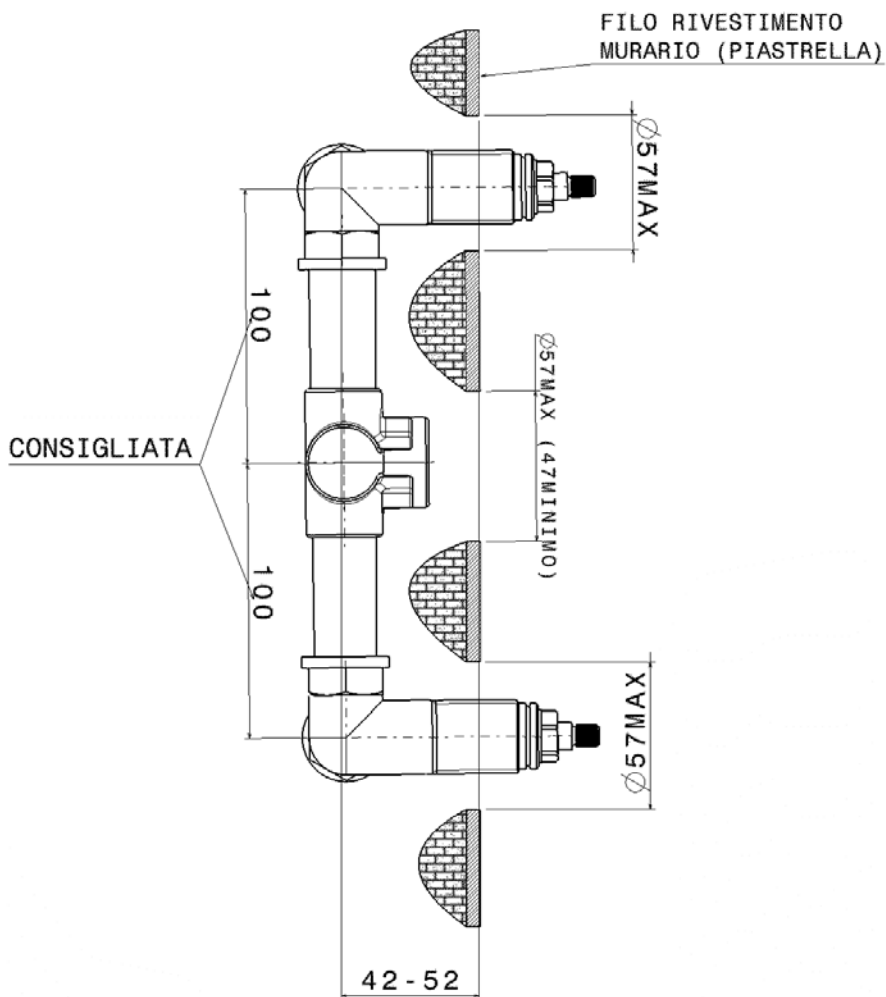

VISTA DALL'ALTO