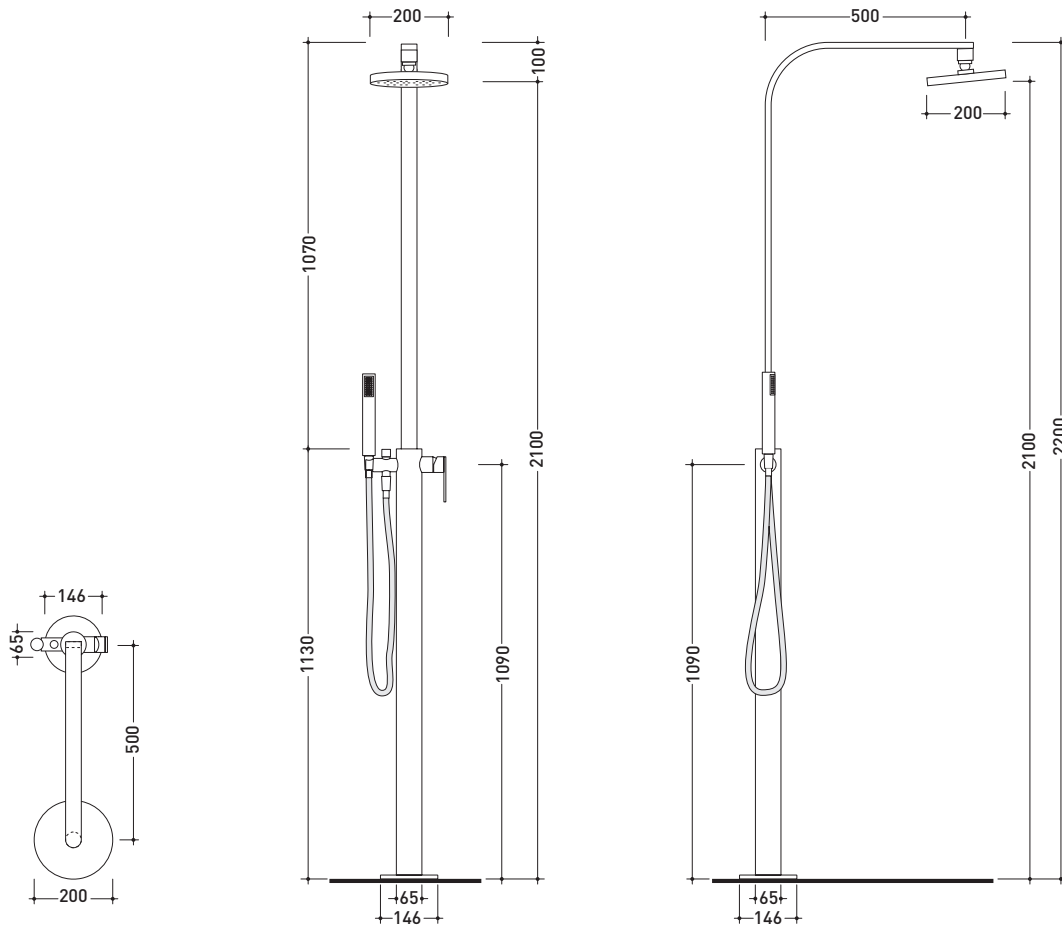

Package dim. **39 x 17 x 8 cm** | Weight **3 kg** | Pz. Pallet n° -

vista frontale / frontal view

vista laterale / lateral view

vista zenitale / zenital view

sizes in mm

BRASS: glossy finish

chrome

<http://www.ceramicaflaminia.it/en/products/307-one>

112086

Free-standing shower mixer with overhead and handshower

Complements: **Line accessories:** TWO
Line accessories: HOOP

Package dim. **122 x 48 x 22 cm** | Weight **16,5 kg** | Pz. Pallet n° -

vista zenitale / zenital view