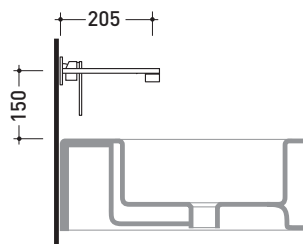

Package dim. **39 x 17 x 8 cm** | Weight **3 kg** | Pz. Pallet n° -

vista frontale / frontal view

vista laterale / lateral view

vista zenitale / zenital view

sizes in mm

BRASS: glossy finish

chrome

<http://www.ceramicaflaminia.it/en/products/307-one>