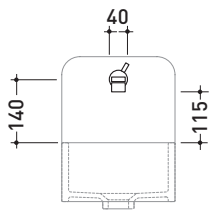

Package dim. **39 x 17 x 8 cm** | Weight **3 kg** | Pz. Pallet n° -

vista frontale / frontal view

vista laterale / lateral view

vista zenitale / zenital view

sizes in mm

BRASS: glossy finish

chrome

<http://www.ceramicaflaminia.it/en/products/307-one>

Package dim. **39 x 17 x 8 cm** | Weight **2,2 kg** | Pz. Pallet n° -

vista frontale / frontal view

vista laterale / lateral view

vista zenitale / zenital view

sizes in mm

BRASS: glossy finish

chrome

<http://www.ceramicaflaminia.it/en/products/307-one>