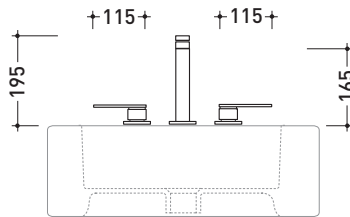

Package dim. **39 x 17 x 8 cm** | Weight **3 kg** | Pz. Pallet n° -

vista frontale / frontal view

vista laterale / lateral view

vista zenitale / zenital view

sizes in mm

BRASS: glossy finish

chrome

<http://www.ceramicaflaminia.it/en/products/307-one>

Package dim. **39 x 17 x 8 cm** | Weight **2,2 kg** | Pz. Pallet n° -

vista frontale / frontal view

vista laterale / lateral view

vista zenitale / zenital view

sizes in mm

BRASS: glossy finish

chrome

<http://www.ceramicaflaminia.it/en/products/307-one>

113056/F

Three-holes tap basin (stop&go drain included)

Complements: **Line accessories: TWO**
Line accessories: HOOP

Package dim. **39 x 20 x 11 cm** | Weight **3,5 kg** | Pz. Pallet n° -

vista frontale / frontal view