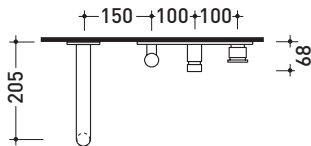

Package dim. **127 x 31 x 20 cm** | Weight **11,5 kg** | Pz. Pallet n° -

vista zenitale / zenital view

vista frontale / frontal view

vista laterale / lateral view

sizes in mm

BRASS: glossy finish

chrome

<http://www.ceramicaflaminia.it/en/products/307-one>

112570

Concealed bath set with spout, mixer and hand-shower

Complements: **Line accessories:** TWO
Line accessories: HOOP

Package dim. **40 x 24 x 16 cm** | Weight **4,7 kg** | Pz. Pallet n° -

vista zenitale / zenital view