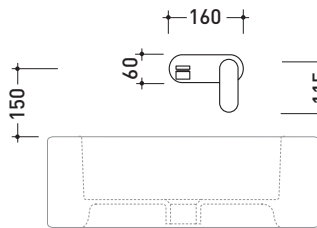

Package dim. **39 x 17 x 8 cm** | Weight **3 kg** | Pz. Pallet n° -

vista frontale / frontal view

vista laterale / lateral view

vista zenitale / zenital view

sizes in mm

BRASS: glossy finish

chrome

<http://www.ceramicaflaminia.it/en/products/307-one>

113058

Wall-mounted single-lever basin mixer with metal plate
(stop&go drain included)

Complements: Line accessories: TWO
Line accessories: HOOP

Package dim. 39 x 17 x 8 cm | Weight 3 kg | Pz. Pallet n° -

Package dim. **39 x 17 x 8 cm** | Weight **2,2 kg** | Pz. Pallet n° -

vista frontale / frontal view

vista laterale / lateral view

vista zenitale / zenital view

sizes in mm

BRASS: glossy finish

chrome

<http://www.ceramicaflaminia.it/en/products/307-one>