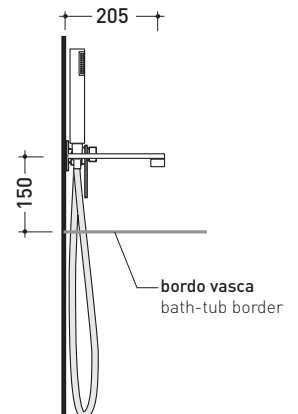

Package dim. **127 x 31 x 20 cm** | Weight **11,5 kg** | Pz. Pallet n° -

vista zenitale / zenital view

vista frontale / frontal view

vista laterale / lateral view

sizes in mm

BRASS: glossy finish

chrome

<http://www.ceramicaflaminia.it/en/products/307-one>

112570

Concealed bath set with spout, mixer and hand-shower

Complements: **Line accessories:** TWO
Line accessories: HOOP

Package dim. **40 x 24 x 16 cm** | Weight **4,7 kg** | Pz. Pallet n° -

vista zenitale / zenital view

vista frontale / frontal view

vista laterale / lateral view

sizes in mm

BRASS: glossy finish

chrome

<http://www.ceramicaflaminia.it/en/products/307-one>

©ceramicaflaminiaspa - All rights reserved. Unauthorized copying, publication, reproduction as well as partial reproduction are prohibited