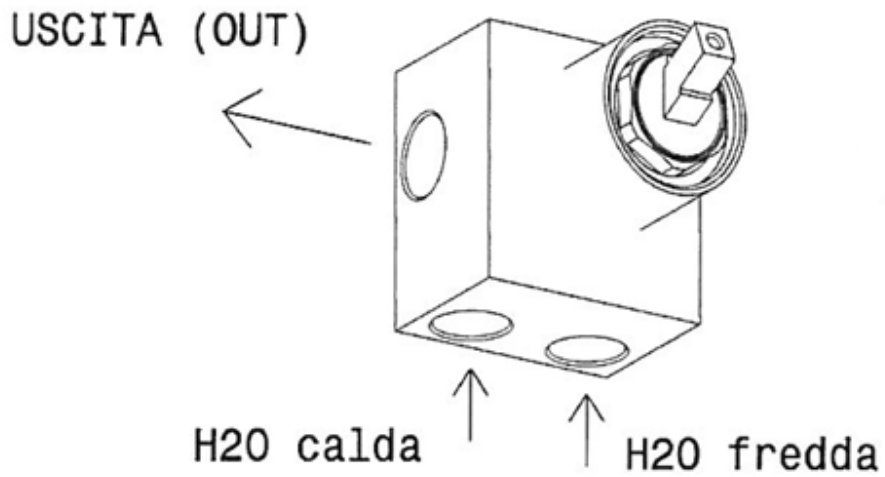

vista zenitale / zenital view

vista frontale / frontal view

vista laterale / lateral view