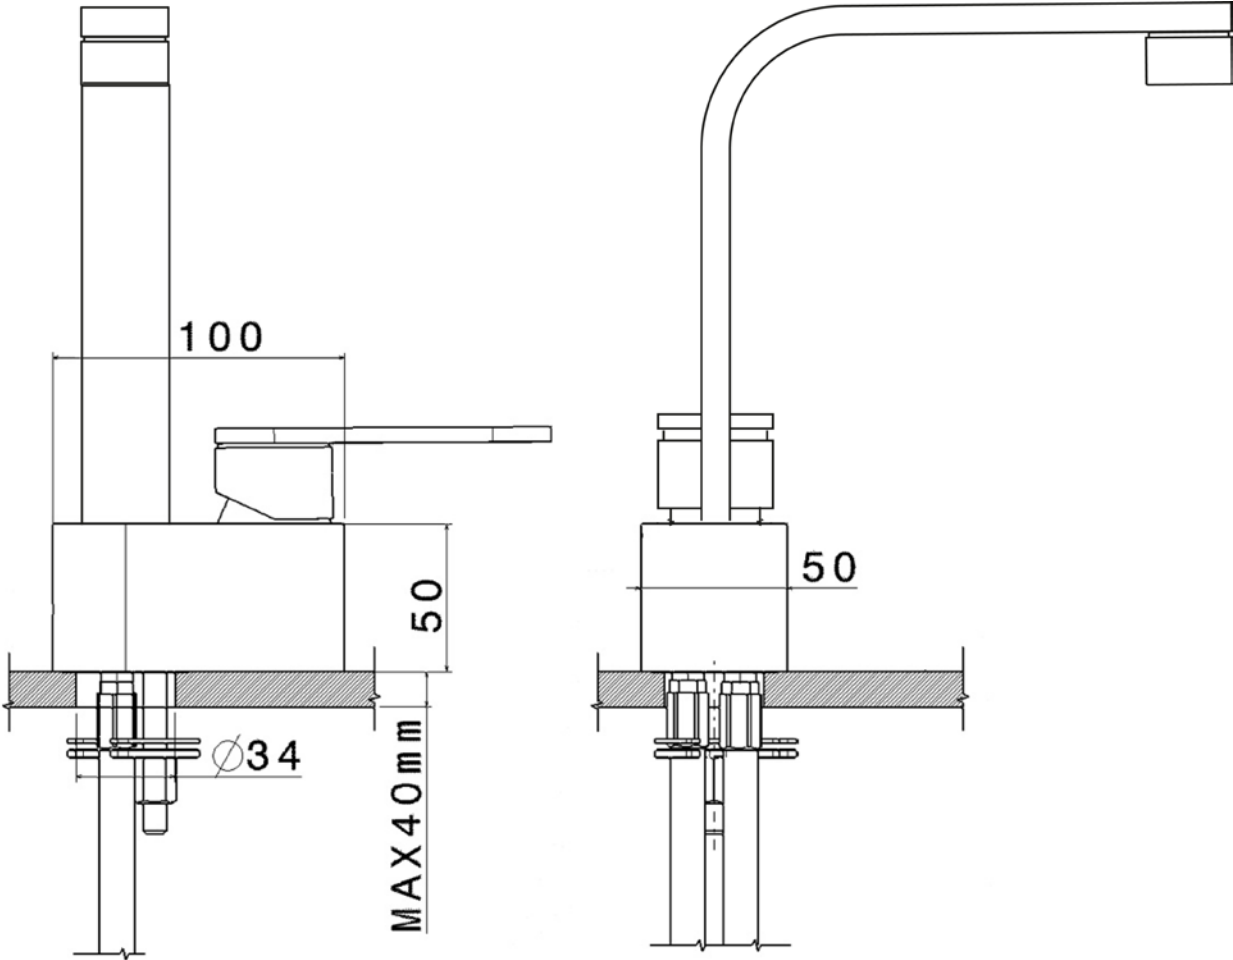

vista laterale / lateral view

vista zenitale / zenital view