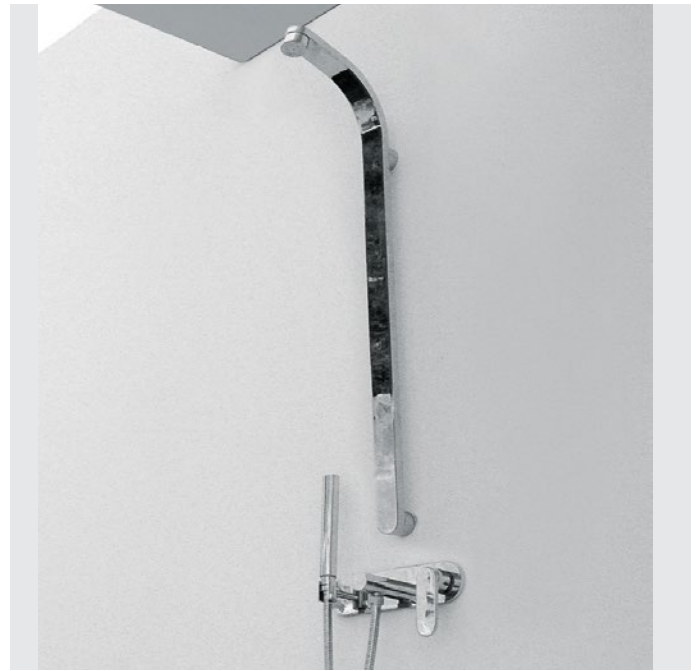

design **LUDOVICA+ROBERTO PALOMBA** and **SERGIO MORI** 2003

112082

Concealed shower set with overhead, mixer and handshower

Complements: **Line accessories:** TWO
Line accessories: HOOP

Package dim. **120 x 31 x 15 cm** | Weight **6,5 kg** | Pz. Pallet n° -

vista frontale / frontal view