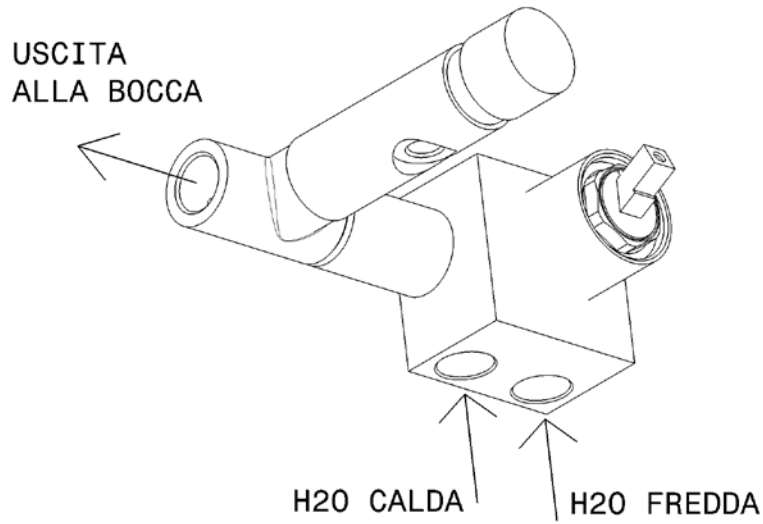

vista zenitale / zenital view