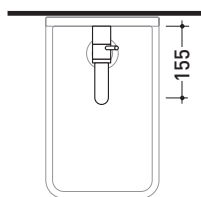

Package dim. **39 x 17 x 8 cm** | Weight **3 kg** | Pz. Pallet n° -

vista frontale / frontal view

vista laterale / lateral view

vista zenitale / zenital view

sizes in mm

BRASS: glossy finish

chrome

<http://www.ceramicaflaminia.it/en/products/307-one>

Package dim. **39 x 17 x 8 cm** | Weight **2,2 kg** | Pz. Pallet n° -

vista frontale / frontal view

vista laterale / lateral view

vista zenitale / zenital view

sizes in mm

BRASS: glossy finish

chrome

<http://www.ceramicaflaminia.it/en/products/307-one>