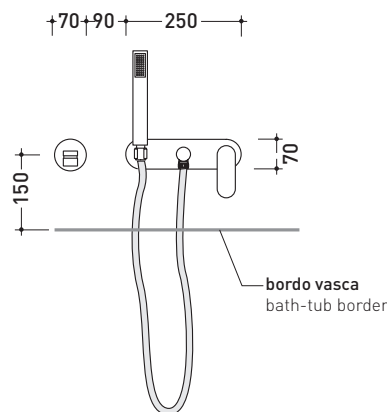

Package dim. **127 x 31 x 20 cm** | Weight **11,5 kg** | Pz. Pallet n° -

vista zenitale / zenital view

vista frontale / frontal view

vista laterale / lateral view

sizes in mm

BRASS: glossy finish

chrome

<http://www.ceramicaflaminia.it/en/products/307-one>

112570

Concealed bath set with spout, mixer and hand-shower

Complements: **Line accessories:** TWO
Line accessories: HOOP

Package dim. **40 x 24 x 16 cm** | Weight **4,7 kg** | Pz. Pallet n° -

vista zenitale / zenital view

vista frontale / frontal view

vista laterale / lateral view

sizes in mm

BRASS: glossy finish

chrome

<http://www.ceramicaflaminia.it/en/products/307-one>

©ceramicaflaminiaspa - All rights reserved. Unauthorized copying, publication, reproduction as well as partial reproduction are prohibited