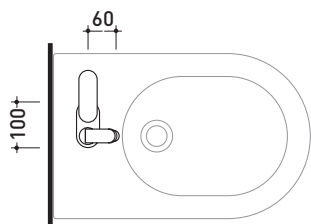

Package dim. **40 x 24 x 16 cm** | Weight **3 kg** | Pz. Pallet n° -

vista frontale / frontal view

vista laterale / lateral view

vista zenitale / zenital view

sizes in mm

BRASS: glossy finish

chrome

<http://www.ceramicaflaminia.it/en/products/307-one>

113052/F

Free-standing basin mixer

Complements: **Line accessories:** TWO
Line accessories: HOOP

Package dim. 125 x 31 x 20 cm | Weight 11,5 kg | Pz. Pallet n° -

vista zenitale / zenital view

vista frontale / frontal view

vista laterale / lateral view

sizes in mm

BRASS: glossy finish

chrome

<http://www.ceramicaflaminia.it/en/products/307-one>

©ceramicaflaminiaspa - All rights reserved. Unauthorized copying, publication, reproduction as well as partial reproduction are prohibited

Package dim. **40 x 18 x 9 cm** | Weight **2,5 kg** | Pz. Pallet n° -

vista laterale / lateral view

vista frontale / frontal view

vista zenitale / zenital view

sizes in mm

BRASS: glossy finish

chrome

<http://www.ceramicaflaminia.it/en/products/307-one>