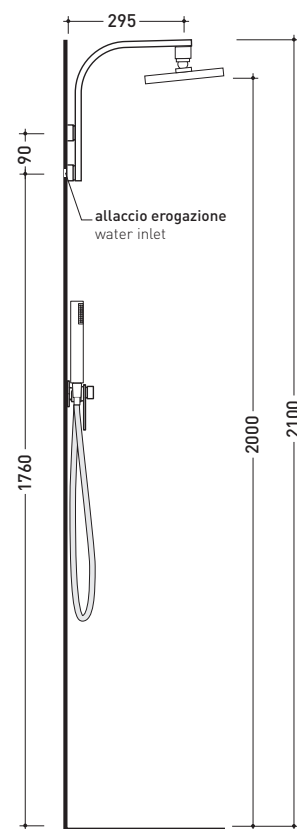

112084

Wall-mounted overhead shower

Complements: **Line accessories: TWO**
Line accessories: HOOP

Package dim. **48 x 33 x 9 cm** | Weight **3 kg** | Pz. Pallet n° -

vista zenitale / zenital view

vista frontale / frontal view

Package dim. **39 x 24 x 16 cm** | Weight **4 kg** | Pz. Pallet n° -

vista zenitale / zenital view

vista frontale / frontal view

vista laterale / lateral view

sizes in mm

BRASS: glossy finish

chrome

<http://www.ceramicaflaminia.it/en/products/307-one>

112550

Concealed shower set with overhead, mixer and handshower

Complements: **Line accessories: TWO**
Line accessories: HOOP

Package dim. **48 x 40 x 30 cm** | Weight **7 kg** | Pz. Pallet n° -

vista frontale / frontal view

vista laterale / lateral view

sizes in mm

BRASS: glossy finish

chrome

<http://www.ceramicaflaminia.it/en/products/307-one>

©ceramicaflaminiaspa - All rights reserved. Unauthorized copying, publication, reproduction as well as partial reproduction are prohibited