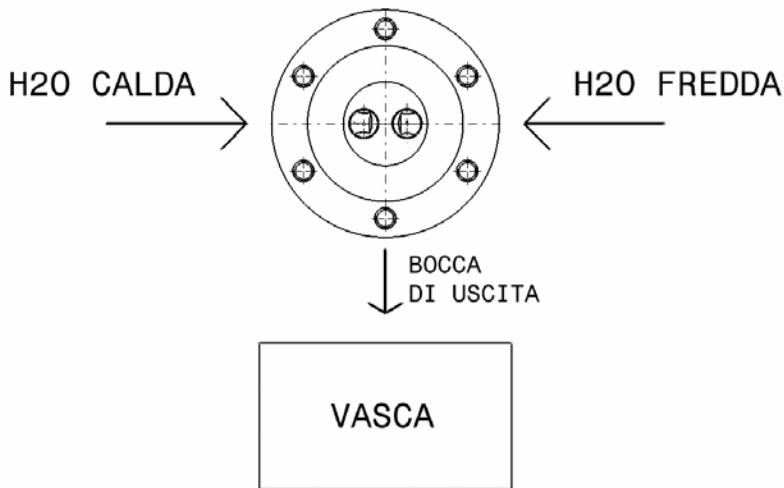

vista zenitale / zenital view