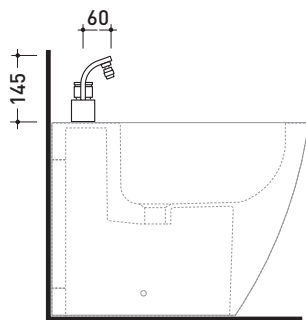

Package dim. **40 x 24 x 16 cm** | Weight **3 kg** | Pz. Pallet n° -

vista frontale / frontal view

vista laterale / lateral view

vista zenitale / zenital view

sizes in mm

BRASS: glossy finish

chrome

<http://www.ceramicaflaminia.it/en/products/307-one>

113052/F

Free-standing basin mixer

Complements: **Line accessories:** TWO
Line accessories: HOOP

Package dim. 125 x 31 x 20 cm | Weight 11,5 kg | Pz. Pallet n° -

vista zenitale / zenital view

vista frontale / frontal view

Package dim. **40 x 18 x 9 cm** | Weight **2,5 kg** | Pz. Pallet n° -

vista laterale / lateral view

vista frontale / frontal view

vista zenitale / zenital view

sizes in mm

BRASS: glossy finish

chrome

<http://www.ceramicaflaminia.it/en/products/307-one>

112560

Concealed shower mixer

Complements: **Line accessories: TWO**
Line accessories: HOOP

Package dim. **18 x 17 x 9 cm** | Weight **1 kg** | Pz. Pallet n° -

vista zenitale / zenital view

vista frontale / frontal view