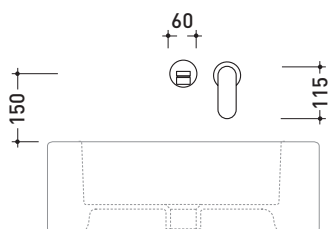

Package dim. **39 x 17 x 8 cm** | Weight **3 kg** | Pz. Pallet n° -

vista frontale / frontal view

vista laterale / lateral view

vista zenitale / zenital view

sizes in mm

BRASS: glossy finish

chrome

<http://www.ceramicaflaminia.it/en/products/307-one>