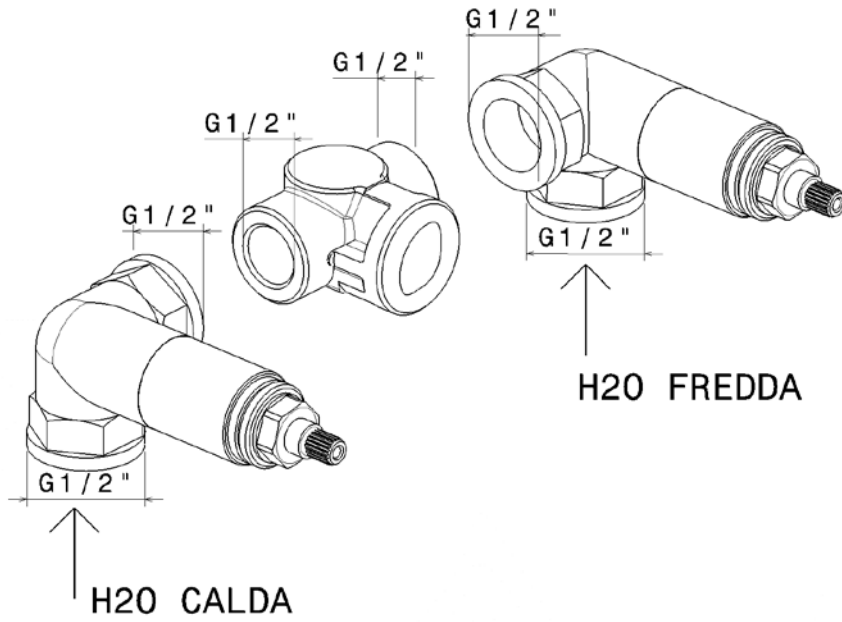

vista laterale / lateral view

vista zenitale / zenital view