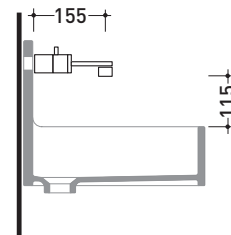

Package dim. **39 x 17 x 8 cm** | Weight **3 kg** | Pz. Pallet n° -

vista frontale / frontal view

vista laterale / lateral view

vista zenitale / zenital view

sizes in mm

BRASS: glossy finish

chrome

<http://www.ceramicaflaminia.it/en/products/307-one>

Package dim. **39 x 17 x 8 cm** | Weight **2,2 kg** | Pz. Pallet n° -

vista frontale / frontal view

vista laterale / lateral view

vista zenitale / zenital view

sizes in mm

BRASS: glossy finish

chrome

<http://www.ceramicaflaminia.it/en/products/307-one>