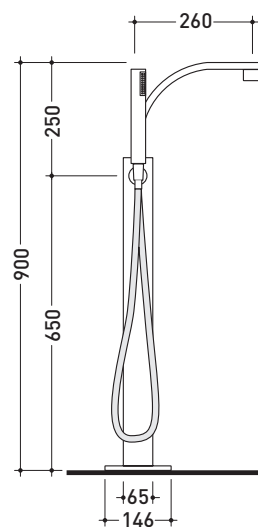

Package dim. **39 x 24 x 16 cm** | Weight **4 kg** | Pz. Pallet n° -

vista zenitale / zenital view

vista frontale / frontal view

vista laterale / lateral view

sizes in mm

BRASS: glossy finish

chrome

<http://www.ceramicaflaminia.it/en/products/307-one>

112550

Concealed shower set with overhead, mixer and handshower

Complements: **Line accessories: TWO**
Line accessories: HOOP

Package dim. **48 x 40 x 30 cm** | Weight **7 kg** | Pz. Pallet n° -

vista frontale / frontal view

Package dim. **127 x 31 x 20 cm** | Weight **11,5 kg** | Pz. Pallet n° -

vista zenitale / zenital view

vista frontale / frontal view

vista laterale / lateral view

sizes in mm

BRASS: glossy finish

chrome

<http://www.ceramicaflaminia.it/en/products/307-one>

112570

Concealed bath set with spout, mixer and hand-shower

Complements: **Line accessories:** TWO
Line accessories: HOOP

Package dim. **40 x 24 x 16 cm** | Weight **4,7 kg** | Pz. Pallet n° -

vista zenitale / zenital view