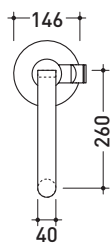

Package dim. **39 x 17 x 8 cm** | Weight **2,2 kg** | Pz. Pallet n° -

vista frontale / frontal view

vista laterale / lateral view

vista zenitale / zenital view

sizes in mm

BRASS: glossy finish

chrome

<http://www.ceramicaflaminia.it/en/products/307-one>

Package dim. **40 x 24 x 16 cm** | Weight **3 kg** | Pz. Pallet n° -

vista frontale / frontal view

vista laterale / lateral view

vista zenitale / zenital view

sizes in mm

BRASS: glossy finish

chrome

<http://www.ceramicaflaminia.it/en/products/307-one>

113052/F

Free-standing basin mixer

Complements: **Line accessories:** TWO
Line accessories: HOOP

Package dim. 125 x 31 x 20 cm | Weight 11,5 kg | Pz. Pallet n° -

vista zenitale / zenital view

vista frontale / frontal view

Package dim. **40 x 18 x 9 cm** | Weight **2,5 kg** | Pz. Pallet n° -

vista laterale / lateral view

vista frontale / frontal view

vista zenitale / zenital view

sizes in mm

BRASS: glossy finish

chrome

<http://www.ceramicaflaminia.it/en/products/307-one>