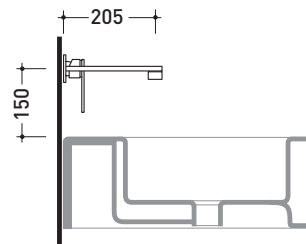

vista laterale / lateral view