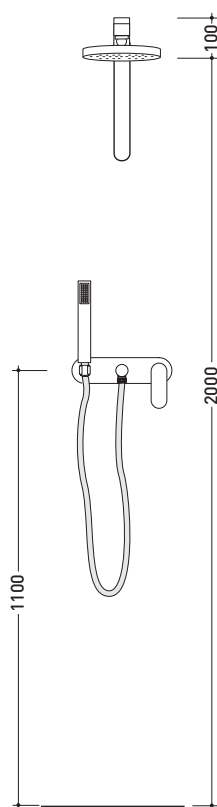

112086

Free-standing shower mixer with overhead and handshower

Complements: **Line accessories:** TWO
Line accessories: HOOP

Package dim. **122 x 48 x 22 cm** | Weight **16,5 kg** | Pz. Pallet n° -

vista zenitale / zenital view

112084

Wall-mounted overhead shower

Complements: **Line accessories: TWO**
Line accessories: HOOP

Package dim. **48 x 33 x 9 cm** | Weight **3 kg** | Pz. Pallet n° -

vista zenitale / zenital view

vista frontale / frontal view

Package dim. **39 x 24 x 16 cm** | Weight **4 kg** | Pz. Pallet n° -

vista zenitale / zenital view

vista frontale / frontal view

vista laterale / lateral view

sizes in mm

BRASS: glossy finish

chrome

<http://www.ceramicaflaminia.it/en/products/307-one>

112550

Concealed shower set with overhead, mixer and handshower

Complements: **Line accessories: TWO**
Line accessories: HOOP

Package dim. **48 x 40 x 30 cm** | Weight **7 kg** | Pz. Pallet n° -

vista frontale / frontal view