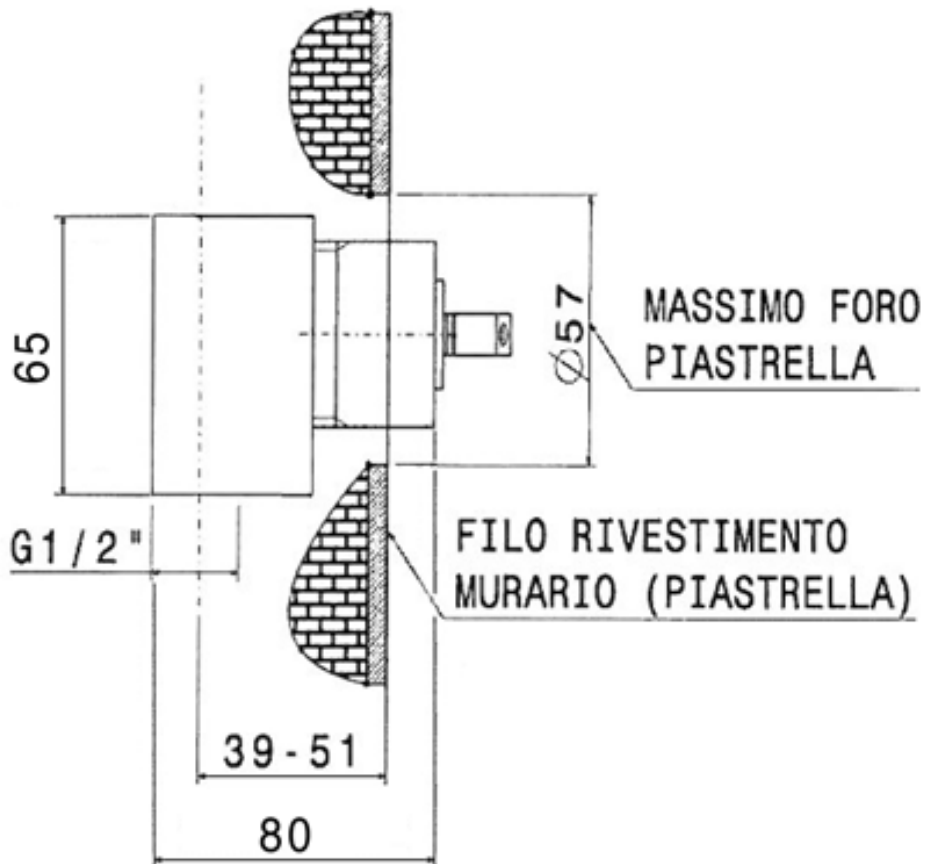

VISTA DALL'ALTO