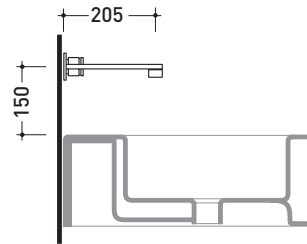

design **LUDOVICA+ROBERTO PALOMBA** and **SERGIO MORI** 2003

113060

Wall-mounted double-lever basin mixer (stop&go drain included)

Complements: **Line accessories: TWO**
Line accessories: HOOP

Package dim. **39 x 17 x 8 cm** | Weight **2,8 kg** | Pz. Pallet n° -

sizes in mm

BRASS: glossy finish

chrome

<http://www.ceramicaflaminia.it/en/products/307-one>

©ceramicaflaminiaspa - All rights reserved. Unauthorized copying, publication, reproduction as well as partial reproduction are prohibited

june 2019