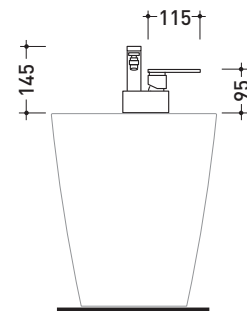

Package dim. **40 x 24 x 16 cm** | Weight **3 kg** | Pz. Pallet n° -

vista frontale / frontal view

vista laterale / lateral view

vista zenitale / zenital view

sizes in mm

BRASS: glossy finish

chrome

<http://www.ceramicaflaminia.it/en/products/307-one>

113052/F

Free-standing basin mixer

Complements: **Line accessories:** TWO
Line accessories: HOOP

Package dim. 125 x 31 x 20 cm | Weight 11,5 kg | Pz. Pallet n° -

vista zenitale / zenital view

vista frontale / frontal view

Package dim. **40 x 18 x 9 cm** | Weight **2,5 kg** | Pz. Pallet n° -

vista laterale / lateral view

vista frontale / frontal view

vista zenitale / zenital view

sizes in mm

BRASS: glossy finish

chrome

<http://www.ceramicaflaminia.it/en/products/307-one>

112560

Concealed shower mixer

Complements: **Line accessories: TWO**
Line accessories: HOOP

Package dim. **18 x 17 x 9 cm** | Weight **1 kg** | Pz. Pallet n° -

vista zenitale / zenital view

vista frontale / frontal view