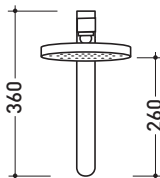

Package dim. **120 x 31 x 15 cm** | Weight **6,5 kg** | Pz. Pallet n° -

vista frontale / frontal view

vista laterale / lateral view

sizes in mm

BRASS: glossy finish

chrome

<http://www.ceramicaflaminia.it/en/products/307-one>

112084

Wall-mounted overhead shower

Complements: **Line accessories: TWO**
Line accessories: HOOP

Package dim. **48 x 33 x 9 cm** | Weight **3 kg** | Pz. Pallet n° -

vista zenitale / zenital view

vista frontale / frontal view

vista laterale / lateral view

sizes in mm

BRASS: glossy finish

chrome

<http://www.ceramicaflaminia.it/en/products/307-one>

©ceramicaflaminiaspa - All rights reserved. Unauthorized copying, publication, reproduction as well as partial reproduction are prohibited

Package dim. **39 x 24 x 16 cm** | Weight **4 kg** | Pz. Pallet n° -

vista zenitale / zenital view

vista frontale / frontal view

vista laterale / lateral view

sizes in mm

BRASS: glossy finish

chrome

<http://www.ceramicaflaminia.it/en/products/307-one>