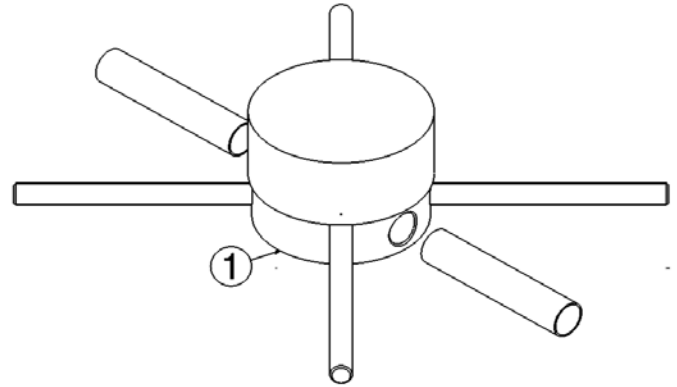

vista frontale / frontal view

vista laterale / lateral view