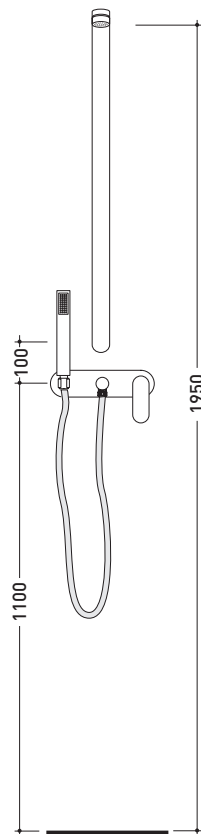

112560

Concealed shower mixer

Complements: **Line accessories: TWO**
Line accessories: HOOP

Package dim. **18 x 17 x 9 cm** | Weight **1 kg** | Pz. Pallet n° -

vista zenitale / zenital view

vista frontale / frontal view

112086

Free-standing shower mixer with overhead and handshower

Complements: **Line accessories:** TWO
Line accessories: HOOP

Package dim. **122 x 48 x 22 cm** | Weight **16,5 kg** | Pz. Pallet n° -

vista zenitale / zenital view

Package dim. **120 x 31 x 15 cm** | Weight **6,5 kg** | Pz. Pallet n° -

vista frontale / frontal view

vista laterale / lateral view

sizes in mm

BRASS: glossy finish

chrome

<http://www.ceramicaflaminia.it/en/products/307-one>

112084

Wall-mounted overhead shower

Complements: **Line accessories: TWO**
Line accessories: HOOP

Package dim. **48 x 33 x 9 cm** | Weight **3 kg** | Pz. Pallet n° -

vista zenitale / zenital view

vista frontale / frontal view