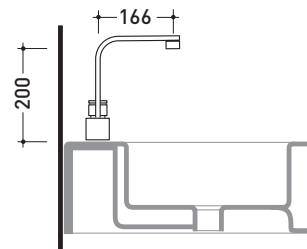

Package dim. **39 x 17 x 8 cm** | Weight **2,2 kg** | Pz. Pallet n° -

vista frontale / frontal view

vista laterale / lateral view

vista zenitale / zenital view

sizes in mm

BRASS: glossy finish

chrome

<http://www.ceramicaflaminia.it/en/products/307-one>

Package dim. **40 x 24 x 16 cm** | Weight **3 kg** | Pz. Pallet n° -

vista frontale / frontal view

vista laterale / lateral view

vista zenitale / zenital view

sizes in mm

BRASS: glossy finish

chrome

<http://www.ceramicaflaminia.it/en/products/307-one>