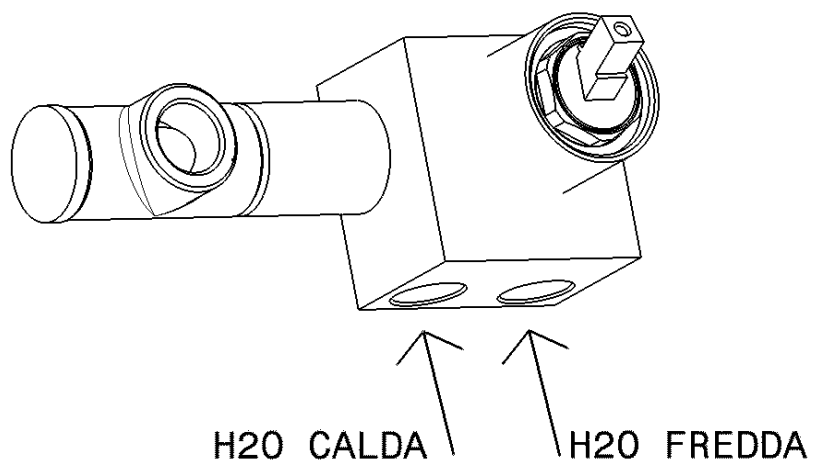

vista laterale / lateral view

vista zenitale / zenital view