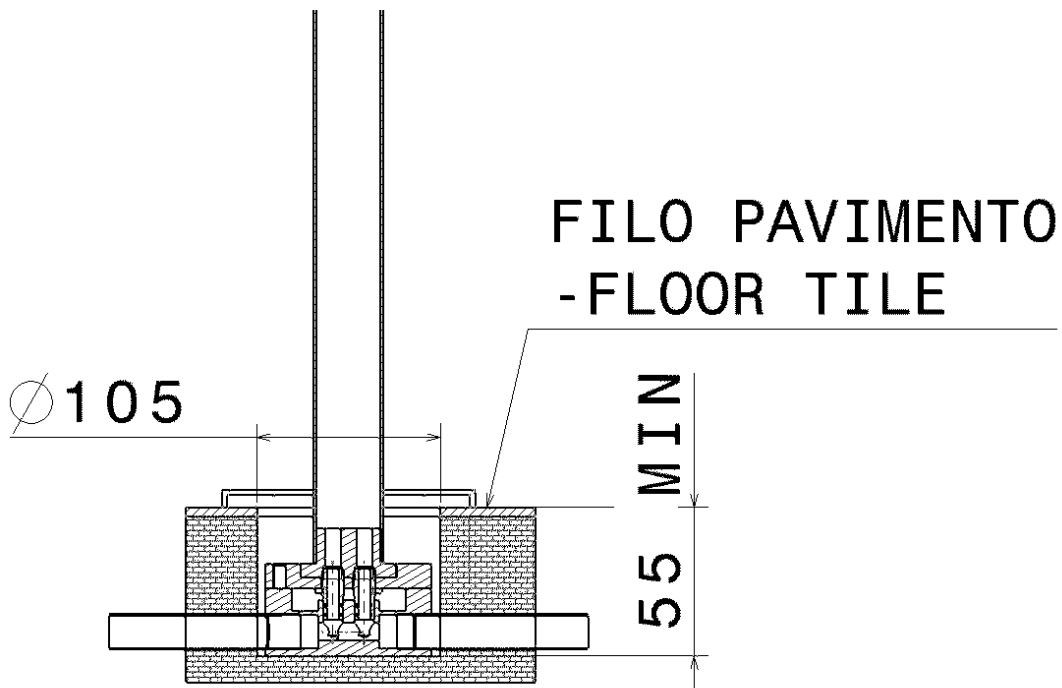

PIATTO
DOCCIA