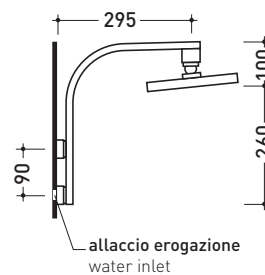

112084

Wall-mounted overhead shower

Complements: **Line accessories: TWO**
Line accessories: HOOP

Package dim. **48 x 33 x 9 cm** | Weight **3 kg** | Pz. Pallet n° -

vista zenitale / zenital view

vista frontale / frontal view

vista laterale / lateral view

sizes in mm

BRASS: glossy finish

chrome

<http://www.ceramicaflaminia.it/en/products/307-one>

©ceramicaflaminiaspa - All rights reserved. Unauthorized copying, publication, reproduction as well as partial reproduction are prohibited