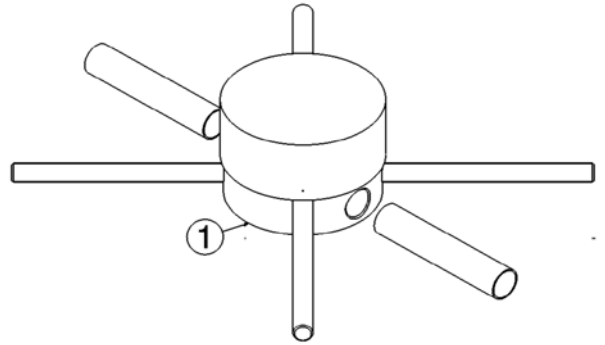

vista laterale / lateral view