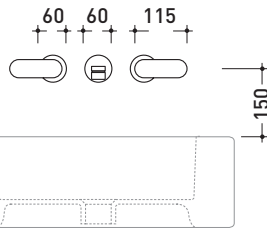

design **LUDOVICA+ROBERTO PALOMBA** and **SERGIO MORI** 2003

113060

Wall-mounted double-lever basin mixer (stop&go drain included)

Complements: **Line accessories: TWO**
Line accessories: HOOP

Package dim. **39 x 17 x 8 cm** | Weight **2,8 kg** | Pz. Pallet n° -

vista frontale / frontal view

vista laterale / lateral view

vista zenitale / zenital view

sizes in mm

BRASS: glossy finish

chrome

<http://www.ceramicaflaminia.it/en/products/307-one>

©ceramicaflaminiaspa - All rights reserved. Unauthorized copying, publication, reproduction as well as partial reproduction are prohibited

Package dim. **39 x 17 x 8 cm** | Weight **3 kg** | Pz. Pallet n° -

vista frontale / frontal view

vista laterale / lateral view

vista zenitale / zenital view

sizes in mm

BRASS: glossy finish

chrome

<http://www.ceramicaflaminia.it/en/products/307-one>