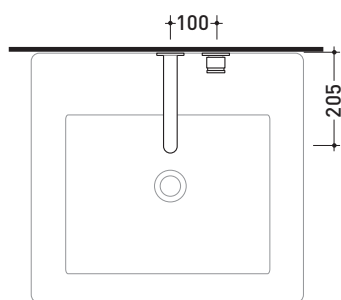

Package dim. **39 x 17 x 8 cm** | Weight **3 kg** | Pz. Pallet n° -

vista frontale / frontal view

vista laterale / lateral view

vista zenitale / zenital view

sizes in mm

BRASS: glossy finish

chrome

<http://www.ceramicaflaminia.it/en/products/307-one>