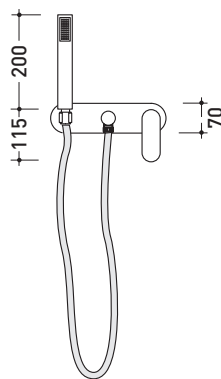

112084

Wall-mounted overhead shower

Complements: **Line accessories: TWO**
Line accessories: HOOP

Package dim. **48 x 33 x 9 cm** | Weight **3 kg** | Pz. Pallet n° -

vista zenitale / zenital view

vista frontale / frontal view

vista laterale / lateral view

sizes in mm

BRASS: glossy finish

chrome

<http://www.ceramicaflaminia.it/en/products/307-one>

©ceramicaflaminiaspa - All rights reserved. Unauthorized copying, publication, reproduction as well as partial reproduction are prohibited

june 2019

One

➔ FLAMINIA.

design **LUDOVICA+ROBERTO PALOMBA** and **SERGIO MORI** 2003

112081

Concealed shower mixer with diverter and hand-shower

Complements: **Line accessories: TWO**
Line accessories: HOOP

Package dim. **39 x 24 x 16 cm** | Weight **4 kg** | Pz. Pallet n° -

vista zenitale / zenital view

vista frontale / frontal view

vista laterale / lateral view

sizes in mm

BRASS: glossy finish

chrome

<http://www.ceramicaflaminia.it/en/products/307-one>