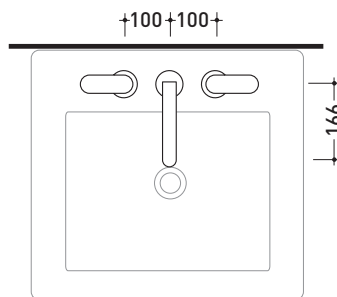

vista frontale / frontal view

sizes in mm

BRASS: glossy finish

chrome

<http://www.ceramicaflaminia.it/en/products/307-one>

©ceramicaflaminiaspa - All rights reserved. Unauthorized copying, publication, reproduction as well as partial reproduction are prohibited

june 2019