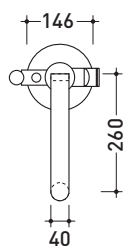

Package dim. **39 x 24 x 16 cm** | Weight **4 kg** | Pz. Pallet n° -

vista zenitale / zenital view

vista frontale / frontal view

vista laterale / lateral view

sizes in mm

BRASS: glossy finish

chrome

<http://www.ceramicaflaminia.it/en/products/307-one>

112550

Concealed shower set with overhead, mixer and handshower

Complements: **Line accessories: TWO**
Line accessories: HOOP

Package dim. **48 x 40 x 30 cm** | Weight **7 kg** | Pz. Pallet n° -

vista frontale / frontal view

vista laterale / lateral view

sizes in mm

BRASS: glossy finish

chrome

<http://www.ceramicaflaminia.it/en/products/307-one>

©ceramicaflaminiaspa - All rights reserved. Unauthorized copying, publication, reproduction as well as partial reproduction are prohibited

Package dim. **127 x 31 x 20 cm** | Weight **11,5 kg** | Pz. Pallet n° -

vista zenitale / zenital view

vista frontale / frontal view

vista laterale / lateral view

sizes in mm

BRASS: glossy finish

chrome

<http://www.ceramicaflaminia.it/en/products/307-one>