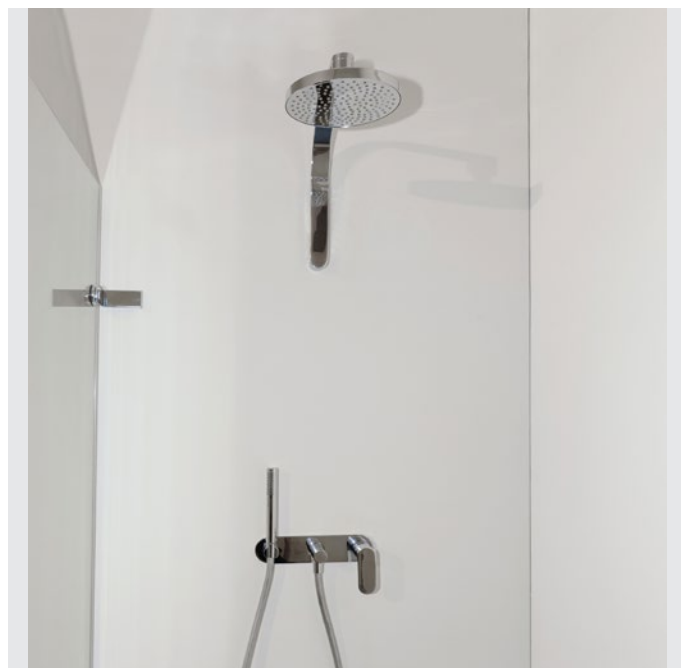

112550

Concealed shower set with overhead, mixer and handshower

Complements: **Line accessories: TWO**
Line accessories: HOOP

Package dim. **48 x 40 x 30 cm** | Weight **7 kg** | Pz. Pallet n° -

vista frontale / frontal view