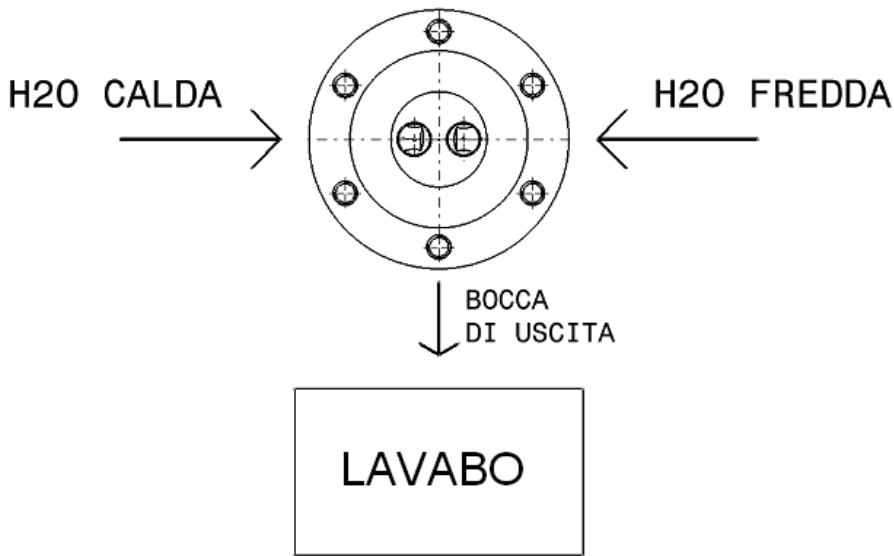

vista zenitale / zenital view

vista frontale / frontal view