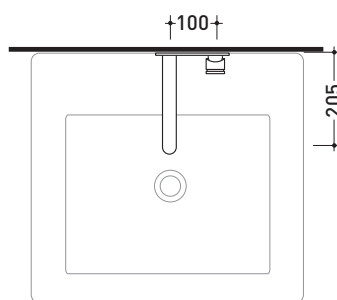

vista zenitale / zenital view

sizes in mm

BRASS: glossy finish

chrome

<http://www.ceramicaflaminia.it/en/products/307-one>

©ceramicaflaminiaspa - All rights reserved. Unauthorized copying, publication, reproduction as well as partial reproduction are prohibited

june 2019