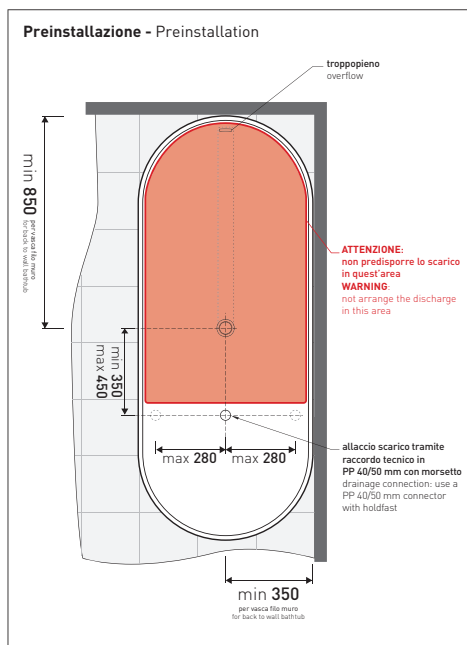

Package dim. 206 x 93 x 72 cm | Weight 160 kg | Pz. Pallet n° 1

UNI EN 14516 - CL1 Dop-No14516

vista zenitale / zenital view

Capacità Max / Max Capacity 300 L.
 Peso Netto / Net Weight 160 Kg.

vista frontale / frontal view

OV170 Oval Bicolor

Bath-tub 170 cm in Pietraluce **BICOLOR** (white/colour)
(drainage system art. SIFMW included)

● WITH OVERFLOW

Complements: **Line taps bath-tub: ONE - NOKÉ - SI - FOLD**
Line accessories: TWO - HOOP - NOKÉ - FOLD

Package dim. **206 x 93 x 72 cm** | Weight **160 kg** | Pz. Pallet n° **1**

UNI EN 14516 - CL1 Dop-No14516

vista zenitale / zenital view

Capacità Max / Max Capacity 300 L.
Peso Netto / Net Weight 160 Kg.

vista frontale / frontal view

sezione laterale / section

vista laterale / lateral view

sezione longitudinale / section

sizes in mm

PIETRALUCE: glossy finish

WHITE inside
BLACK outside

<http://www.ceramicaflaminia.it/en/products/308-oval>