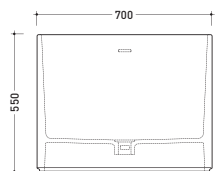

Package dim. 206 x 93 x 72 cm | Weight 160 kg | Pz. Pallet n° 1

UNI EN 14516 - CL1 Dop-No14516

vista zenitale / zenital view

Capacità Max / Max Capacity 300 L.
 Peso Netto / Net Weight 160 Kg.

vista frontale / frontal view

OV170 Oval Bicolor

Bath-tub 170 cm in Pietraluce **BICOLOR** (white/colour)
(drainage system art. SIFMW included)

● WITH OVERFLOW

Complements: **Line taps bath-tub: ONE - NOKÉ - SI - FOLD**
Line accessories: TWO - HOOP - NOKÉ - FOLD

Package dim. **206 x 93 x 72 cm** | Weight **160 kg** | Pz. Pallet n° **1**

UNI EN 14516 - CL1 Dop-No14516

vista zenitale / zenital view

Capacità Max / Max Capacity 300 L.
Peso Netto / Net Weight 160 Kg.

vista frontale / frontal view

sezione laterale / section

vista laterale / lateral view

sezione longitudinale / section

sizes in mm

PIETRALUCE: glossy finish

WHITE inside
BLACK outside

<http://www.ceramicaflaminia.it/en/products/308-oval>