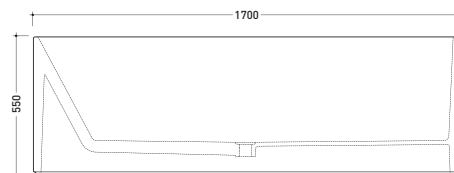

OV170 Oval Bicolor

Bath-tub 170 cm in Pietraluce **BICOLOR** (white/colour)
(drainage system art. SIFMW included)

● WITH OVERFLOW

Complements: **Line taps bath-tub: ONE - NOKÉ - SI - FOLD**
Line accessories: TWO - HOOP - NOKÉ - FOLD

Package dim. **206 x 93 x 72 cm** | Weight **160 kg** | Pz. Pallet n° **1**

UNI EN 14516 - CL1 Dop-No14516

vista zenitale / zenital view

Capacità Max / Max Capacity 300 L.
Peso Netto / Net Weight 160 Kg.

vista frontale / frontal view

sezione laterale / section

vista laterale / lateral view

sezione longitudinale / section

sizes in mm

PIETRALUCE: glossy finish

WHITE inside
BLACK outside

<http://www.ceramicaflaminia.it/en/products/308-oval>