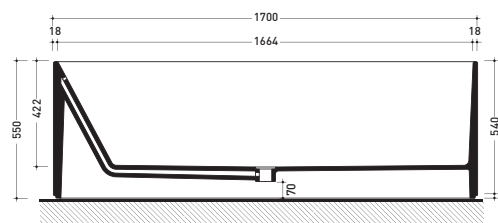

OV170 Oval Bicolor

Bath-tub 170 cm in Pietraluce **BICOLOR** (white/colour)
(drainage system art. SIFMW included)

● WITH OVERFLOW

Complements: **Line taps bath-tub: ONE - NOKÉ - SI - FOLD**
Line accessories: TWO - HOOP - NOKÉ - FOLD

Package dim. **206 x 93 x 72 cm** | Weight **160 kg** | Pz. Pallet n° **1**

UNI EN 14516 - CL1 Dop-No14516

vista zenitale / zenital view

Capacità Max / Max Capacity 300 L.
Peso Netto / Net Weight 160 Kg.

vista frontale / frontal view

sezione laterale / section

vista laterale / lateral view

sezione longitudinale / section

sizes in mm

PIETRALUCE: glossy finish

WHITE inside
BLACK outside

<http://www.ceramicaflaminia.it/en/products/308-oval>