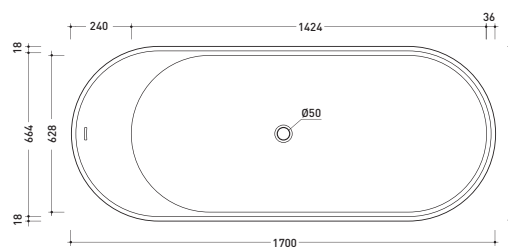

Package dim. 206 x 93 x 72 cm | Weight 160 kg | Pz. Pallet n° 1

UNI EN 14516 - CL1 Dop-No14516

vista zenitale / zenital view

Capacità Max / Max Capacity 300 L.
 Peso Netto / Net Weight 160 Kg.

vista frontale / frontal view

OV170 Oval Bicolor

Bath-tub 170 cm in Pietraluce **BICOLOR** (white/colour)
(drainage system art. SIFMW included)

● WITH OVERFLOW

Complements: **Line taps bath-tub: ONE - NOKÉ - SI - FOLD**
Line accessories: TWO - HOOP - NOKÉ - FOLD

Package dim. **206 x 93 x 72 cm** | Weight **160 kg** | Pz. Pallet n° **1**

UNI EN 14516 - CL1 Dop-No14516

vista zenitale / zenital view

Capacità Max / Max Capacity 300 L.
Peso Netto / Net Weight 160 Kg.

vista frontale / frontal view

sezione laterale / section

vista laterale / lateral view

sezione longitudinale / section

sizes in mm

PIETRALUCE: glossy finish

WHITE inside
BLACK outside

<http://www.ceramicaflaminia.it/en/products/308-oval>