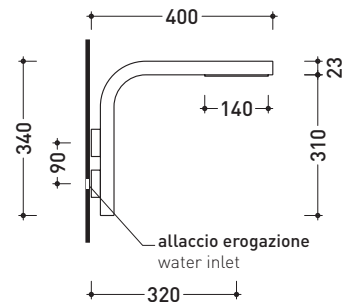

design **PATRICK NORGUET**

2007

NK3260

Concealed shower set with overhead, mixer and handshower

Complements: **Line accessories NOKÉ**

Package dim. **46 x 36 x 24 cm** | Weight **6,8 kg** | Pz. Pallet n° -

design **PATRICK NORGUET**

2007

NK3270

Wall-mounted overhead shower

Complements: **Line accessories NOKÉ**

Package dim. **46 x 36 x 24 cm**

Weight **3,2 kg**

Pz. Pallet n° -

vista zenitale / zenital view

vista frontale / frontal view

vista laterale / lateral view

sizes in mm

BRASS: finish

glossy chrome

mat black

<http://www.ceramicaflaminia.it/en/products/305-noke>

Concealed shower mixer with diverter and hand-shower

Complements: **Line accessories NOKÉ**

Package dim. **40 x 26 x 14 cm** | Weight **4,2 kg** | Pz. Pallet n° -

vista zenitale / zenital view

vista frontale / frontal view