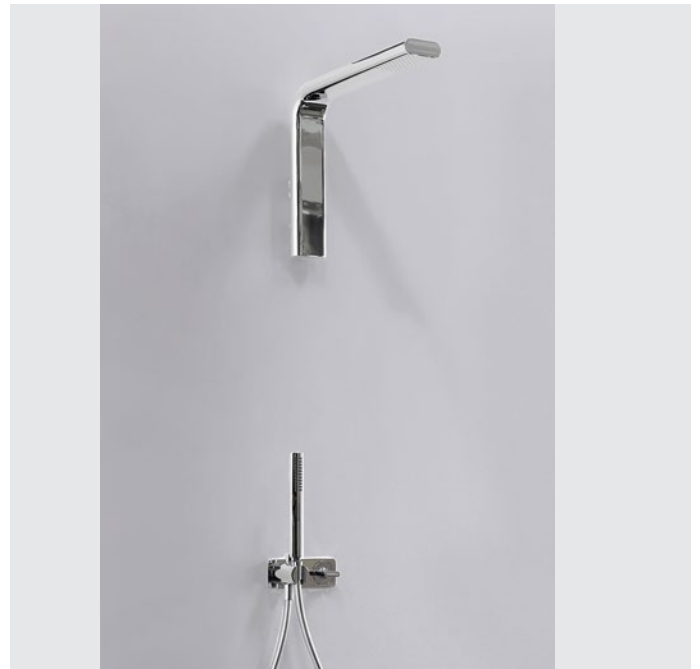

design **PATRICK NORGUET**

2007

NK3210

Single lever bidet mixer (drain included)

Complements: **Line accessories NOKÉ**

Package dim. **39 x 17 x 8 cm**

Weight **2 kg**

Pz. Pallet n° -

2007

NK3220

Single lever bidet mixer (drain included)

Complements: **Line accessories NOKÉ**

Package dim. **39 x 17 x 8 cm**

Weight **2 kg**

Pz. Pallet n° -

vista zenitale / zenital view

NK3230

Wall-mounted single lever basin mixer (drain included)

Complements: **Line accessories NOKÉ**

Package dim. **39 x 17 x 8 cm**

Weight **3,1 kg**

Pz. Pallet n° -

vista zenitale / zenital view

vista frontale / frontal view

design **PATRICK NORGUET**

2007

NK3260

Concealed shower set with overhead, mixer and handshower

Complements: **Line accessories NOKÉ**

Package dim. **46 x 36 x 24 cm** | Weight **6,8 kg** | Pz. Pallet n° -