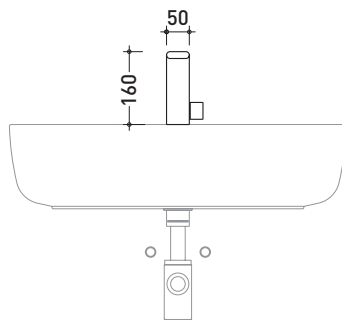

2007

NK3220

Single lever bidet mixer (drain included)

Complements: **Line accessories NOKÉ**

Package dim. **39 x 17 x 8 cm**

Weight **2 kg**

Pz. Pallet n° -

vista zenitale / zenital view

NK3230

Wall-mounted single lever basin mixer (drain included)

Complements: **Line accessories NOKÉ**

Package dim. **39 x 17 x 8 cm**

Weight **3,1 kg**

Pz. Pallet n° -

vista zenitale / zenital view

vista frontale / frontal view

Concealed shower mixer with diverter and hand-shower

Complements: **Line accessories NOKÉ**

Package dim. **40 x 26 x 14 cm** | Weight **4,2 kg** | Pz. Pallet n° -

vista zenitale / zenital view

vista frontale / frontal view

Concealed bath set with spout, mixer and hand-shower

Complements: **Line accessories NOKÉ**

Package dim. **40 x 26 x 14 cm**

Weight **5,6 kg**

Pz. Pallet n° -

vista zenitale / zenital view

vista frontale / frontal view