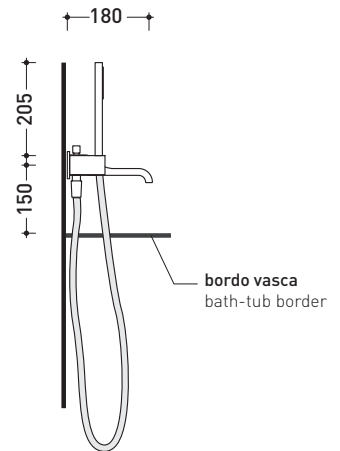

Concealed shower mixer with diverter and hand-shower

Complements: **Line accessories NOKÉ**

Package dim. **40 x 26 x 14 cm** | Weight **4,2 kg** | Pz. Pallet n° -

vista zenitale / zenital view

vista frontale / frontal view

vista laterale / lateral view

sizes in mm

BRASS: finish

glossy chrome

mat black

design **PATRICK NORGUET**

2007

NK3290

Concealed bath set with spout, mixer and hand-shower

Complements: **Line accessories NOKÉ**

Package dim. **40 x 26 x 14 cm**

Weight **5,6 kg**

Pz. Pallet n° -

vista zenitale / zenital view

vista frontale / frontal view

vista laterale / lateral view

sizes in mm

BRASS: finish

glossy chrome

mat black