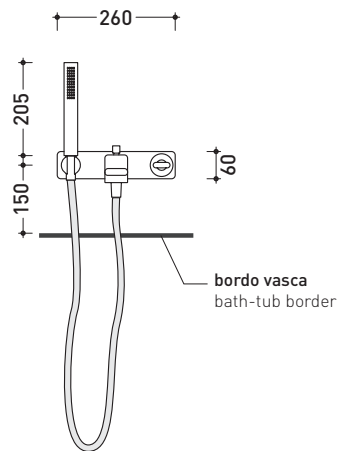

Concealed shower mixer with diverter and hand-shower

Complements: **Line accessories NOKÉ**

Package dim. **40 x 26 x 14 cm** | Weight **4,2 kg** | Pz. Pallet n° -

vista zenitale / zenital view

vista frontale / frontal view

Concealed bath set with spout, mixer and hand-shower

Complements: **Line accessories NOKÉ**

Package dim. **40 x 26 x 14 cm**

Weight **5,6 kg**

Pz. Pallet n° -

vista zenitale / zenital view

vista frontale / frontal view

vista laterale / lateral view

sizes in mm

BRASS: finish

glossy chrome

mat black