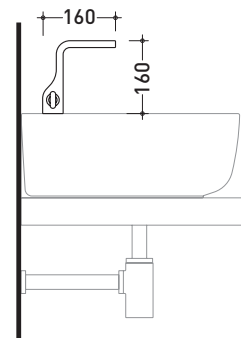

vista laterale / lateral view

sizes in mm

BRASS: finish

glossy chrome

mat black