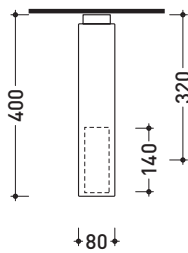

design **PATRICK NORGUET**

2007

NK3260

Concealed shower set with overhead, mixer and handshower

Complements: **Line accessories NOKÉ**

Package dim. **46 x 36 x 24 cm** | Weight **6,8 kg** | Pz. Pallet n° -

design **PATRICK NORGUET**

2007

NK3270

Wall-mounted overhead shower

Complements: **Line accessories NOKÉ**

Package dim. **46 x 36 x 24 cm**

Weight **3,2 kg**

Pz. Pallet n° -

vista zenitale / zenital view

vista frontale / frontal view

vista laterale / lateral view

sizes in mm

BRASS: finish

glossy chrome

mat black

<http://www.ceramicaflaminia.it/en/products/305-noke>

Concealed shower mixer with diverter and hand-shower

Complements: **Line accessories NOKÉ**

Package dim. **40 x 26 x 14 cm** | Weight **4,2 kg** | Pz. Pallet n° -

vista zenitale / zenital view

vista frontale / frontal view