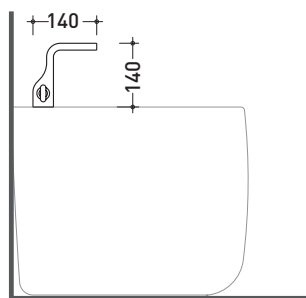

vista laterale / lateral view