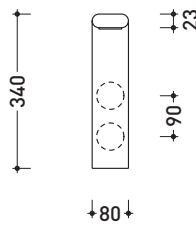

design **PATRICK NORGUET**

2007

NK3260

Concealed shower set with overhead, mixer and handshower

Complements: **Line accessories NOKÉ**

Package dim. **46 x 36 x 24 cm** | Weight **6,8 kg** | Pz. Pallet n° -

design **PATRICK NORGUET**

2007

NK3270

Wall-mounted overhead shower

Complements: **Line accessories NOKÉ**

Package dim. **46 x 36 x 24 cm**

Weight **3,2 kg**

Pz. Pallet n° -

vista zenitale / zenital view

vista frontale / frontal view

vista laterale / lateral view

sizes in mm

BRASS: finish

glossy chrome

mat black

<http://www.ceramicaflaminia.it/en/products/305-noke>

Concealed shower mixer with diverter and hand-shower

Complements: **Line accessories NOKÉ**

Package dim. **40 x 26 x 14 cm** | Weight **4,2 kg** | Pz. Pallet n° -

vista zenitale / zenital view

vista frontale / frontal view