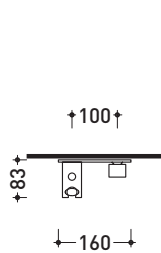

vista zenitale / zenital view

vista frontale / frontal view

vista laterale / lateral view

sizes in mm

BRASS: finish

glossy chrome

mat black

<http://www.ceramicaflaminia.it/en/products/305-noke>

Concealed shower mixer with diverter and hand-shower

Complements: **Line accessories NOKÉ**

Package dim. **40 x 26 x 14 cm** | Weight **4,2 kg** | Pz. Pallet n° -

vista zenitale / zenital view

vista frontale / frontal view