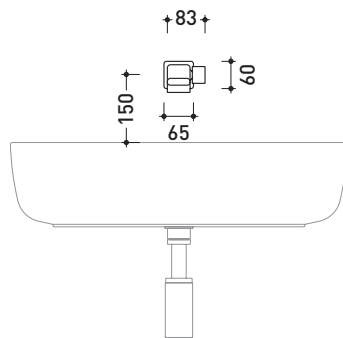

2007

NK3220

Single lever bidet mixer (drain included)

Complements: **Line accessories NOKÉ**

Package dim. **39 x 17 x 8 cm**

Weight **2 kg**

Pz. Pallet n° -

vista zenitale / zenital view

NK3230

Wall-mounted single lever basin mixer (drain included)

Complements: **Line accessories NOKÉ**

Package dim. **39 x 17 x 8 cm**

Weight **3,1 kg**

Pz. Pallet n° -

vista zenitale / zenital view

vista frontale / frontal view

Concealed shower mixer with diverter and hand-shower

Complements: **Line accessories NOKÉ**

Package dim. **40 x 26 x 14 cm** | Weight **4,2 kg** | Pz. Pallet n° -

vista zenitale / zenital view

vista frontale / frontal view

Concealed bath set with spout, mixer and hand-shower

Complements: **Line accessories NOKÉ**

Package dim. **40 x 26 x 14 cm**

Weight **5,6 kg**

Pz. Pallet n° -

vista zenitale / zenital view

vista frontale / frontal view