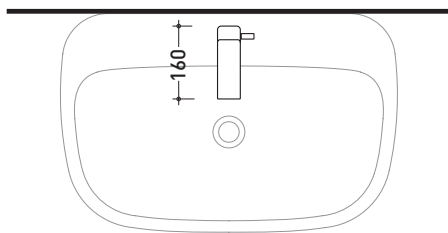

2007

NK3220

Single lever bidet mixer (drain included)

Complements: **Line accessories NOKÉ**

Package dim. **39 x 17 x 8 cm**

Weight **2 kg**

Pz. Pallet n° -

vista zenitale / zenital view

vista frontale / frontal view

vista laterale / lateral view

sizes in mm

BRASS: finish

glossy chrome

mat black

design **PATRICK NORGUET**

2007

NK3230

Wall-mounted single lever basin mixer (drain included)

Complements: **Line accessories NOKÉ**

Package dim. **39 x 17 x 8 cm**

Weight **3,1 kg**

Pz. Pallet n° -

vista zenitale / zenital view

vista frontale / frontal view

Concealed bath set with spout, mixer and hand-shower

Complements: **Line accessories NOKÉ**

Package dim. **40 x 26 x 14 cm**

Weight **5,6 kg**

Pz. Pallet n° -

vista zenitale / zenital view

vista frontale / frontal view