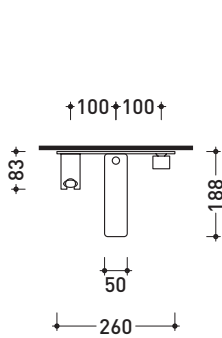

Concealed shower mixer with diverter and hand-shower

Complements: **Line accessories NOKÉ**

Package dim. **40 x 26 x 14 cm** | Weight **4,2 kg** | Pz. Pallet n° -

vista zenitale / zenital view

vista frontale / frontal view

vista laterale / lateral view

sizes in mm

BRASS: finish

glossy chrome

mat black

design **PATRICK NORGUET**

2007

NK3290

Concealed bath set with spout, mixer and hand-shower

Complements: **Line accessories NOKÉ**

Package dim. **40 x 26 x 14 cm**

Weight **5,6 kg**

Pz. Pallet n° -

vista zenitale / zenital view

vista frontale / frontal view