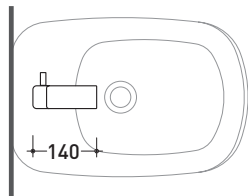

design **PATRICK NORGUET**

2007

NK3210

Single lever bidet mixer (drain included)

Complements: **Line accessories NOKÉ**

Package dim. **39 x 17 x 8 cm**

Weight **2 kg**

Pz. Pallet n° -

vista zenitale / zenital view

vista laterale / lateral view

vista frontale / frontal view

sizes in mm

BRASS: finish

glossy chrome

mat black

design **PATRICK NORGUET**

Concealed shower mixer with diverter and hand-shower

Complements: **Line accessories NOKÉ**

Package dim. **40 x 26 x 14 cm** | Weight **4,2 kg** | Pz. Pallet n° -

vista zenitale / zenital view

vista frontale / frontal view

Concealed bath set with spout, mixer and hand-shower

Complements: **Line accessories NOKÉ**

Package dim. **40 x 26 x 14 cm**

Weight **5,6 kg**

Pz. Pallet n° -

vista zenitale / zenital view

vista frontale / frontal view