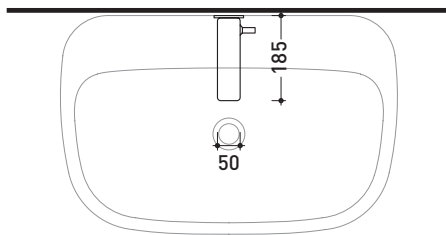

2007

NK3220

Single lever bidet mixer (drain included)

Complements: **Line accessories NOKÉ**

Package dim. **39 x 17 x 8 cm**

Weight **2 kg**

Pz. Pallet n° -

vista zenitale / zenital view

NK3230

Wall-mounted single lever basin mixer (drain included)

Complements: **Line accessories NOKÉ**

Package dim. **39 x 17 x 8 cm**

Weight **3,1 kg**

Pz. Pallet n° -

vista zenitale / zenital view

vista frontale / frontal view

vista laterale / lateral view

sizes in mm

BRASS: finish

glossy chrome

mat black

MURATURA INCASSO

muro grezzo

rivestimento
piastrelle ecc..

Concealed bath set with spout, mixer and hand-shower

Complements: **Line accessories NOKÉ**

Package dim. **40 x 26 x 14 cm**

Weight **5,6 kg**

Pz. Pallet n° -

vista zenitale / zenital view

vista frontale / frontal view