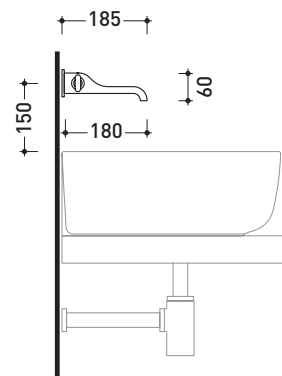

2007

NK3220

Single lever bidet mixer (drain included)

Complements: **Line accessories NOKÉ**

Package dim. **39 x 17 x 8 cm**

Weight **2 kg**

Pz. Pallet n° -

vista zenitale / zenital view

NK3230

Wall-mounted single lever basin mixer (drain included)

Complements: **Line accessories NOKÉ**

Package dim. **39 x 17 x 8 cm**

Weight **3,1 kg**

Pz. Pallet n° -

vista zenitale / zenital view

vista frontale / frontal view

Concealed shower mixer with diverter and hand-shower

Complements: **Line accessories NOKÉ**

Package dim. **40 x 26 x 14 cm** | Weight **4,2 kg** | Pz. Pallet n° -

vista zenitale / zenital view

vista frontale / frontal view

Concealed bath set with spout, mixer and hand-shower

Complements: **Line accessories NOKÉ**

Package dim. **40 x 26 x 14 cm**

Weight **5,6 kg**

Pz. Pallet n° -

vista zenitale / zenital view

vista frontale / frontal view