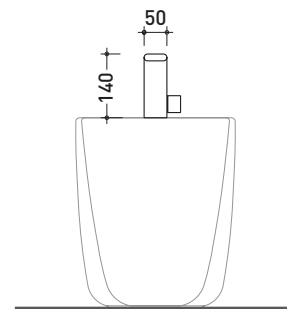

vista frontale / frontal view

sizes in mm

BRASS: finish

glossy chrome

mat black