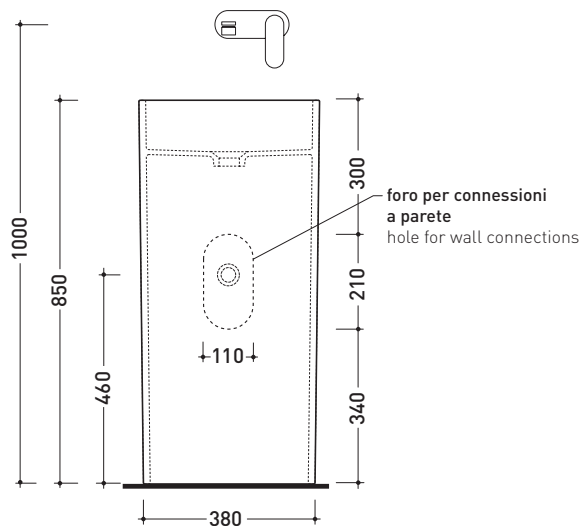

Complements: **Line wall-taps basin: ONE - NOKÈ - SI**
Line accessories: TWO - HOOP - NOKÈ - FOLD

Technical accessories: **Chrome siphon (SIFL/CR)**
Stop & Go drain (PLSG)
Ceramic Stop&Go drain (PLCE)

Package dim. **42,5 x 42,5 x 90 cm** | Weight **45 kg** | Pz. Pallet n° **4**

CE UNI EN 14688 - CL00 Dop-No14688

vista zenitale / zenital view

vista frontale / frontal view

sezione longitudinale / section

sizes in mm

Please consider a 2% tolerance on indicated measurements

CERAMIC: glossy finish

Package dim. **42,5 x 42,5 x 90 cm** | Weight **45 kg** | Pz. Pallet n° **4**

CE UNI EN 14688 - CL00 Dop-No14688

vista zenitale / zenital view

allaccio scarico tramite
 raccordo tecnico per lavabo in
 PP 40/50 mm con morsetto
 drainage connection: use a PP
 40/50 mm connector for
 washbasin with holdfast

vista zenitale / zenital view

vista frontale / frontal view

sezione longitudinale / section

sizes in mm

Please consider a 2% tolerance on indicated measurements

CERAMIC: glossy finish

matt finish

METAL