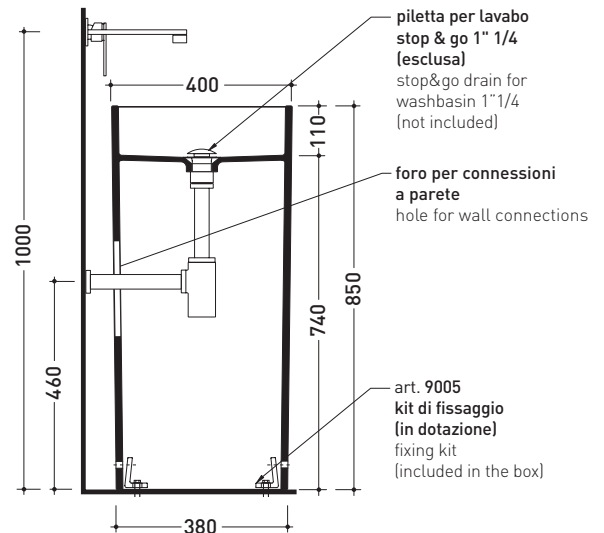

Monowash

➔ **FLAMINIA.**

design **GIULIO CAPPELLINI**

2005

MW40P Monowash 40

Wall column-basin 40 cm

(floor fixing kit art. 9005 included)

• WITHOUT OVERFLOW • WITHOUT TAP LEDGE

Complements: **Line wall-taps basin: ONE - NOKÈ - SI**
Line accessories: TWO - HOOP - NOKÈ - FOLD

Technical accessories: **Chrome siphon (SIFL/CR)**
Stop & Go drain (PLSG)
Ceramic Stop&Go drain (PLCE)

Package dim. **42,5 x 42,5 x 90 cm** | Weight **45 kg** | Pz. Pallet n° **4**

CE UNI EN 14688 - CL00 Dop-No14688

vista zenitale / zenital view

vista frontale / frontal view

sezione longitudinale / section

sizes in mm

Please consider a 2% tolerance on indicated measurements

CERAMIC: glossy finish

Package dim. **42,5 x 42,5 x 90 cm** | Weight **45 kg** | Pz. Pallet n° **4**

CE UNI EN 14688 - CL00 Dop-No14688

vista zenitale / zenital view

allaccio scarico tramite
 raccordo tecnico per lavabo in
 PP 40/50 mm con morsetto
 drainage connection: use a PP
 40/50 mm connector for
 washbasin with holdfast