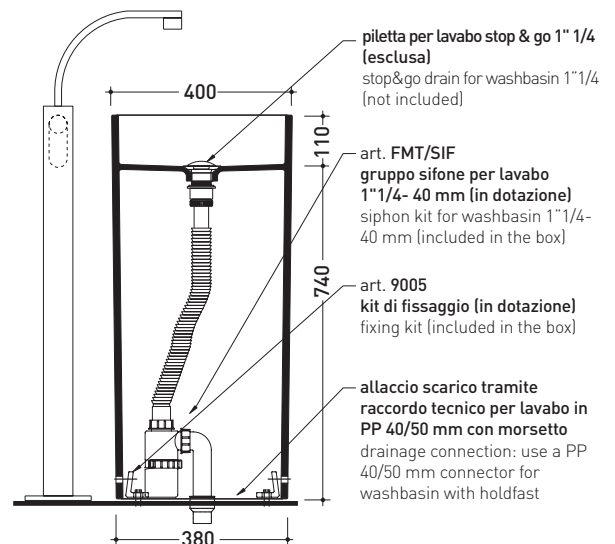

april 2020

Monowash

➔ **FLAMINIA.**

design **GIULIO CAPPELLINI**

2005

MW40C Monowash 40

Standing column-basin 40 cm

(floor fixing kit art. 9005 and siphon art. FMT/SIF included)

• WITHOUT OVERFLOW • WITHOUT TAP LEDGE

Complements: **Line taps basin free-standing: ONE - FOLD**
Line accessories: TWO - HOOP - NOKÉ - FOLD

Technical accessories: **Stop & Go drain (PLSG)**
Ceramic Stop&Go drain (PLCE)

Package dim. **42,5 x 42,5 x 90 cm** | Weight **45 kg** | Pz. Pallet n° **4**

CE UNI EN 14688 - CL00 Dop-No14688

vista zenitale / zenital view

allaccio scarico tramite
 raccordo tecnico per lavabo in
 PP 40/50 mm con morsetto
 drainage connection: use a PP
 40/50 mm connector for
 washbasin with holdfast

vista zenitale / zenital view

vista frontale / frontal view

sezione longitudinale / section

sizes in mm

Please consider a 2% tolerance on indicated measurements

CERAMIC: glossy finish

matt finish

METAL