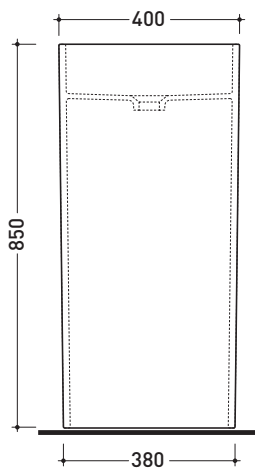

CE UNI EN 14688 - CL00 Dop-No14688

vista zenitale / zenital view

vista frontale / frontal view

sezione longitudinale / section

sizes in mm

Please consider a 2% tolerance on indicated measurements

CERAMIC: glossy finish

Package dim. **42,5 x 42,5 x 90 cm** | Weight **45 kg** | Pz. Pallet n° **4**

CE UNI EN 14688 - CL00 Dop-No14688

vista zenitale / zenital view

allaccio scarico tramite
 raccordo tecnico per lavabo in
 PP 40/50 mm con morsetto
 drainage connection: use a PP
 40/50 mm connector for
 washbasin with holdfast

vista zenitale / zenital view

vista frontale / frontal view

sezione longitudinale / section

sizes in mm

Please consider a 2% tolerance on indicated measurements

CERAMIC: glossy finish

matt finish

METAL