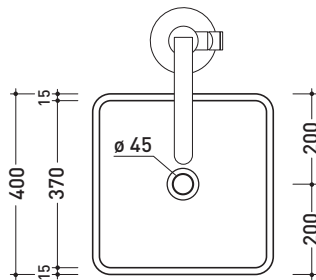

CE UNI EN 14688 - CL00 Dop-No14688

vista zenitale / zenital view

vista frontale / frontal view

sezione longitudinale / section

sizes in mm

Please consider a 2% tolerance on indicated measurements

CERAMIC: glossy finish

• WITHOUT OVERFLOW • WITHOUT TAP LEDGE

Complements: **Line taps basin free-standing: ONE - FOLD**
Line accessories: TWO - HOOP - NOKÉ - FOLD

Technical accessories: **Stop & Go drain (PLSG)**
Ceramic Stop&Go drain (PLCE)

Package dim. **42,5 x 42,5 x 90 cm** | Weight **45 kg** | Pz. Pallet n° **4**

CE UNI EN 14688 - CL00 Dop-No14688

vista zenitale / zenital view

allaccio scarico tramite
 raccordo tecnico per lavabo in
 PP 40/50 mm con morsetto
 drainage connection: use a PP
 40/50 mm connector for
 washbasin with holdfast

vista zenitale / zenital view

vista frontale / frontal view

sezione longitudinale / section

sizes in mm

Please consider a 2% tolerance on indicated measurements

CERAMIC: glossy finish

matt finish

METAL