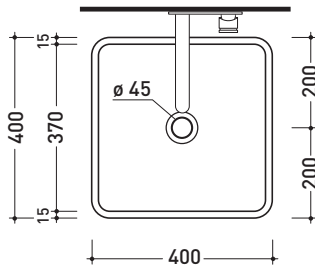

Complements: **Line wall-taps basin: ONE - NOKÈ - SI**
Line accessories: TWO - HOOP - NOKÈ - FOLD

Technical accessories: **Chrome siphon (SIFL/CR)**
Stop & Go drain (PLSG)
Ceramic Stop&Go drain (PLCE)

Package dim. **42,5 x 42,5 x 90 cm** | Weight **45 kg** | Pz. Pallet n° **4**

CE UNI EN 14688 - CL00 Dop-No14688

vista zenitale / zenital view

vista frontale / frontal view

sezione longitudinale / section

sizes in mm

Please consider a 2% tolerance on indicated measurements

CERAMIC: glossy finish

Package dim. **42,5 x 42,5 x 90 cm** | Weight **45 kg** | Pz. Pallet n° **4**

CE UNI EN 14688 - CL00 Dop-No14688

vista zenitale / zenital view

allaccio scarico tramite
 raccordo tecnico per lavabo in
 PP 40/50 mm con morsetto
 drainage connection: use a PP
 40/50 mm connector for
 washbasin with holdfast

vista zenitale / zenital view

vista frontale / frontal view

sezione longitudinale / section

sizes in mm

Please consider a 2% tolerance on indicated measurements

CERAMIC: glossy finish

matt finish

METAL