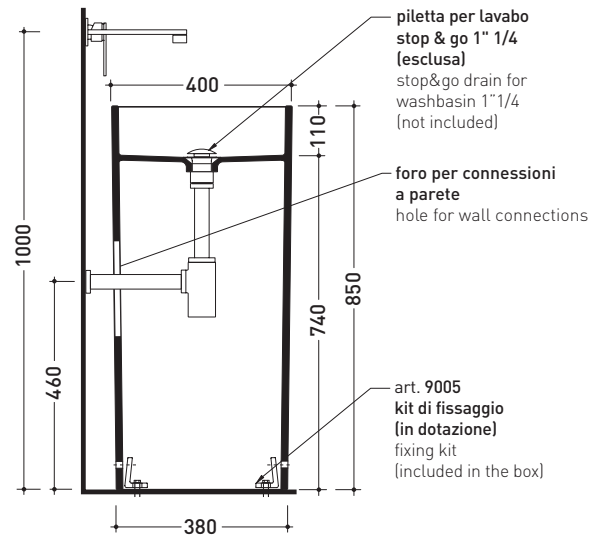

Monowash

➔ **FLAMINIA.**

design **GIULIO CAPPELLINI**

2005

MW40P Monowash 40

Wall column-basin 40 cm

(floor fixing kit art. 9005 included)

• WITHOUT OVERFLOW • WITHOUT TAP LEDGE

Complements: **Line wall-taps basin: ONE - NOKÈ - SI**
Line accessories: TWO - HOOP - NOKÈ - FOLD

Technical accessories: **Chrome siphon (SIFL/CR)**
Stop & Go drain (PLSG)
Ceramic Stop&Go drain (PLCE)

Package dim. **42,5 x 42,5 x 90 cm** | Weight **45 kg** | Pz. Pallet n° **4**

CE UNI EN 14688 - CL00 Dop-No14688

vista zenitale / zenital view

vista frontale / frontal view

sezione longitudinale / section

sizes in mm

Please consider a 2% tolerance on indicated measurements

CERAMIC: glossy finish

Package dim. **42,5 x 42,5 x 90 cm** | Weight **45 kg** | Pz. Pallet n° **4**

CE UNI EN 14688 - CL00 Dop-No14688

vista zenitale / zenital view

allaccio scarico tramite
 raccordo tecnico per lavabo in
 PP 40/50 mm con morsetto
 drainage connection: use a PP
 40/50 mm connector for
 washbasin with holdfast