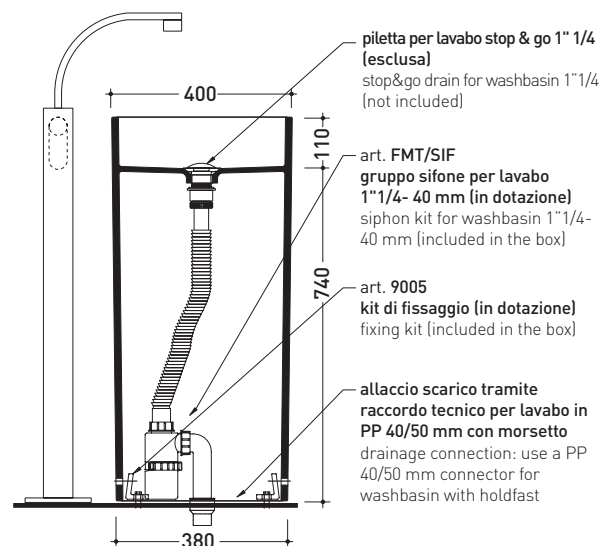

● WITHOUT OVERFLOW ● WITHOUT TAP LEDGE

Complements: **Line taps basin free-standing: ONE - FOLD**
Line accessories: TWO - HOOP - NOKÉ - FOLD

Technical accessories: **Stop & Go drain (PLSG)**
Ceramic Stop&Go drain (PLCE)

Package dim. **42,5 x 42,5 x 90 cm** | Weight **45 kg** | Pz. Pallet n° **4**

CE UNI EN 14688 - CL00 Dop-No14688

vista zenitale / zenital view

allaccio scarico tramite
 raccordo tecnico per lavabo in
 PP 40/50 mm con morsetto
 drainage connection: use a PP
 40/50 mm connector for
 washbasin with holdfast

vista zenitale / zenital view

vista frontale / frontal view

sezione longitudinale / section

piletta per lavabo stop & go 1" 1/4
 (esclusa)
 stop&go drain for washbasin 1"1/4
 (not included)

art. FMT/SIF
 gruppo sifone per lavabo
 1"1/4- 40 mm (in dotazione)
 siphon kit for washbasin 1"1/4-
 40 mm (included in the box)

art. 9005
 kit di fissaggio (in dotazione)
 fixing kit (included in the box)

allaccio scarico tramite
 raccordo tecnico per lavabo in
 PP 40/50 mm con morsetto
 drainage connection: use a PP
 40/50 mm connector for
 washbasin with holdfast