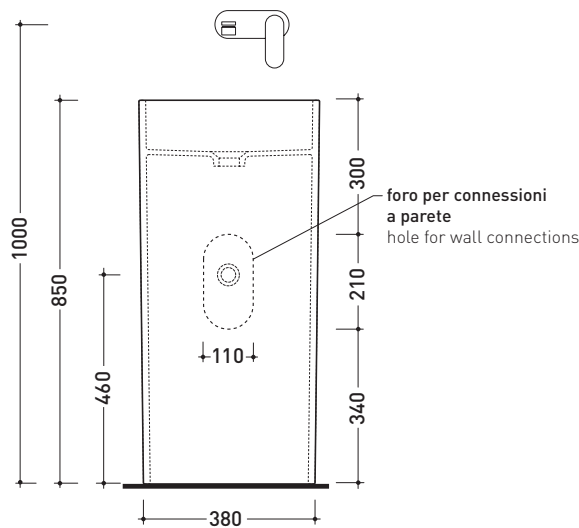

Monowash

➔ **FLAMINIA.**

design **GIULIO CAPPELLINI**

2005

MW40P Monowash 40

Wall column-basin 40 cm

(floor fixing kit art. 9005 included)

• WITHOUT OVERFLOW • WITHOUT TAP LEDGE

Complements: **Line wall-taps basin: ONE - NOKÈ - SI**
Line accessories: TWO - HOOP - NOKÈ - FOLD

Technical accessories: **Chrome siphon (SIFL/CR)**
Stop & Go drain (PLSG)
Ceramic Stop&Go drain (PLCE)

Package dim. **42,5 x 42,5 x 90 cm** | Weight **45 kg** | Pz. Pallet n° **4**

CE UNI EN 14688 - CL00 Dop-No14688

vista zenitale / zenital view

vista frontale / frontal view

sezione longitudinale / section

sizes in mm

Please consider a 2% tolerance on indicated measurements

CERAMIC: glossy finish

Package dim. **42,5 x 42,5 x 90 cm** | Weight **45 kg** | Pz. Pallet n° **4**

CE UNI EN 14688 - CL00 Dop-No14688

vista zenitale / zenital view

allaccio scarico tramite
 raccordo tecnico per lavabo in
 PP 40/50 mm con morsetto
 drainage connection: use a PP
 40/50 mm connector for
 washbasin with holdfast