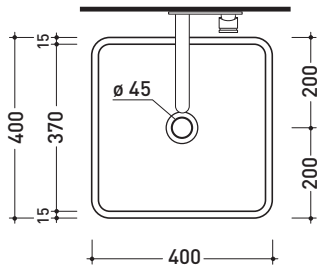

Monowash

➔ **FLAMINIA.**

design **GIULIO CAPPELLINI**

2005

MW40P Monowash 40

Wall column-basin 40 cm

(floor fixing kit art. 9005 included)

• WITHOUT OVERFLOW • WITHOUT TAP LEDGE

Complements: **Line wall-taps basin: ONE - NOKÈ - SI**
Line accessories: TWO - HOOP - NOKÈ - FOLD

Technical accessories: **Chrome siphon (SIFL/CR)**
Stop & Go drain (PLSG)
Ceramic Stop&Go drain (PLCE)

Package dim. **42,5 x 42,5 x 90 cm** | Weight **45 kg** | Pz. Pallet n° **4**

CE UNI EN 14688 - CL00 Dop-No14688

vista zenitale / zenital view

vista frontale / frontal view

sezione longitudinale / section

sizes in mm

Please consider a 2% tolerance on indicated measurements

CERAMIC: glossy finish

Package dim. **42,5 x 42,5 x 90 cm** | Weight **45 kg** | Pz. Pallet n° **4**

CE UNI EN 14688 - CL00 Dop-No14688

vista zenitale / zenital view

allaccio scarico tramite
 raccordo tecnico per lavabo in
 PP 40/50 mm con morsetto
 drainage connection: use a PP
 40/50 mm connector for
 washbasin with holdfast