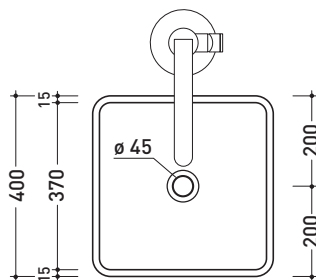

CE UNI EN 14688 - CL00 Dop-No14688

vista zenitale / zenital view

vista frontale / frontal view

sezione longitudinale / section

sizes in mm

Please consider a 2% tolerance on indicated measurements

CERAMIC: glossy finish

● WITHOUT OVERFLOW ● WITHOUT TAP LEDGE

Complements: **Line taps basin free-standing: ONE - FOLD**
Line accessories: TWO - HOOP - NOKÉ - FOLD

Technical accessories: **Stop & Go drain (PLSG)**
Ceramic Stop&Go drain (PLCE)

Package dim. **42,5 x 42,5 x 90 cm** | Weight **45 kg** | Pz. Pallet n° **4**

CE UNI EN 14688 - CL00 Dop-No14688

vista zenitale / zenital view

allaccio scarico tramite
 raccordo tecnico per lavabo in
 PP 40/50 mm con morsetto
 drainage connection: use a PP
 40/50 mm connector for
 washbasin with holdfast

vista zenitale / zenital view

vista frontale / frontal view

sezione longitudinale / section

piletta per lavabo stop & go 1" 1/4
 (esclusa)
 stop&go drain for washbasin 1"1/4
 (not included)

art. FMT/SIF
 gruppo sifone per lavabo
 1"1/4- 40 mm (in dotazione)
 siphon kit for washbasin 1"1/4-
 40 mm (included in the box)