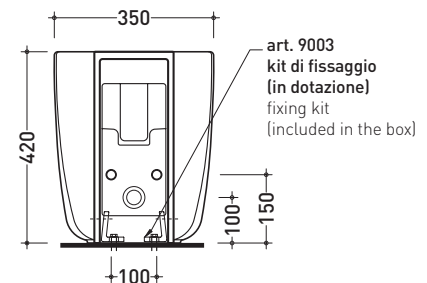

Technical accessories: **Short chrome siphon for bidet** (SIFB/CR)  
**Stop & Go drain** (PLSG)  
**CERAMIC Stop & Go drain** (PLCE)  
**Two piece set chrome tap filters** (RF026)

Package dim. 53 x 35,5 x 43 cm | Weight 29,5 kg | Pz. Pallet n° 15

CE UNI EN 14528 - CL20 Dop-No14528

vista zenitale / zenital view

vista laterale / lateral view

sezione longitudinale / section

vista retro / back view

sizes in mm

Please consider a 2% tolerance on indicated measurements