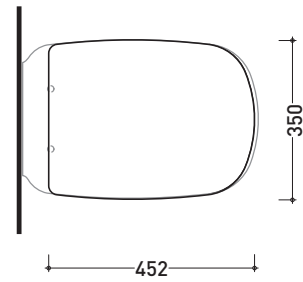

art. MN118
vista zenitale / zenital view