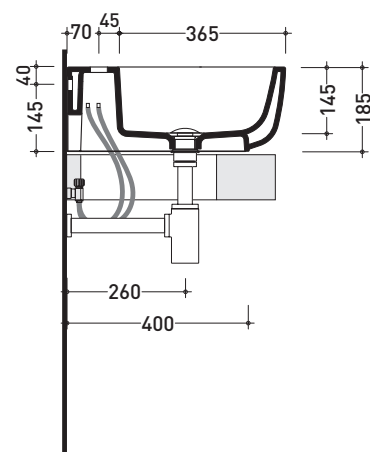

Package dim. **53,4 x 35,4 x 40 cm** | Weight **24,4 kg** | Pz. Pallet n° **15**

UNI EN 14528 - CL20 **Dop-No14528**

vista zenitale / zenital view

vista laterale / lateral view

sezione longitudinale / section

### Countertop - wall hung basin 100 cm

•WITHOUT OVERFLOW •ARRANGED FOR SEVEN TAP HOLES

Complements: **Forty6 shelf (F6MN100)**  
**Solid shelf (SLMN100)**  
**Furniture BOX - depth. 50**  
**Line taps basin: ONE - NOKÉ - FOLD - SI - X1**  
**Line accessories: TWO - HOOP - NOKÉ - FOLD**

Package dim. **101 x 19 x 50,5 cm** | Weight **35,5 kg** | Pz. Pallet n° **10**

CE UNI EN 14688 - CL00 Dop-No14688

vista zenitale / zenital view

foro consigliato sul piano  
suggested hole on the top

vista zenitale / zenital view

vista frontale / frontal view

sezione longitudinale / section

sizes in mm

Please consider a 2% tolerance on indicated measurements

CERAMIC: glossy finish

matt finish