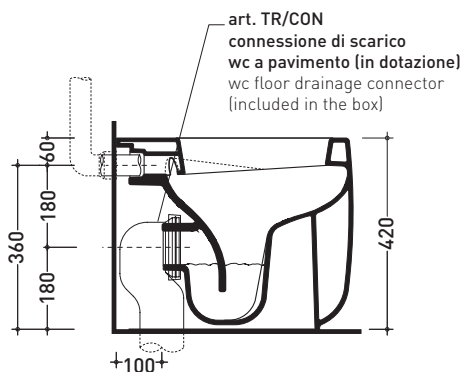

sezione longitudinale / section