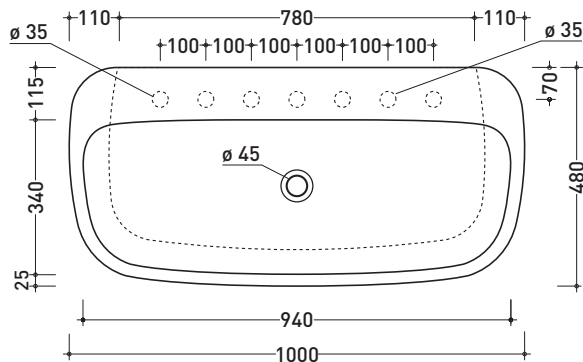

Package dim. **53,4 x 35,4 x 40 cm** | Weight **24,4 kg** | Pz. Pallet n° **15**

UNI EN 14528 - CL20 **Dop-No14528**

vista zenitale / zenital view

vista laterale / lateral view

sezione longitudinale / section

vista zenitale / zenital view

sezione longitudinale / section

sizes in mm

Please consider a 2% tolerance on indicated measurements

CERAMIC: glossy finish

white black

matt finish

milky white graphite lava grey

### Countertop - wall hung basin 100 cm

•WITHOUT OVERFLOW •ARRANGED FOR SEVEN TAP HOLES

Complements: **Forty6 shelf (F6MN100)**  
**Solid shelf (SLMN100)**  
**Furniture BOX - depth. 50**  
**Line taps basin: ONE - NOKÉ - FOLD - SI - X1**  
**Line accessories: TWO - HOOP - NOKÉ - FOLD**

Package dim. **101 x 19 x 50,5 cm** | Weight **35,5 kg** | Pz. Pallet n° **10**

CE UNI EN 14688 - CL00 Dop-No14688

vista zenitale / zenital view

foro consigliato sul piano  
suggested hole on the top

vista zenitale / zenital view