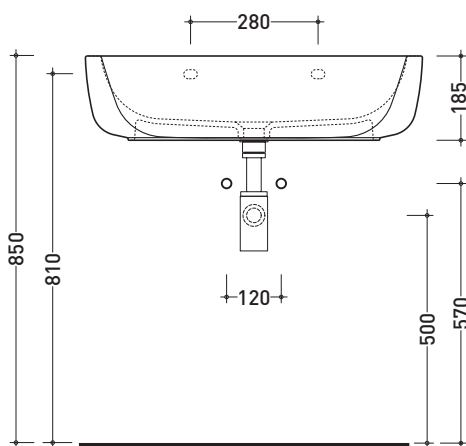

Package dim. **66,5 x 2 0x 51,5 cm** | Weight **21,5 kg** | Pz. Pallet n° **15**

CE UNI EN 14688 - CL00 Dop-No14688

vista zenitale / zenital view

foro consigliato sul piano  
suggested hole on the top

vista zenitale / zenital view

### Countertop - wall hung basin 74 cm

• WITHOUT OVERFLOW • ARRANGED FOR THREE TAP HOLES

Complements: **Forty6 shelf (F6MN74)**  
**Solid shelf (SLMN74)**  
**Furniture BOX - depth. 50**  
**Line taps basin: ONE - NOKÉ - FOLD - SI - X1**  
**Line accessories: TWO - HOOP - NOKÉ - FOLD**

Package dim. **75,5 x 19 x 50,5 cm** | Weight **26 kg** | Pz. Pallet n° **15**

CE UNI EN 14688 - CL00 Dop-No14688

vista zenitale / zenital view

vista frontale / frontal view

foro consigliato sul piano  
suggested hole on the top