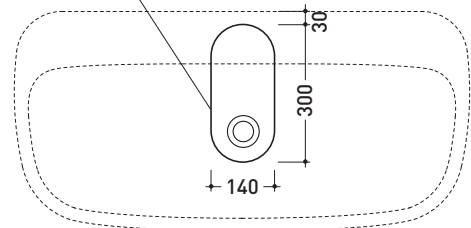

### Countertop - wall hung basin 100 cm

•WITHOUT OVERFLOW •ARRANGED FOR SEVEN TAP HOLES

Complements: **Forty6 shelf (F6MN100)**  
**Solid shelf (SLMN100)**  
**Furniture BOX - depth. 50**  
**Line taps basin: ONE - NOKÉ - FOLD - SI - X1**  
**Line accessories: TWO - HOOP - NOKÉ - FOLD**

Package dim. **101 x 19 x 50,5 cm** | Weight **35,5 kg** | Pz. Pallet n° **10**

CE UNI EN 14688 - CL00 Dop-No14688

vista zenitale / zenital view

foro consigliato sul piano  
suggested hole on the top

vista zenitale / zenital view