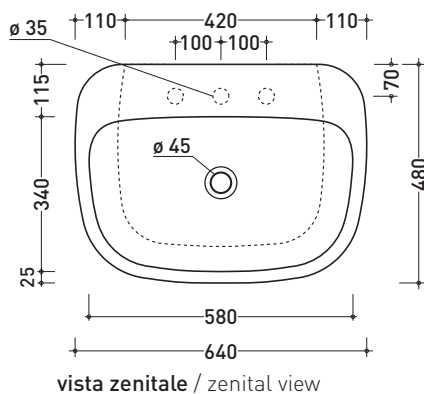

Package dim. **55 x 19,5 x 41 cm** | Weight **19,5 kg** | Pz. Pallet n° **15**

CE UNI EN 14688 - CL00 Dop-No14688

vista zenitale / zenital view

foro consigliato sul piano  
suggested hole on the top

vista zenitale / zenital view

vista frontale / frontal view

sezione longitudinale / section

sizes in mm

Please consider a 2% tolerance on indicated measurements

CERAMIC: glossy finish

matt finish

design **PATRICK NORGUET**

**2007**

## MN64L Monò 64

**Countertop - wall hung basin 64 cm**

• WITHOUT OVERFLOW • ARRANGED FOR THREE TAP HOLES

Complements: **Forty6 shelf (F6MN64)**  
**Solid shelf (SLMN64)**  
**Furniture BOX - depth. 50**  
**Line taps basin: ONE - NOKÉ - FOLD - SI - X1**  
**Line accessories: TWO - HOOP - NOKÉ - FOLD**

Package dim. **66,5 x 2 0x 51,5 cm** | Weight **21,5 kg** | Pz. Pallet n° **15**

CE UNI EN 14688 - CL00 Dop-No14688

vista zenitale / zenital view

foro consigliato sul piano  
suggested hole on the top

vista zenitale / zenital view