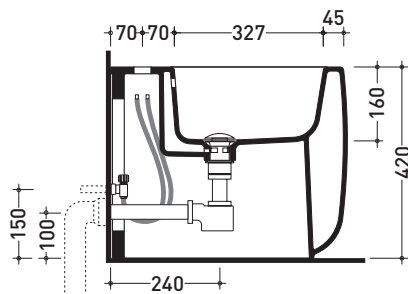

Technical accessories: **Short chrome siphon for bidet** (SIFB/CR)  
**Stop & Go drain** (PLSG)  
**CERAMIC Stop & Go drain** (PLCE)  
**Two piece set chrome tap filters** (RF026)

Package dim. 53 x 35,5 x 43 cm | Weight 29,5 kg | Pz. Pallet n° 15

CE UNI EN 14528 - CL20 Dop-No14528

vista zenitale / zenital view

vista laterale / lateral view

sezione longitudinale / section

vista retro / back view

sizes in mm

Please consider a 2% tolerance on indicated measurements