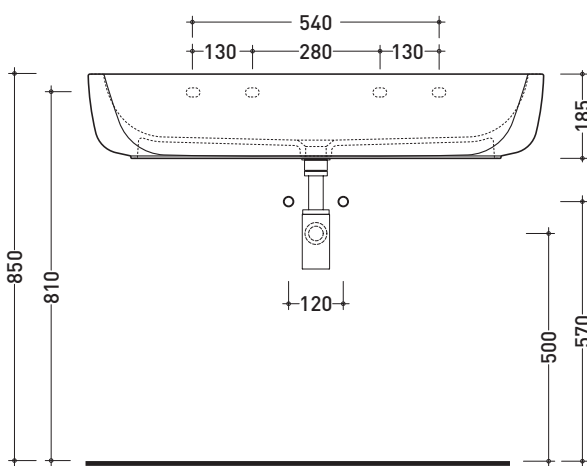

Package dim. **101 x 19 x 50,5 cm** | Weight **35,5 kg** | Pz. Pallet n° **10**

CE UNI EN 14688 - CL00 Dop-No14688

vista zenitale / zenital view

foro consigliato sul piano  
suggested hole on the top

vista zenitale / zenital view

vista frontale / frontal view

sezione longitudinale / section

sizes in mm

Please consider a 2% tolerance on indicated measurements

CERAMIC: glossy finish

matt finish