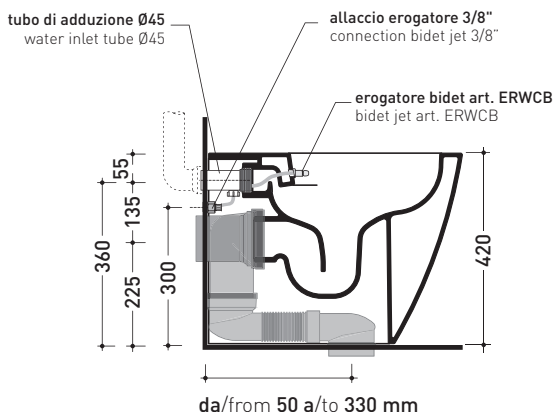

Package dim. 56,5 x 37 x 43,5 cm | Weight 32,5 kg | Pz. Pallet n° 15

CE UNI EN 997

Dop-No997

FLAMINIA does not recommend combining this toilet model with rapid-flow/flushometer systems or traditional high tanks

vista zenitale / zenital view

dettaglio erogatore / bidet jet detail

sezione longitudinale / section

vista retro / back view

sizes in mm

Please consider a 2% tolerance on indicated measurements

CERAMIC: glossy finish