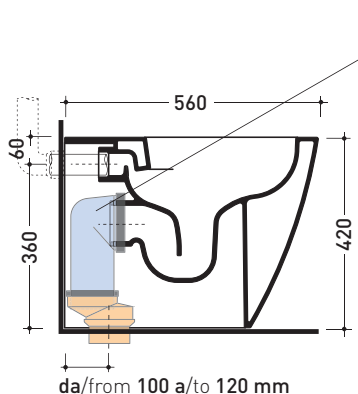

Package dim. 56,5 x 37 x 43,5 cm | Weight 31,5 kg | Pz. Pallet n° 15

CE UNI EN 997 Dop-No997

FLAMINIA does not recommend combining this toilet model with rapid-flow/flushometer systems or traditional high tanks

vista zenitale / zenital view

vista laterale / lateral view

vista retro / back view

da/from 100 a/to 120 mm
sezione longitudinale / section

art. LK1012
connessioni di scarico
in dotazione
drainage connector
included in the box