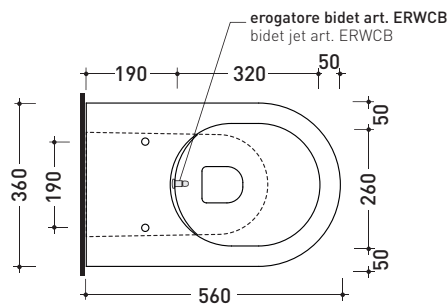

vista zenitale / zenital view

dettaglio erogatore / bidet jet detail

sezione longitudinale / section

vista retro / back view

sizes in mm

Please consider a 2% tolerance on indicated measurements

CERAMIC: glossy finish