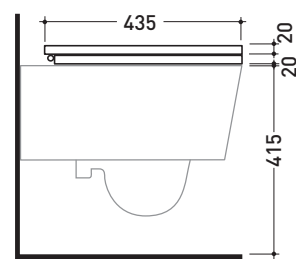

art. 5064
vista laterale / lateral view

sizes in mm

WOOD/POLYESTER: glossy finish

white