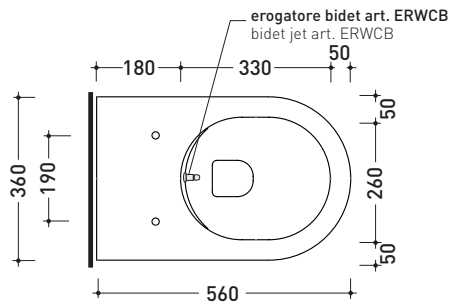

Technical accessories: Universal fixing bracket for wall hung wc/bidet (41/P)

Package dim. 58 x 36,5 x 36 cm | Weight 21,5 kg | Pz. Pallet n° 15

UNI EN 997

Dop-No997

FLAMINIA does not recommend combining this toilet model with rapid-flow/flushometer systems or traditional high tanks

vista zenitale / zenital view

dettaglio erogatore / bidet jet detail

sezione longitudinale / section

vista retro / back view

sizes in mm

Please consider a 2% tolerance on indicated measurements

CERAMIC: glossy finish