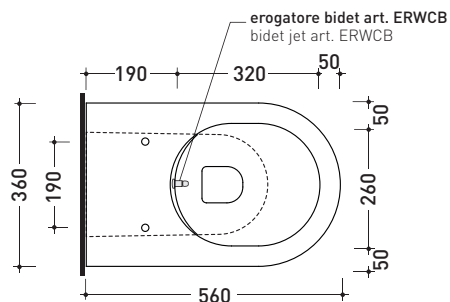

vista zenitale / zenital view

dettaglio erogatore / bidet jet detail

sezione longitudinale / section

vista retro / back view

sizes in mm

Please consider a 2% tolerance on indicated measurements

CERAMIC: glossy finish