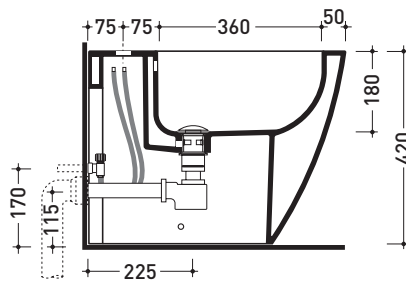

Package dim. 56,5 x 37 x 43,5 cm | Weight 31,5 kg | Pz. Pallet n° 15

UNI EN 997 Dop-No997

FLAMINIA does not recommend combining this toilet model with rapid-flow/flushometer systems or traditional high tanks

vista zenitale / zenital view

vista laterale / lateral view

vista retro / back view

da/from 100 a/to 120 mm
sezione longitudinale / section

art. LK1012
connessioni di scarico
in dotazione
drainage connector
included in the box

UNI EN 14528 - CL20 Dop-No14528

FLAMINIA does not recommend combining this toilet model with rapid-flow/flushometer systems or traditional high tanks

vista zenitale / zenital view

vista laterale / lateral view