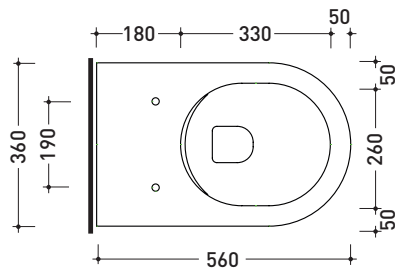

vista zenitale / zenital view

vista laterale / lateral view

vista retro / back view

da/from 100 a/to 120 mm
sezione longitudinale / section

art. LK1012
connessioni di scarico
in dotazione
drainage connector
included in the box

vista zenitale / zenital view

vista laterale / lateral view

sezione longitudinale / section

vista retro / back view

sizes in mm

Please consider a 2% tolerance on indicated measurements

CERAMIC: glossy finish

Technical accessories: Universal fixing bracket for wall hung wc/bidet (41/P)

Package dim. 58 x 36,5 x 36 cm | Weight 21,5 kg | Pz. Pallet n° 15

CE UNI EN 997 Dop-No997

FLAMINIA does not recommend combining this toilet model with rapid-flow/flushometer systems or traditional high tanks