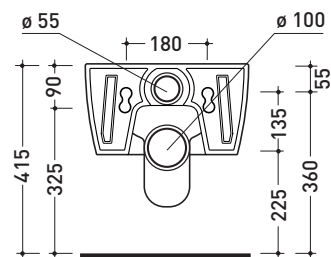

vista zenitale / zenital view

vista laterale / lateral view

vista retro / back view

da/from 100 a/to 120 mm
sezione longitudinale / section

art. LK1012
connessioni di scarico
in dotazione
drainage connector
included in the box

Technical accessories: Universal fixing bracket for wall hung wc/bidet (41/P)

Package dim. 58 x 36,5 x 36 cm | Weight 23,5 kg | Pz. Pallet n° 15

CE UNI EN 997

Dop-No997

FLAMINIA does not recommend combining this toilet model with rapid-flow/flushometer systems or traditional high tanks

vista zenitale / zenital view

vista laterale / lateral view

sezione longitudinale / section

vista retro / back view

sizes in mm

Please consider a 2% tolerance on indicated measurements

CERAMIC: glossy finish