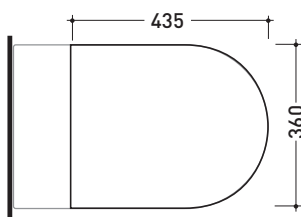

Package dim. 53 x 40 x 7 cm | Weight 3 kg | Pz. Pallet n° -

CE

art. LK117 - LK117G - LK117RG
vista zenitale / zenital view

art. 5051/WC - 5051/WCG
vista zenitale / zenital view

art. 5064
vista zenitale / zenital view