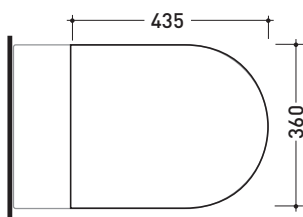

vista zenitale / zenital view

vista laterale / lateral view

sezione longitudinale / section

vista retro / back view

sizes in mm

Please consider a 2% tolerance on indicated measurements

CERAMIC: glossy finish

Package dim. **52 x 40 x 7 cm** | Weight **4,4 kg** | Pz. Pallet n° -

CE

art. LK117 - LK117G - LK117R
vista zenitale / zenital view

art. 5051/WC - 5051/WCG
vista zenitale / zenital view

art. 5064
vista zenitale / zenital view