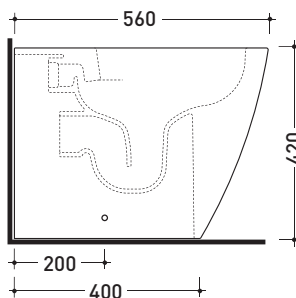

vista zenitale / zenital view

vista laterale / lateral view

sezione longitudinale / section

vista retro / back view

sizes in mm

Please consider a 2% tolerance on indicated measurements

CERAMIC: glossy finish

Package dim. 56,5 x 37 x 43,5 cm | Weight 31,5 kg | Pz. Pallet n° 15

CE UNI EN 997 Dop-No997

FLAMINIA does not recommend combining this toilet model with rapid-flow/flushometer systems or traditional high tanks

vista zenitale / zenital view

vista laterale / lateral view

vista retro / back view

da/from 100 a/to 120 mm
sezione longitudinale / section

art. LK1012
connessioni di scarico
in dotazione
drainage connector
included in the box