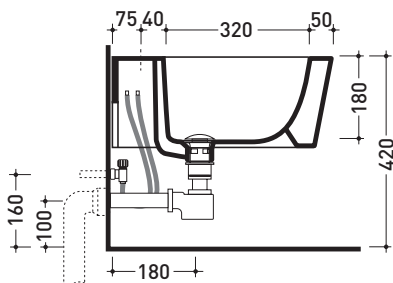

Package dim. **58 x 36,5 x 36 cm** | Weight **21 kg** | Pz. Pallet n° **15**

UNI EN 14528 - CL20 Dop-No14528

FLAMINIA does not recommend combining this toilet model with rapid-flow/flushometer systems or traditional high tanks

vista zenitale / zenital view

vista laterale / lateral view

sezione longitudinale / section

vista retro / back view

sizes in mm

Please consider a 2% tolerance on indicated measurements

CERAMIC: glossy finish