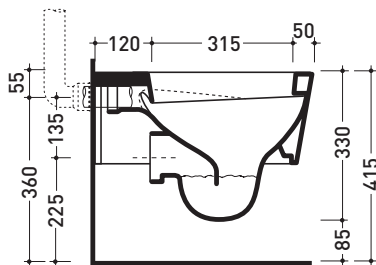

Technical accessories: Universal fixing bracket for wall hung wc/bidet (41/P)

Package dim. 58 x 36,5 x 36 cm | Weight 21 kg | Pz. Pallet n° 15

UNI EN 997

Dop-No997

FLAMINIA does not recommend combining this toilet model with rapid-flow/flushometer systems or traditional high tanks

vista zenitale / zenital view

vista laterale / lateral view

sezione longitudinale / section

vista retro / back view

sizes in mm

Please consider a 2% tolerance on indicated measurements

CERAMIC: glossy finish