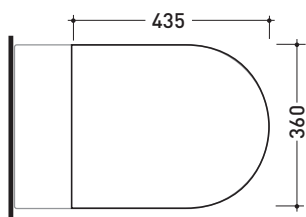

Package dim. 53 x 40 x 7 cm | Weight 3 kg | Pz. Pallet n° -

CE

art. LK117 - LK117G - LK117RG
vista zenitale / zenital view

art. 5051/WC - 5051/WCG
vista zenitale / zenital view

art. 5064
vista zenitale / zenital view