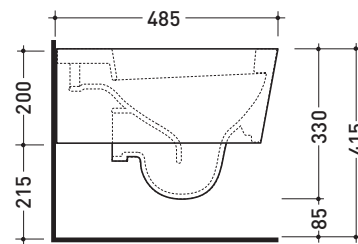

Package dim. **58 x 36,5 x 36 cm** | Weight **19,5 kg** | Pz. Pallet n° **15**

UNI EN 14528 - CL20 Dop-No14528

vista zenitale / zenital view

vista laterale / lateral view

sezione longitudinale / section

vista retro / back view

Technical accessories: Universal fixing bracket for wall hung wc/bidet (41/P)

Package dim. 58 x 36,5 x 36 cm | Weight 21 kg | Pz. Pallet n° 15

UNI EN 997

Dop-No997

FLAMINIA does not recommend combining this toilet model with rapid-flow/flushometer systems or traditional high tanks

vista zenitale / zenital view

vista laterale / lateral view

sezione longitudinale / section

vista retro / back view

sizes in mm

Please consider a 2% tolerance on indicated measurements

CERAMIC: glossy finish