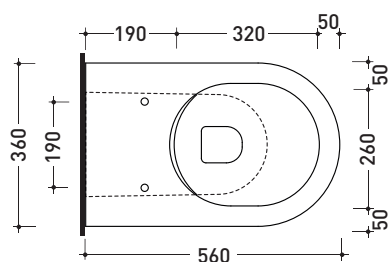

vista zenitale / zenital view

vista laterale / lateral view

sezione longitudinale / section

vista retro / back view

sizes in mm

Please consider a 2% tolerance on indicated measurements

CERAMIC: glossy finish

Package dim. 56,5 x 37 x 43,5 cm | Weight 31,5 kg | Pz. Pallet n° 15

CE UNI EN 997 Dop-No997

FLAMINIA does not recommend combining this toilet model with rapid-flow/flushometer systems or traditional high tanks