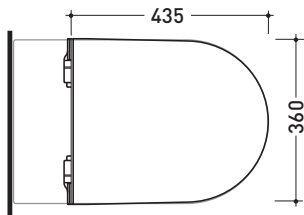

CE

art. LK117 - LK117G - LK117RG
vista zenitale / zenital view