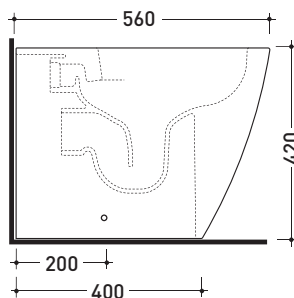

Package dim. 56,5 x 37 x 43,5 cm | Weight 31,5 kg | Pz. Pallet n° 15

UNI EN 997 Dop-No997

FLAMINIA does not recommend combining this toilet model with rapid-flow/flushometer systems or traditional high tanks

vista zenitale / zenital view

vista laterale / lateral view

vista retro / back view

SCARICO A PARETE
PREDISPOSTO PER WC SOSPESO
 WALL DISCHARGE ARRANGEMENT
 FOR WALL-HUNG WC

sezione longitudinale / section