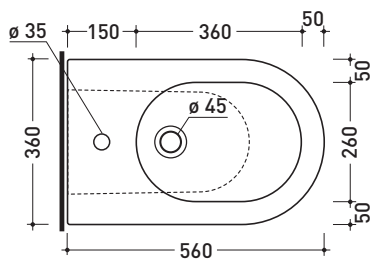

vista zenitale / zenital view