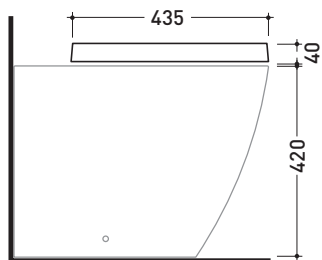

Package dim. 53 x 40 x 7 cm | Weight 3 kg | Pz. Pallet n° -

CE

art. LK117 - LK117G - LK117RG
vista zenitale / zenital view

art. 5051/WC - 5051/WCG
vista zenitale / zenital view

art. 5064
vista zenitale / zenital view