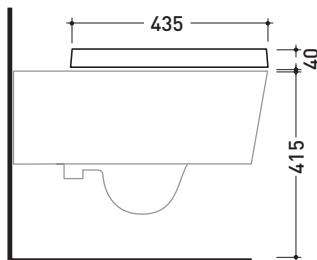

art. 5051/WC - 5051/WCG
vista laterale / lateral view