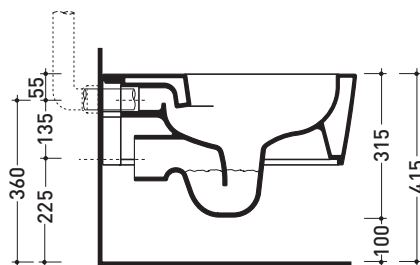

vista zenitale / zenital view

vista laterale / lateral view

vista retro / back view

da/from 100 a/to 120 mm
sezione longitudinale / section

art. LK1012
connessioni di scarico
in dotazione
drainage connector
included in the box

Technical accessories: Universal fixing bracket for wall hung wc/bidet (41/P)

Package dim. 58 x 36,5 x 36 cm | Weight 21,5 kg | Pz. Pallet n° 15

CE UNI EN 997 Dop-No997

FLAMINIA does not recommend combining this toilet model with rapid-flow/flushometer systems or traditional high tanks

vista zenitale / zenital view

vista laterale / lateral view

sezione longitudinale / section

vista retro / back view

sizes in mm

Please consider a 2% tolerance on indicated measurements

CERAMIC: glossy finish