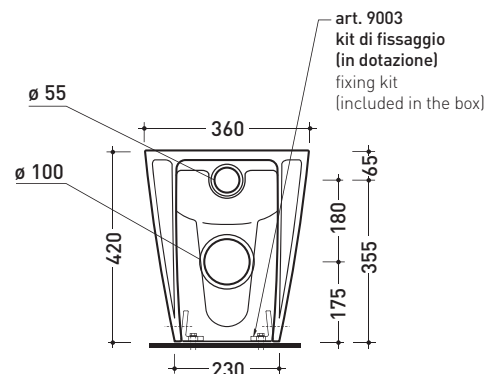

Package dim. 56,5 x 37 x 43,5 cm | Weight 31,5 kg | Pz. Pallet n° 15

UNI EN 997 Dop-No997

FLAMINIA does not recommend combining this toilet model with rapid-flow/flushometer systems or traditional high tanks

vista zenitale / zenital view

vista laterale / lateral view

sezione longitudinale / section

vista retro / back view

sizes in mm

Please consider a 2% tolerance on indicated measurements

CERAMIC: glossy finish