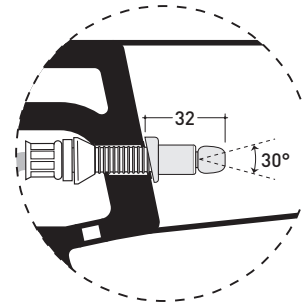

Technical accessories: Universal fixing bracket for wall hung wc/bidet (41/P)

Package dim. 58 x 36,5 x 36 cm | Weight 21,5 kg | Pz. Pallet n° 15

UNI EN 997

Dop-No997

FLAMINIA does not recommend combining this toilet model with rapid-flow/flushometer systems or traditional high tanks

vista zenitale / zenital view

dettaglio erogatore / bidet jet detail

sezione longitudinale / section

vista retro / back view

sizes in mm

Please consider a 2% tolerance on indicated measurements

CERAMIC: glossy finish