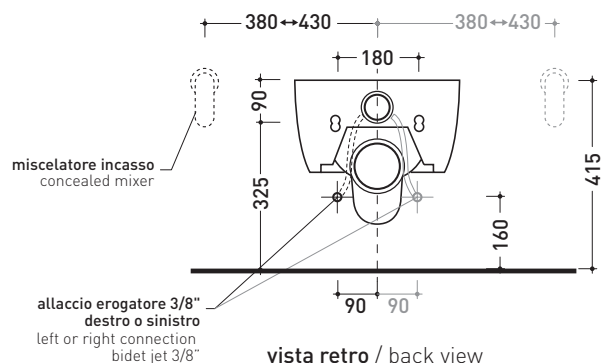

Technical accessories: Universal fixing bracket for wall hung wc/bidet (41/P)

Package dim. 58 x 36,5 x 36 cm | Weight 21 kg | Pz. Pallet n° 15

UNI EN 997

Dop-No997

FLAMINIA does not recommend combining this toilet model with rapid-flow/flushometer systems or traditional high tanks

vista zenitale / zenital view

dettaglio erogatore / bidet jet detail

sezione longitudinale / section

vista retro / back view

sizes in mm

Please consider a 2% tolerance on indicated measurements

CERAMIC: glossy finish