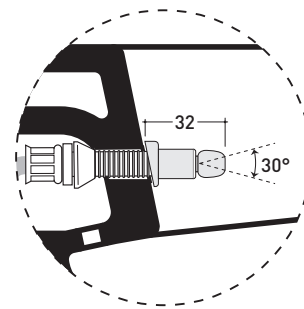

Technical accessories: Universal fixing bracket for wall hung wc/bidet (41/P)

Package dim. 58 x 36,5 x 36 cm | Weight 21 kg | Pz. Pallet n° 15

UNI EN 997

Dop-No997

FLAMINIA does not recommend combining this toilet model with rapid-flow/flushometer systems or traditional high tanks

vista zenitale / zenital view

dettaglio erogatore / bidet jet detail

sezione longitudinale / section

vista retro / back view

sizes in mm

Please consider a 2% tolerance on indicated measurements

CERAMIC: glossy finish