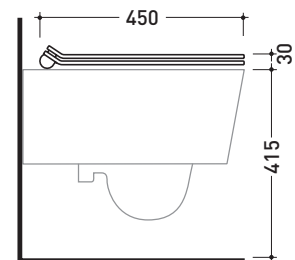

art. 5064
vista laterale / lateral view

sizes in mm

THERMOSETTING: glossy finish

matt finish

white

milky white

argilla