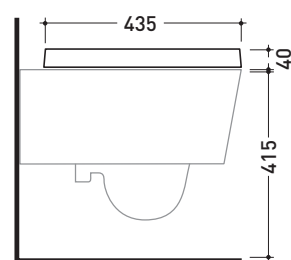

art. 5064
vista laterale / lateral view

sizes in mm

THERMOSETTING: glossy finish

white