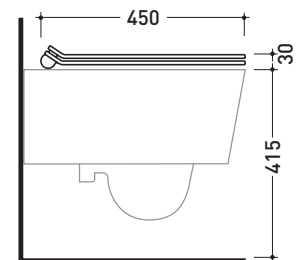

art. 5064
vista laterale / lateral view

sizes in mm

THERMOSETTING: glossy finish

white