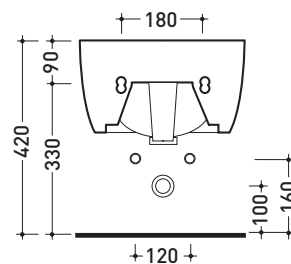

Package dim. **58 x 36,5 x 36 cm** | Weight **21 kg** | Pz. Pallet n° **15**

UNI EN 14528 - CL20 Dop-No14528

FLAMINIA does not recommend combining this toilet model with rapid-flow/flushometer systems or traditional high tanks

vista zenitale / zenital view

vista laterale / lateral view

sezione longitudinale / section

vista retro / back view

sizes in mm

Please consider a 2% tolerance on indicated measurements

CERAMIC: glossy finish