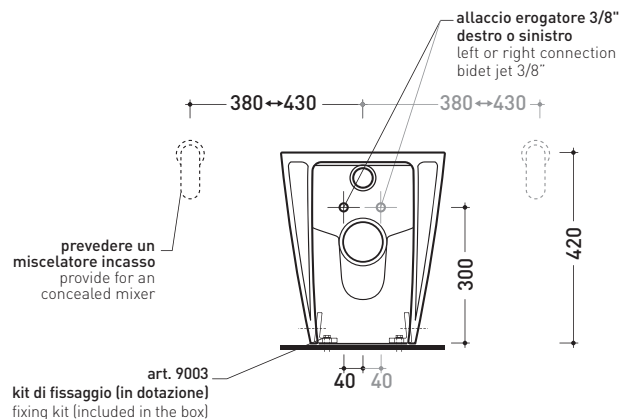

Package dim. 56,5 x 37 x 43,5 cm | Weight 32,5 kg | Pz. Pallet n° 15

CE UNI EN 997

Dop-No997

FLAMINIA does not recommend combining this toilet model with rapid-flow/flushometer systems or traditional high tanks

vista zenitale / zenital view

dettaglio erogatore / bidet jet detail

sezione longitudinale / section

vista retro / back view

sizes in mm

Please consider a 2% tolerance on indicated measurements

CERAMIC: glossy finish