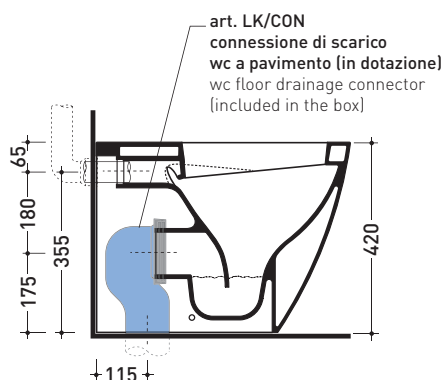

Package dim. 56,5 x 37 x 43,5 cm | Weight 31,5 kg | Pz. Pallet n° 15

UNI EN 997 Dop-No997

FLAMINIA does not recommend combining this toilet model with rapid-flow/flushometer systems or traditional high tanks

vista zenitale / zenital view

vista laterale / lateral view

sezione longitudinale / section

vista retro / back view

sizes in mm

Please consider a 2% tolerance on indicated measurements

CERAMIC: glossy finish