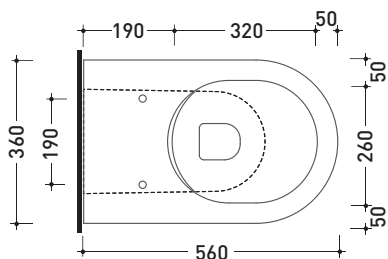

vista zenitale / zenital view