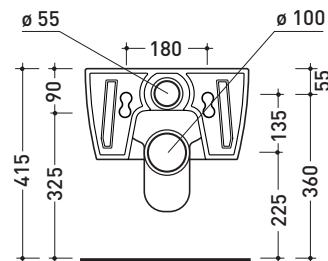

vista zenitale / zenital view

vista laterale / lateral view

vista retro / back view

da/from 100 a/to 120 mm
sezione longitudinale / section

art. LK1012
connessioni di scarico
in dotazione
drainage connector
included in the box

Technical accessories: Universal fixing bracket for wall hung wc/bidet (41/P)

Package dim. 58 x 36,5 x 36 cm | Weight 21,5 kg | Pz. Pallet n° 15

CE UNI EN 997 Dop-No997

FLAMINIA does not recommend combining this toilet model with rapid-flow/flushometer systems or traditional high tanks

vista zenitale / zenital view

vista laterale / lateral view

sezione longitudinale / section

vista retro / back view

sizes in mm

Please consider a 2% tolerance on indicated measurements

CERAMIC: glossy finish