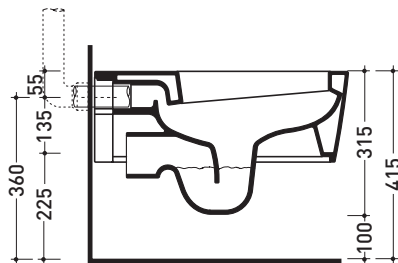

vista zenitale / zenital view

vista laterale / lateral view

vista retro / back view

da/from 100 a/to 120 mm
sezione longitudinale / section

art. LK1012
connessioni di scarico
in dotazione
drainage connector
included in the box

Technical accessories: Universal fixing bracket for wall hung wc/bidet (41/P)

Package dim. 58 x 36,5 x 36 cm | Weight 23,5 kg | Pz. Pallet n° 15

CE UNI EN 997

Dop-No997

FLAMINIA does not recommend combining this toilet model with rapid-flow/flushometer systems or traditional high tanks

vista zenitale / zenital view

vista laterale / lateral view

sezione longitudinale / section

vista retro / back view

sizes in mm

Please consider a 2% tolerance on indicated measurements

CERAMIC: glossy finish