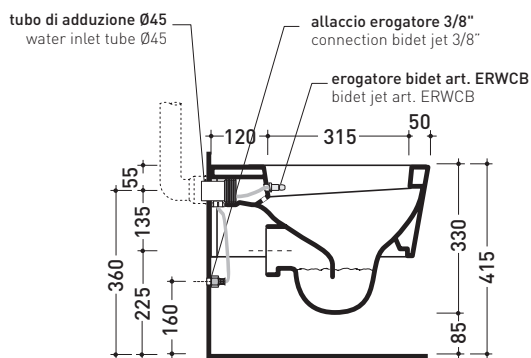

Technical accessories: Universal fixing bracket for wall hung wc/bidet (41/P)

Package dim. 58 x 36,5 x 36 cm | Weight 21 kg | Pz. Pallet n° 15

UNI EN 997

Dop-No997

FLAMINIA does not recommend combining this toilet model with rapid-flow/flushometer systems or traditional high tanks

vista zenitale / zenital view

dettaglio erogatore / bidet jet detail

sezione longitudinale / section

vista retro / back view

sizes in mm

Please consider a 2% tolerance on indicated measurements

CERAMIC: glossy finish