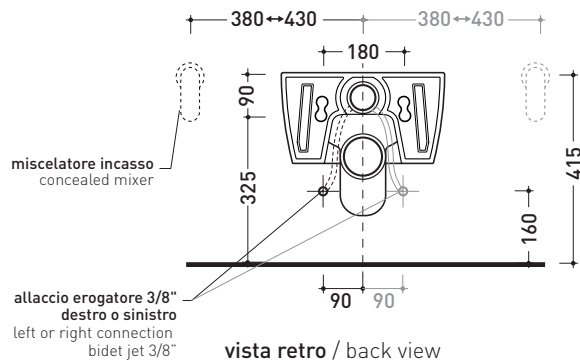

Technical accessories: Universal fixing bracket for wall hung wc/bidet (41/P)

Package dim. 58 x 36,5 x 36 cm | Weight 21,5 kg | Pz. Pallet n° 15

UNI EN 997

Dop-No997

FLAMINIA does not recommend combining this toilet model with rapid-flow/flushometer systems or traditional high tanks

vista zenitale / zenital view

dettaglio erogatore / bidet jet detail

sezione longitudinale / section

vista retro / back view

sizes in mm

Please consider a 2% tolerance on indicated measurements

CERAMIC: glossy finish