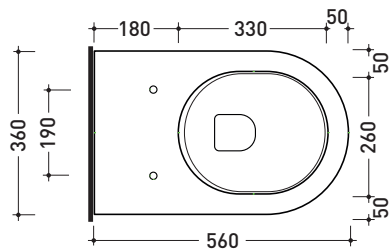

vista zenitale / zenital view

vista laterale / lateral view

vista retro / back view

da/from 100 a/to 120 mm
sezione longitudinale / section

art. LK1012
connessioni di scarico
in dotazione
drainage connector
included in the box

Technical accessories: Universal fixing bracket for wall hung wc/bidet (41/P)

Package dim. 58 x 36,5 x 36 cm | Weight 23,5 kg | Pz. Pallet n° 15

CE UNI EN 997

Dop-No997

FLAMINIA does not recommend combining this toilet model with rapid-flow/flushometer systems or traditional high tanks

vista zenitale / zenital view

vista laterale / lateral view

sezione longitudinale / section

vista retro / back view

sizes in mm

Please consider a 2% tolerance on indicated measurements

CERAMIC: glossy finish