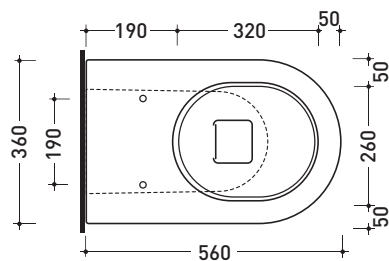

Package dim. 56,5 x 37 x 43,5 cm | Weight 31,5 kg | Pz. Pallet n° 15

UNI EN 997 Dop-No997

FLAMINIA does not recommend combining this toilet model with rapid-flow/flushometer systems or traditional high tanks

vista zenitale / zenital view

vista laterale / lateral view

sezione longitudinale / section

vista retro / back view

sizes in mm

Please consider a 2% tolerance on indicated measurements

CERAMIC: glossy finish