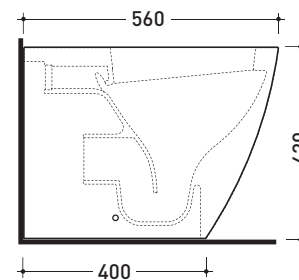

Package dim. 56,5 x 37 x 43,5 cm | Weight 31,5 kg | Pz. Pallet n° 15

UNI EN 997 Dop-No997

FLAMINIA does not recommend combining this toilet model with rapid-flow/flushometer systems or traditional high tanks

vista zenitale / zenital view

vista laterale / lateral view

sezione longitudinale / section

vista retro / back view

sizes in mm

Please consider a 2% tolerance on indicated measurements

CERAMIC: glossy finish