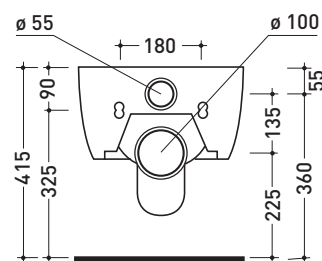

Package dim. **58 x 36,5 x 36 cm** | Weight **19,5 kg** | Pz. Pallet n° **15**

UNI EN 14528 - CL20 Dop-No14528

vista zenitale / zenital view

vista laterale / lateral view

sezione longitudinale / section

vista retro / back view

Technical accessories: Universal fixing bracket for wall hung wc/bidet (41/P)

Package dim. 58 x 36,5 x 36 cm | Weight 21 kg | Pz. Pallet n° 15

UNI EN 997

Dop-No997

FLAMINIA does not recommend combining this toilet model with rapid-flow/flushometer systems or traditional high tanks

vista zenitale / zenital view

vista laterale / lateral view

sezione longitudinale / section

vista retro / back view

sizes in mm

Please consider a 2% tolerance on indicated measurements

CERAMIC: glossy finish