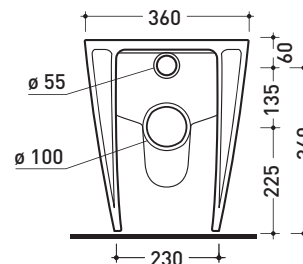

vista zenitale / zenital view

dettaglio erogatore / bidet jet detail

sezione longitudinale / section

vista retro / back view

sizes in mm

Please consider a 2% tolerance on indicated measurements

CERAMIC: glossy finish

Package dim. 56,5 x 37 x 43,5 cm | Weight 31,5 kg | Pz. Pallet n° 15

UNI EN 997 Dop-No997

FLAMINIA does not recommend combining this toilet model with rapid-flow/flushometer systems or traditional high tanks

vista zenitale / zenital view

vista laterale / lateral view

vista retro / back view

SCARICO A PARETE
PREDISPOSTO PER WC SOSPESO
 WALL DISCHARGE ARRANGEMENT
 FOR WALL-HUNG WC

sezione longitudinale / section