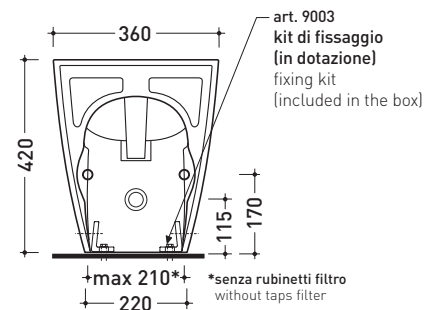

vista retro / back view

sizes in mm

Please consider a 2% tolerance on indicated measurements

CERAMIC: glossy finish

matt finish

white black

milky white graphite antracite lava grey argilla

<http://www.ceramicaflaminia.it/en/products/297-link>

©ceramicaflaminiaspa - All rights reserved. Unauthorized copying, publication, reproduction as well as partial reproduction are prohibited

april 2019