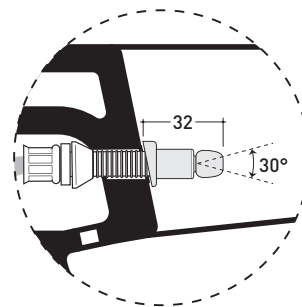

vista zenitale / zenital view

dettaglio erogatore / bidet jet detail

sezione longitudinale / section

vista retro / back view

sizes in mm

Please consider a 2% tolerance on indicated measurements

CERAMIC: glossy finish