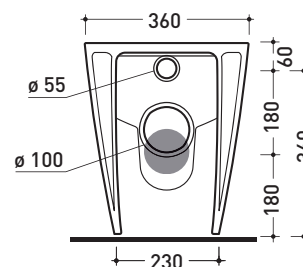

Package dim. 56,5 x 37 x 43,5 cm | Weight 31,5 kg | Pz. Pallet n° 15

CE UNI EN 997 Dop-No997

FLAMINIA does not recommend combining this toilet model with rapid-flow/flushometer systems or traditional high tanks

vista zenitale / zenital view

vista laterale / lateral view

vista retro / back view

da/from 100 a/to 120 mm
sezione longitudinale / section

art. LK1012
connessioni di scarico
in dotazione
drainage connector
included in the box