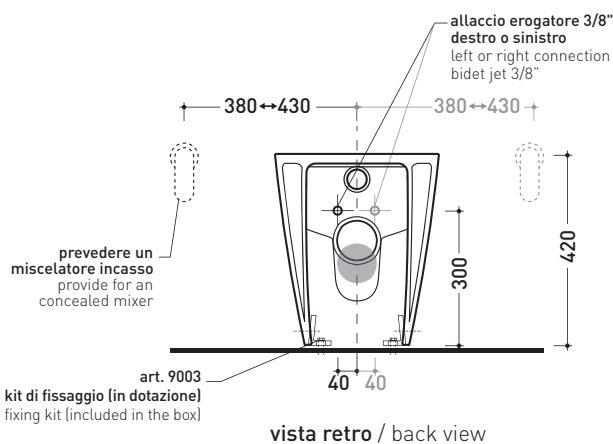

Package dim. 56,5 x 37 x 43,5 cm | Weight 31,5 kg | Pz. Pallet n° 15

UNI EN 997

Dop-No997

FLAMINIA does not recommend combining this toilet model with rapid-flow/flushometer systems or traditional high tanks

vista zenitale / zenital view

dettaglio erogatore / bidet jet detail

sezione longitudinale / section

vista retro / back view

sizes in mm

Please consider a 2% tolerance on indicated measurements

CERAMIC: glossy finish