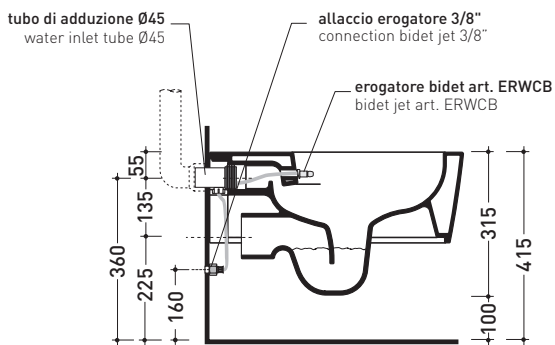

Technical accessories: Universal fixing bracket for wall hung wc/bidet (41/P)

Package dim. 58 x 36,5 x 36 cm | Weight 21,5 kg | Pz. Pallet n° 15

UNI EN 997

Dop-No997

FLAMINIA does not recommend combining this toilet model with rapid-flow/flushometer systems or traditional high tanks

vista zenitale / zenital view

dettaglio erogatore / bidet jet detail

sezione longitudinale / section

vista retro / back view

sizes in mm

Please consider a 2% tolerance on indicated measurements

CERAMIC: glossy finish