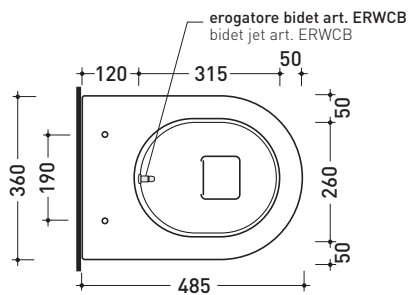

Package dim. **58 x 36,5 x 36 cm** | Weight **19,5 kg** | Pz. Pallet n° **15**

UNI EN 14528 - CL20 Dop-No14528

vista zenitale / zenital view

vista laterale / lateral view

sezione longitudinale / section

vista retro / back view

Technical accessories: Universal fixing bracket for wall hung wc/bidet (41/P)

Package dim. 58 x 36,5 x 36 cm | Weight 21 kg | Pz. Pallet n° 15

UNI EN 997

Dop-No997

FLAMINIA does not recommend combining this toilet model with rapid-flow/flushometer systems or traditional high tanks

vista zenitale / zenital view

dettaglio erogatore / bidet jet detail

sezione longitudinale / section

vista retro / back view

sizes in mm

Please consider a 2% tolerance on indicated measurements

CERAMIC: glossy finish