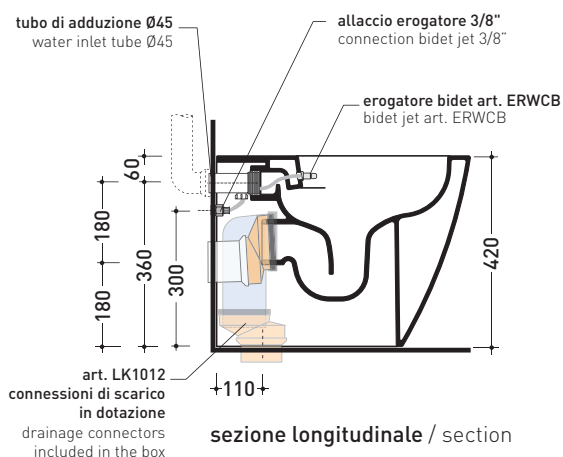

Package dim. 56,5 x 37 x 43,5 cm | Weight 31,5 kg | Pz. Pallet n° 15

UNI EN 997

Dop-No997

FLAMINIA does not recommend combining this toilet model with rapid-flow/flushometer systems or traditional high tanks

vista zenitale / zenital view

dettaglio erogatore / bidet jet detail

sezione longitudinale / section

vista retro / back view

sizes in mm

Please consider a 2% tolerance on indicated measurements

CERAMIC: glossy finish