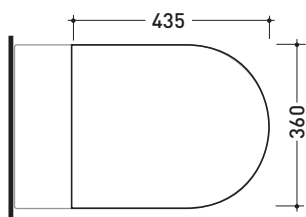

vista zenitale / zenital view

vista laterale / lateral view

sezione longitudinale / section

vista retro / back view

sizes in mm

Please consider a 2% tolerance on indicated measurements

CERAMIC: glossy finish

Package dim. **52 x 40 x 7 cm** | Weight **4,4 kg** | Pz. Pallet n° -

CE

art. LK117 - LK117G - LK117R
vista zenitale / zenital view

art. 5051/WC - 5051/WCG
vista zenitale / zenital view

art. 5064
vista zenitale / zenital view