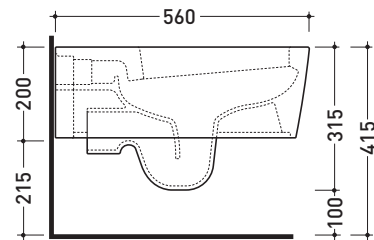

vista zenitale / zenital view

vista laterale / lateral view

vista retro / back view

da/from 100 a/to 120 mm
sezione longitudinale / section

art. LK1012
connessioni di scarico
in dotazione
drainage connector
included in the box

Technical accessories: Universal fixing bracket for wall hung wc/bidet (41/P)

Package dim. 58 x 36,5 x 36 cm | Weight 23,5 kg | Pz. Pallet n° 15

CE UNI EN 997

Dop-No997

FLAMINIA does not recommend combining this toilet model with rapid-flow/flushometer systems or traditional high tanks

vista zenitale / zenital view

vista laterale / lateral view

sezione longitudinale / section

vista retro / back view

sizes in mm

Please consider a 2% tolerance on indicated measurements

CERAMIC: glossy finish