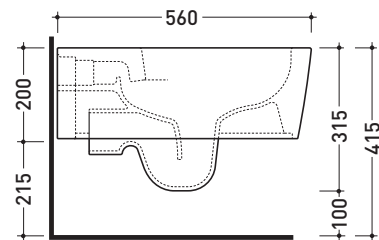

vista zenitale / zenital view

vista laterale / lateral view

vista retro / back view

da/from 100 a/to 120 mm
sezione longitudinale / section

art. LK1012
connessioni di scarico
in dotazione
drainage connector
included in the box

vista zenitale / zenital view

vista laterale / lateral view

sezione longitudinale / section

vista retro / back view

sizes in mm

Please consider a 2% tolerance on indicated measurements

CERAMIC: glossy finish

Technical accessories: Universal fixing bracket for wall hung wc/bidet (41/P)

Package dim. 58 x 36,5 x 36 cm | Weight 21,5 kg | Pz. Pallet n° 15

CE UNI EN 997 Dop-No997

FLAMINIA does not recommend combining this toilet model with rapid-flow/flushometer systems or traditional high tanks