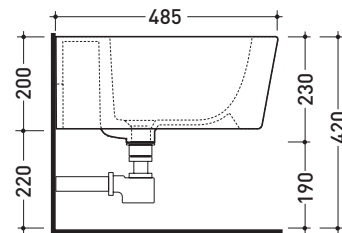

Package dim. **58 x 36,5 x 36 cm** | Weight **21 kg** | Pz. Pallet n° **15**

UNI EN 14528 - CL20 Dop-No14528

FLAMINIA does not recommend combining this toilet model with rapid-flow/flushometer systems or traditional high tanks

vista zenitale / zenital view

vista laterale / lateral view

sezione longitudinale / section

vista retro / back view

sizes in mm

Please consider a 2% tolerance on indicated measurements

CERAMIC: glossy finish