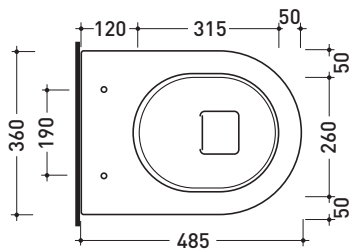

Package dim. **58 x 36,5 x 36 cm** | Weight **19,5 kg** | Pz. Pallet n° **15**

UNI EN 14528 - CL20 Dop-No14528

vista zenitale / zenital view

vista laterale / lateral view

sezione longitudinale / section

vista retro / back view

Technical accessories: Universal fixing bracket for wall hung wc/bidet (41/P)

Package dim. 58 x 36,5 x 36 cm | Weight 21 kg | Pz. Pallet n° 15

UNI EN 997

Dop-No997

FLAMINIA does not recommend combining this toilet model with rapid-flow/flushometer systems or traditional high tanks

vista zenitale / zenital view

vista laterale / lateral view

sezione longitudinale / section

vista retro / back view

sizes in mm

Please consider a 2% tolerance on indicated measurements

CERAMIC: glossy finish