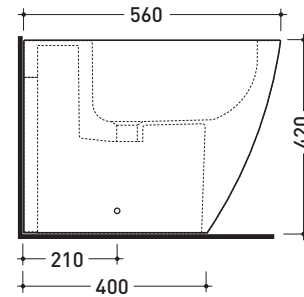

vista laterale / lateral view