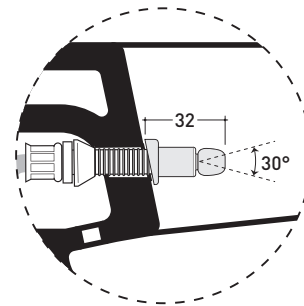

vista zenitale / zenital view

dettaglio erogatore / bidet jet detail

sezione longitudinale / section

vista retro / back view

sizes in mm

Please consider a 2% tolerance on indicated measurements

CERAMIC: glossy finish