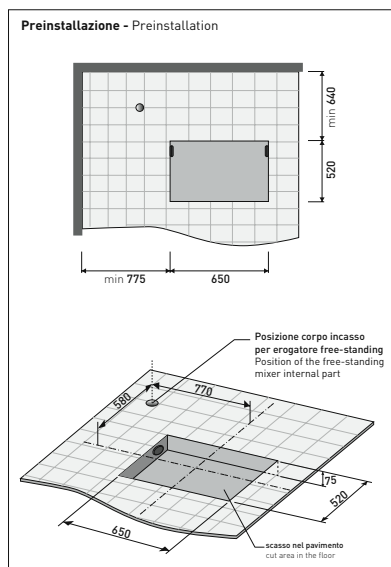

LG210 Leggera

Pietraluce shower-tub 135 cm

(drainage system and fixing kit art. SIFVA3 included)

• without overflow

Complements: **Line taps ONE** (112086 - 112580)
Line accessories TWO - HOOP - FOLD

Package dim. 203 x 228 x 110 cm | Weight 270 kg | Pz. Palet n° 1

UNI EN 14516 - CLO Dop-No14516

Capacità Max / Max Capacity 330 L.
 Peso Netto / Net Weight 240 Kg.

sizes in mm