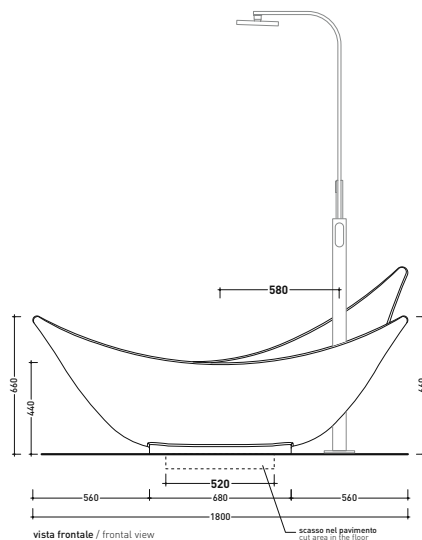

LG210 Leggera

Pietraluce shower-tub 135 cm

(drainage system and fixing kit art. SIFVA3 included)

• without overflow

Complements: **Line taps ONE** (112086 - 112580)
Line accessories TWO - HOOP - FOLD

Package dim. 203 x 228 x 110 cm | Weight 270 kg | Pz. Palet n° 1

UNI EN 14516 - CLO Dop-No14516

Capacità Max / Max Capacity 330 L.
 Peso Netto / Net Weight 240 Kg.

sizes in mm