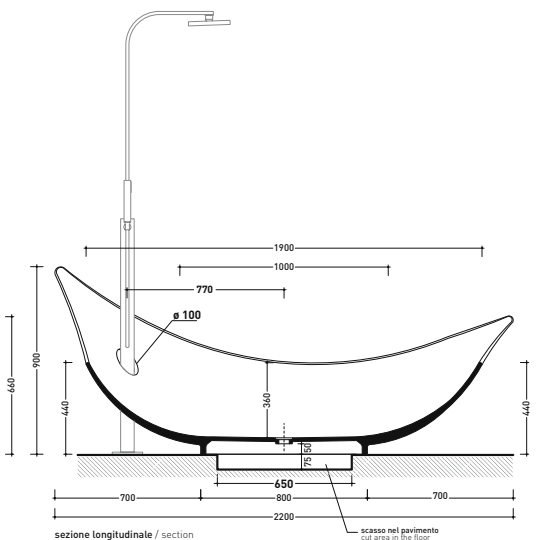

LG210 Leggera

Pietraluce shower-tub 135 cm

(drainage system and fixing kit art. SIFVA3 included)

• without overflow

Complements: **Line taps ONE** (112086 - 112580)
Line accessories TWO - HOOP - FOLD

Package dim. 203 x 228 x 110 cm | Weight 270 kg | Pz. Palet n° 1

UNI EN 14516 - CLO Dop-No14516

Capacità Max / Max Capacity 330 L.
 Peso Netto / Net Weight 240 Kg.

sizes in mm