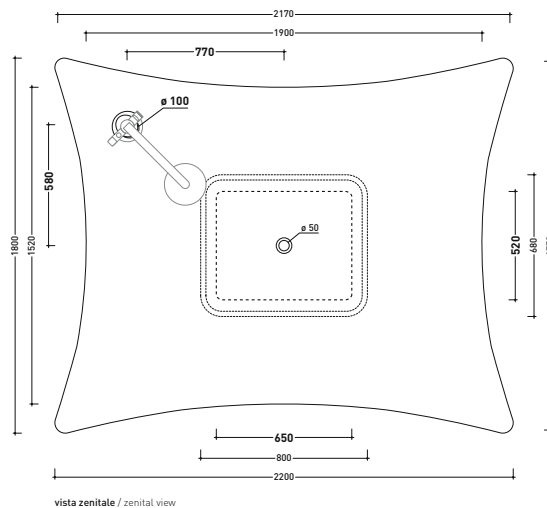

LG210 Leggera

Pietraluce shower-tub 135 cm

(drainage system and fixing kit art. SIFVA3 included)

• without overflow

Complements: **Line taps ONE** (112086 - 112580)
Line accessories TWO - HOOP - FOLD

Package dim. 203 x 228 x 110 cm | Weight 270 kg | Pz. Palet n° 1

UNI EN 14516 - CLO Dop-No14516

Capacità Max / Max Capacity 330 L.
 Peso Netto / Net Weight 240 Kg.

sizes in mm