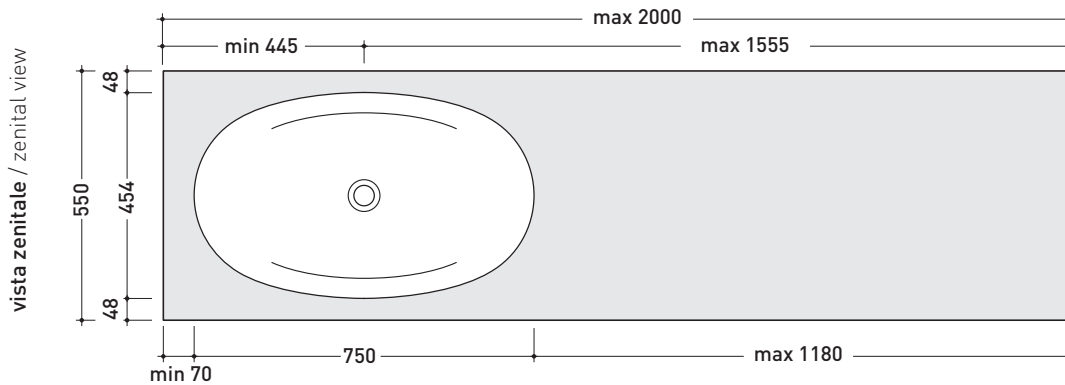

design **ALEXANDER DURINGER** and **STEFANO ROSINI** 2004

I075M2

Shelf from 100 to 150 x 55 x h 10 cm suitable for I075 basin
(fixing brackets included)

I075M3

Shelf from 150 to 200 x 55 x h 10 cm suitable for I075 basin
(fixing brackets included)

1. Complements:
2. I075 recessed basin (I04275)
   - Make-Up mirrors and lamps
   - App mirrors
   - Hot/Cold mirror (SPHC)
   - Left/Right mirror (SPLR)
   - Line mirrors (BASC20 - BASC30 - BASC40)

Tap holes are not made on this article by Flaminia

REFERENCE TO THE COMPULSORY ORDER FORM