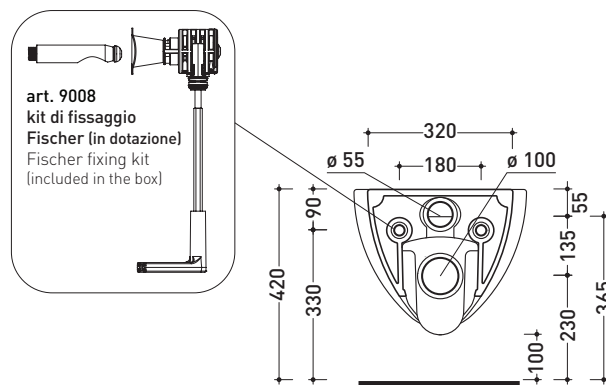

Technical accessories: **Universal fixing bracket for wall hung wc/bidet** (41/P)

Package dim. | Weight **20,5 kg** | Pz. Pallet n° **18**

UNI EN 997 Dop-No997

FLAMINIA does not recommend combining this toilet model with rapid-flow/flushometer systems or traditional high tanks

vista zenitale / zenital view

vista laterale / lateral view

sezione longitudinale / section

vista retro / back view

sizes in mm

Please consider a 2% tolerance on indicated measurements

CERAMIC: glossy finish