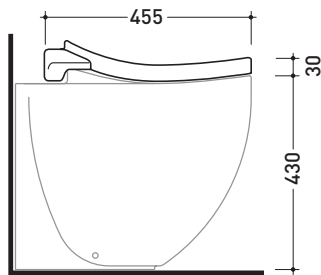

vista zenitale / zenital view

vista laterale / lateral view

sezione longitudinale / section

vista retro / back view

sizes in mm

Please consider a 2% tolerance on indicated measurements

CERAMIC: glossy finish

white

design **ALEXANDER DURINGER** and **STEFANO ROSINI** 2004

IOCW04

Wrapping seat & cover

Complements: **IO back to wall wc** (I0117)

Package dim. **54 x 34 x 8 cm** | Weight **2,5 kg** | Pz. Pallet n° -

vista zenitale / zenital view

vista laterale / lateral view

vista frontale / frontal view

sizes in mm

THERMOSETTING: glossy finish

white

design **ALEXANDER DURINGER** and **STEFANO ROSINI** 2004

IOCW05

Soft-closing wrapping seat & cover

Complements: **IO back to wall wc** (I0117)

Package dim. **54 x 34 x 8 cm** | Weight **2,5 kg** | Pz. Pallet n° -

vista zenitale / zenital view

vista laterale / lateral view