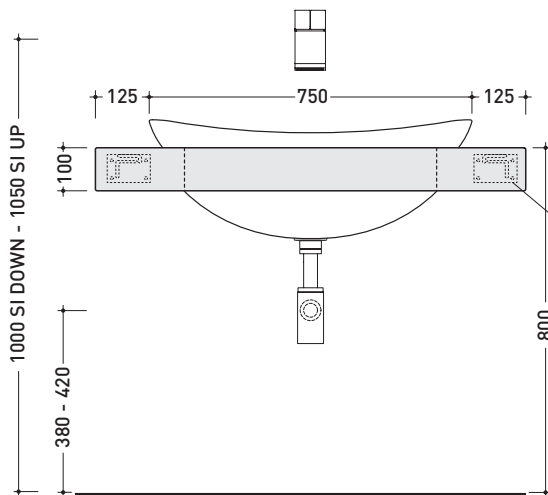

FINITURE LEGNO / WOOD FINISHES

- rovere moro - dark oak rovere sbiancato - light oak

➔➔ **4**

SCELTA MISURE / MEASURES

- A = misura interasse lavabo da sinistra / left distance of basin.
- B = misura interasse lavabo da destra / right distance of basin.
- C = misura totale del piano / total length of the shelf.
- verificare sempre che / verify that: **A + B + C = D.**

design **ALEXANDER DURINGER** and **STEFANO ROSINI** 2004

I075M1

Shelf 100 x 55 x h 10 cm with centred hole suitable for I075 basin
(fixing brackets included)

- Complements:
- I075 recessed basin (I04275)
 - Make-Up mirrors and lamps
 - App mirrors
 - Hot/Cold mirror (SPHC)
 - Left/Right mirror (SPLR)
 - Line mirrors (BASC20 - BASC30 - BASC40)

Package dim. 162 x 60 x 15 cm | Weight | Pz. Pallet n° -

Tap holes are not made on this article by Flaminia

vista zenitale / zenital view

staffe di fissaggio
(in dotazione)
fixing brackets
(included in the box)