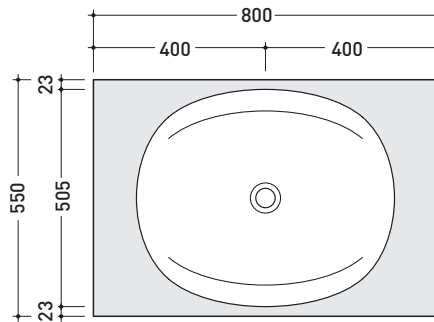

design **ALEXANDER DURINGER** and **STEFANO ROSINI** 2004

IO60M1

Shelf 80 x 55 x h 10 cm with centred hole suitable for IO60 basin
(fixing brackets included)

1. Complements:
2. IO60 recessed basin (IO4260)
   - Make-Up mirrors and lamps
   - App mirrors
   - Hot/Cold mirror (SPHC)
   - Left/Right mirror (SPLR)
   - Line mirrors (BASC20 - BASC30 - BASC40)

Package dim.	162 x 60 x 15 cm	Weight	Pz. Pallet n° -

Tap holes are not made on this article by Flaminia

vista zenitale / zenital view