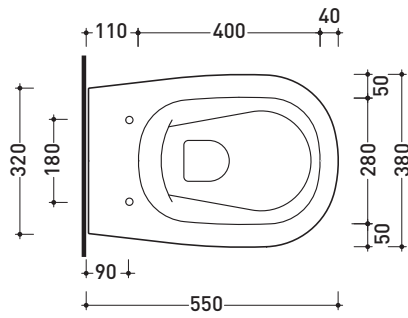

Technical accessories: **Universal fixing bracket for wall hung wc/bidet** (41/P)

Package dim. | Weight **20,5 kg** | Pz. Pallet n° **18**

UNI EN 997 Dop-No997

FLAMINIA does not recommend combining this toilet model with rapid-flow/flushometer systems or traditional high tanks

vista zenitale / zenital view

vista laterale / lateral view

sezione longitudinale / section

vista retro / back view

sizes in mm

Please consider a 2% tolerance on indicated measurements

CERAMIC: glossy finish

Package dim.

Weight **3,5 kg**

Pz. Pallet n°

vista zenitale / zenital view

vista laterale / lateral view

vista frontale / frontal view

sizes in mm

THERMOSETTING: glossy finish

Package dim. **60 x 28 x 51,5 cm** | Weight **21 kg** | Pz. Pallet n° **12**

UNI EN 14688 - CL00 Dop-No14688

vista zenitale / zenital view

vista laterale / lateral view

vista frontale / frontal view

sezione longitudinale / section