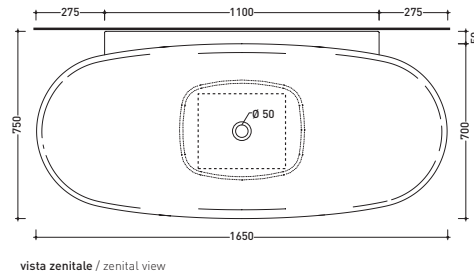

Package dim. **75 x 28 x 46 cm** | Weight **22 kg** | Pz. Pallet n° **10**

CE UNI EN 14688 - CL00 Dop-No14688

vista zenitale / zenital view

vista laterale / lateral view

vista frontale / frontal view

sezione longitudinale / section

Package dim. **89,5 x 27,5 x 49 cm** | Weight **27,5 kg** | Pz. Pallet n° **12**

CE UNI EN 14688 - CL00 Dop-No14688

vista zenitale / zenital view

vista laterale / lateral view

vista frontale / frontal view

sezione longitudinale / section

sizes in mm

Please consider a 2% tolerance on indicated measurements

CERAMIC: glossy finish

matt finish

design **ALEXANDER DURINGER** and **STEFANO ROSINI** 2004

IO70

Pietraluce bath-tub 165 cm with back to wall shelf
 (drainage system and fixing kit included art. SIFVA)

Complements: **Line taps bath-tub:** ONE - NOKÉ - SI - FOLD - X1
Line accessories: TWO - HOOP - NOKÉ - FOLD

Package dim. **190 x 85 x 72 cm** | Weight **140 kg** | Pz. Pallet n° **1**

UNI EN 14516 - CLO Dop-No14516