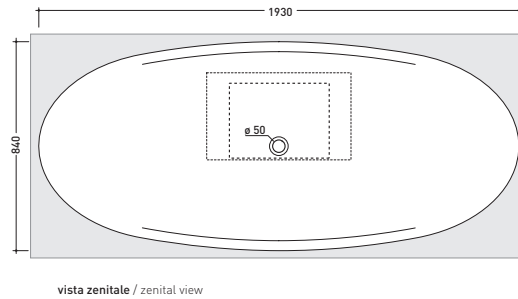

sizes in mm

PIETRALUCE: glossy finish

matt finish

design **ALEXANDER DURINGER** and **STEFANO ROSINI** 2004

I084

Recessed bath-tub in Pietraluce 193 cm - SHELF NOT INCLUDED
 (drainage system and fixing kit included art. SIFVA)

Complements: **Line taps bath-tub:** ONE - NOKÉ - SI - FOLD - X1
Line accessories: TWO - HOOP - NOKÉ - FOLD

Package dim. **206 x 93 x 72 cm** | Weight **150 kg** | Pz. Pallet n° 1

UNI EN 14516 - CLO Dop-No14516

vista zenitale / zenital view

Capacità Max / Max Capacity 150 L.
Peso Netto / Net Weight 150 Kg.

vista frontale / frontal view

vista laterale / lateral view

sezione longitudinale / section

sizes in mm

PIETRALUCE: glossy finish