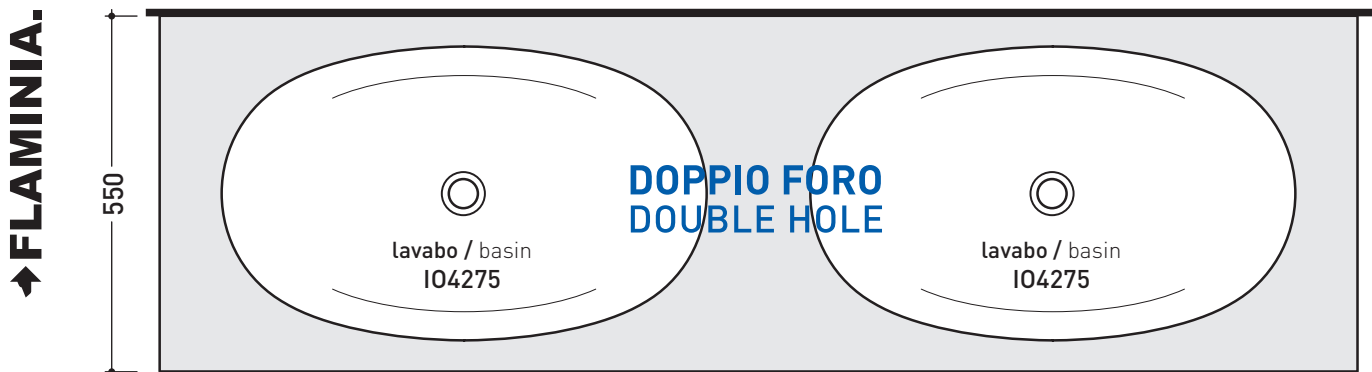

- art. **IO75M2 - IO75M3**
mensola / shelf da / from 180 a / to 200 cm
- art. **IO75M4**
mensola / shelf da / from 180 a / to 250 cm
(solo in Pietraluce / only in Pietraluce)

➔➔ **3**

SCELTA MATERIALE / MATERIAL SELECTION

FINITURE LEGNO / WOOD FINISHES

- rovere moro - dark oak rovere sbiancato - light oak

➔➔ **4**

SCELTA MISURE / MEASURES

- A = misura interasse lavabo da sinistra / left distance of basin.
- B = misura interasse lavabo da destra / right distance of basin.
- C = misura totale del piano / total length of the shelf.
- verificare sempre che / verify that: **A + B + C = D.**