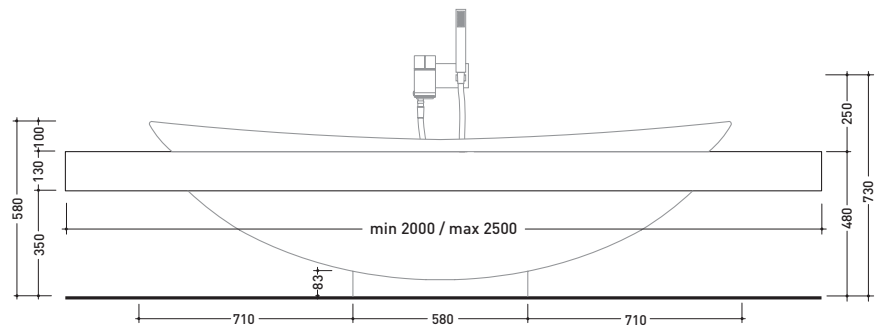

vista laterale / lateral view

vista frontale / frontal view

sizes in mm

WOOD: finishes

light oak dark oak

design **ALEXANDER DURINGER** and **STEFANO ROSINI** 2004

IO60M1

Shelf 80 x 55 x h 10 cm with centred hole suitable for IO60 basin
(fixing brackets included)