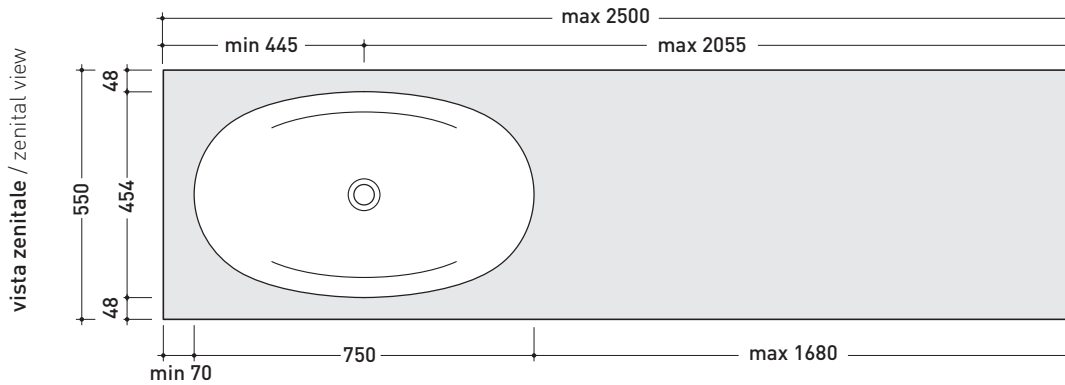

Tap holes are not made on this article by Flaminia