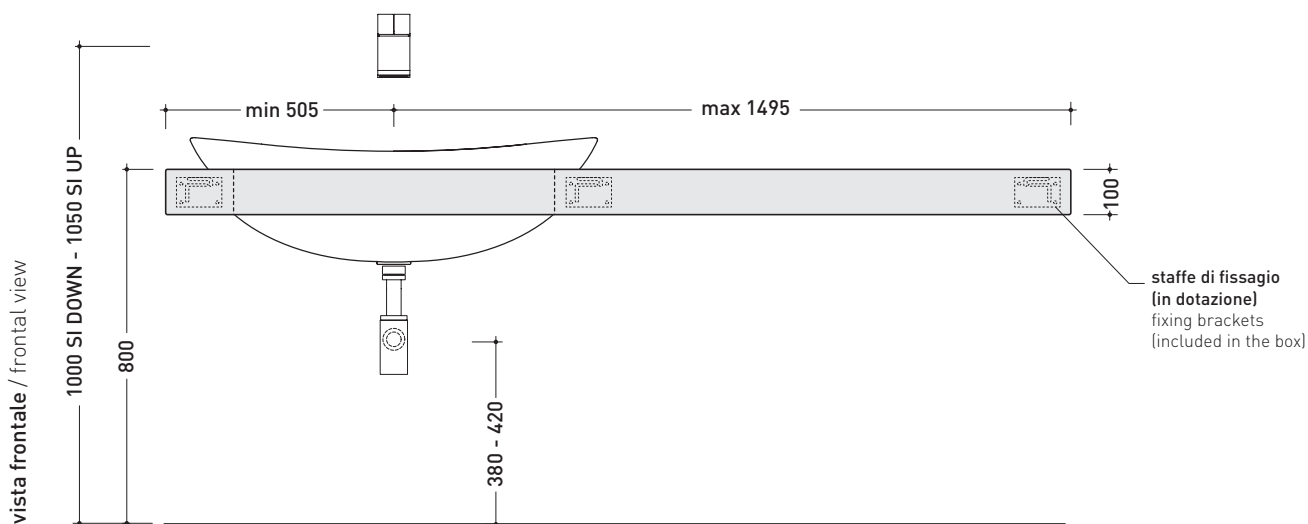

sizes in mm

WOOD: finishes

light oak dark oak