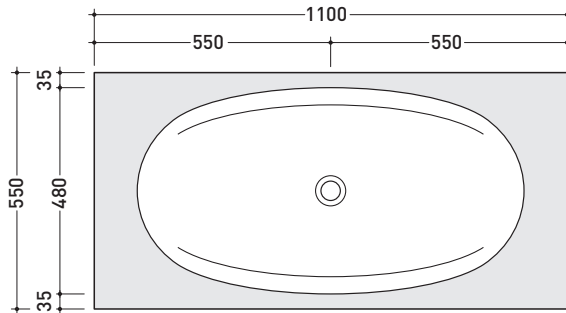

FINITURE LEGNO / WOOD FINISHES

- rovere moro - dark oak rovere sbiancato - light oak

➔➔ **4**

SCELTA MISURE / MEASURES

- A = misura interasse lavabo da sinistra / left distance of basin.
- B = misura interasse lavabo da destra / right distance of basin.
- C = misura totale del piano / total length of the shelf.
- verificare sempre che / verify that: **A + B + C = D.**

design **ALEXANDER DURINGER** and **STEFANO ROSINI** 2004

IO90M1

Shelf 110 x 55 x h 10 cm with centred hole suitable for IO90 basin
(fixing brackets included)

- Complements:
- IO90 recessed basin (IO4290)
 - Make-Up mirrors and lamps
 - App mirrors
 - Hot/Cold mirror (SPHC)
 - Left/Right mirror (SPLR)
 - Line mirrors (BASC20 - BASC30 - BASC40)

Dim. Imballo 162 x 60 x 15 cm | Peso | Pz. Pallet n° -

Tap holes are not made on this article by Flaminia

vista zenitale / zenital view

staffe di fissaggio
(in dotazione)
fixing brackets
(included in the box)