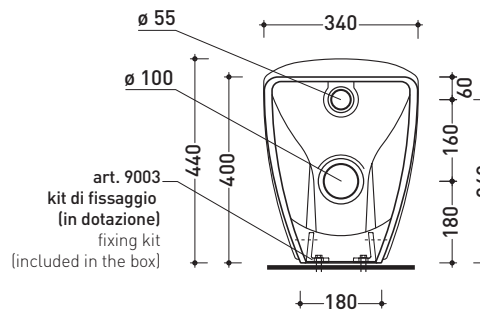

➔➔ **4** SCELTA MISURE / MEASURES

PIETRALUCE min 550 / max 700 min 1100 / max 1400 min 550 / max 700

- A = misura interasse lavabo da sinistra / left distance of basin.
- B = misura interasse lavabo da destra / right distance of basin.
- C = misura totale del piano / total length of the shelf.
- verificare sempre che / verify that: **A + B + C = D.**

Package dim. **54 x 36 x 45,5 cm** | Weight **25 kg** | Pz. Pallet n° **15**

CE UNI EN 997 Dop-No997

FLAMINIA does not recommend combining this toilet model with rapid-flow/flushometer systems or traditional high tanks

vista zenitale / zenital view

vista laterale / lateral view

sezione longitudinale / section

vista retro / back view

sizes in mm

Please consider a 2% tolerance on indicated measurements

CERAMIC: glossy finish