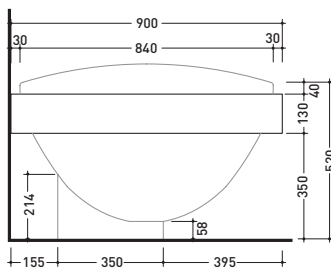

Package dim. **60 x 28 x 51,5 cm** | Weight **21 kg** | Pz. Pallet n° **12**

UNI EN 14688 - CL00 Dop-No14688

vista zenitale / zenital view

vista laterale / lateral view

vista frontale / frontal view

sezione longitudinale / section

Package dim. **206 x 97 x 17 cm** | Weight | Pz. Pallet n° **1**

Tap holes are not made on this article by Flaminia

vista zenitale / zenital view

vista laterale / lateral view

vista frontale / frontal view

sizes in mm

Please consider a 2% tolerance on indicated measurements

PIETRALUCE: glossy finish

matt finish

WOOD: finishes

design **ALEXANDER DURINGER** and **STEFANO ROSINI** 2004

I084M2

Shelf from 200 to 250 x 55 x h 10 cm with hole suitable for IO recessed bath-tub (I084)

vista laterale / lateral view

vista frontale / frontal view

sizes in mm

WOOD: finishes

light oak dark oak

design **ALEXANDER DURINGER** and **STEFANO ROSINI** 2004

IO60M1

Shelf 80 x 55 x h 10 cm with centred hole suitable for IO60 basin
(fixing brackets included)