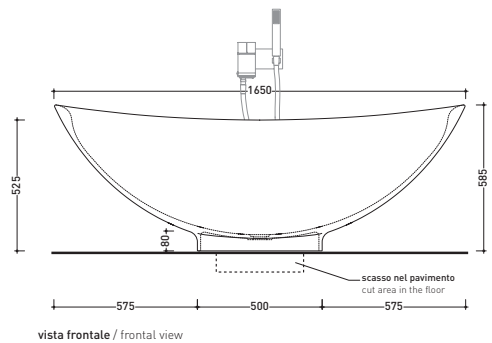

Package dim. **89,5 x 27,5 x 49 cm** | Weight **27,5 kg** | Pz. Pallet n° **12**

CE UNI EN 14688 - CL00 Dop-No14688

vista zenitale / zenital view

vista laterale / lateral view

vista frontale / frontal view

sezione longitudinale / section

sizes in mm

Please consider a 2% tolerance on indicated measurements

CERAMIC: glossy finish

matt finish

design **ALEXANDER DURINGER** and **STEFANO ROSINI** 2004

IO70

Pietraluce bath-tub 165 cm with back to wall shelf
 (drainage system and fixing kit included art. SIFVA)

Complements: **Line taps bath-tub:** ONE - NOKÉ - SI - FOLD - X1
Line accessories: TWO - HOOP - NOKÉ - FOLD

Package dim. **190 x 85 x 72 cm** | Weight **140 kg** | Pz. Pallet n° **1**

UNI EN 14516 - CLO Dop-No14516

Capacità Max / Max Capacity 140 L.
Peso Netto / Net Weight 110 Kg.

sizes in mm

PIETRALUCE: glossy finish

matt finish

design **ALEXANDER DURINGER** and **STEFANO ROSINI** 2004

IO70SM

Pietraluce free-standing bath-tub 165 cm
 (drainage system and fixing kit included art. SIFVA)