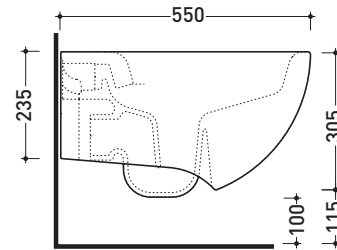

Technical accessories: **Universal fixing bracket for wall hung wc/bidet** (41/P)

Package dim. | Weight **20,5 kg** | Pz. Pallet n° **18**

UNI EN 997 Dop-No997

FLAMINIA does not recommend combining this toilet model with rapid-flow/flushometer systems or traditional high tanks

vista zenitale / zenital view

vista laterale / lateral view

sezione longitudinale / section

vista retro / back view

sizes in mm

Please consider a 2% tolerance on indicated measurements

CERAMIC: glossy finish