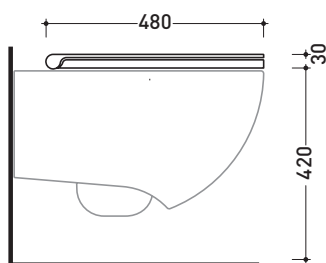

vista zenitale / zenital view

vista laterale / lateral view

sezione longitudinale / section

vista retro / back view

sizes in mm

Please consider a 2% tolerance on indicated measurements

CERAMIC: glossy finish

Package dim.

Weight **3,5 kg**

Pz. Pallet n°

vista zenitale / zenital view

vista laterale / lateral view

vista frontale / frontal view

sizes in mm

THERMOSETTING: glossy finish