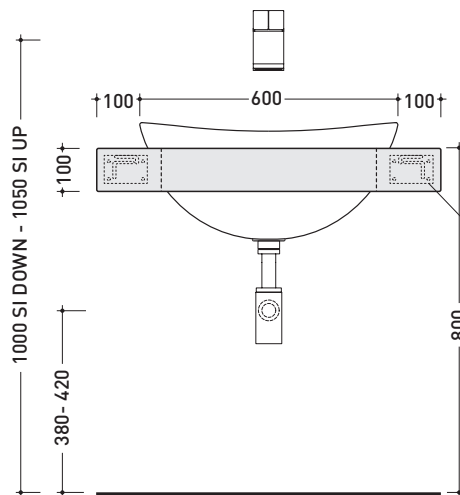

vista frontale / frontal view