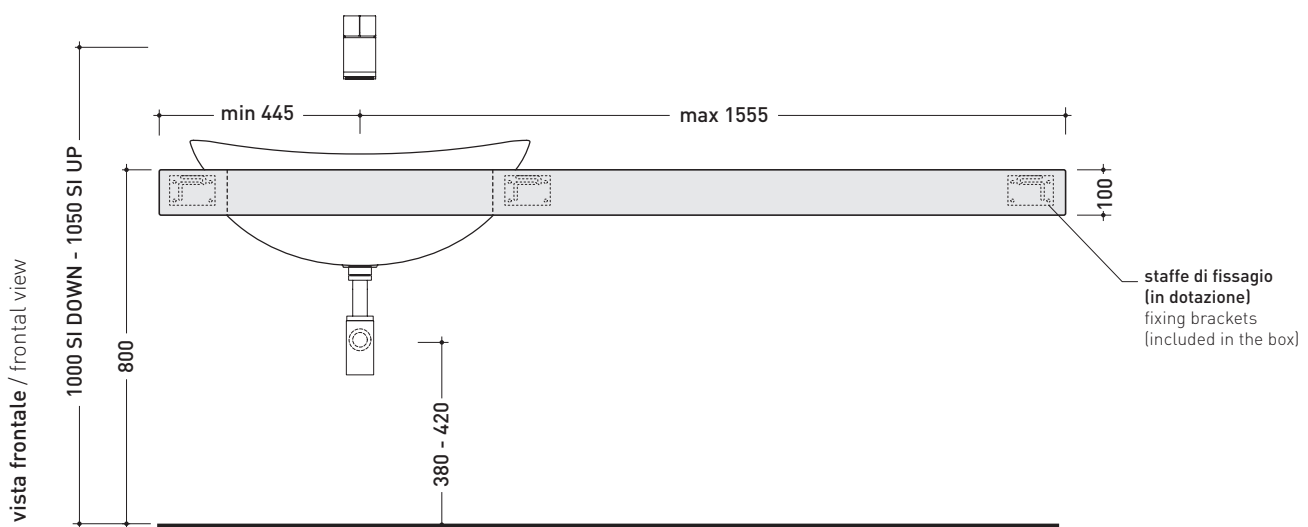

sizes in mm

WOOD: finishes

light oak dark oak