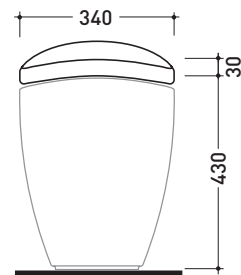

vista zenitale / zenital view

vista laterale / lateral view

sezione longitudinale / section

vista retro / back view

sizes in mm

Please consider a 2% tolerance on indicated measurements

CERAMIC: glossy finish

white

design **ALEXANDER DURINGER** and **STEFANO ROSINI** 2004

IOCW04

Wrapping seat & cover

Complements: **IO back to wall wc** (I0117)

Package dim. **54 x 34 x 8 cm** | Weight **2,5 kg** | Pz. Pallet n° -

vista zenitale / zenital view

vista laterale / lateral view

vista frontale / frontal view

sizes in mm

THERMOSETTING: glossy finish

white

design **ALEXANDER DURINGER** and **STEFANO ROSINI** 2004

IOCW05