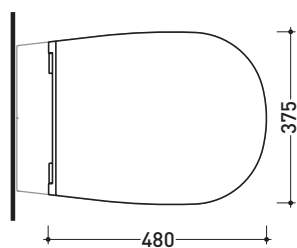

vista zenitale / zenital view

vista laterale / lateral view

sezione longitudinale / section

vista retro / back view

sizes in mm

Please consider a 2% tolerance on indicated measurements

CERAMIC: glossy finish

Package dim.

Weight **3,5 kg**

Pz. Pallet n°

vista zenitale / zenital view

vista laterale / lateral view

vista frontale / frontal view

sizes in mm

THERMOSETTING: glossy finish