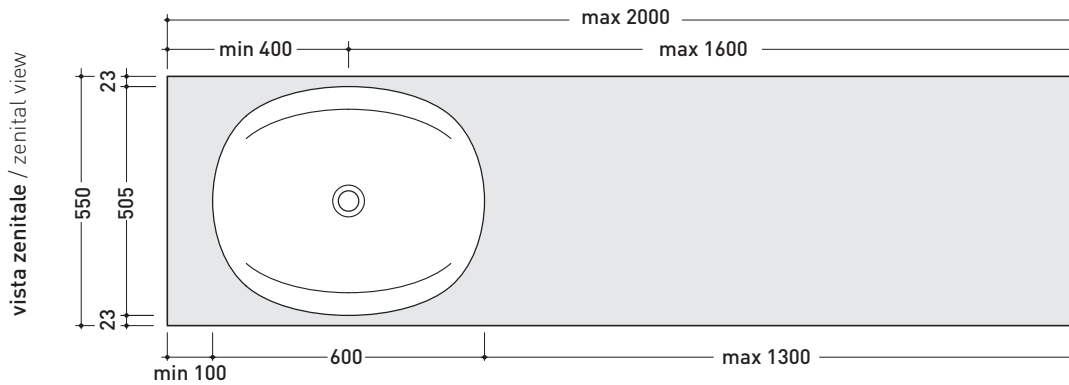

design **ALEXANDER DURINGER** and **STEFANO ROSINI** 2004

IO60M2

Shelf from 80 to 150 x 55 x h 10 cm suitable for IO60 basin
(fixing brackets included)

IO60M3

Shelf from 150 to 200 x 55 x h 10 cm suitable for IO60 basin
(fixing brackets included)

1. Complements:
2. IO60 recessed basin (IO4260)
   - Make-Up mirrors and lamps
   - App mirrors
   - Hot/Cold mirror (SPHC)
   - Left/Right mirror (SPLR)
   - Line mirrors (BASC20 - BASC30 - BASC40)

Tap holes are not made on this article by Flaminia

REFERENCE TO THE COMPULSORY ORDER FORM

sizes in mm

WOOD: finishes

light oak   dark oak