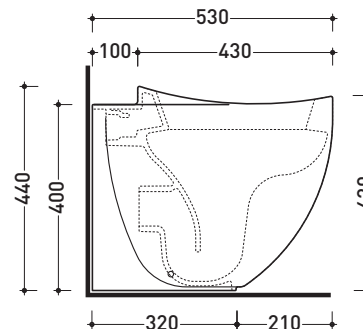

➔➔ **4** SCELTA MISURE / MEASURES

PIETRALUCE min 550 / max 700 min 1100 / max 1400 min 550 / max 700

- A = misura interasse lavabo da sinistra / left distance of basin.
- B = misura interasse lavabo da destra / right distance of basin.
- C = misura totale del piano / total length of the shelf.
- verificare sempre che / verify that: **A + B + C = D.**

Package dim. **54 x 36 x 45,5 cm** | Weight **25 kg** | Pz. Pallet n° **15**

CE UNI EN 997 Dop-No997

FLAMINIA does not recommend combining this toilet model with rapid-flow/flushometer systems or traditional high tanks

vista zenitale / zenital view

vista laterale / lateral view

sezione longitudinale / section

vista retro / back view

sizes in mm

Please consider a 2% tolerance on indicated measurements

CERAMIC: glossy finish