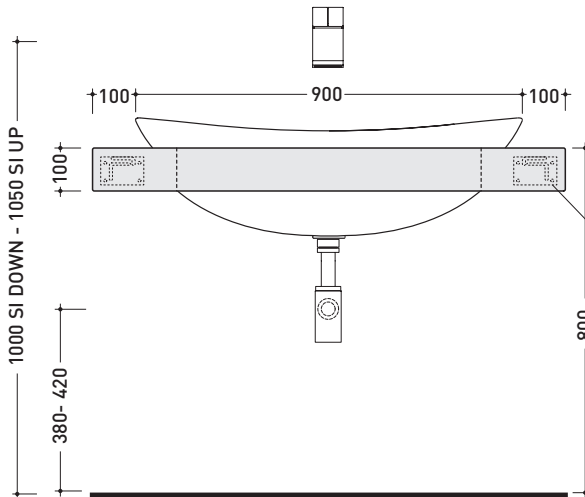

FINITURE LEGNO / WOOD FINISHES

- rovere moro - dark oak rovere sbiancato - light oak

➔➔ **4**

SCELTA MISURE / MEASURES

- A = misura interasse lavabo da sinistra / left distance of basin.
- B = misura interasse lavabo da destra / right distance of basin.
- C = misura totale del piano / total length of the shelf.
- verificare sempre che / verify that: **A + B + C = D.**

design **ALEXANDER DURINGER** and **STEFANO ROSINI** 2004

IO90M1

Shelf 110 x 55 x h 10 cm with centred hole suitable for IO90 basin
(fixing brackets included)

- Complements:
- IO90 recessed basin (IO4290)
 - Make-Up mirrors and lamps
 - App mirrors
 - Hot/Cold mirror (SPHC)
 - Left/Right mirror (SPLR)
 - Line mirrors (BASC20 - BASC30 - BASC40)

Dim. Imballo 162 x 60 x 15 cm | Peso | Pz. Pallet n° -

Tap holes are not made on this article by Flaminia

vista zenitale / zenital view

staffe di fissaggio
(in dotazione)
fixing brackets
(included in the box)