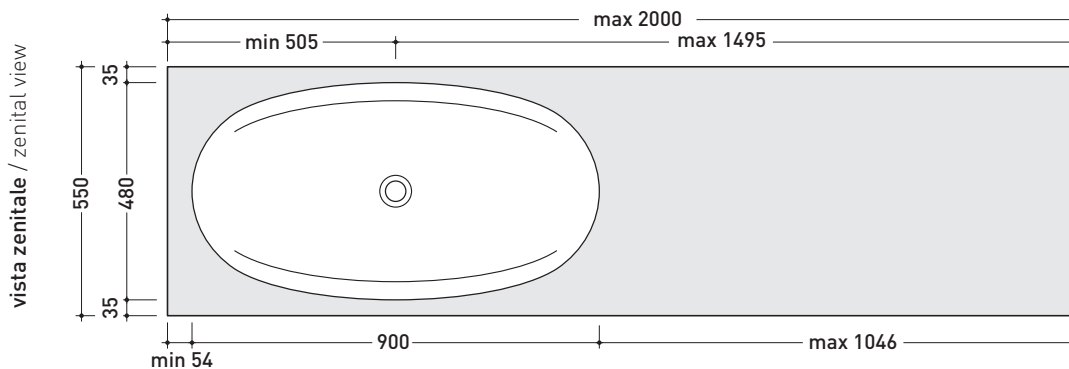

REFERENCE TO THE COMPULSORY ORDER FORM