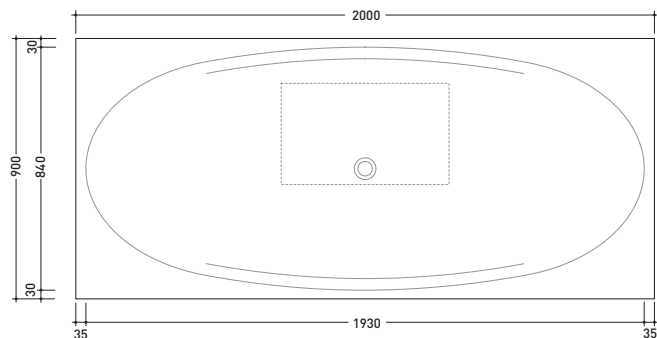

Package dim. **60 x 28 x 51,5 cm** | Weight **21 kg** | Pz. Pallet n° **12**

UNI EN 14688 - CL00 Dop-No14688

vista zenitale / zenital view

vista laterale / lateral view

vista frontale / frontal view

sezione longitudinale / section

vista zenitale / zenital view

Capacità Max / Max Capacity 150 L.
Peso Netto / Net Weight 150 Kg.

vista frontale / frontal view

vista laterale / lateral view

sezione longitudinale / section

sizes in mm

PIETRALUCE: glossy finish

matt finish

design **ALEXANDER DURINGER** and **STEFANO ROSINI** 2004

I084M1

Shelf 200 x 90 x h 13 cm with centred hole
suitable for IO recessed bath-tub (I084)

Complements: **I0 recessed bath-tub (I084)**
Line taps bath-tub: ONE - NOKÉ - SI - FOLD - X1
Line accessories: TWO - HOOP - NOKÉ - FOLD

Package dim. **206 x 97 x 17 cm** | Weight | Pz. Pallet n° **1**

Tap holes are not made on this article by Flaminia

vista zenitale / zenital view

vista laterale / lateral view

vista frontale / frontal view