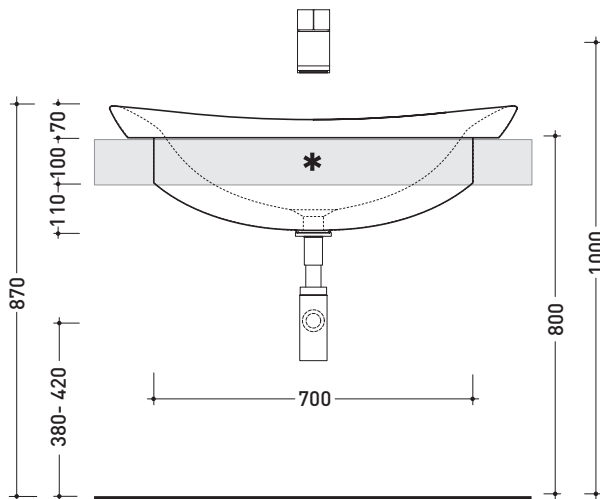

Package dim. **75 x 28 x 46 cm** | Weight **22 kg** | Pz. Pallet n° **10**

CE UNI EN 14688 - CL00 Dop-No14688

vista zenitale / zenital view

vista laterale / lateral view

vista frontale / frontal view

sezione longitudinale / section

Package dim. **89,5 x 27,5 x 49 cm** | Weight **27,5 kg** | Pz. Pallet n° **12**

CE UNI EN 14688 - CL00 Dop-No14688

vista zenitale / zenital view

vista laterale / lateral view

vista frontale / frontal view

sezione longitudinale / section

sizes in mm

Please consider a 2% tolerance on indicated measurements

CERAMIC: glossy finish

matt finish

design **ALEXANDER DURINGER** and **STEFANO ROSINI** 2004

IO70

Pietraluce bath-tub 165 cm with back to wall shelf
 (drainage system and fixing kit included art. SIFVA)