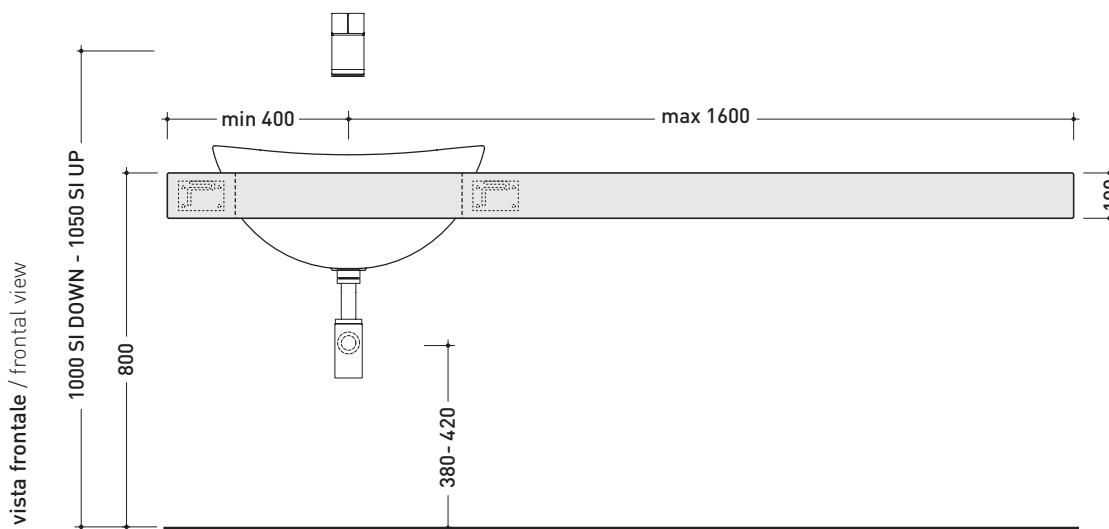

design **ALEXANDER DURINGER** and **STEFANO ROSINI** 2004

IO60M2

Shelf from 80 to 150 x 55 x h 10 cm suitable for IO60 basin
(fixing brackets included)

IO60M3

Shelf from 150 to 200 x 55 x h 10 cm suitable for IO60 basin
(fixing brackets included)

1. Complements:
2. IO60 recessed basin (IO4260)
   - Make-Up mirrors and lamps
   - App mirrors
   - Hot/Cold mirror (SPHC)
   - Left/Right mirror (SPLR)
   - Line mirrors (BASC20 - BASC30 - BASC40)

Tap holes are not made on this article by Flaminia

REFERENCE TO THE COMPULSORY ORDER FORM

sizes in mm

WOOD: finishes

light oak   dark oak