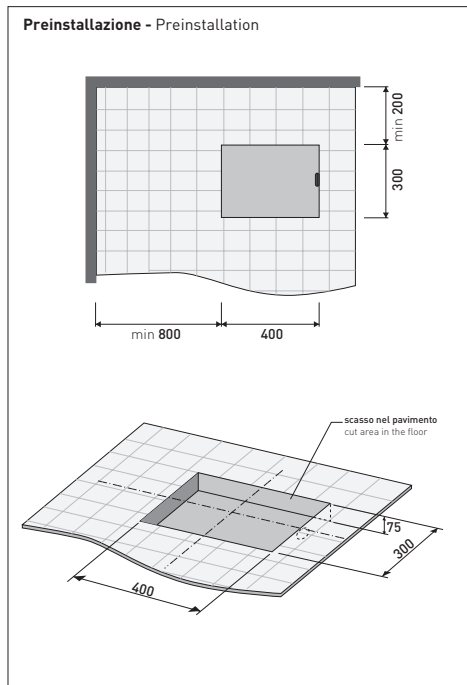

UNI EN 14516 - CLO Dop-No14516

vista zenitale / zenital view

Capacità Max / Max Capacity 150 L.
Peso Netto / Net Weight 150 Kg.