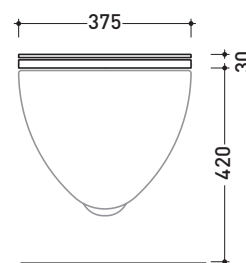

vista zenitale / zenital view

vista laterale / lateral view

sezione longitudinale / section

vista retro / back view

sizes in mm

Please consider a 2% tolerance on indicated measurements

CERAMIC: glossy finish

Package dim.

Weight **3,5 kg**

Pz. Pallet n°

vista zenitale / zenital view

vista laterale / lateral view

vista frontale / frontal view

sizes in mm

THERMOSETTING: glossy finish