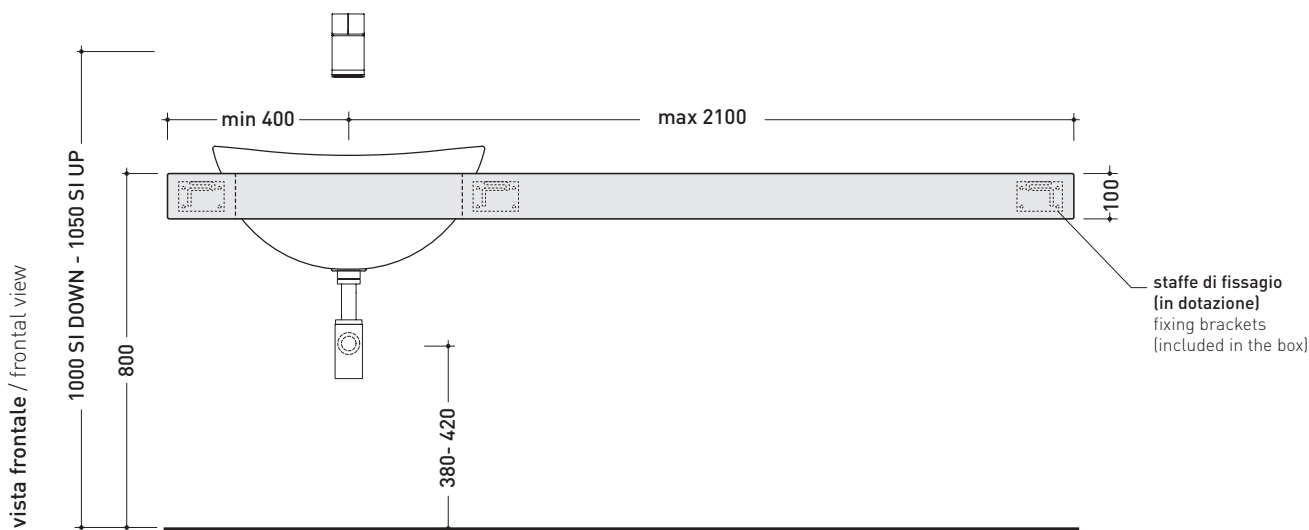

REFERENCE TO THE COMPULSORY ORDER FORM