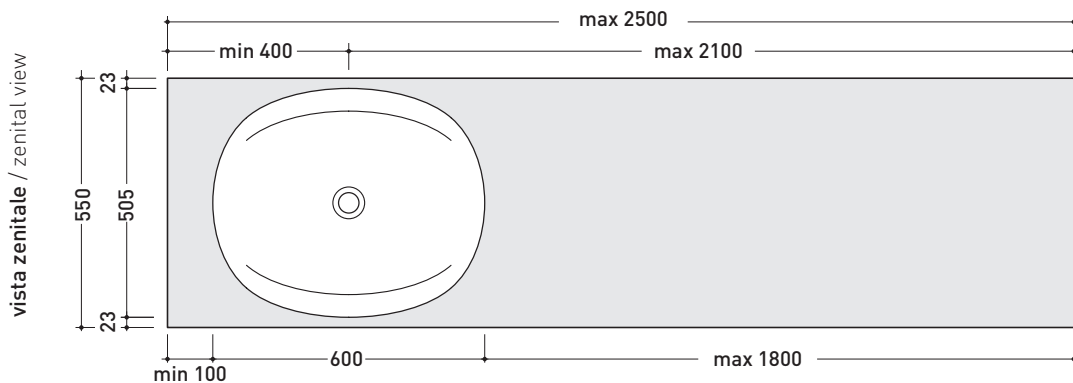

Tap holes are not made on this article by Flaminia