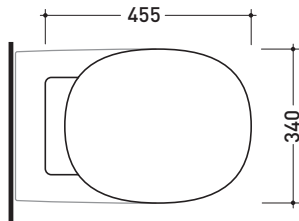

vista zenitale / zenital view

vista laterale / lateral view

sezione longitudinale / section

vista retro / back view

sizes in mm

Please consider a 2% tolerance on indicated measurements

CERAMIC: glossy finish

vista zenitale / zenital view

vista laterale / lateral view

vista frontale / frontal view

sizes in mm

THERMOSETTING: glossy finish

white

design **ALEXANDER DURINGER** and **STEFANO ROSINI** 2004

IOCW05