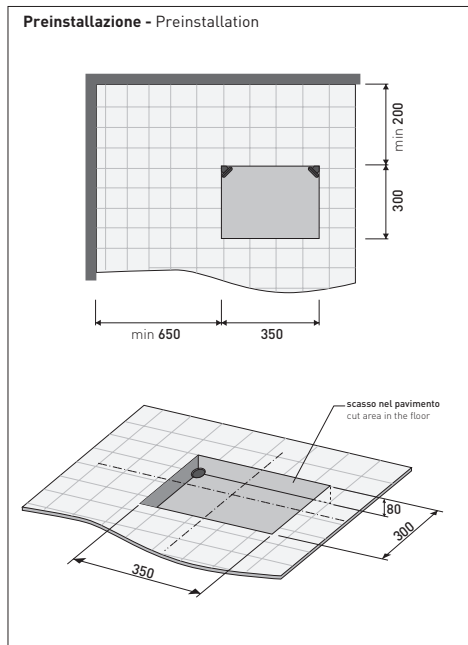

UNI EN 14516 - CLO Dop-No14516

Capacità Max / Max Capacity 140 L.
Peso Netto / Net Weight 110 Kg.