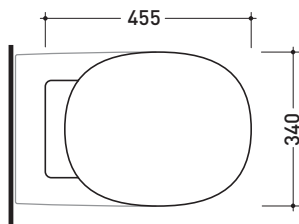

vista zenitale / zenital view

vista laterale / lateral view

sezione longitudinale / section

vista retro / back view

sizes in mm

Please consider a 2% tolerance on indicated measurements

CERAMIC: glossy finish

vista zenitale / zenital view

vista laterale / lateral view

vista frontale / frontal view

sizes in mm

THERMOSETTING: glossy finish

white

design **ALEXANDER DURINGER** and **STEFANO ROSINI** 2004

IOCW05

Soft-closing wrapping seat & cover

Complements: **IO back to wall wc** (I0117)

Package dim. **54 x 34 x 8 cm** | Weight **2,5 kg** | Pz. Pallet n° -

vista zenitale / zenital view

vista laterale / lateral view