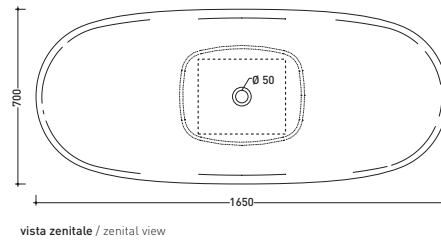

Package dim. **89,5 x 27,5 x 49 cm** | Weight **27,5 kg** | Pz. Pallet n° **12**

CE UNI EN 14688 - CL00 Dop-No14688

vista zenitale / zenital view

vista laterale / lateral view

vista frontale / frontal view

Complements: **Line taps bath-tub:** ONE - NOKÉ - SI - FOLD - X1
Line accessories: TWO - HOOP - NOKÉ - FOLD

Package dim. **190 x 85 x 72 cm** | Weight **140 kg** | Pz. Pallet n° **1**

UNI EN 14516 - CLO Dop-No14516

Capacità Max / Max Capacity 140 L.
Peso Netto / Net Weight 110 Kg.

sizes in mm

PIETRALUCE: glossy finish

matt finish

design **ALEXANDER DURINGER** and **STEFANO ROSINI** 2004

IO70SM

Pietraluce free-standing bath-tub 165 cm
 (drainage system and fixing kit included art. SIFVA)

Complements: **Line taps bath-tub:** ONE - NOKÉ - SI - FOLD
Line accessories: TWO - HOOP - NOKÉ - FOLD

Package dim. 190 x 85 x 72 cm | Weight 140 kg | Pz. Pallet n° 1

UNI EN 14516 - CLO Dop-No14516

Capacità Max / Max Capacity 140 L.
Peso Netto / Net Weight 110 Kg.