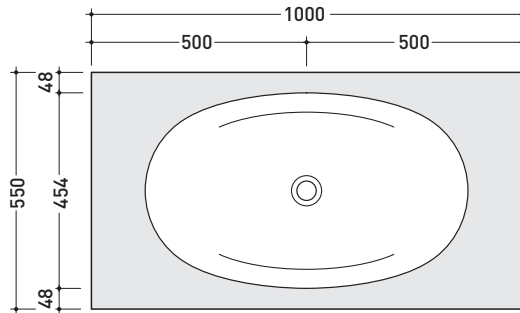

FINITURE LEGNO / WOOD FINISHES

- rovere moro - dark oak rovere sbiancato - light oak

➔➔ **4**

SCELTA MISURE / MEASURES

- A = misura interasse lavabo da sinistra / left distance of basin.
- B = misura interasse lavabo da destra / right distance of basin.
- C = misura totale del piano / total length of the shelf.
- verificare sempre che / verify that: **A + B + C = D.**

design **ALEXANDER DURINGER** and **STEFANO ROSINI** 2004

I075M1

Shelf 100 x 55 x h 10 cm with centred hole suitable for I075 basin
(fixing brackets included)

- Complements:
- I075 recessed basin (I04275)
 - Make-Up mirrors and lamps
 - App mirrors
 - Hot/Cold mirror (SPHC)
 - Left/Right mirror (SPLR)
 - Line mirrors (BASC20 - BASC30 - BASC40)

Package dim. 162 x 60 x 15 cm | Weight | Pz. Pallet n° -

Tap holes are not made on this article by Flaminia

vista zenitale / zenital view

staffe di fissaggio
(in dotazione)
fixing brackets
(included in the box)