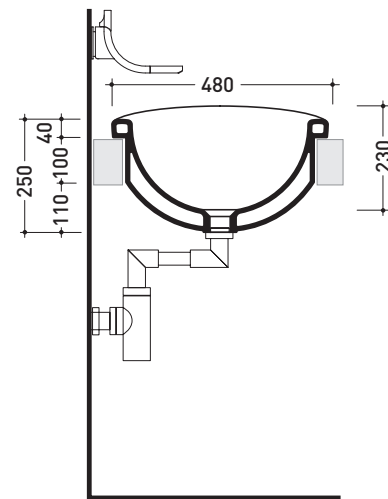

Package dim. **89,5 x 27,5 x 49 cm** | Weight **27,5 kg** | Pz. Pallet n° **12**

CE UNI EN 14688 - CL00 Dop-No14688

vista zenitale / zenital view

vista laterale / lateral view

vista frontale / frontal view

sezione longitudinale / section

sizes in mm

Please consider a 2% tolerance on indicated measurements

CERAMIC: glossy finish

matt finish

design **ALEXANDER DURINGER** and **STEFANO ROSINI** 2004

IO70

Pietraluce bath-tub 165 cm with back to wall shelf
 (drainage system and fixing kit included art. SIFVA)