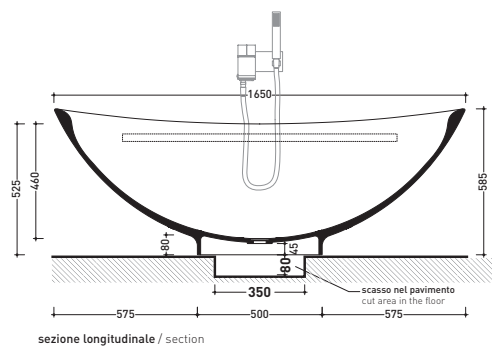

Package dim. **89,5 x 27,5 x 49 cm** | Weight **27,5 kg** | Pz. Pallet n° **12**

CE UNI EN 14688 - CL00 Dop-No14688

vista zenitale / zenital view

vista laterale / lateral view

vista frontale / frontal view

sezione longitudinale / section

sizes in mm

Please consider a 2% tolerance on indicated measurements

CERAMIC: glossy finish

matt finish

design **ALEXANDER DURINGER** and **STEFANO ROSINI** 2004

IO70

Pietraluce bath-tub 165 cm with back to wall shelf
 (drainage system and fixing kit included art. SIFVA)

Complements: **Line taps bath-tub:** ONE - NOKÉ - SI - FOLD - X1
Line accessories: TWO - HOOP - NOKÉ - FOLD

Package dim. **190 x 85 x 72 cm** | Weight **140 kg** | Pz. Pallet n° **1**

UNI EN 14516 - CLO Dop-No14516

Capacità Max / Max Capacity 140 L.
Peso Netto / Net Weight 110 Kg.

sizes in mm

PIETRALUCE: glossy finish

matt finish

design **ALEXANDER DURINGER** and **STEFANO ROSINI** 2004

IO70SM

Pietraluce free-standing bath-tub 165 cm
 (drainage system and fixing kit included art. SIFVA)