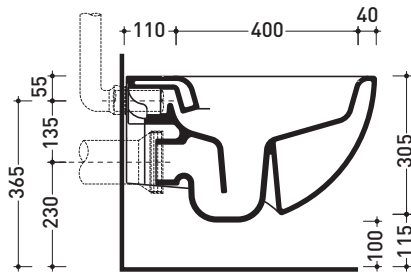

Technical accessories: **Universal fixing bracket for wall hung wc/bidet** (41/P)

Package dim. | Weight **20,5 kg** | Pz. Pallet n° **18**

UNI EN 997 Dop-No997

FLAMINIA does not recommend combining this toilet model with rapid-flow/flushometer systems or traditional high tanks

vista zenitale / zenital view

vista laterale / lateral view

sezione longitudinale / section

vista retro / back view

sizes in mm

Please consider a 2% tolerance on indicated measurements

CERAMIC: glossy finish