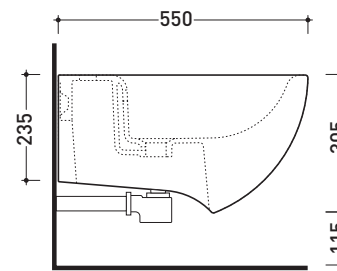

vista laterale / lateral view