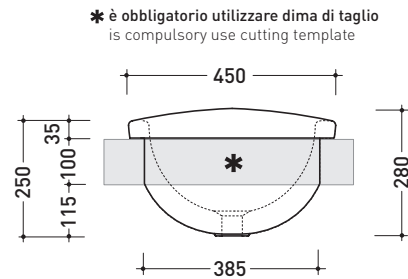

Package dim. **60 x 28 x 51,5 cm** | Weight **21 kg** | Pz. Pallet n° **12**

UNI EN 14688 - CL00 Dop-No14688

vista zenitale / zenital view

vista laterale / lateral view

vista frontale / frontal view

sezione longitudinale / section

- Complements: **IO shelves** (IO75M1 - IO75M2 - IO75M3)
IO Pietraluce shelf (IO75M4)
Bridge bench (IO75B1)
Line taps basin: ONE - NOKÉ - SI - FOLD - X1
Line accessories: TWO - HOOP - NOKÉ - FOLD

- Technical accessories: **Chrome space saving basin siphon** (SIFL03)
Stop & Go drain (PLSG)
CERAMIC Stop & Go drain (PLCE)
Two piece set chrome tap filters (RF026)

Package dim. **75 x 28 x 46 cm** | Weight **22 kg** | Pz. Pallet n° **10**

CE UNI EN 14688 - CL00 Dop-No14688

vista zenitale / zenital view

vista laterale / lateral view

vista frontale / frontal view

sezione longitudinale / section