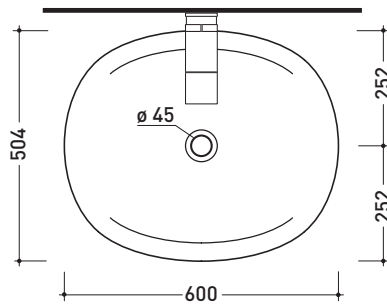

sizes in mm

Please consider a 2% tolerance on indicated measurements

CERAMIC: glossy finish

matt finish

design **ALEXANDER DURINGER** and **STEFANO ROSINI** 2004

IO4260 IO60

Recessed basin cm 60

•WITHOUT OVERFLOW

Package dim. **60 x 28 x 51,5 cm** | Weight **21 kg** | Pz. Pallet n° **12**

UNI EN 14688 - CL00 Dop-No14688

vista zenitale / zenital view

vista laterale / lateral view

vista frontale / frontal view

sezione longitudinale / section