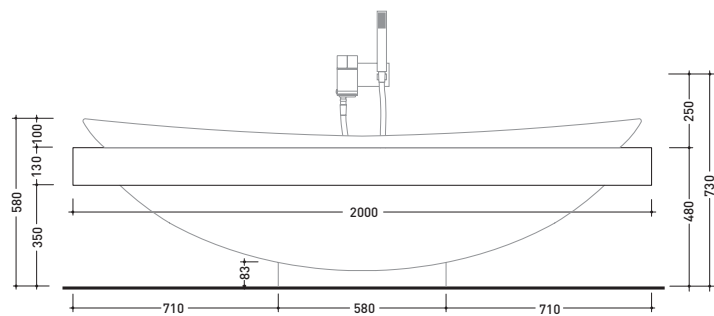

Package dim. **206 x 97 x 17 cm** | Weight | Pz. Pallet n° **1**

Tap holes are not made on this article by Flaminia

vista zenitale / zenital view

vista laterale / lateral view

vista frontale / frontal view