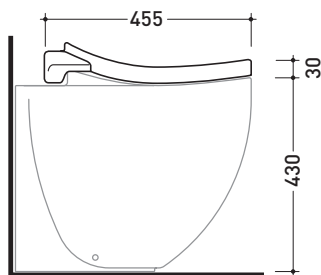

vista zenitale / zenital view

vista laterale / lateral view

sezione longitudinale / section

vista retro / back view

sizes in mm

Please consider a 2% tolerance on indicated measurements

CERAMIC: glossy finish

vista zenitale / zenital view

vista laterale / lateral view

vista frontale / frontal view

sizes in mm

THERMOSETTING: glossy finish

white

design **ALEXANDER DURINGER** and **STEFANO ROSINI** 2004

IOCW05

Soft-closing wrapping seat & cover

Complements: **IO back to wall wc** (I0117)

Package dim. **54 x 34 x 8 cm** | Weight **2,5 kg** | Pz. Pallet n° -

vista zenitale / zenital view

vista laterale / lateral view