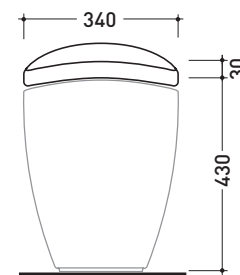

vista zenitale / zenital view

vista laterale / lateral view

vista frontale / frontal view

sizes in mm

THERMOSETTING: glossy finish

white

design **ALEXANDER DURINGER** and **STEFANO ROSINI** 2004

IOCW05

Soft-closing wrapping seat & cover

Complements: **IO back to wall wc** (I0117)

Package dim. **54 x 34 x 8 cm** | Weight **2,5 kg** | Pz. Pallet n° -

vista zenitale / zenital view

vista laterale / lateral view