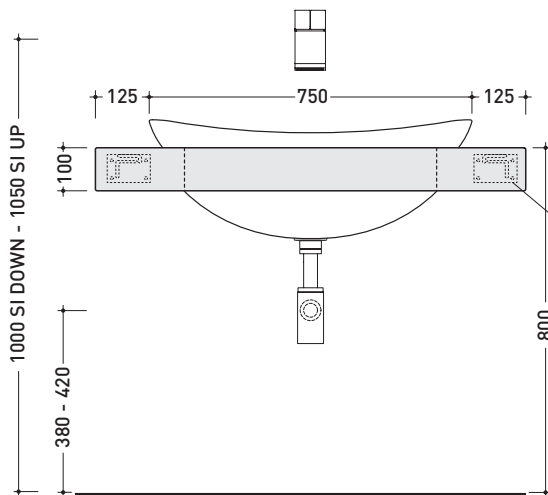

- A = misura interasse lavabo da sinistra / left distance of basin.
- B = misura interasse lavabo da destra / right distance of basin.
- C = misura totale del piano / total length of the shelf.
- verificare sempre che / verify that: **A + B + C = D.**

design **ALEXANDER DURINGER** and **STEFANO ROSINI** 2004

I075M1

Shelf 100 x 55 x h 10 cm with centred hole suitable for I075 basin
(fixing brackets included)

- Complements:
- I075 recessed basin (I04275)
 - Make-Up mirrors and lamps
 - App mirrors
 - Hot/Cold mirror (SPHC)
 - Left/Right mirror (SPLR)
 - Line mirrors (BASC20 - BASC30 - BASC40)

Package dim. 162 x 60 x 15 cm | Weight | Pz. Pallet n° -

Tap holes are not made on this article by Flaminia

vista zenitale / zenital view

staffe di fissaggio
(in dotazione)
fixing brackets
(included in the box)