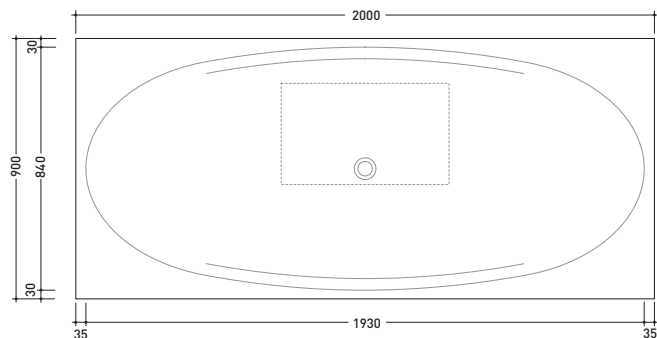

UNI EN 14516 - CLO Dop-No14516

vista zenitale / zenital view

**Capacità Max / Max Capacity 150 L.
Peso Netto / Net Weight 150 Kg.**

vista frontale / frontal view

vista laterale / lateral view

sezione longitudinale / section

sizes in mm

PIETRALUCE: glossy finish

matt finish

design **ALEXANDER DURINGER** and **STEFANO ROSINI** 2004

I084M1

Shelf 200 x 90 x h 13 cm with centred hole
suitable for IO recessed bath-tub (I084)

Complements: **I0 recessed bath-tub (I084)**
Line taps bath-tub: ONE - NOKÉ - SI - FOLD - X1
Line accessories: TWO - HOOP - NOKÉ - FOLD

Package dim. **206 x 97 x 17 cm** | Weight | Pz. Pallet n° **1**

Tap holes are not made on this article by Flaminia

vista zenitale / zenital view

vista laterale / lateral view

vista frontale / frontal view