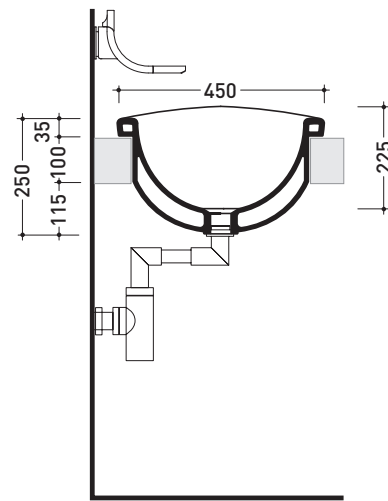

- Technical accessories: **Chrome space saving basin siphon** (SIFL03)
Stop & Go drain (PLSG)
CERAMIC Stop & Go drain (PLCE)
Two piece set chrome tap filters (RF026)

Package dim. **75 x 28 x 46 cm** | Weight **22 kg** | Pz. Pallet n° **10**

CE UNI EN 14688 - CL00 Dop-No14688

vista zenitale / zenital view

vista laterale / lateral view

vista frontale / frontal view

sezione longitudinale / section

sizes in mm

Please consider a 2% tolerance on indicated measurements