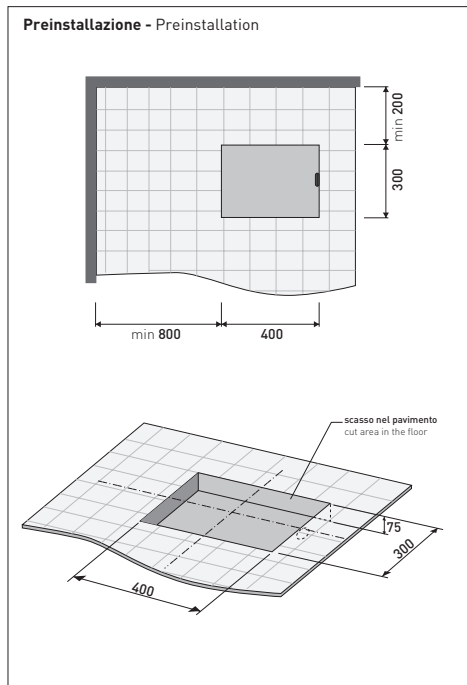

UNI EN 14516 - CLO Dop-No14516

vista zenitale / zenital view

**Capacità Max / Max Capacity 150 L.
Peso Netto / Net Weight 150 Kg.**