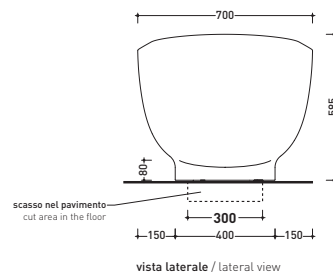

sezione longitudinale / section

art. 9008
 kit di fissaggio
 Fischer (in dotazione)
 Fischer fixing kit
 (included in the box)

vista retro / back view

sizes in mm

Please consider a 2% tolerance on indicated measurements

Complements: **Line taps bath-tub:** ONE - NOKÉ - SI - FOLD
Line accessories: TWO - HOOP - NOKÉ - FOLD

Package dim. 190 x 85 x 72 cm | Weight 140 kg | Pz. Pallet n° 1

UNI EN 14516 - CLO Dop-No14516

Capacità Max / Max Capacity 140 L.
Peso Netto / Net Weight 110 Kg.