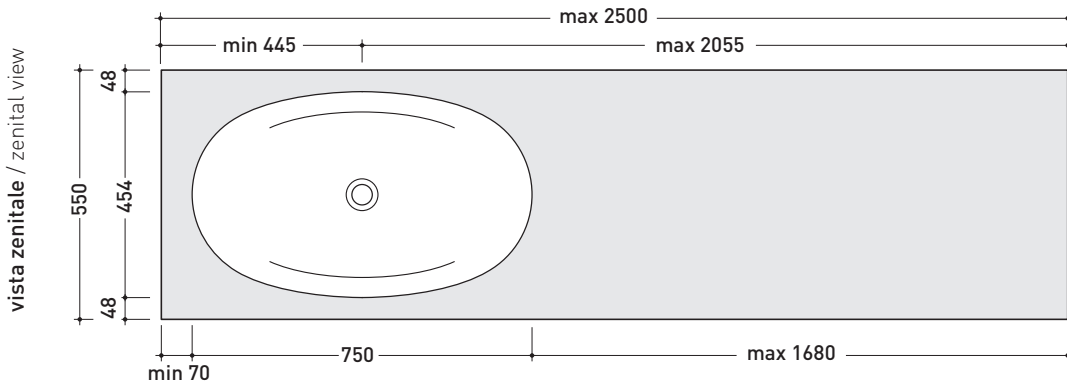

Tap holes are not made on this article by Flaminia