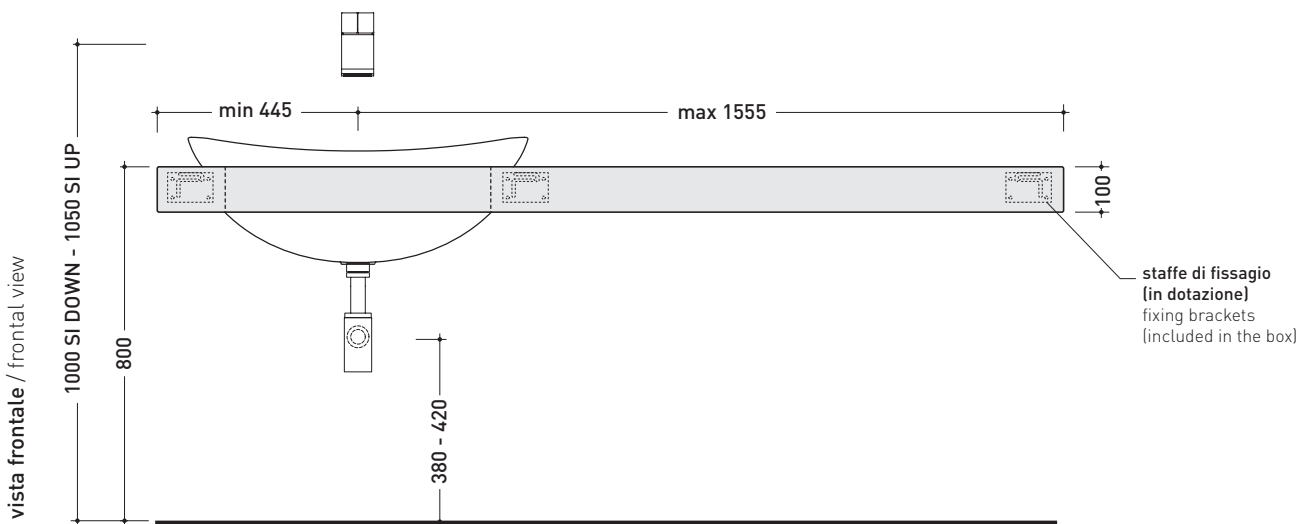

sizes in mm

WOOD: finishes

light oak   dark oak