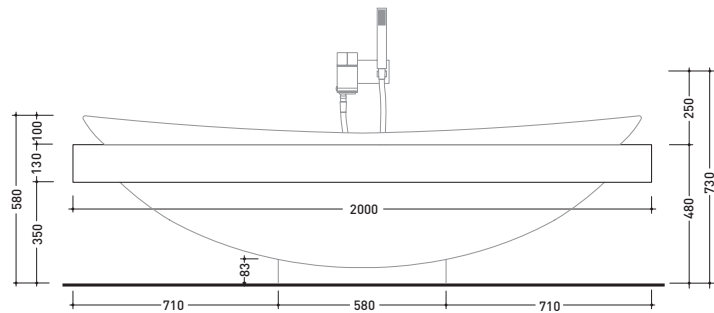

Package dim. **206 x 97 x 17 cm** | Weight | Pz. Pallet n° **1**

Tap holes are not made on this article by Flaminia

vista zenitale / zenital view

vista laterale / lateral view

vista frontale / frontal view