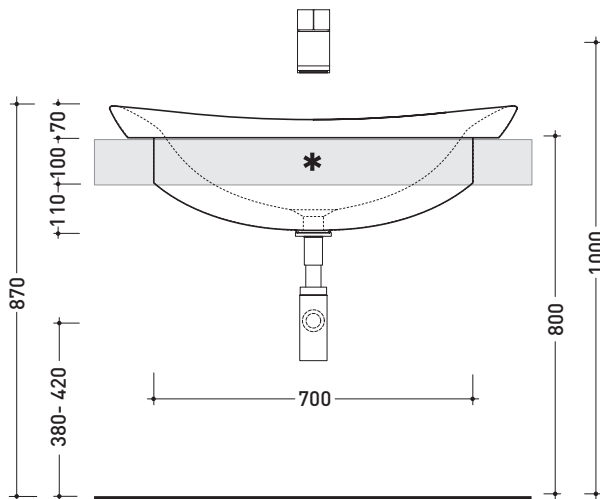

- Technical accessories: **Chrome space saving basin siphon** (SIFL03)
Stop & Go drain (PLSG)
CERAMIC Stop & Go drain (PLCE)
Two piece set chrome tap filters (RF026)

Package dim. **89,5 x 27,5 x 49 cm** | Weight **27,5 kg** | Pz. Pallet n° **12**

CE UNI EN 14688 - CL00 Dop-No14688

vista zenitale / zenital view

vista laterale / lateral view

vista frontale / frontal view

sezione longitudinale / section

sizes in mm

Please consider a 2% tolerance on indicated measurements