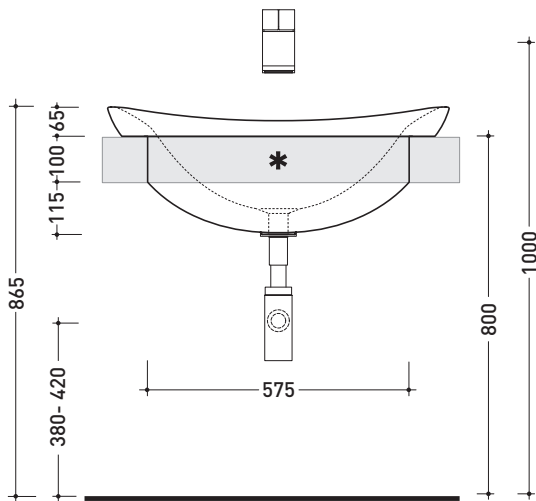

- Technical accessories: **Chrome space saving basin siphon** (SIFL03)
Stop & Go drain (PLSG)
CERAMIC Stop & Go drain (PLCE)
Two piece set chrome tap filters (RF026)

Package dim. **75 x 28 x 46 cm** | Weight **22 kg** | Pz. Pallet n° **10**

CE UNI EN 14688 - CL00 Dop-No14688

vista zenitale / zenital view

vista laterale / lateral view

vista frontale / frontal view

sezione longitudinale / section

sizes in mm

Please consider a 2% tolerance on indicated measurements