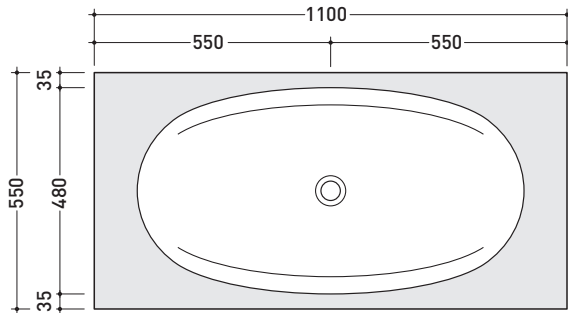

FINITURE LEGNO / WOOD FINISHES

- rovere moro - dark oak rovere sbiancato - light oak

➔➔ **4**

SCELTA MISURE / MEASURES

- A = misura interasse lavabo da sinistra / left distance of basin.
- B = misura interasse lavabo da destra / right distance of basin.
- C = misura totale del piano / total length of the shelf.
- verificare sempre che / verify that: **A + B + C = D.**

design **ALEXANDER DURINGER** and **STEFANO ROSINI** 2004

IO90M1

Shelf 110 x 55 x h 10 cm with centred hole suitable for IO90 basin
(fixing brackets included)

- Complements:
- IO90 recessed basin (IO4290)
 - Make-Up mirrors and lamps
 - App mirrors
 - Hot/Cold mirror (SPHC)
 - Left/Right mirror (SPLR)
 - Line mirrors (BASC20 - BASC30 - BASC40)

Dim. Imballo 162 x 60 x 15 cm | Peso | Pz. Pallet n° -

Tap holes are not made on this article by Flaminia

vista zenitale / zenital view

staffe di fissaggio (in dotazione) fixing brackets (included in the box)