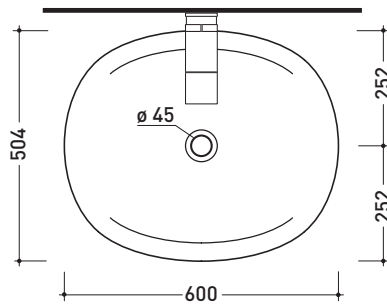

design **ALEXANDER DURINGER** and **STEFANO ROSINI** 2004

IO4260 IO60

Recessed basin cm 60

•WITHOUT OVERFLOW

1. Complements: **IO shelves** (IO60M1 - IO60M2 - IO60M3)
   IO Pietraluce shelf (IO60M4)
   Bridge bench (IO60B1)
   Line taps basin: ONE - NOKÉ - SI - FOLD - X1
   Line accessories: TWO - HOOP - NOKÉ - FOLD

1. Technical accessories: **Chrome space saving basin siphon** (SIFL03)
   Stop & Go drain (PLSG)
   CERAMIC Stop & Go drain (PLCE)
   Two piece set chrome tap filters (RF026)

Package dim. **60 x 28 x 51,5 cm** | Weight **21 kg** | Pz. Pallet n° **12**

UNI EN 14688 - CL00 Dop-No14688

vista zenitale / zenital view