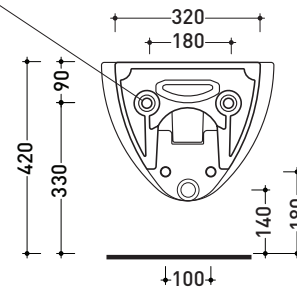

sezione longitudinale / section

art. 9008
 kit di fissaggio
 Fischer (in dotazione)
 Fischer fixing kit
 (included in the box)

vista retro / back view

sizes in mm

Please consider a 2% tolerance on indicated measurements

Package dim. | Weight **19 kg** | Pz. Pallet n° **18**

UNI EN 14528 - CL20 Dop-No14528

vista zenitale / zenital view

vista laterale / lateral view

sezione longitudinale / section

art. 9008
 kit di fissaggio
 Fischer (in dotazione)
 Fischer fixing kit
 (included in the box)

vista retro / back view

sizes in mm

Please consider a 2% tolerance on indicated measurements

CERAMIC: glossy finish

matt finish

design **ALEXANDER DURINGER** and **STEFANO ROSINI** 2004

IO4260 IO60

Recessed basin cm 60