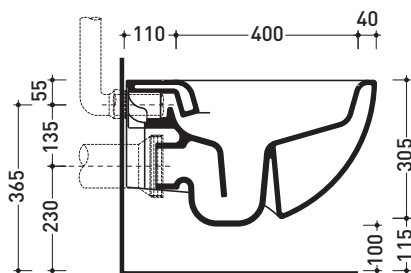

Technical accessories: **Universal fixing bracket for wall hung wc/bidet** (41/P)

Package dim. | Weight **20,5 kg** | Pz. Pallet n° **18**

CE UNI EN 997

Dop-No997

vista zenitale / zenital view

vista laterale / lateral view

sezione longitudinale / section

art. 9008
 kit di fissaggio
 Fischer (in dotazione)
 Fischer fixing kit
 (included in the box)

vista retro / back view

sizes in mm

Please consider a 2% tolerance on indicated measurements