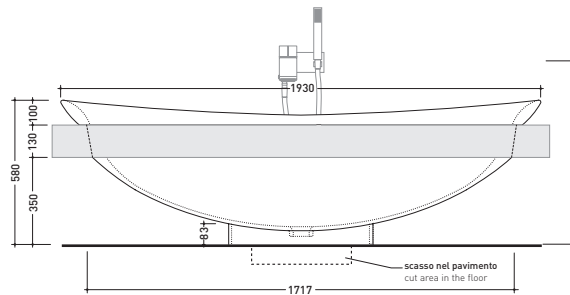

(drainage system and fixing kit included art. SIFVA)

Complements: **Line taps bath-tub:** ONE - NOKÉ - SI - FOLD - X1
Line accessories: TWO - HOOP - NOKÉ - FOLD

Package dim. 206 x 93 x 72 cm | Weight 150 kg | Pz. Pallet n° 1

UNI EN 14516 - CLO Dop-No14516

vista zenitale / zenital view

**Capacità Max / Max Capacity 150 L.
Peso Netto / Net Weight 150 Kg.**

vista frontale / frontal view

vista laterale / lateral view

sezione longitudinale / section