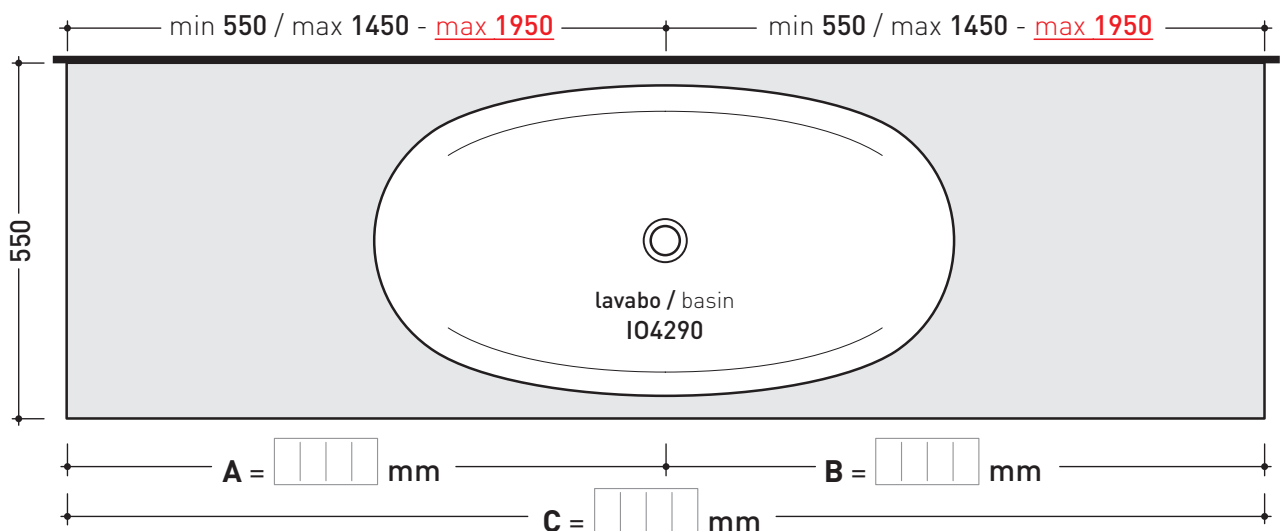

MODULO PER LA REALIZZAZIONE DELLE MENSOLE **IO** A MISURA PER ART. **IO4290**

IO CUSTOMIZED SHELVES FOR ART. **IO4290** FORM

E' obbligatorio fotocopiare questa pagina, compilarla con cura e allegarla all'ordine.
Is compulsory to photocopy this page, carefully fill in and attach to the order.

» **1**

DETTAGLI ORDINE / ORDER DETAILS

cliente - client

ordine - order n:

data - date:

ref.:

annotazioni - notes

» **2**

SCELTA ARTICOLO / ITEM CHOICE

E' importante consultare prima la scheda tecnica relativa
It's important to consult before the technical detail

☐ art. **IO90M2**
mensola / shelf da / from 110 a / to 150 cm

☐ art. **IO90M3**
mensola / shelf da / from 150 a / to 200 cm

☐ art. **IO90M4**
mensola / shelf da / from 110 a / to 250 cm
(solo in **Pietraluce** / only in **Pietraluce**)

» **3**

SCELTA MATERIALE / MATERIAL SELECTION

PIETRALUCE

☐ bianco - white	☐ nero - black
☐ grigio - grey	☐ sabbia - sand
☐ beige - beige	☐ argilla - argilla
☐ sabbia - sand	☐ grafite - graphite
☐ blu ultram. - marine blue	☐ latte - milky white
☐ rosso cuoio - red	☐ gr. lava - lava grey

FINITURE LEGNO / WOOD FINISHES

☐ rovere moro - dark oak	☐ rovere sbiancato - light oak

» **4**

SCELTA MISURE / MEASURES

→ **FLAMINIA.**

• **A** = misura interasse lavabo da sinistra / left distance of basin. • **C** = misura totale della mensola / total length of the shelf.
• **B** = misura interasse lavabo da destra / right distance of basin. • verificare sempre che / verify that: **A + B = C**.