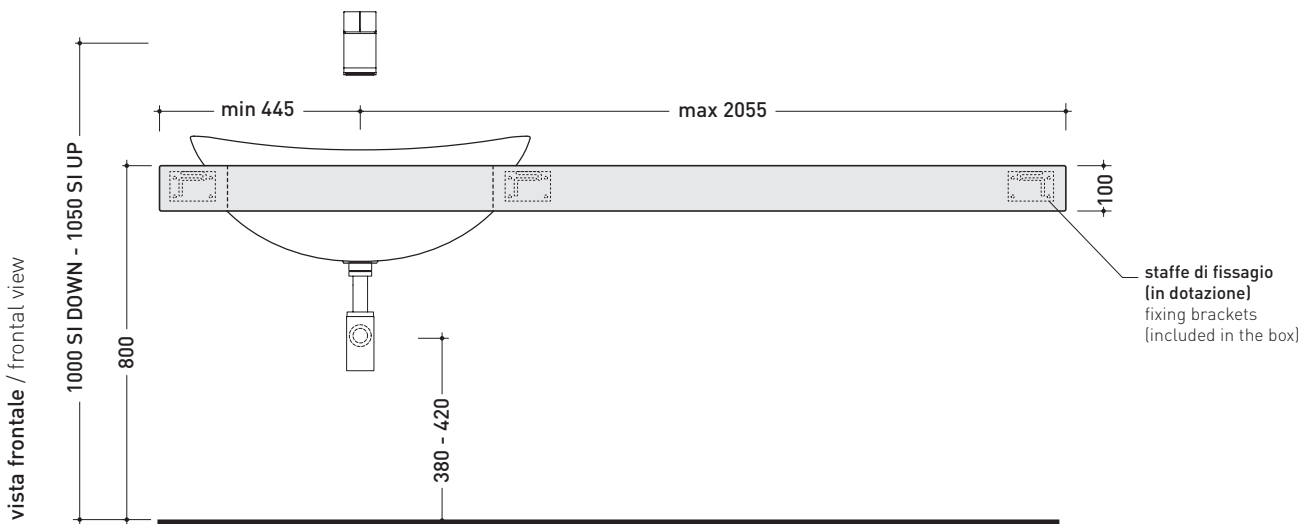

REFERENCE TO THE COMPULSORY ORDER FORM