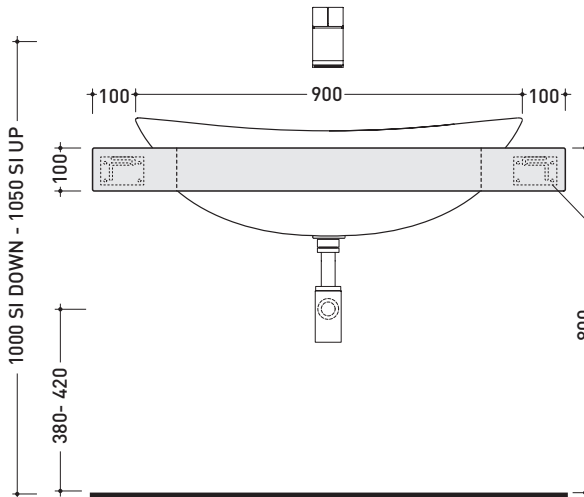

FINITURE LEGNO / WOOD FINISHES

- rovere moro - dark oak rovere sbiancato - light oak

➔➔ **4**

SCELTA MISURE / MEASURES

- A = misura interasse lavabo da sinistra / left distance of basin.
- B = misura interasse lavabo da destra / right distance of basin.
- C = misura totale del piano / total length of the shelf.
- verificare sempre che / verify that: **A + B + C = D.**

design **ALEXANDER DURINGER** and **STEFANO ROSINI** 2004

IO90M1

Shelf 110 x 55 x h 10 cm with centred hole suitable for IO90 basin
(fixing brackets included)

- Complements:
- IO90 recessed basin (IO4290)
 - Make-Up mirrors and lamps
 - App mirrors
 - Hot/Cold mirror (SPHC)
 - Left/Right mirror (SPLR)
 - Line mirrors (BASC20 - BASC30 - BASC40)

Dim. Imballo 162 x 60 x 15 cm | Peso | Pz. Pallet n° -

Tap holes are not made on this article by Flaminia

vista zenitale / zenital view

staffe di fissaggio (in dotazione) fixing brackets (included in the box)