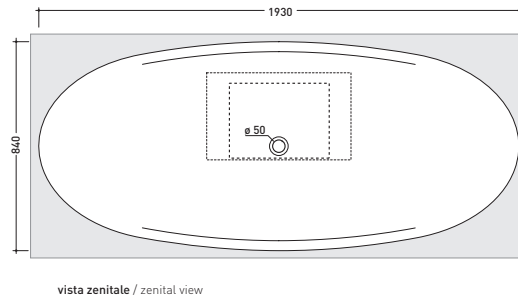

Complements: **Line taps bath-tub:** ONE - NOKÉ - SI - FOLD
Line accessories: TWO - HOOP - NOKÉ - FOLD

Package dim. 190 x 85 x 72 cm | Weight 140 kg | Pz. Pallet n° 1

UNI EN 14516 - CLO Dop-No14516

Capacità Max / Max Capacity 140 L.
Peso Netto / Net Weight 110 Kg.

sizes in mm

PIETRALUCE: glossy finish

matt finish

design **ALEXANDER DURINGER** and **STEFANO ROSINI** 2004

I084

Recessed bath-tub in Pietraluce 193 cm - SHELF NOT INCLUDED
- drain cover CHROME finish only)

(drainage system and fixing kit included art. SIFVA)

Complements: **Line taps bath-tub:** ONE - NOKÉ - SI - FOLD - X1
Line accessories: TWO - HOOP - NOKÉ - FOLD

Package dim. 206 x 93 x 72 cm | Weight 150 kg | Pz. Pallet n° 1

UNI EN 14516 - CLO Dop-No14516

vista zenitale / zenital view

**Capacità Max / Max Capacity 150 L.
Peso Netto / Net Weight 150 Kg.**

vista frontale / frontal view

vista laterale / lateral view

sezione longitudinale / section