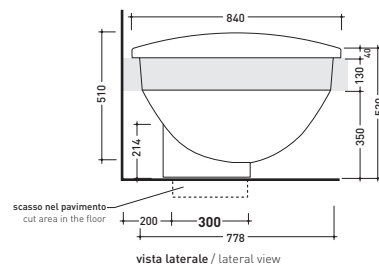

(drainage system and fixing kit included art. SIFVA)

Complements: **Line taps bath-tub:** ONE - NOKÉ - SI - FOLD - X1
Line accessories: TWO - HOOP - NOKÉ - FOLD

Package dim. 206 x 93 x 72 cm | Weight 150 kg | Pz. Pallet n° 1

UNI EN 14516 - CLO Dop-No14516

vista zenitale / zenital view

**Capacità Max / Max Capacity 150 L.
Peso Netto / Net Weight 150 Kg.**

vista frontale / frontal view

vista laterale / lateral view

sezione longitudinale / section

sizes in mm

PIETRALUCE: glossy finish

matt finish

design **ALEXANDER DURINGER** and **STEFANO ROSINI** 2004

I084M1

Shelf 200 x 90 x h 13 cm with centred hole
suitable for IO recessed bath-tub (I084)

Complements: **I0 recessed bath-tub (I084)**
Line taps bath-tub: ONE - NOKÉ - SI - FOLD - X1
Line accessories: TWO - HOOP - NOKÉ - FOLD

Package dim. **206 x 97 x 17 cm** | Weight | Pz. Pallet n° **1**

Tap holes are not made on this article by Flaminia

vista zenitale / zenital view

vista laterale / lateral view

vista frontale / frontal view