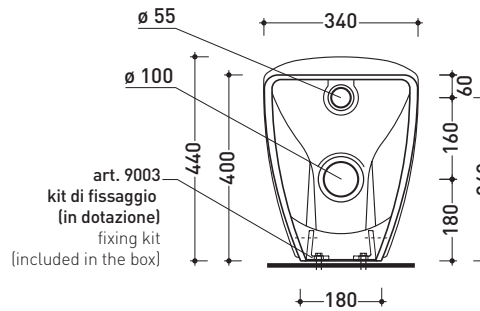

Package dim. **54 x 36 x 45,5 cm** | Weight **25 kg** | Pz. Pallet n° **15**

CE UNI EN 997 Dop-No997

FLAMINIA does not recommend combining this toilet model with rapid-flow/flushometer systems or traditional high tanks

vista zenitale / zenital view

vista laterale / lateral view

sezione longitudinale / section

vista retro / back view

sizes in mm

Please consider a 2% tolerance on indicated measurements

CERAMIC: glossy finish