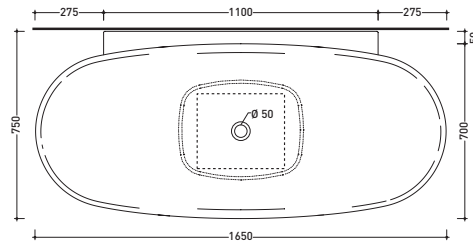

sezione longitudinale / section

art. 9008
 kit di fissaggio
 Fischer (in dotazione)
 Fischer fixing kit
 (included in the box)

vista retro / back view

sizes in mm

Please consider a 2% tolerance on indicated measurements

CE UNI EN 14688 - CL00 Dop-No14688

vista zenitale / zenital view

vista laterale / lateral view

vista frontale / frontal view

sezione longitudinale / section

sizes in mm

Please consider a 2% tolerance on indicated measurements

Complements: **Line taps bath-tub:** ONE - NOKÉ - SI - FOLD - X1
Line accessories: TWO - HOOP - NOKÉ - FOLD

Package dim. **190 x 85 x 72 cm** | Weight **140 kg** | Pz. Pallet n° **1**

UNI EN 14516 - CLO Dop-No14516

vista zenitale / zenital view

Capacità Max / Max Capacity 140 L.
Peso Netto / Net Weight 110 Kg.

vista frontale / frontal view

vista laterale / lateral view

sezione longitudinale / section

sizes in mm

PIETRALUCE: glossy finish