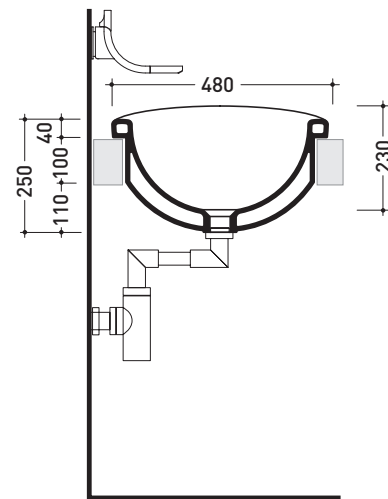

- Technical accessories: **Chrome space saving basin siphon** (SIFL03)
Stop & Go drain (PLSG)
CERAMIC Stop & Go drain (PLCE)
Two piece set chrome tap filters (RF026)

Package dim. **89,5 x 27,5 x 49 cm** | Weight **27,5 kg** | Pz. Pallet n° **12**

CE UNI EN 14688 - CL00 Dop-No14688

vista zenitale / zenital view

vista laterale / lateral view

vista frontale / frontal view

sezione longitudinale / section

sizes in mm

Please consider a 2% tolerance on indicated measurements