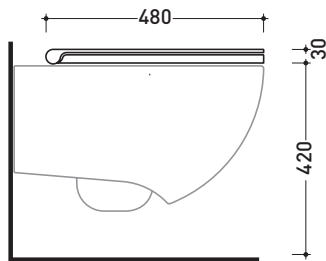

IOCW07

SLIM Soft-closing thermosetting seat&cover
with quick-release hinges

Complements: Wall hung wc IO 2.0 (I0118G)

Package dim.

Weight **3,5 kg**

Pz. Pallet n°

vista zenitale / zenital view

vista laterale / lateral view