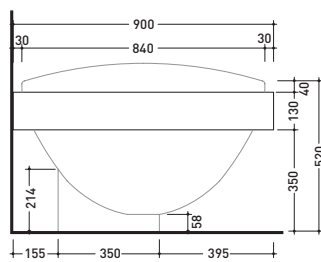

UNI EN 14516 - CLO Dop-No14516

vista zenitale / zenital view

**Capacità Max / Max Capacity 150 L.
Peso Netto / Net Weight 150 Kg.**

vista frontale / frontal view

vista laterale / lateral view

sezione longitudinale / section

sizes in mm

PIETRALUCE: glossy finish

matt finish

design **ALEXANDER DURINGER** and **STEFANO ROSINI** 2004

I084M1

Shelf 200 x 90 x h 13 cm with centred hole
suitable for IO recessed bath-tub (I084)

Complements: **I0 recessed bath-tub (I084)**
Line taps bath-tub: ONE - NOKÉ - SI - FOLD - X1
Line accessories: TWO - HOOP - NOKÉ - FOLD

Package dim. **206 x 97 x 17 cm** | Weight | Pz. Pallet n° **1**

Tap holes are not made on this article by Flaminia

vista zenitale / zenital view

vista laterale / lateral view

vista frontale / frontal view