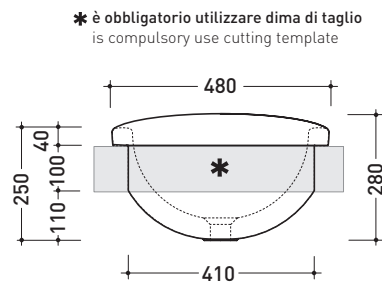

vista laterale / lateral view