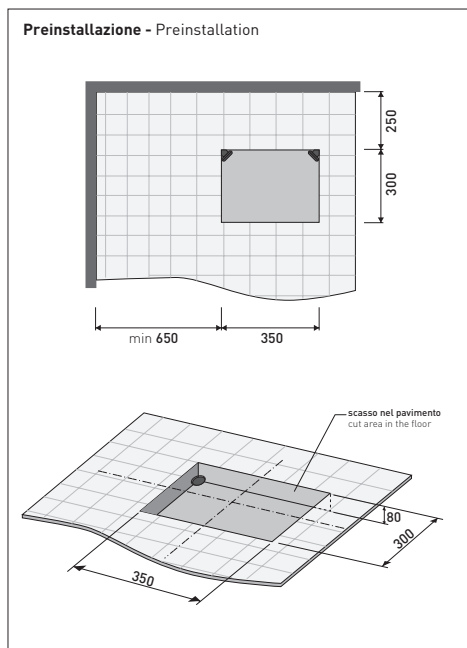

UNI EN 14516 - CLO Dop-No14516

vista zenitale / zenital view