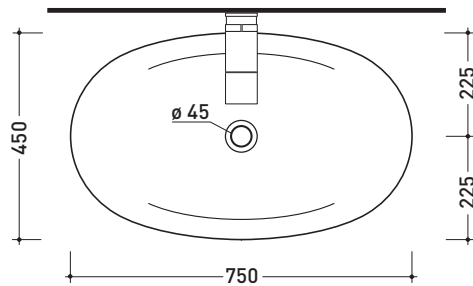

UNI EN 14688 - CL00 Dop-No14688

vista zenitale / zenital view

vista laterale / lateral view

vista frontale / frontal view

sezione longitudinale / section

sizes in mm

Please consider a 2% tolerance on indicated measurements

CERAMIC: glossy finish

matt finish

design **ALEXANDER DURINGER** and **STEFANO ROSINI** 2004

IO4275 IO75

Recessed basin cm 75

•WITHOUT OVERFLOW

- Complements: **IO shelves** (IO75M1 - IO75M2 - IO75M3)
IO Pietraluce shelf (IO75M4)
Bridge bench (IO75B1)
Line taps basin: ONE - NOKÉ - SI - FOLD - X1
Line accessories: TWO - HOOP - NOKÉ - FOLD

CE UNI EN 14688 - CL00 Dop-No14688

vista zenitale / zenital view

vista laterale / lateral view

vista frontale / frontal view

sezione longitudinale / section

sizes in mm

Please consider a 2% tolerance on indicated measurements