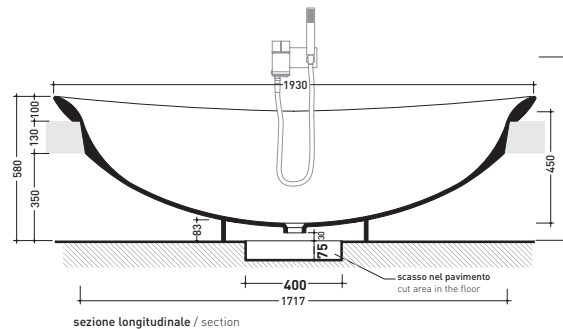

UNI EN 14516 - CLO Dop-No14516

vista zenitale / zenital view

**Capacità Max / Max Capacity 150 L.
Peso Netto / Net Weight 150 Kg.**

vista frontale / frontal view

vista laterale / lateral view

sezione longitudinale / section

sizes in mm

PIETRALUCE: glossy finish

matt finish

design **ALEXANDER DURINGER** and **STEFANO ROSINI** 2004

I084M1

Shelf 200 x 90 x h 13 cm with centred hole
suitable for IO recessed bath-tub (I084)

Complements: **I0 recessed bath-tub (I084)**
Line taps bath-tub: ONE - NOKÉ - SI - FOLD - X1
Line accessories: TWO - HOOP - NOKÉ - FOLD