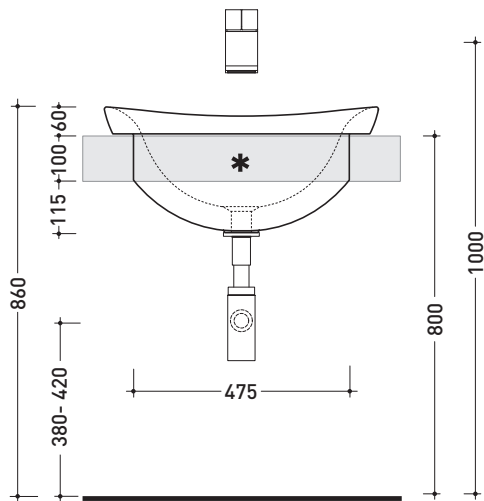

•WITHOUT OVERFLOW

- Complements: **IO shelves** (IO60M1 - IO60M2 - IO60M3)
IO Pietraluce shelf (IO60M4)
Bridge bench (IO60B1)
Line taps basin: ONE - NOKÉ - SI - FOLD - X1
Line accessories: TWO - HOOP - NOKÉ - FOLD

- Technical accessories: **Chrome space saving basin siphon** (SIFL03)
Stop & Go drain (PLSG)
CERAMIC Stop & Go drain (PLCE)
Two piece set chrome tap filters (RF026)

Package dim. **60 x 28 x 51,5 cm** | Weight **21 kg** | Pz. Pallet n° **12**

UNI EN 14688 - CL00 Dop-No14688

vista zenitale / zenital view

vista laterale / lateral view

vista frontale / frontal view

sezione longitudinale / section

sizes in mm

Please consider a 2% tolerance on indicated measurements