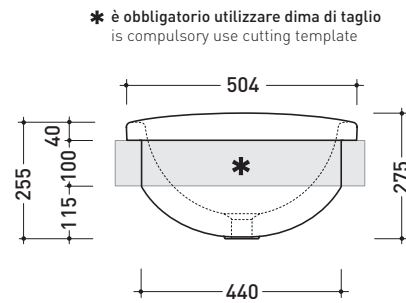

vista laterale / lateral view