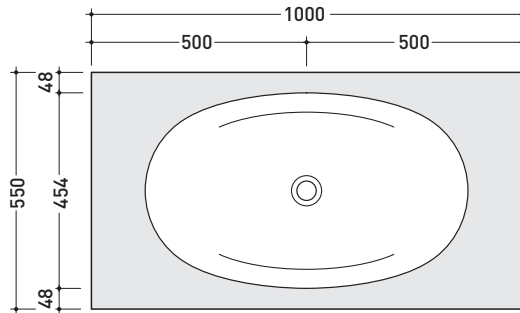

- A = misura interasse lavabo da sinistra / left distance of basin.
- B = misura interasse lavabo da destra / right distance of basin.
- C = misura totale del piano / total length of the shelf.
- verificare sempre che / verify that: **A + B + C = D.**

design **ALEXANDER DURINGER** and **STEFANO ROSINI** 2004

I075M1

Shelf 100 x 55 x h 10 cm with centred hole suitable for I075 basin
(fixing brackets included)

- Complements:
- I075 recessed basin (I04275)
 - Make-Up mirrors and lamps
 - App mirrors
 - Hot/Cold mirror (SPHC)
 - Left/Right mirror (SPLR)
 - Line mirrors (BASC20 - BASC30 - BASC40)

Package dim. 162 x 60 x 15 cm | Weight | Pz. Pallet n° -

Tap holes are not made on this article by Flaminia

vista zenitale / zenital view

staffe di fissaggio
(in dotazione)
fixing brackets
(included in the box)