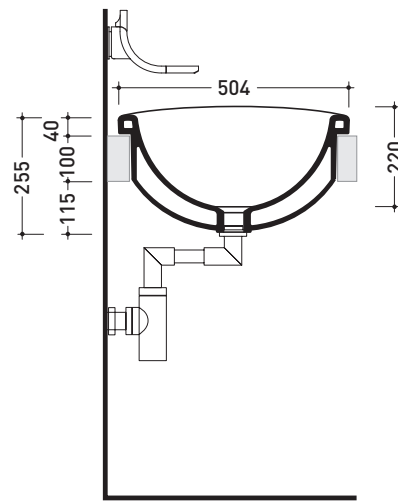

- Technical accessories: **Chrome space saving basin siphon** (SIFL03)
Stop & Go drain (PLSG)
CERAMIC Stop & Go drain (PLCE)
Two piece set chrome tap filters (RF026)

Package dim. **60 x 28 x 51,5 cm** | Weight **21 kg** | Pz. Pallet n° **12**

UNI EN 14688 - CL00 Dop-No14688

vista zenitale / zenital view

vista laterale / lateral view

vista frontale / frontal view

sezione longitudinale / section

sizes in mm

Please consider a 2% tolerance on indicated measurements