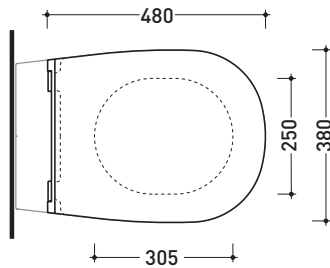

IOCW07

SLIM Soft-closing thermosetting seat&cover
with quick-release hinges

Complements: Wall hung wc IO 2.0 (I0118G)

Package dim.

Weight **3,5 kg**

Pz. Pallet n°

vista zenitale / zenital view

vista laterale / lateral view