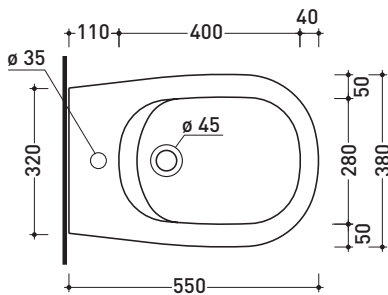

UNI EN 14528 - CL20 Dop-No14528

vista zenitale / zenital view