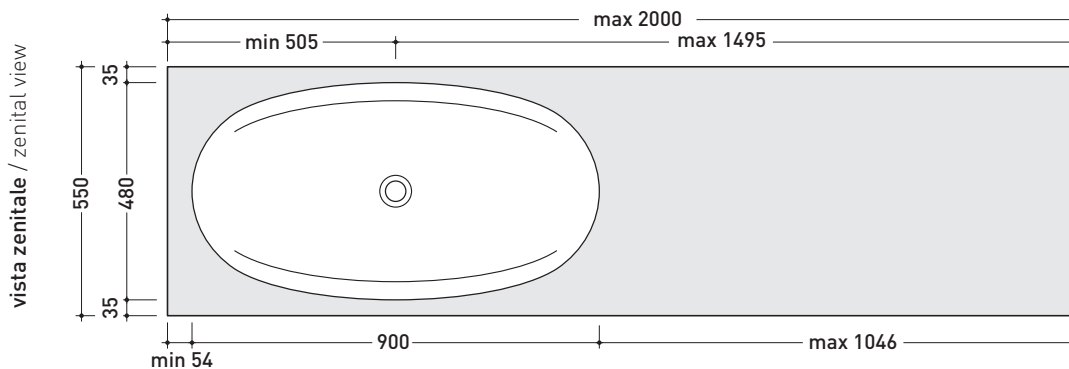

Shelf 110 to 150 x 55 x h 10 cm suitable for IO90 basin
(fixing brackets included)

IO90M3

Shelf from 150 to 200 x 55 x h 10 cm suitable for IO90 basin
(fixing brackets included)

- Complements:
- IO90 recessed basin (IO4290)
 - Make-Up mirrors and lamps
 - App mirrors
 - Hot/Cold mirror (SPHC)
 - Left/Right mirror (SPLR)
 - Line mirrors (BASC20 - BASC30 - BASC40)

Tap holes are not made on this article by Flaminia

REFERENCE TO THE COMPULSORY ORDER FORM

sizes in mm

WOOD: finishes

design **ALEXANDER DURINGER** and **STEFANO ROSINI** 2004

IO90M4

Pietraluce shelf from 110 to 250 x 55 x h 10 cm suitable for IO90 basin
(fixing brackets included)