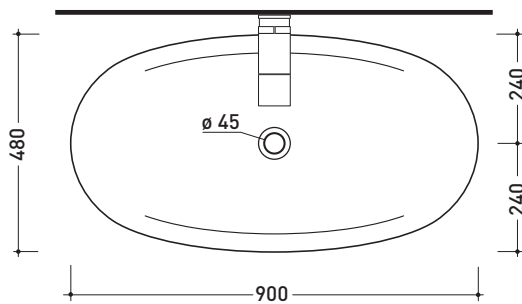

design **ALEXANDER DURINGER** and **STEFANO ROSINI** 2004

IO4290 IO90

Recessed basin cm 90

•WITHOUT OVERFLOW

1. Complements: **IO shelves** (IO90M1 - IO90M2 - IO90M3)
   IO Pietraluce shelf (IO90M4)
   Bridge bench (IO90B1)
   Line taps basin: ONE - NOKÉ - SI - FOLD - X1
   Line accessories: TWO - HOOP - NOKÉ - FOLD

1. Technical accessories: **Chrome space saving basin siphon** (SIFL03)
   Stop & Go drain (PLSG)
   CERAMIC Stop & Go drain (PLCE)
   Two piece set chrome tap filters (RF026)

Package dim. **89,5 x 27,5 x 49 cm** | Weight **27,5 kg** | Pz. Pallet n° **12**

CE UNI EN 14688 - CL00 Dop-No14688

vista zenitale / zenital view