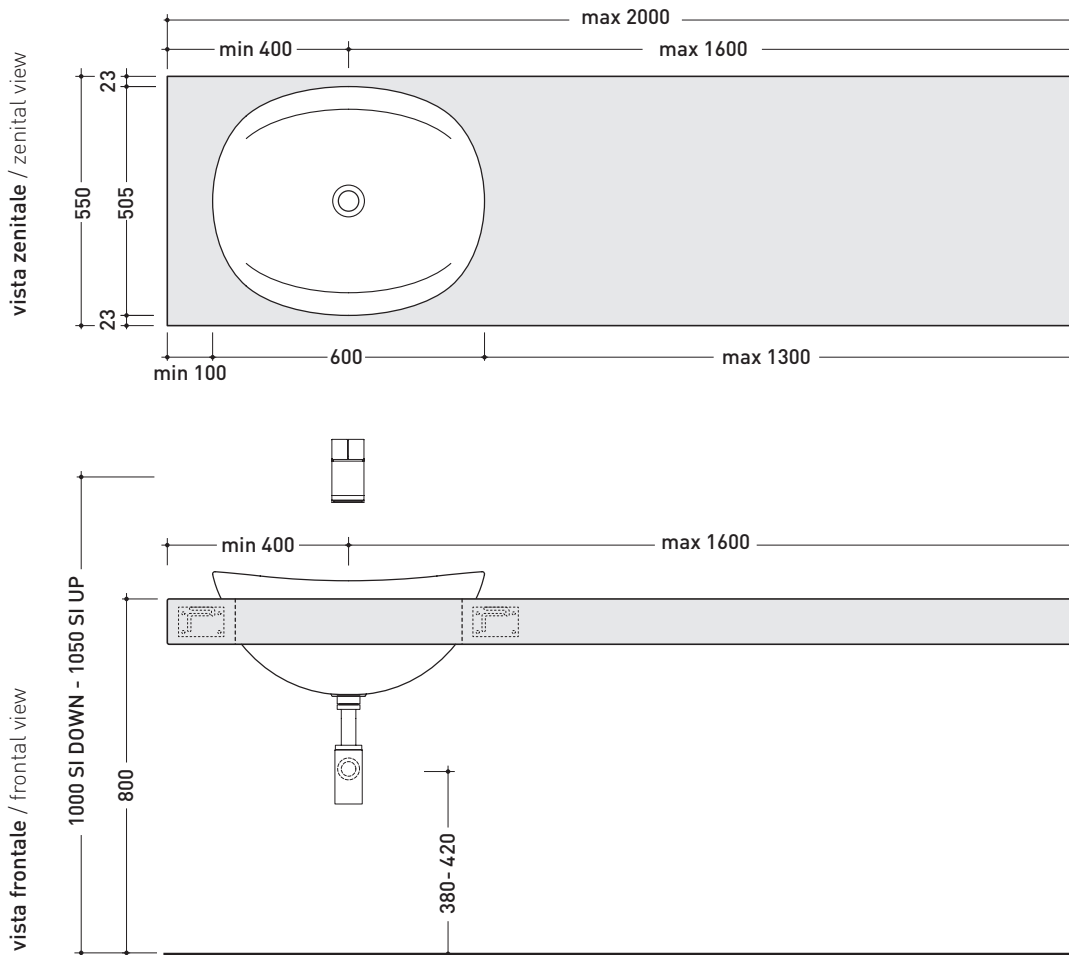

design **ALEXANDER DURINGER** and **STEFANO ROSINI** 2004

IO60M2

Shelf from 80 to 150 x 55 x h 10 cm suitable for IO60 basin
(fixing brackets included)

IO60M3

Shelf from 150 to 200 x 55 x h 10 cm suitable for IO60 basin
(fixing brackets included)

1. Complements:
2. IO60 recessed basin (IO4260)
   - Make-Up mirrors and lamps
   - App mirrors
   - Hot/Cold mirror (SPHC)
   - Left/Right mirror (SPLR)
   - Line mirrors (BASC20 - BASC30 - BASC40)

Tap holes are not made on this article by Flaminia

REFERENCE TO THE COMPULSORY ORDER FORM

sizes in mm

WOOD: finishes

light oak dark oak