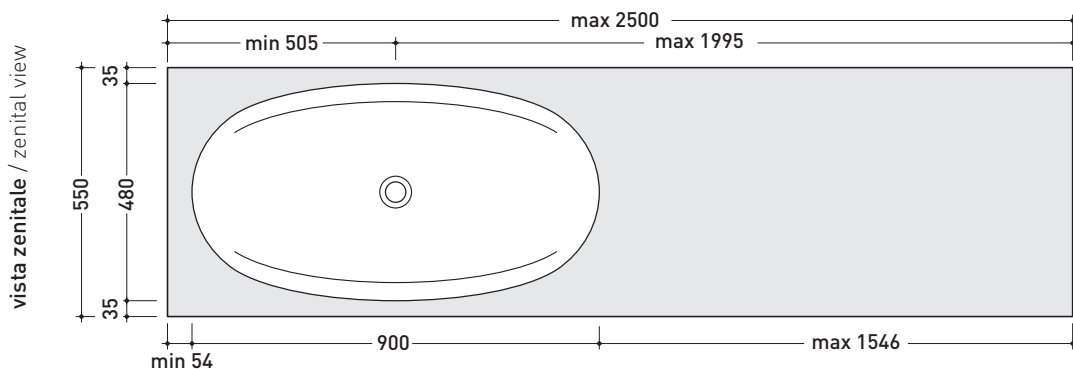

Tap holes are not made on this article by Flaminia