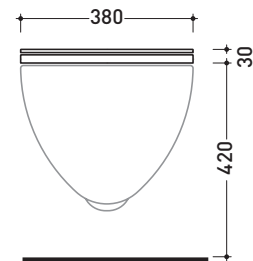

IOCW07

SLIM Soft-closing thermosetting seat&cover
with quick-release hinges

Complements: Wall hung wc IO 2.0 (I0118G)

Package dim.

Weight **3,5 kg**

Pz. Pallet n°

vista zenitale / zenital view

vista laterale / lateral view