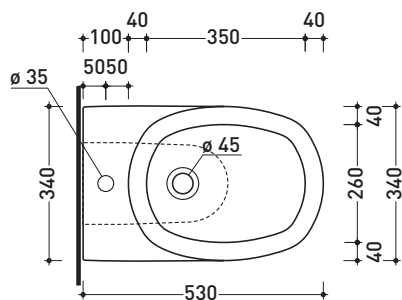

design **ALEXANDER DURINGER** and **STEFANO ROSINI** 2004

I0217

Back to wall single-hole bidet (floor fixing kit included art. 9003)

Complements: **Line taps bidet:** ONE - NOKÉ - SI - FOLD
Line accessories: TWO - HOOP - NOKÉ - FOLD

Technical accessories: **Short chrome siphon for bidet** (SIFB/CR)
Stop & Go drain (PLSG)
CERAMIC Stop & Go drain (PLCE)
Two piece set chrome tap filters (RF026)

Package dim. **54 x 35,5 x 45,5 cm** | Weight **23,5 kg** | Pz. Pallet n° **15**

UNI EN 14528 - CL20 Dop-No14528

vista zenitale / zenital view