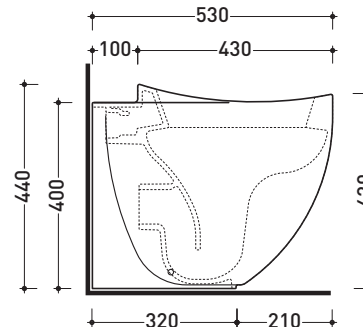

SCELTA MISURE / MEASURES

PIETRALUCE min 550 / max 700 min 1100 / max 1400 min 550 / max 700

A = mm B = mm C = mm
D = mm

- A = misura interasse lavabo da sinistra / left distance of basin.
- B = misura interasse lavabo da destra / right distance of basin.
- C = misura totale del piano / total length of the shelf.
- verificare sempre che / verify that: **A + B + C = D.**

Package dim. **54 x 36 x 45,5 cm** | Weight **25 kg** | Pz. Pallet n° **15**

CE UNI EN 997 Dop-No997

FLAMINIA does not recommend combining this toilet model with rapid-flow/flushometer systems or traditional high tanks

vista zenitale / zenital view

vista laterale / lateral view

sezione longitudinale / section

vista retro / back view

sizes in mm

Please consider a 2% tolerance on indicated measurements

CERAMIC: glossy finish