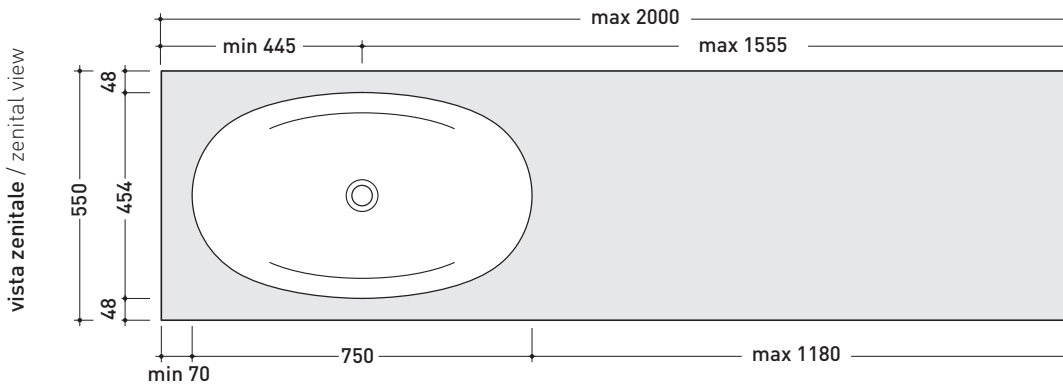

design **ALEXANDER DURINGER** and **STEFANO ROSINI** 2004

IO75M2

Shelf from 100 to 150 x 55 x h 10 cm suitable for IO75 basin
(fixing brackets included)

IO75M3

Shelf from 150 to 200 x 55 x h 10 cm suitable for IO75 basin
(fixing brackets included)

1. Complements:
2. IO75 recessed basin (IO4275)
   - Make-Up mirrors and lamps
   - App mirrors
   - Hot/Cold mirror (SPHC)
   - Left/Right mirror (SPLR)
   - Line mirrors (BASC20 - BASC30 - BASC40)

Tap holes are not made on this article by Flaminia

REFERENCE TO
THE COMPULSORY
ORDER FORM