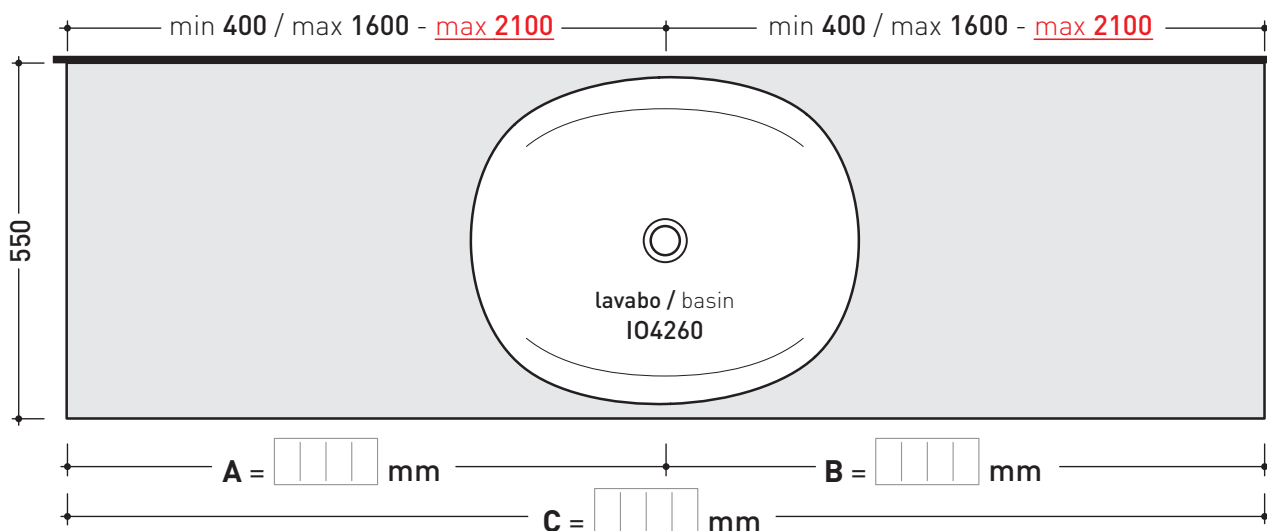

art. **IO60M2**
 mensola / shelf da / from 80 a / to 150 cm

art. **IO60M3**
 mensola / shelf da / from 150 a / to 200 cm

art. **IO60M4**
 mensola / shelf da / from 80 a / to 250 cm
 (solo in **Pietraluce** / only in **Pietraluce**)

• **A** = misura interasse lavabo da sinistra / left distance of basin. • **C** = misura totale della mensola / total length of the shelf.
 • **B** = misura interasse lavabo da destra / right distance of basin. • verificare sempre che / verify that: **A + B = C**.