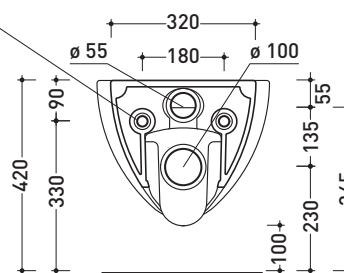

Technical accessories: **Universal fixing bracket for wall hung wc/bidet** (41/P)

Package dim. | Weight **20,5 kg** | Pz. Pallet n° **18**

CE UNI EN 997

Dop-No997

vista zenitale / zenital view

vista laterale / lateral view

sezione longitudinale / section

art. 9008
 kit di fissaggio
 Fischer (in dotazione)
 Fischer fixing kit
 (included in the box)

vista retro / back view

sizes in mm

Please consider a 2% tolerance on indicated measurements