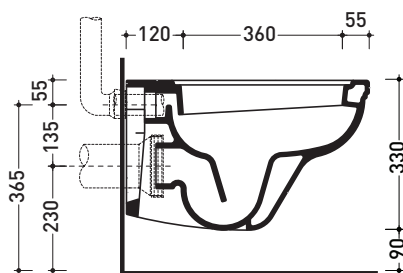

Technical accessories: **Universal fixing bracket for wall hung wc/bidet (41/P)**

Package dim. | Weight **19,5 kg** | Pz. Pallet n° **18**

CE UNI EN 997 Dop-No997

vista zenitale / zenital view

vista laterale / lateral view

sezione longitudinale / section

vista retro / back view

sizes in mm

Please consider a 2% tolerance on indicated measurements

CERAMIC: glossy finish

matt finish

white

black