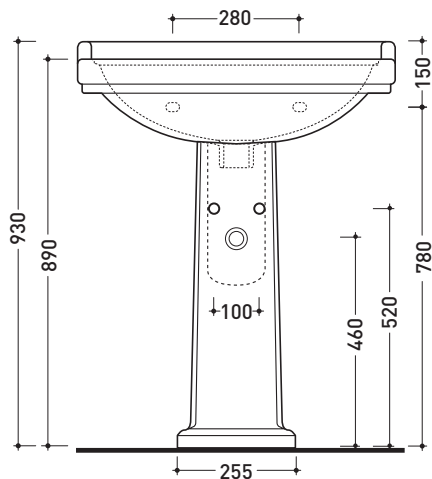

Package dim. cistern	Weight 12 kg	Pz. Pallet n° 24
Package dim. cover	Weight 3,5 kg	Pz. Pallet n° -

CE

vista zenitale / zenital view

vista frontale / frontal view

sezione longitudinale / section

sizes in mm

6006

Basin 70 cm suitable for pedestal

6009

Ceramic pedestal suitable for 70 cm basin

Complements: **Line taps basin:** EVERGREEN
Line accessories: EVERGREEN

Technical accessories: **Chrome siphon (SIFL/CR) - Telescopic chrome siphon (SIFL066)**
Stop & Go drain (PLSG)
CERAMIC Stop & Go drain (PLCE)
Two piece set chrome tap filters (RF026)
Wall fixing kit (9002)

Package dim. basin	Weight 23 kg	Pz. Pallet n° 20
Package dim. pedestal	Weight 11,5 kg	Pz. Pallet n° 30

CE UNI EN 14688 - CL20 Dop-No14688

vista zenitale / zenital view

vista frontale / frontal view

sezione longitudinale / section