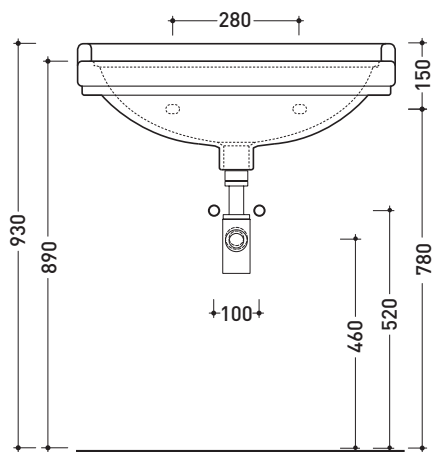

Package dim. basin	Weight 23 kg	Pz. Pallet n° 20
Package dim. pedestal	Weight 11,5 kg	Pz. Pallet n° 30

CE UNI EN 14688 - CL20 Dop-No14688

vista zenitale / zenital view

vista frontale / frontal view

sezione longitudinale / section

Wall hung basin 70 cm

Complements: **Line taps basin:** EVERGREEN
Line accessories: EVERGREEN

Technical accessories: **Chrome siphon (SIFL/CR) - Telescopic chrome siphon (SIFL066)**
Stop & Go drain (PLSG)
CERAMIC Stop & Go drain (PLCE)
Two piece set chrome tap filters (RF026)
Wall fixing kit (9002)

Package dim. | Weight **23 kg** | Pz. Pallet n° **20**

CE UNI EN 14688 - CL20 Dop-No14688

vista zenitale / zenital view

vista frontale / frontal view

sezione longitudinale / section

sizes in mm

Please consider a 2% tolerance on indicated measurements