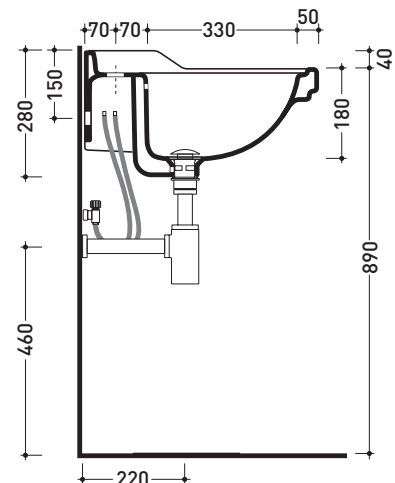

1990

6007

Wall hung basin 64 cm

Complements: **Line taps basin:** EVERGREEN
Line accessories: EVERGREEN

Technical accessories: **Chrome siphon (SIFL/CR) - Telescopic chrome siphon (SIFL066)**
Stop & Go drain (PLSG)
Ceramic Stop & Go drain (PLCE)
Two piece set chrome tap filters (RF026)
Wall fixing kit (9002)

Package dim. | Weight **21,3 kg** | Pz. Pallet n° **24**

CE UNI EN 14688 - CL20 Dop-No14688

vista zenitale / zenital view

vista frontale / frontal view

sezione longitudinale / section

sizes in mm

Please consider a 2% tolerance on indicated measurements