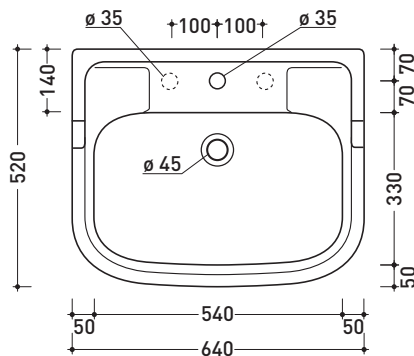

Package dim. structure	57 x 9 x 70 cm	Weight 17 kg	Pz. Pallet n° -
Package dim. basin		Weight 23 kg	Pz. Pallet n° 20

CE

vista zenitale / zenital view

vista frontale / frontal view

vista laterale / lateral view

sizes in mm

METAL: glossy finish

chrome

gold

design **FLAMINIA DESIGN TEAM**

1990

6007

Basin 64 cm suitable for pedestal

6009

Ceramic pedestal suitable 64 cm basin

Complements: **Line taps basin:** EVERGREEN
Line accessories: EVERGREEN

Technical accessories: **Chrome siphon (SIFL/CR) - Telescopic chrome siphon (SIFL066)**
Stop & Go drain (PLSG)
Ceramic Stop & Go drain (PLCE)
Two piece set chrome tap filters (RF026)
Wall fixing kit (9002)

Package dim. basin	Weight 21,3 kg	Pz. Pallet n° 24
Package dim. pedestal	Weight 11,5 kg	Pz. Pallet n° 30

CE UNI EN 14688 - CL20 Dop-No14688

vista zenitale / zenital view

vista frontale / frontal view

sezione longitudinale / section