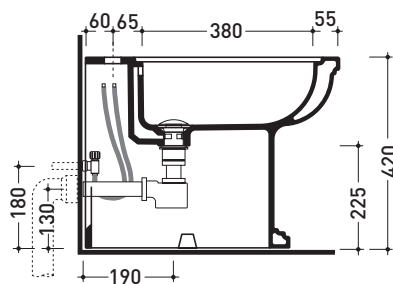

sezione longitudinale / section