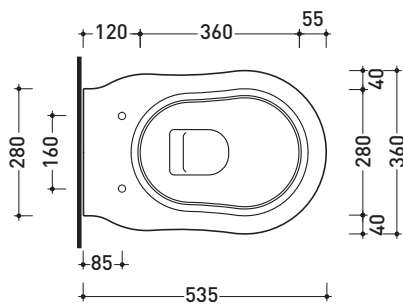

Technical accessories: **Universal fixing bracket for wall hung wc/bidet (41/P)**

Package dim. | Weight **19,5 kg** | Pz. Pallet n° **18**

CE UNI EN 997 Dop-No997

vista zenitale / zenital view

vista laterale / lateral view

sezione longitudinale / section

vista retro / back view

sizes in mm

Please consider a 2% tolerance on indicated measurements

CERAMIC: glossy finish

matt finish

white

black

sezione longitudinale / section

SCARICO A PAVIMENTO
PREDISPOSTO DA 5 A 33 CM
ARRANGEMENT DISCHARGE
TO FLOOR FROM 5 TO 33 CM

da/from 50 a/to 330 mm

sezione longitudinale / section

sizes in mm

Please consider a 2% tolerance on indicated measurements