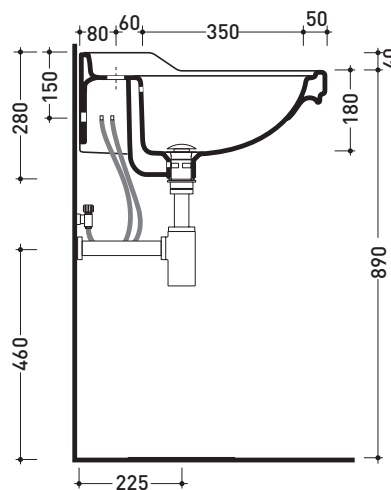

Wall hung basin 70 cm

Complements: **Line taps basin:** EVERGREEN
Line accessories: EVERGREEN

Technical accessories: **Chrome siphon (SIFL/CR) - Telescopic chrome siphon (SIFL066)**
Stop & Go drain (PLSG)
CERAMIC Stop & Go drain (PLCE)
Two piece set chrome tap filters (RF026)
Wall fixing kit (9002)

Package dim. | Weight **23 kg** | Pz. Pallet n° **20**

CE UNI EN 14688 - CL20 Dop-No14688

vista zenitale / zenital view

vista frontale / frontal view

sezione longitudinale / section

sizes in mm

Please consider a 2% tolerance on indicated measurements

Package dim. structure	57 x 9 x 70 cm	Weight 17 kg	Pz. Pallet n° -
Package dim. basin		Weight 23 kg	Pz. Pallet n° 20

CE

vista zenitale / zenital view

vista frontale / frontal view

vista laterale / lateral view