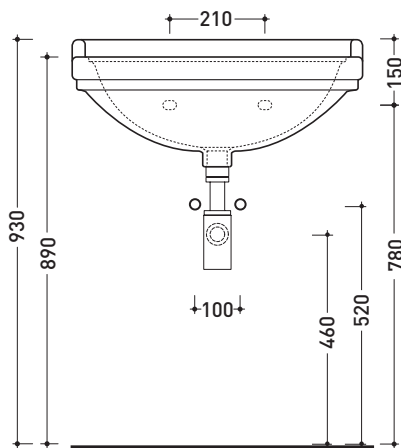

Package dim. basin	Weight 21,3 kg	Pz. Pallet n° 24
Package dim. pedestal	Weight 11,5 kg	Pz. Pallet n° 30

CE UNI EN 14688 - CL20 Dop-No14688

vista zenitale / zenital view

vista frontale / frontal view

sezione longitudinale / section

1990

6007

Wall hung basin 64 cm

Complements: **Line taps basin:** EVERGREEN
Line accessories: EVERGREEN

Technical accessories: **Chrome siphon (SIFL/CR) - Telescopic chrome siphon (SIFL066)**
Stop & Go drain (PLSG)
Ceramic Stop & Go drain (PLCE)
Two piece set chrome tap filters (RF026)
Wall fixing kit (9002)

Package dim. | Weight **21,3 kg** | Pz. Pallet n° **24**

CE UNI EN 14688 - CL20 Dop-No14688

vista zenitale / zenital view

vista frontale / frontal view

sezione longitudinale / section

sizes in mm

Please consider a 2% tolerance on indicated measurements