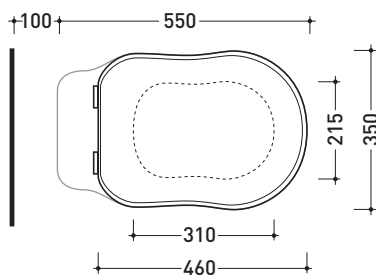

Technical accessories: **Universal fixing bracket for wall hung wc/bidet (41/P)**

Package dim. | Weight **19,5 kg** | Pz. Pallet n° **18**

CE UNI EN 997 Dop-No997

vista zenitale / zenital view

vista laterale / lateral view

sezione longitudinale / section

SCARICO A PAVIMENTO
PREDISPOSTO DA 5 A 33 CM
ARRANGEMENT DISCHARGE
TO FLOOR FROM 5 TO 33 CM

da/from 50 a/to 330 mm

sezione longitudinale / section

sizes in mm

Please consider a 2% tolerance on indicated measurements

vista retro / back view

sizes in mm

Please consider a 2% tolerance on indicated measurements

CERAMIC: glossy finish

matt finish

white

black

milky white

Package dim. **51 x 40 x 6 cm** | Weight **4 kg** | Pz. Pallet n° -

CE

vista zenitale / zenital view

sezione longitudinale / section

vista frontale / frontal view

sizes in mm

WOOD/POLYESTER: glossy finish

matt finish