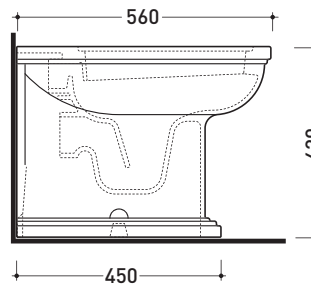

Technical accessories: **Floor fixing kit (9001)**

Package dim. | Weight **26,5 kg** | Pz. Pallet n° **21**

CE UNI EN 997 **Dop-No997**

vista zenitale / zenital view

vista laterale / lateral view

vista retro / back view

art. LK1012 (LKR90+LKR40)
connessioni di scarico
(in dotazione)
drainage connector
(included in the box)

sizes in mm

Please consider a 2% tolerance on indicated measurements

CERAMIC: glossy finish

matt finish