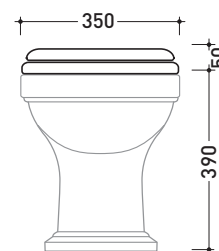

vista frontale / frontal view

sizes in mm

SOLID WOOD:

walnut