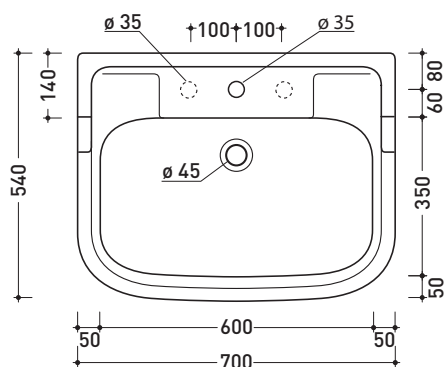

Package dim. cistern	Weight 12 kg	Pz. Pallet n° 24
Package dim. cover	Weight 3,5 kg	Pz. Pallet n° -

CE

vista zenitale / zenital view

vista frontale / frontal view

sezione longitudinale / section

sizes in mm

Package dim. basin	Weight 23 kg	Pz. Pallet n° 20
Package dim. pedestal	Weight 11,5 kg	Pz. Pallet n° 30

CE UNI EN 14688 - CL20 Dop-No14688

vista zenitale / zenital view

vista frontale / frontal view

sezione longitudinale / section

Wall hung basin 70 cm

Complements: **Line taps basin:** EVERGREEN
Line accessories: EVERGREEN

Technical accessories: **Chrome siphon (SIFL/CR) - Telescopic chrome siphon (SIFL066)**
Stop & Go drain (PLSG)
CERAMIC Stop & Go drain (PLCE)
Two piece set chrome tap filters (RF026)
Wall fixing kit (9002)

Package dim. | Weight **23 kg** | Pz. Pallet n° **20**

CE UNI EN 14688 - CL20 Dop-No14688

vista zenitale / zenital view

vista frontale / frontal view

sezione longitudinale / section

sizes in mm

Please consider a 2% tolerance on indicated measurements