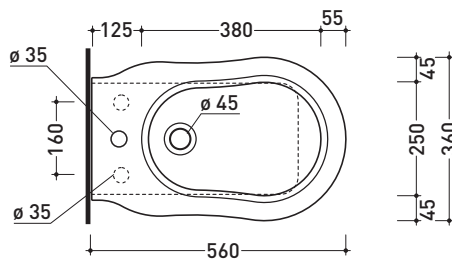

sezione longitudinale / section

SCARICO A PAVIMENTO
PREDISPOSTO DA 5 A 33 CM
ARRANGEMENT DISCHARGE
TO FLOOR FROM 5 TO 33 CM

da/from 50 a/to 330 mm

sezione longitudinale / section

sizes in mm

Please consider a 2% tolerance on indicated measurements

LK1416 (SET: LKRS+LKR20)

da/from 140 a/to 160 mm

LK1618 (SET: LKRS)

da/from 160 a/to 180 mm

LK1820 (SET: LKRS+LKR20)

da/from 180 a/to 200 mm

LK2022 (SET: LKRS+LKR40)

da/from 200 a/to 220 mm

vista zenitale / zenital view

vista laterale / lateral view

sezione longitudinale / section

vista retro / back view

sizes in mm

Please consider a 2% tolerance on indicated measurements

CERAMIC: glossy finish