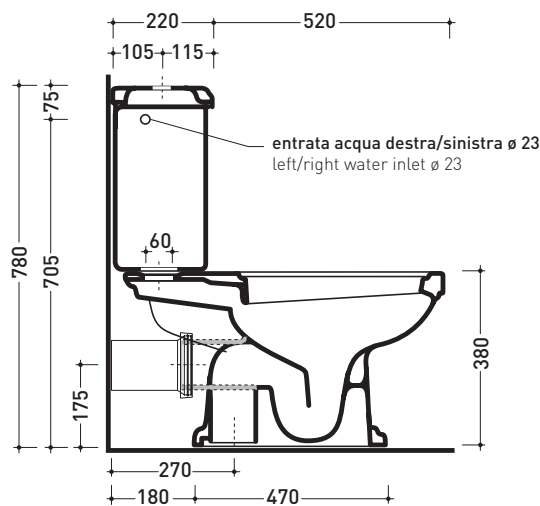

Package dim. cistern	Weight 10,5 kg	Pz. Pallet n° 20
----------------------	-----------------------	-------------------------

CE UNI EN 997

Dop-No997

vista zenitale / zenital view

sezione longitudinale / section

vista retro / back view

sizes in mm

Please consider a 2% tolerance on indicated measurements

CERAMIC: glossy finish

matt finish

white

black

milky white