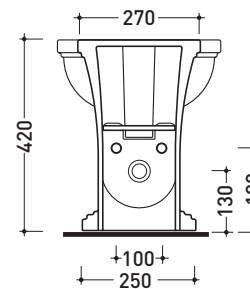

Technical accessories: **Short chrome siphon for bidet (SIFB/CR)**
Stop & Go drain (PLSG)
CERAMIC Stop & Go drain (PLCE)
Floor fixing kit (9001)

Package dim. | Weight **23 kg** | Pz. Pallet n° **21**

CE UNI EN 14528 - CL20 **Dop-No14528**

vista zenitale / zenital view

vista laterale / lateral view

sezione longitudinale / section

vista retro / back view

sizes in mm

Please consider a 2% tolerance on indicated measurements

CERAMIC: glossy finish