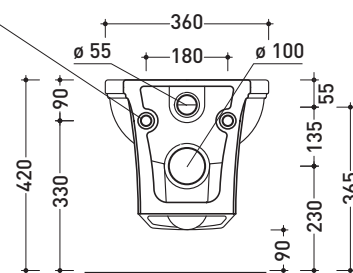

Technical accessories: **Universal fixing bracket for wall hung wc/bidet (41/P)**

Package dim. | Weight **19,5 kg** | Pz. Pallet n° **18**

CE UNI EN 997 Dop-No997

vista zenitale / zenital view

vista laterale / lateral view

sezione longitudinale / section

vista retro / back view

sizes in mm

Please consider a 2% tolerance on indicated measurements

CERAMIC: glossy finish

matt finish

white

black