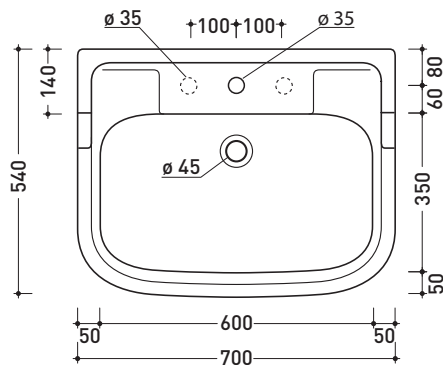

Package dim. cistern	Weight 12 kg	Pz. Pallet n° 24
Package dim. cover	Weight 3,5 kg	Pz. Pallet n° -

CE

vista zenitale / zenital view

vista frontale / frontal view

sezione longitudinale / section

sizes in mm

6006

Basin 70 cm suitable for pedestal

6009

Ceramic pedestal suitable for 70 cm basin

Complements: **Line taps basin:** EVERGREEN
Line accessories: EVERGREEN

Technical accessories: **Chrome siphon (SIFL/CR) - Telescopic chrome siphon (SIFL066)**
Stop & Go drain (PLSG)
CERAMIC Stop & Go drain (PLCE)
Two piece set chrome tap filters (RF026)
Wall fixing kit (9002)

Package dim. basin	Weight 23 kg	Pz. Pallet n° 20
Package dim. pedestal	Weight 11,5 kg	Pz. Pallet n° 30

CE UNI EN 14688 - CL20 Dop-No14688

vista zenitale / zenital view

vista frontale / frontal view

sezione longitudinale / section