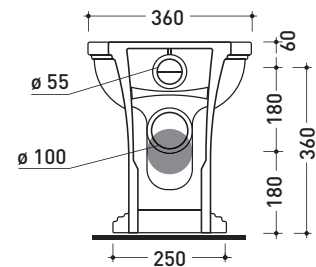

Technical accessories: **Floor fixing kit (9001)**

Package dim. | Weight **26,5 kg** | Pz. Pallet n° **21**

CE UNI EN 997 **Dop-No997**

vista zenitale / zenital view

vista laterale / lateral view

vista retro / back view

art. LK1012 (LKR90+LKR40)
connessioni di scarico
(in dotazione)
drainage connector
(included in the box)

sizes in mm

Please consider a 2% tolerance on indicated measurements

CERAMIC: glossy finish

matt finish