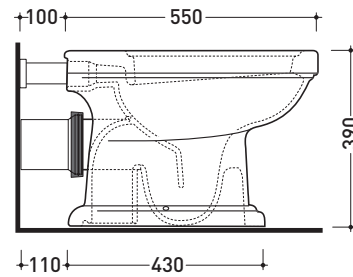

vista laterale / lateral view