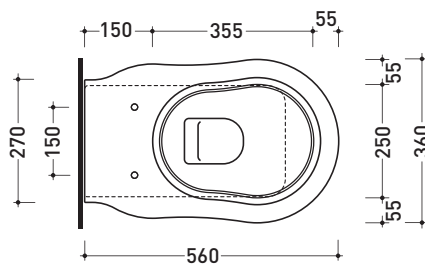

CE UNI EN 997 **Dop-No997**

vista zenitale / zenital view