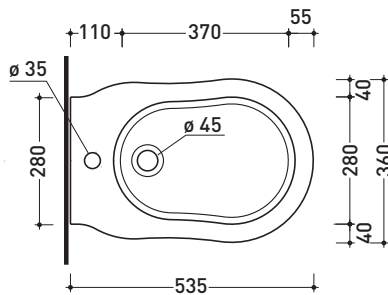

CE UNI EN 14528 - CL20 Dop-No14528

vista zenitale / zenital view