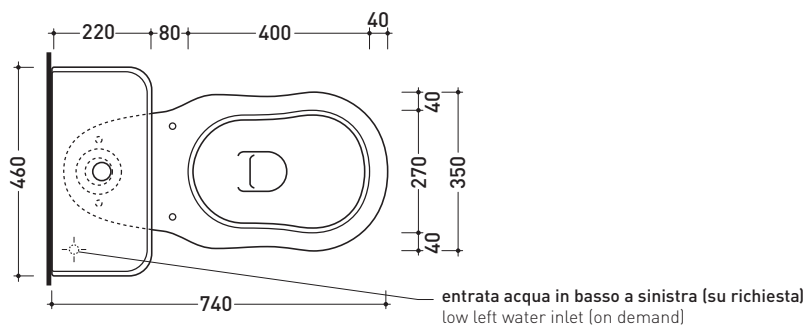

CE UNI EN 997

Dop-No997

vista zenitale / zenital view