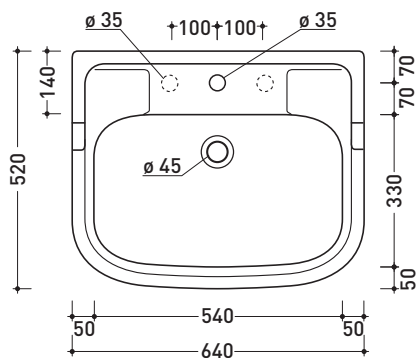

Package dim. structure	57 x 9 x 70 cm	Weight 17 kg	Pz. Pallet n° -
Package dim. basin		Weight 23 kg	Pz. Pallet n° 20

CE

vista zenitale / zenital view

vista frontale / frontal view

vista laterale / lateral view

Package dim. basin	Weight 21,3 kg	Pz. Pallet n° 24
Package dim. pedestal	Weight 11,5 kg	Pz. Pallet n° 30

CE UNI EN 14688 - CL20 Dop-No14688

vista zenitale / zenital view

vista frontale / frontal view

sezione longitudinale / section

1990

6007

Wall hung basin 64 cm

Complements: **Line taps basin:** EVERGREEN
Line accessories: EVERGREEN

Technical accessories: **Chrome siphon (SIFL/CR) - Telescopic chrome siphon (SIFL066)**
Stop & Go drain (PLSG)
Ceramic Stop & Go drain (PLCE)
Two piece set chrome tap filters (RF026)
Wall fixing kit (9002)

Package dim. | Weight **21,3 kg** | Pz. Pallet n° **24**

CE UNI EN 14688 - CL20 Dop-No14688

vista zenitale / zenital view

vista frontale / frontal view

sezione longitudinale / section

sizes in mm

Please consider a 2% tolerance on indicated measurements