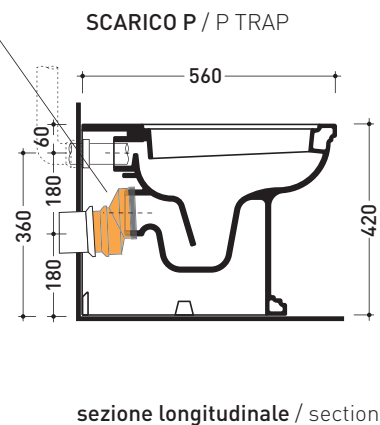

Technical accessories: **Floor fixing kit (9001)**

Package dim. | Weight **26,5 kg** | Pz. Pallet n° **21**

CE UNI EN 997 **Dop-No997**

vista zenitale / zenital view

vista laterale / lateral view

vista retro / back view

art. LK1012 (LKR90+LKR40)
connessioni di scarico
(in dotazione)
drainage connector
(included in the box)

sizes in mm

Please consider a 2% tolerance on indicated measurements

CERAMIC: glossy finish

matt finish