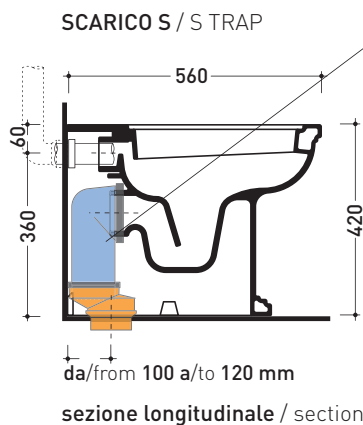

Technical accessories: **Floor fixing kit (9001)**

Package dim. | Weight **26,5 kg** | Pz. Pallet n° **21**

CE UNI EN 997 **Dop-No997**

vista zenitale / zenital view

vista laterale / lateral view

vista retro / back view

art. LK1012 (LKR90+LKR40)
connessioni di scarico
(in dotazione)
drainage connector
(included in the box)

sizes in mm

Please consider a 2% tolerance on indicated measurements

CERAMIC: glossy finish

matt finish