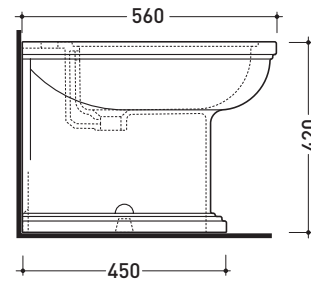

Technical accessories: **Short chrome siphon for bidet (SIFB/CR)**
Stop & Go drain (PLSG)
CERAMIC Stop & Go drain (PLCE)
Floor fixing kit (9001)

Package dim. | Weight **23 kg** | Pz. Pallet n° **21**

CE UNI EN 14528 - CL20 **Dop-No14528**

vista zenitale / zenital view

vista laterale / lateral view

sezione longitudinale / section

vista retro / back view

sizes in mm

Please consider a 2% tolerance on indicated measurements

CERAMIC: glossy finish