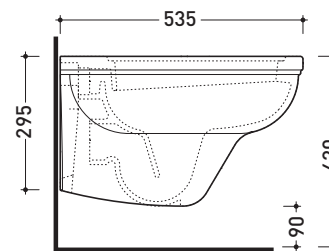

Technical accessories: **Universal fixing bracket for wall hung wc/bidet (41/P)**

Package dim. | Weight **19,5 kg** | Pz. Pallet n° **18**

CE UNI EN 997 Dop-No997

vista zenitale / zenital view

vista laterale / lateral view

sezione longitudinale / section

vista retro / back view

sizes in mm

Please consider a 2% tolerance on indicated measurements

CERAMIC: glossy finish

matt finish

white

black