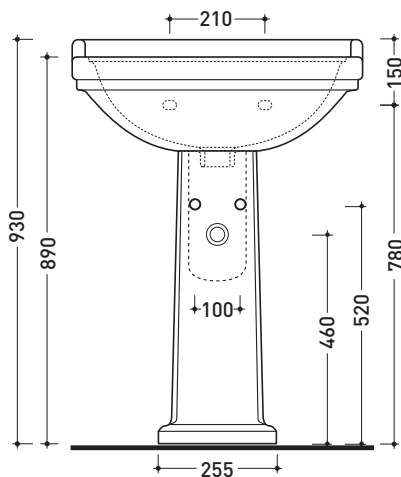

Package dim. structure	57 x 9 x 70 cm	Weight 17 kg	Pz. Pallet n° -
Package dim. basin		Weight 23 kg	Pz. Pallet n° 20

CE

vista zenitale / zenital view

vista frontale / frontal view

vista laterale / lateral view

sizes in mm

METAL: glossy finish

chrome

gold

design **FLAMINIA DESIGN TEAM**

1990

6007

Basin 64 cm suitable for pedestal

6009

Ceramic pedestal suitable 64 cm basin

Complements: **Line taps basin:** EVERGREEN
Line accessories: EVERGREEN

Technical accessories: **Chrome siphon (SIFL/CR) - Telescopic chrome siphon (SIFL066)**
Stop & Go drain (PLSG)
Ceramic Stop & Go drain (PLCE)
Two piece set chrome tap filters (RF026)
Wall fixing kit (9002)

Package dim. basin	Weight 21,3 kg	Pz. Pallet n° 24
Package dim. pedestal	Weight 11,5 kg	Pz. Pallet n° 30

CE UNI EN 14688 - CL20 Dop-No14688

vista zenitale / zenital view

vista frontale / frontal view

sezione longitudinale / section