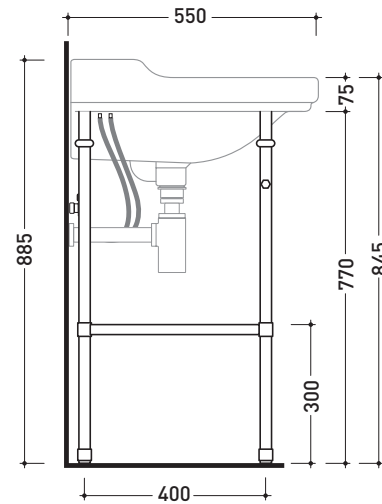

Package dim. cistern	Weight 12 kg	Pz. Pallet n° 24
Package dim. cover	Weight 3,5 kg	Pz. Pallet n° -

CE

vista zenitale / zenital view

vista frontale / frontal view

sezione longitudinale / section

sizes in mm

Package dim. structure	57 x 9 x 70 cm	Weight 17 kg	Pz. Pallet n° -
Package dim. basin		Weight 23 kg	Pz. Pallet n° 20

CE

vista zenitale / zenital view

vista frontale / frontal view

vista laterale / lateral view

sizes in mm

METAL: glossy finish

chrome

gold

design **FLAMINIA DESIGN TEAM**

1990

6007

Basin 64 cm suitable for pedestal