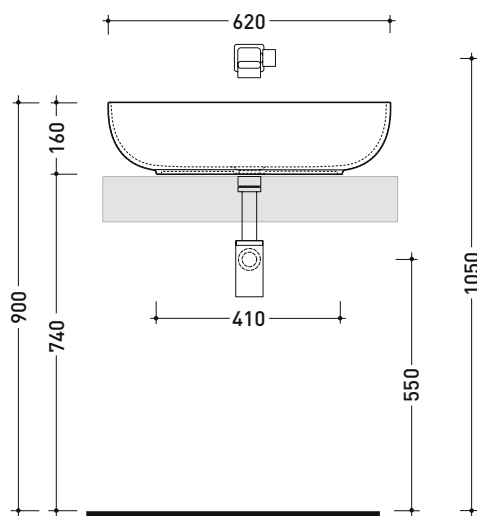

Package dim.

Weight **11 kg**

Pz. Pallet n° **30**

UNI EN 14688 - CL00 Dop-No14688

vista zenitale / zenital view

vista zenitale / zenital view

vista frontale / frontal view

sezione longitudinale / section

sizes in mm

Please consider a 2% tolerance on indicated measurements