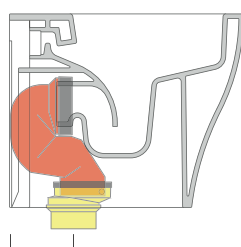

LK1416 (SET: LKRS+LKR20)

da/ from 140 a/ to 160 mm