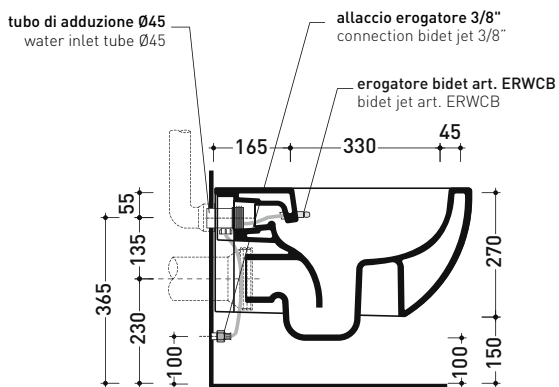

Technical accessories: Universal fixing bracket for wall hung wc/bidet (41/P)

Package dim.

Weight 26,1 kg

Pz. Pallet n° 18

CE UNI EN 997

Dop-No997

Flaminia does not recommend combining this toilet model with rapid-flow/flushometer systems or traditional high tanks

vista zenitale / zenital view

dettaglio erogatore / bidet jet detail

sezione longitudinale / section

vista retro / back view

sizes in mm

Please consider a 2% tolerance on indicated measurements