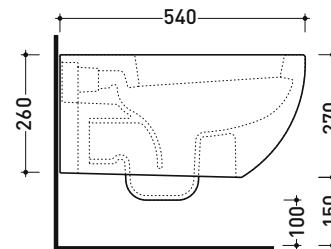

vista laterale / lateral view