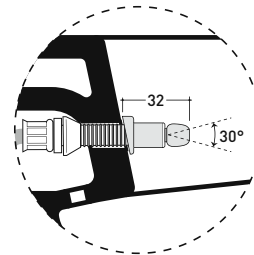

dettaglio erogatore / bidet jet detail