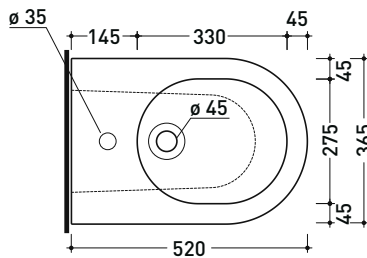

AP217

Back to wall single-hole bidet

• with overflow • without tap hole on demand

Complements: **Niagara panel bidet (TR40)**
Line taps bidet: ONE - NOKÉ - SI - FOLD - X1 - STIL
Line accessories: TWO - HOOP - FOLD

Technical accessories:
Floor fixing kit (9003)
Short chrome siphon for bidet (SIFB/CR)
Stop & Go drain (PLSG)
Stop&Go CERAMIC drain (PLCE)
Two piece set chrome tap filters (RF026)

Package dim.

Weight **25 kg**

Pz. Pallet n° **15**

CE UNI EN 14528 - CL20 Dop-No14528

vista zenitale / zenital view