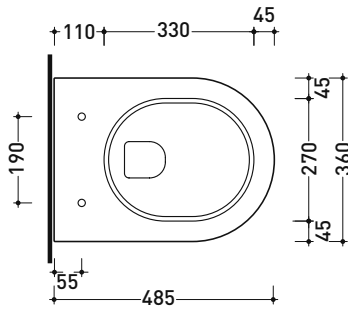

Technical accessories: **Universal fixing bracket for wall hung wc/bidet (41/P)**

Package dim.

Weight 21 kg

Pz. Pallet n° 18

CE UNI EN 997

Dop-No997

Flaminia does not recommend combining this toilet model with rapid-flow/flushometer systems or traditional high tanks