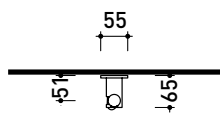

## AP3165

Handshower with simple jet (completed by support/water outlet and hose)

Package dim.

Weight **0,8 kg**

Pz. Pallet n° -

vista zenitale / zenital view

vista frontale / frontal view

vista laterale / lateral view