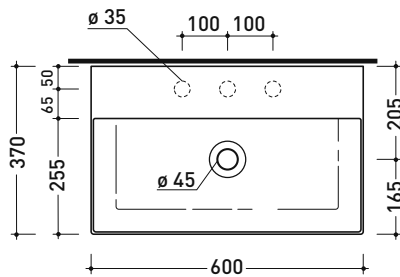

AP6037 AppLight 6037

Countertop - wall hung basin 60x37 cm

• with overflow • arranged for three tap holes

Complements: **Chromed towel holder (PMW60)**
Line taps basin: ONE - NOKÉ - SI - FOLD - X1 - STIL
Line accessories: TWO - HOOP - FOLD

Technical accessories: **Chrome siphon (SIFL/CR) - Telescopic chrome siphon (SIFL066)**
Stop & Go drain (PLSG)
CERAMIC Stop & Go drain (PLCE)
Two piece set chrome tap filters (RF026)
Fixing kit for wall (9002)

Package dim.

Weight 15 kg

Pz. Pallet n° -

UNI EN 14688 - CL20 Dop-No14688

vista zenitale / zenital view