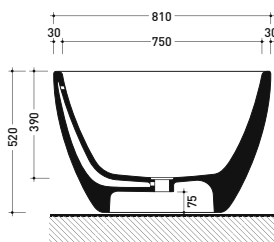

sizes in mm

Please consider a 2% tolerance on indicated measurements