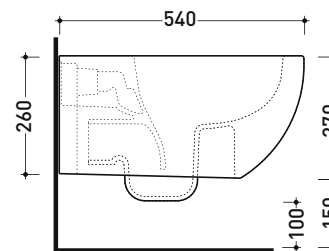

vista laterale / lateral view