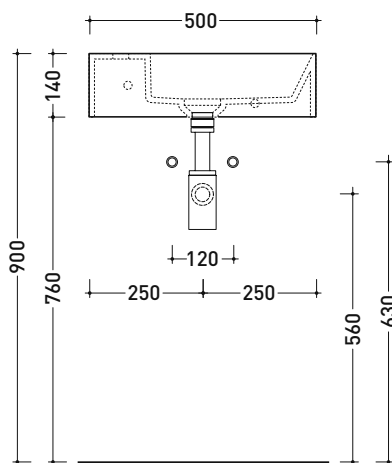

sizes in mm

Please consider a 2% tolerance on indicated measurements

Package dim.

Weight kg

Pz. Pallet n° -

CE UNI EN 14688 - CL00 Dop-No14688

vista zenitale / zenital view

vista frontale / frontal view

vista frontale fissaggio lavabo  
fixing basin frontal view

sezione longitudinale / section