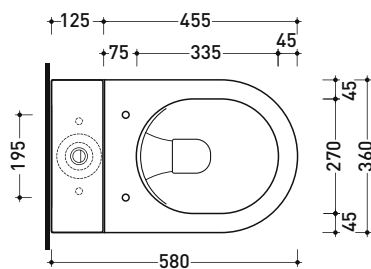

vista zenitale / zenital view