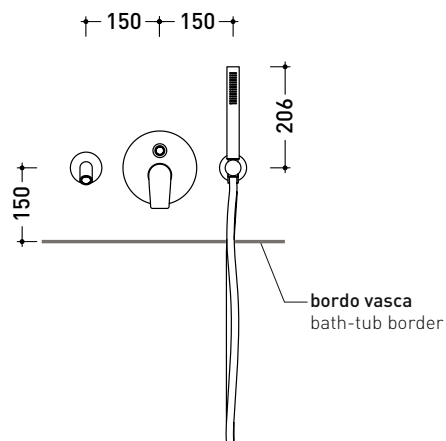

## AP296

Bathtub set: concealed mixer with diverter, wall-mounted spout and handshower (completed by support, handshower and hose - built-in part INCLUDED)

Package dim.

Weight **9,6 kg**

Pz. Pallet n° -

**vista zenitale / zenital view**

**vista frontale / frontal view**

**vista laterale / lateral view**

sizes in mm

art. AP296

sizes in mm