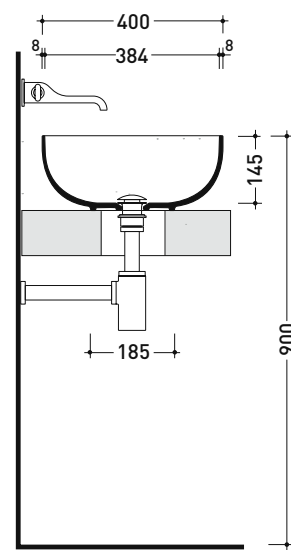

sizes in mm

Please consider a 2% tolerance on indicated measurements

Package dim.

Weight **11 kg**

Pz. Pallet n° **30**

UNI EN 14688 - CL00 Dop-No14688

vista zenitale / zenital view

vista zenitale / zenital view

vista frontale / frontal view

sezione longitudinale / section