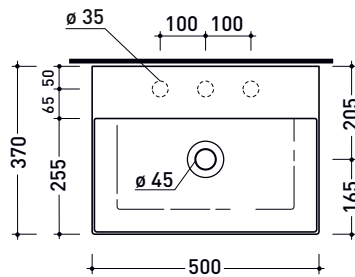

AP5037 AppLight 5037

Countertop - wall hung basin 50x37 cm

• with overflow • arranged for three tap holes

Complements: **Line taps basin:** ONE - NOKÉ - SI - FOLD - X1 - STIL
Line accessories: TWO - HOOP - FOLD

Technical accessories: **Chrome siphon (SIFL/CR) - Telescopic chrome siphon (SIFL066)**
Stop & Go drain (PLSG)
CERAMIC Stop & Go drain (PLCE)
Two piece set chrome tap filters (RF026)
Fixing kit for wall (9002)

Package dim.

Weight 13 kg

Pz. Pallet n° -

UNI EN 14688 - CL20 Dop-No14688

vista zenitale / zenital view