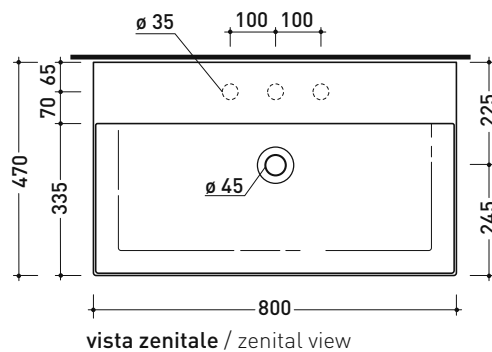

AP8047 AppLight 8047

Countertop - wall hung basin 80x47 cm

• with overflow • arranged for three tap holes

Complements: **Chromed towel holder (PMW75)**
Line taps basin: ONE - NOKÉ - SI - FOLD - X1 - STIL
Line accessories: TWO - HOOP - FOLD

Technical accessories: **Chrome siphon (SIFL/CR) - Telescopic chrome siphon (SIFL066)**
Stop & Go drain (PLSG)
CERAMIC Stop & Go drain (PLCE)
Two piece set chrome tap filters (RF026)
Fixing kit for wall (9002)

Package dim.

Weight **23 kg**

Pz. Pallet n° -

CE UNI EN 14688 - CL20 Dop-No14688