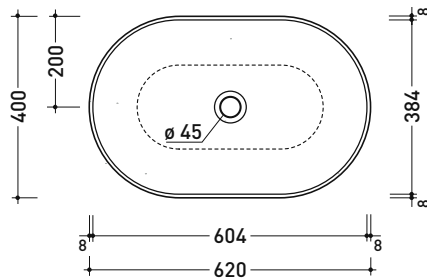

AP62A App 62

Countertop basin 62 cm

• without overflow • without tap ledge

Complements: **Forty6 shelf (F6BL)**
Furniture CUBIKA - depth. 37 / 50 cm
Furniture DENVER (DV103M)
Filo 75 structure (FI75SV - FI75SC)
Line taps basin: ONE - NOKÉ - SI - FOLD - X1 - STIL
Line accessories: TWO - HOOP - FOLD

Technical accessories: **Chrome siphon (SIFL/CR) - Telescopic chrome siphon (SIFL066)**
Stop & Go drain (PLSG)
CERAMIC Stop & Go drain (PLCE)
Chrome waste with automatic integrated overflow (PLTPCR)
Waste with automatic integrated overflow and ceramic cover (PLTPCE)
Two piece set chrome tap filters (RF026)

Package dim.

Weight **11 kg**

Pz. Pallet n° **30**

UNI EN 14688 - CL00 Dop-No14688

vista zenitale / zenital view