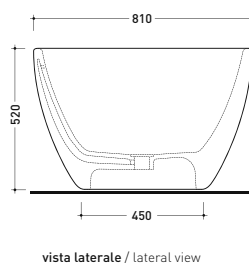

sizes in mm

Please consider a 2% tolerance on indicated measurements