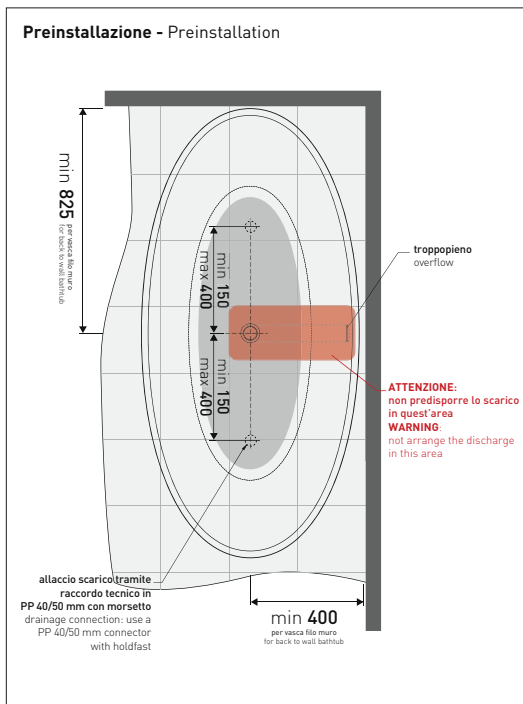

Capacità Max / Max Capacity 235 L.
Peso Netto / Net Weight 150 Kg.