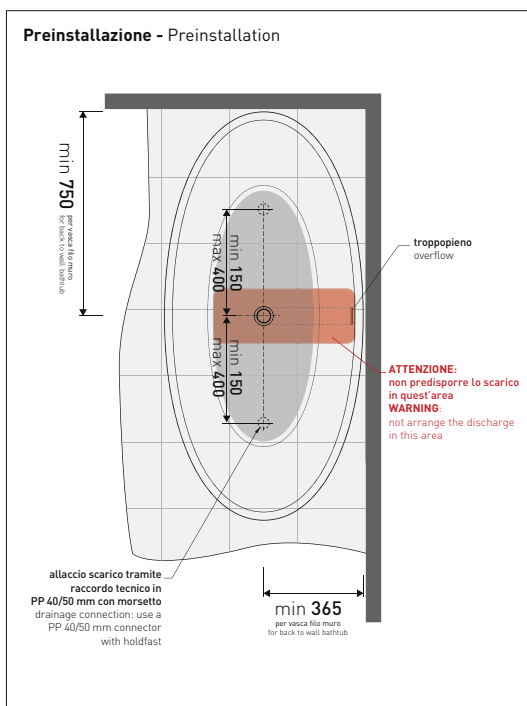

AP150V App 150

Bath-tub 150 cm in Pietraluce - drain cover matching color the bathtub (drainage system art. SIFMW included)
• with overflow

Complements: **Line taps bath-tub:** ONE - NOKÉ - SI - FOLD - X1
Line accessories: TWO - HOOP - NOKÉ - FOLD

Package dim. 193 x 102 x 76 cm | Weight 130 kg | Pz. Pallet n° 1

UNI EN 14516 - CL1 Dop-No14516

vista zenitale / zenital view

Capacità Max / Max Capacity 176 L.
Peso Netto / Net Weight 130 Kg.