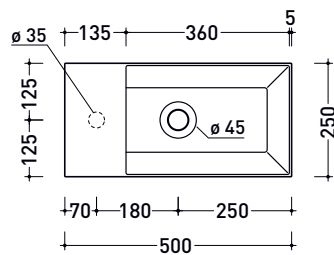

AP5025 AppLight 5025

Reversible countertop basin 50x25 cm with tap ledge

• without overflow • arranged for single-tap hole

Complements: **Line taps basin:** ONE - NOKÉ - SI - FOLD - X1 - STIL
Line accessories: TWO - HOOP - FOLD

Technical accessories: **Chrome siphon (SIFL/CR) - Telescopic chrome siphon (SIFL066)**
Chrome waste with automatic integrated overflow (PLTPCR)
Waste with automatic integrated overflow and ceramic cover (PLTPCE)
Stop & Go drain (PLSG)
CERAMIC Stop & Go drain (PLCE)
Two piece set chrome tap filters (RF026)
Fixing kit for wall (9002)

Package dim.

Weight kg

Pz. Pallet n° -

UNI EN 14688 - CL00 Dop-No14688

vista zenitale / zenital view