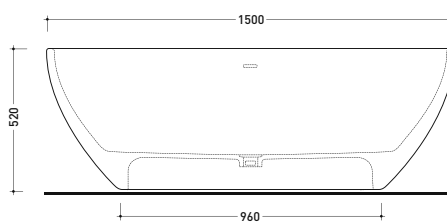

vista frontale / frontal view