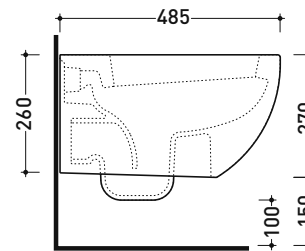

vista laterale / lateral view