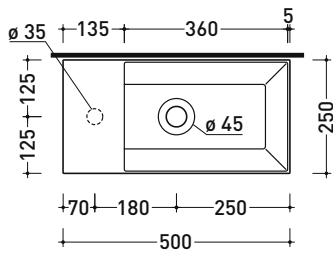

AP5025SX AppLight 5025

Wall-hung basin 50x25 cm with LEFT tap ledge

• without overflow • arranged for single-tap hole

Complements: **Chromed towel holder (PMW60)**
Line taps basin: ONE - NOKÉ - SI - FOLD - X1 - STIL
Line accessories: TWO - HOOP - FOLD

Technical accessories: **Chrome siphon (SIFL/CR) - Telescopic chrome siphon (SIFL066)**
Chrome waste with automatic integrated overflow (PLTPCR)
Waste with automatic integrated overflow and ceramic cover (PLTPCE)
Stop & Go drain (PLSG)
CERAMIC Stop & Go drain (PLCE)
Two piece set chrome tap filters (RF026)
Fixing kit for wall (9002)

Package dim.

Weight kg

Pz. Pallet n° -

CE UNI EN 14688 - CL00 Dop-No14688

vista zenitale / zenital view