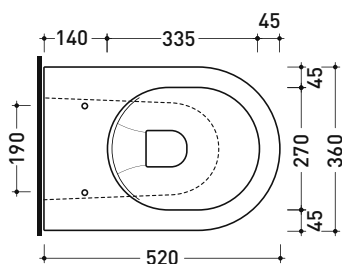

Dim. Imballo

Peso 28 kg

Pz. Pallet n° 15

UNI EN 997

Dop-No997

pag. 1/2

Flaminia does not recommend combining this toilet model with rapid-flow/flushometer systems or traditional high tanks

vista zenitale / zenital view