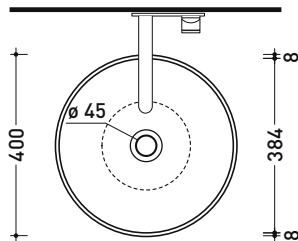

AP40A App 40

Countertop basin 40 cm

• without overflow • without tap ledge

Complements: **Forty6 shelf (F6BL)**
Furniture CUBIKA - depth. 37 / 50 cm
Furniture DENVER
Filo 60 / 75 structure (FI60SV - FI75SV - FI75SC)
Line taps basin: ONE - NOKÉ - SI - FOLD - X1 - STIL
Line accessories: TWO - HOOP - FOLD

Technical accessories: **Chrome siphon (SIFL/CR) - Telescopic chrome siphon (SIFL066)**
Stop & Go drain (PLSG)
CERAMIC Stop & Go drain (PLCE)
Chrome waste with automatic integrated overflow (PLTPCR)
Waste with automatic integrated overflow and ceramic cover (PLTPCE)
Two piece set chrome tap filters (RF026)

Package dim.

Weight **7 kg**

Pz. Pallet n° **42**

UNI EN 14688 - CL00 Dop-No14688

vista zenitale / zenital view