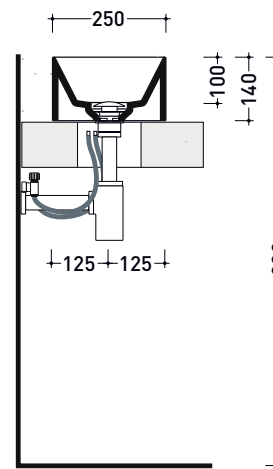

Package dim.

Weight kg

Pz. Pallet n° -

UNI EN 14688 - CL00 Dop-No14688

vista zenitale / zenital view

vista zenitale / zenital view

vista frontale / frontal view

sezione longitudinale / section

sizes in mm

Please consider a 2% tolerance on indicated measurements