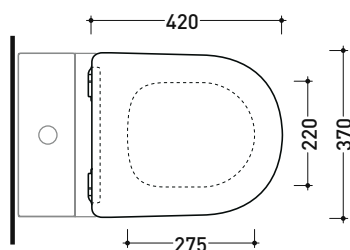

## APCW07

SLIM SHORT oft-closing thermosetting seat&cover with **quick-release hinges** suitable for APP monoblock wc

Complements: App monoblock Wc (AP116G - AP116RG)

Package dim.

Weight **3 kg**

Pz. Pallet n° -