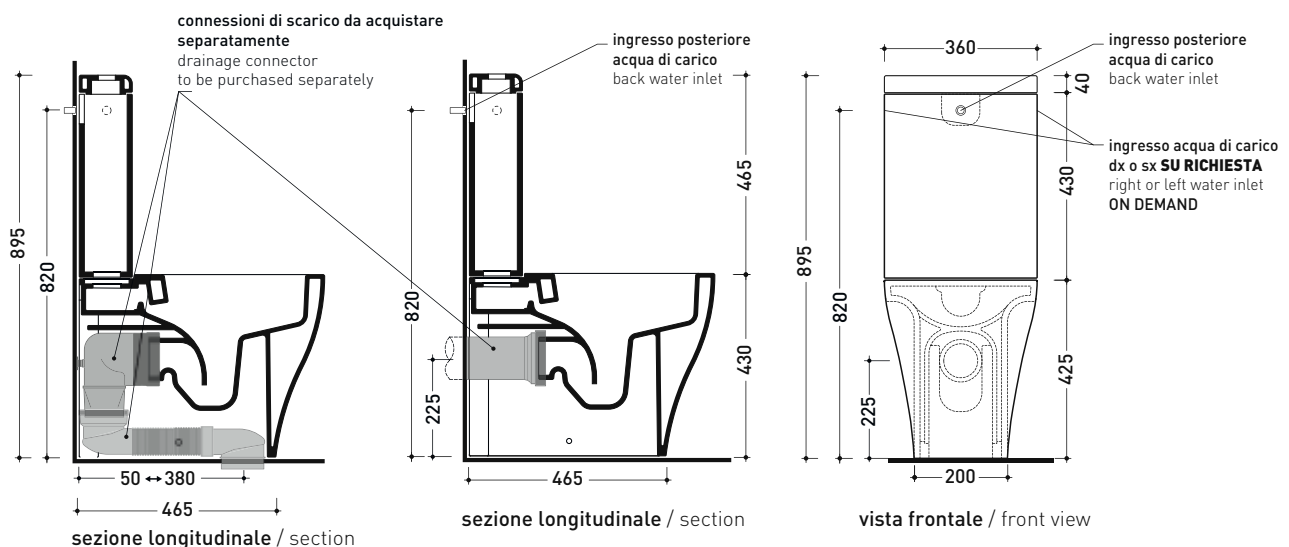

UNI EN 997

Dop-No997

pag. 1/2

vista zenitale / zenital view

sizes in mm

Please consider a 2% tolerance on indicated measurements