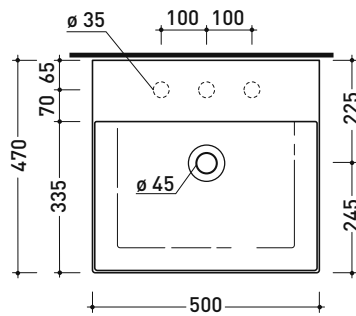

AP5047 AppLight 5047

Countertop - wall hung basin 50x47 cm

• with overflow • arranged for three tap holes

Complements: **Line taps basin:** ONE - NOKÉ - SI - FOLD - X1 - STIL
Line accessories: TWO - HOOP - FOLD

Technical accessories: **Chrome siphon (SIFL/CR) - Telescopic chrome siphon (SIFL066)**
Stop & Go drain (PLSG)
CERAMIC Stop & Go drain (PLCE)
Two piece set chrome tap filters (RF026)
Fixing kit for wall (9002)

Package dim.

Weight 13,5 kg

Pz. Pallet n° -

CE UNI EN 14688 - CL20 Dop-No14688

vista zenitale / zenital view

foro consigliato sul piano
suggested hole on the top