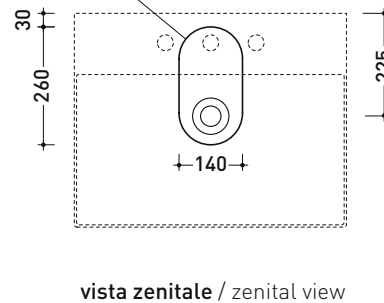

foro consigliato sul piano
suggested hole on the top