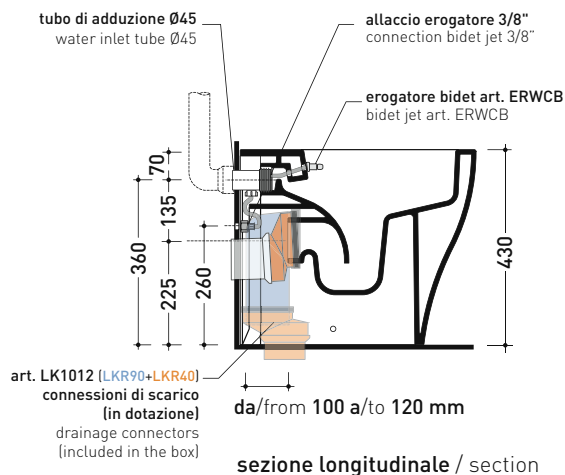

Technical accessories: Floor fixing kit (9003)

Package dim.

Weight 28 kg

Pz. Pallet n° 15

CE UNI EN 997

Dop-No997

Flaminia does not recommend combining this toilet model with rapid-flow/flushometer systems or traditional high tanks

vista zenitale / zenital view

dettaglio erogatore / bidet jet detail

sezione longitudinale / section

vista retro / back view

sizes in mm

CERAMIC: glossy finish

white black

matt finish