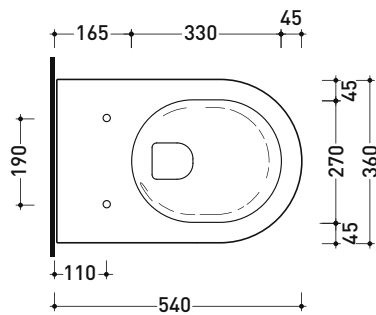

vista zenitale / zenital view