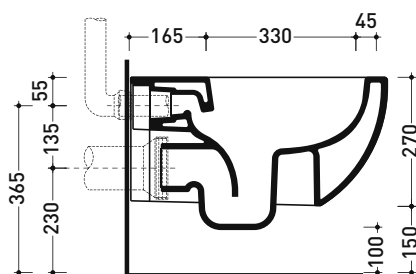

sezione longitudinale / section