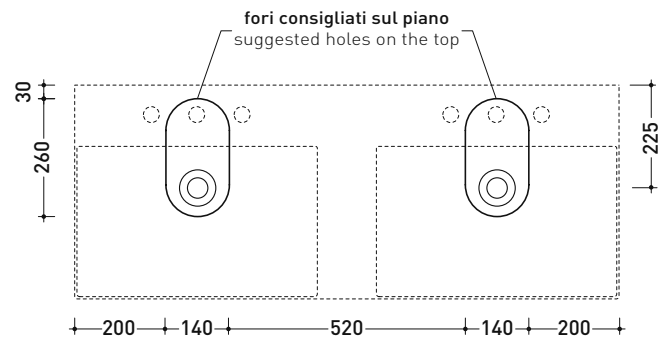

vista zenitale / zenital view