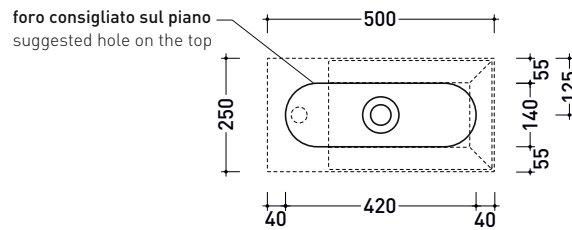

Package dim.

Weight kg

Pz. Pallet n° -

UNI EN 14688 - CL00 Dop-No14688

vista zenitale / zenital view

vista zenitale / zenital view

vista frontale / frontal view

sezione longitudinale / section

sizes in mm

Please consider a 2% tolerance on indicated measurements