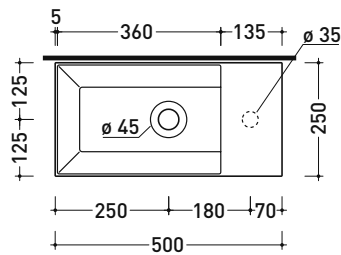

AP5025DX AppLight 5025

Wall-hung basin 50x25 cm with RIGHT tap ledge

• without overflow • arranged for single-tap hole

Complements: **Chromed towel holder (PMW60)**
Line taps basin: ONE - NOKÉ - SI - FOLD - X1 - STIL
Line accessories: TWO - HOOP - FOLD

Technical accessories: **Chrome siphon (SIFL/CR) - Telescopic chrome siphon (SIFL066)**
Chrome waste with automatic integrated overflow (PLTPCR)
Waste with automatic integrated overflow and ceramic cover (PLTPCE)
Stop & Go drain (PLSG)
CERAMIC Stop & Go drain (PLCE)
Two piece set chrome tap filters (RF026)
Fixing kit for wall (9002)

Package dim.

Weight kg

Pz. Pallet n° -

CE UNI EN 14688 - CL00 Dop-No14688

vista zenitale / zenital view