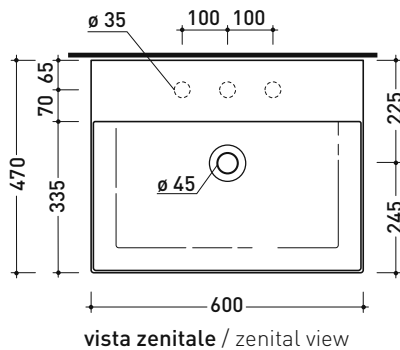

AP6047 AppLight 6047

Countertop - wall hung basin 60x47 cm

• with overflow • arranged for three tap holes

Complements: **Chromed towel holder (PMW60)**
Line taps basin: ONE - NOKÉ - SI - FOLD - X1 - STIL
Line accessories: TWO - HOOP - FOLD

Technical accessories: **Chrome siphon (SIFL/CR) - Telescopic chrome siphon (SIFL066)**
Stop & Go drain (PLSG)
CERAMIC Stop & Go drain (PLCE)
Two piece set chrome tap filters (RF026)
Fixing kit for wall (9002)

Package dim.

Weight 19 kg

Pz. Pallet n° -

UNI EN 14688 - CL20 Dop-No14688