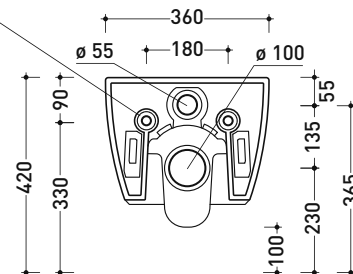

Technical accessories: **Flow rate reduced (RIDFLUGOS)**  
**Universal fixing bracket for wall hung wc/bidet (41/P)**

Package dim. | Weight **22,5 kg** | Pz. Pallet n° **18**

CE UNI EN 997

Dop-No997

Flaminia does not recommend combining this toilet model with rapid-flow/flushometer systems or traditional high tanks

vista zenitale / zenital view

vista laterale / lateral view

sezione longitudinale / section

vista retro / back view

sizes in mm

Please consider a 2% tolerance on indicated measurements