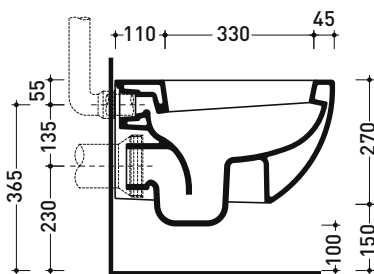

sezione longitudinale / section