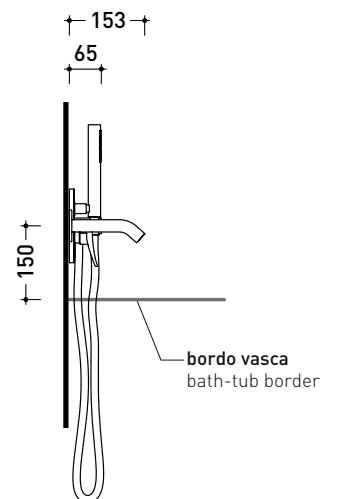

vista laterale / lateral view

sizes in mm