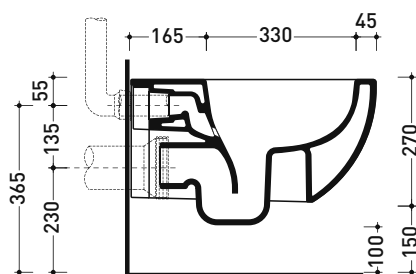

sezione longitudinale / section