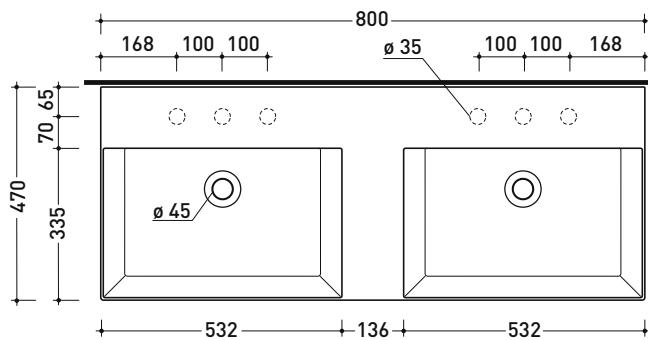

AP120L AppLight 120

Countertop - wall hung basin 120x47 cm with double basin

• with overflow • arranged for two/six tap holes

Complements: Line taps basin: ONE - NOKÉ - SI - FOLD - X1 - STIL
Line accessories: TWO - HOOP - FOLD

Technical accessories: Chrome siphon (SIFL/CR) - Telescopic chrome siphon (SIFL066)
Stop & Go drain (PLSG)
CERAMIC Stop & Go drain (PLCE)
Two piece set chrome tap filters (RF026)
Fixing kit for wall (9002)

Package dim. | Weight kg | Pz. Pallet n° -

CE UNI EN 14688 - CL20 Dop-No14688

vista zenitale / zenital view