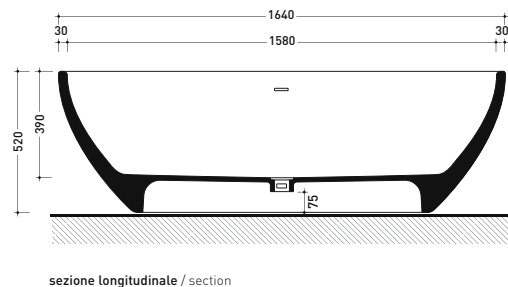

sizes in mm

Please consider a 2% tolerance on indicated measurements