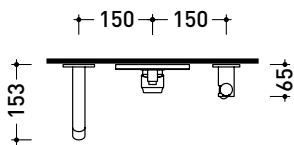

## AP296

Bathtub set: concealed mixer with diverter, wall-mounted spout and handshower (completed by support, handshower and hose - built-in part INCLUDED)

Package dim.

Weight **9,6 kg**

Pz. Pallet n° -

**vista zenitale / zenital view**