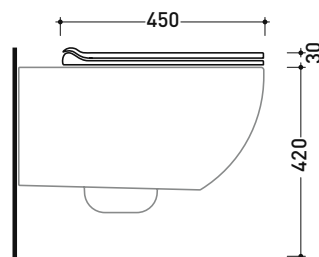

## APCW10

SLIM Soft-closing thermosetting seat&cover  
with **quick-release hinges**

Complements: Wall hung wc App **gosilent** (AP118S)

Package dim.

Weight 2 kg

Pz. Pallet n° -

art. AP118S  
vista zenitale / zenital view