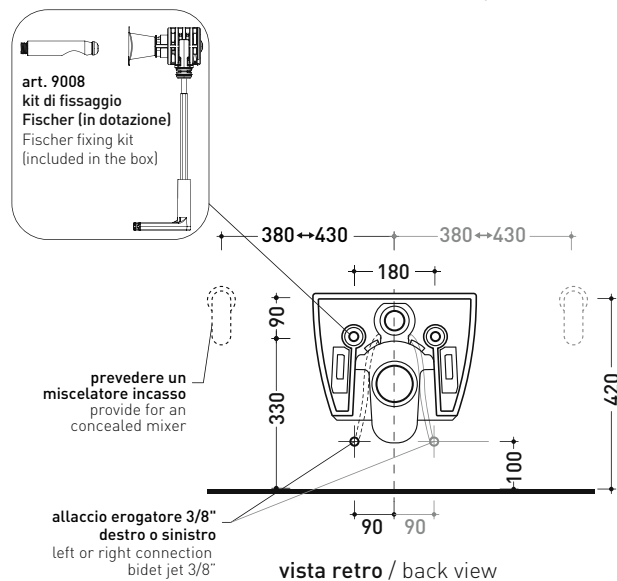

Technical accessories: Universal fixing bracket for wall hung wc/bidet (41/P)

Package dim.

Weight 26,1 kg

Pz. Pallet n° 18

CE UNI EN 997

Dop-No997

Flaminia does not recommend combining this toilet model with rapid-flow/flushometer systems or traditional high tanks

vista zenitale / zenital view

dettaglio erogatore / bidet jet detail

sezione longitudinale / section

vista retro / back view

sizes in mm

Please consider a 2% tolerance on indicated measurements