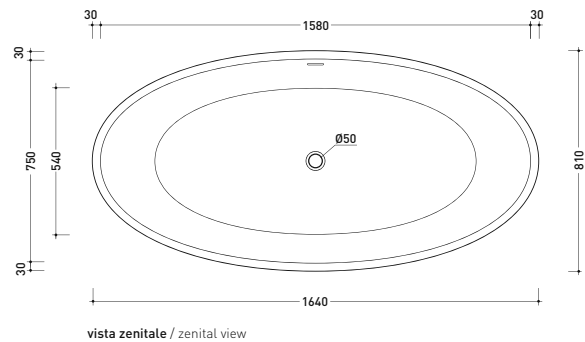

Capacità Max / Max Capacity 235 L.
Peso Netto / Net Weight 150 Kg.