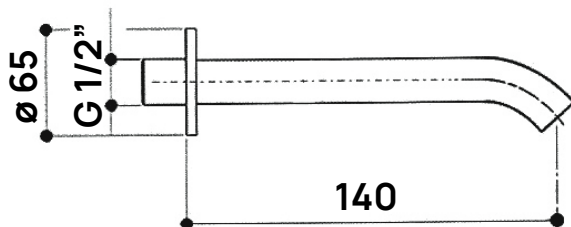

art. AP296

sizes in mm