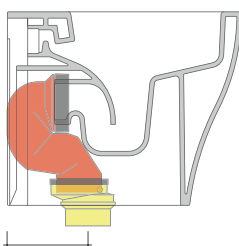

LK1820 (SET: LKRS+LKR20)

da/ from 180 a/ to 200 mm