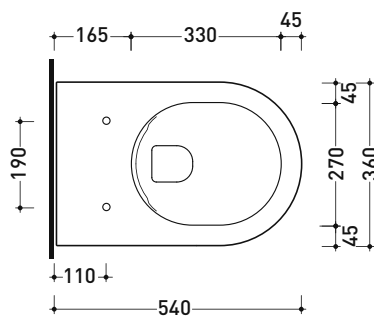

Package dim.

Weight 13 kg

Pz. Pallet n° -

UNI EN 14688 - CL20 Dop-No14688

vista zenitale / zenital view

foro consigliato sul piano  
suggested hole on the top

vista zenitale / zenital view

vista frontale / frontal view

sezione longitudinale / section

sizes in mm

Please consider a 2% tolerance on indicated measurements

Package dim.

Weight 13,5 kg

Pz. Pallet n° -

CE UNI EN 14688 - CL20 Dop-No14688

vista zenitale / zenital view

foro consigliato sul piano  
suggested hole on the top

vista zenitale / zenital view

vista frontale / frontal view

vista zenitale / zenital view

vista laterale / lateral view

sezione longitudinale / section

vista retro / back view

sizes in mm

Please consider a 2% tolerance on indicated measurements