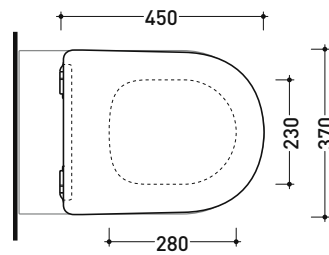

## APCW10

SLIM Soft-closing thermosetting seat&cover  
with **quick-release hinges**

Complements: Wall hung wc App **gosilent** (AP118S)

Package dim.

Weight 2 kg

Pz. Pallet n° -

art. AP118S  
vista zenitale / zenital view