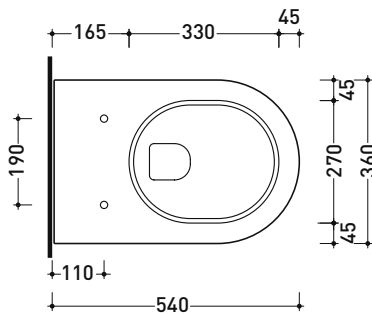

Package dim.

Weight kg

Pz. Pallet n° -

CE UNI EN 14688 - CL00 Dop-No14688

vista zenitale / zenital view

vista frontale / frontal view

vista frontale fissaggio lavabo  
fixing basin frontal view

sezione longitudinale / section

Package dim.

Weight 13 kg

Pz. Pallet n° -

UNI EN 14688 - CL20 Dop-No14688

vista zenitale / zenital view

foro consigliato sul piano  
suggested hole on the top

vista zenitale / zenital view

vista frontale / frontal view

sizes in mm

Please consider a 2% tolerance on indicated measurements

Technical accessories: **Universal fixing bracket for wall hung wc/bidet (41/P)**

Package dim. | Weight **22 kg** | Pz. Pallet n° **18**

CE UNI EN 997

Dop-No997

Flaminia does not recommend combining this toilet model with rapid-flow/flushometer systems or traditional high tanks