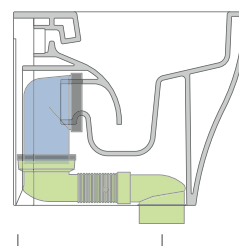

LK2233 (SET: LKR90+LKR33)

da/ from 220 a/ to 320* mm

ATTENTION: THE DRAINAGE CONNECTORS ARE NOT INCLUDED