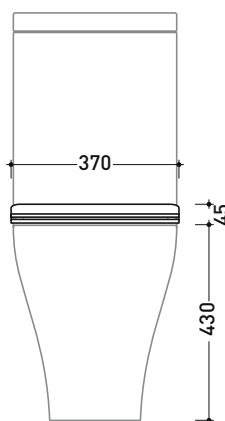

art. AP116G - AP116RG
vista frontale / frontal view

sizes in mm