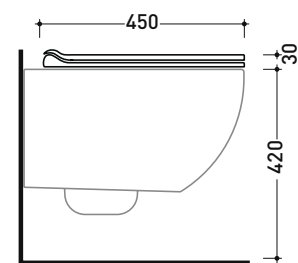

vista laterale / lateral view

sizes in mm