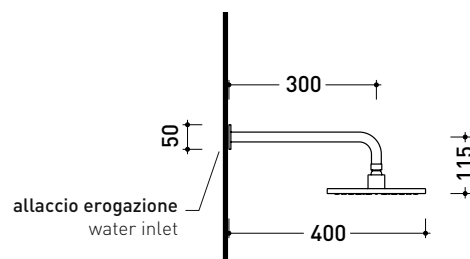

## AP3408

Shower head with wall-mounted arm

Package dim.

Weight **0,8 kg**

Pz. Pallet n° -

vista zenitale / zenital view

vista frontale / frontal view

vista laterale / lateral view