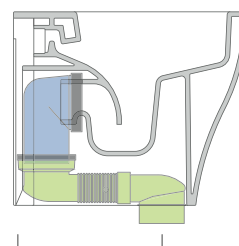

LK2233 (SET: LKR90+LKR33)

da/from 220 a/to 320* mm

ATTENTION: THE DRAINAGE CONNECTORS ARE NOT INCLUDED