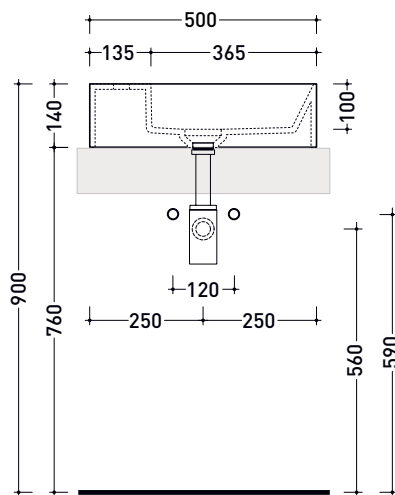

sizes in mm

Please consider a 2% tolerance on indicated measurements

Package dim.

Weight kg

Pz. Pallet n° -

UNI EN 14688 - CL00 Dop-No14688

vista zenitale / zenital view

vista zenitale / zenital view

vista frontale / frontal view

sezione longitudinale / section