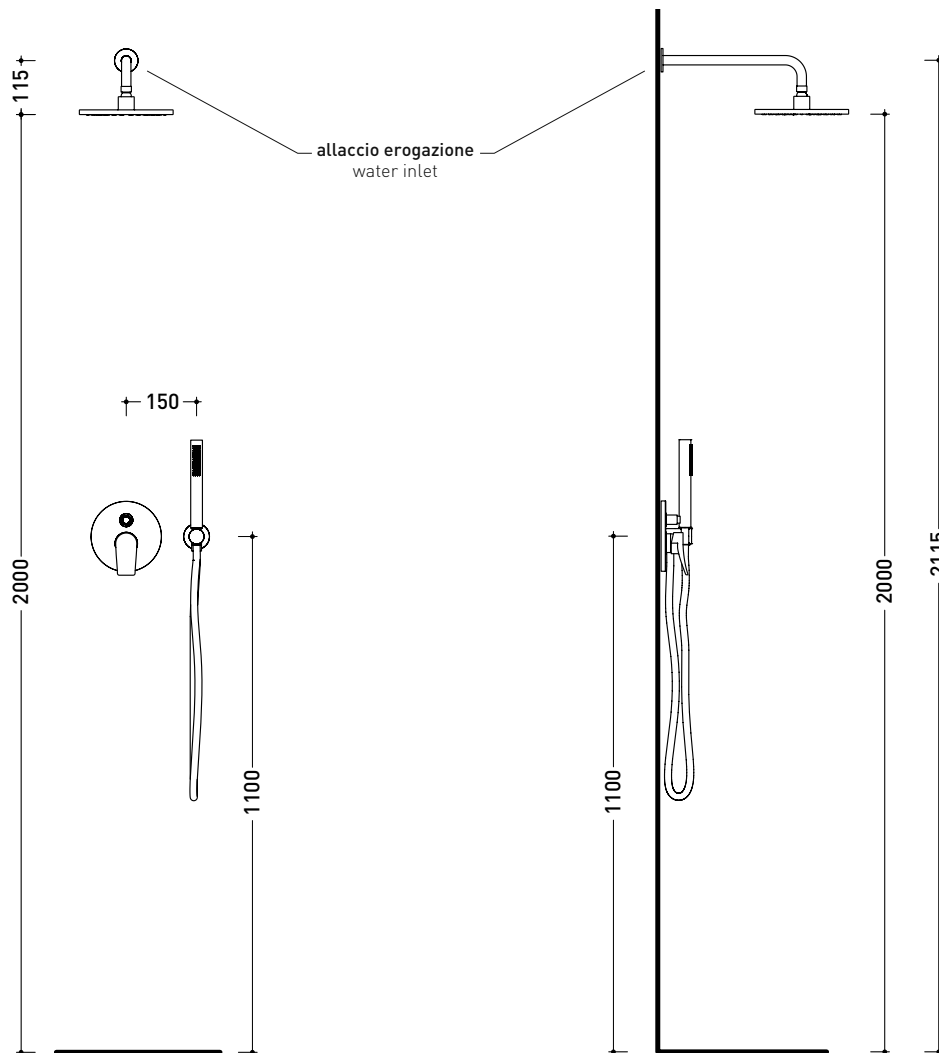

sizes in mm

art. **AP294**

sizes in mm

## AP295

Shower set: concealed shower mixer with diverter, wall-mounted shower head and handshower (completed by support, handshower and hose - built-in part INCLUDED)

Package dim.

Weight **2,9 kg**

Pz. Pallet n° -