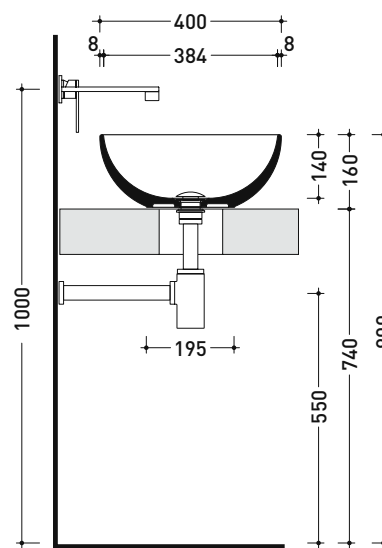

Package dim.

Weight **7 kg**

Pz. Pallet n° **42**

UNI EN 14688 - CL00 Dop-No14688

vista zenitale / zenital view

vista zenitale / zenital view

vista frontale / frontal view

sezione longitudinale / section

sizes in mm

Please consider a 2% tolerance on indicated measurements