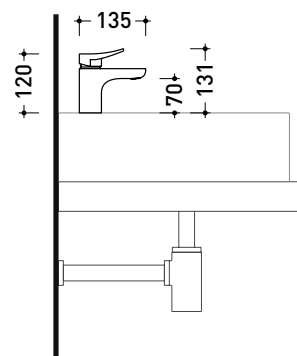

## AP221

Single lever basin mixer  
(1" 1/4 pop-up waste included)

Package dim.

Weight **1,5 kg**

Pz. Pallet n° -

vista zenitale / zenital view

vista frontale / frontal view

vista laterale / lateral view