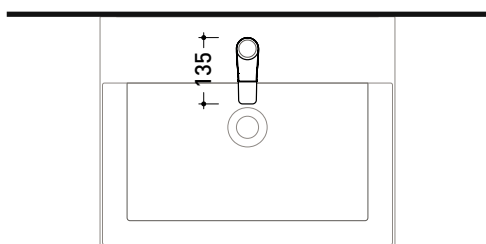

## AP221

Single lever basin mixer  
(1" 1/4 pop-up waste included)

Package dim.

Weight **1,5 kg**

Pz. Pallet n° -

vista zenitale / zenital view

vista frontale / frontal view

vista laterale / lateral view