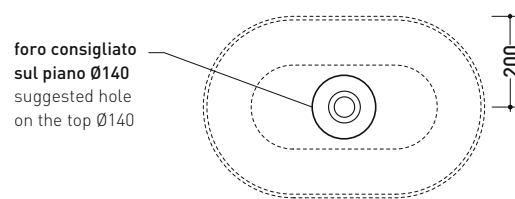

AP62A App 62

Countertop basin 62 cm

• without overflow • without tap ledge

Complements: **Forty6 shelf (F6BL)**
Furniture CUBIKA - depth. 37 / 50 cm
Furniture DENVER (DV103M)
Filo 75 structure (FI75SV - FI75SC)
Line taps basin: ONE - NOKÉ - SI - FOLD - X1 - STIL
Line accessories: TWO - HOOP - FOLD

Technical accessories: **Chrome siphon (SIFL/CR) - Telescopic chrome siphon (SIFL066)**
Stop & Go drain (PLSG)
CERAMIC Stop & Go drain (PLCE)
Chrome waste with automatic integrated overflow (PLTPCR)
Waste with automatic integrated overflow and ceramic cover (PLTPCE)
Two piece set chrome tap filters (RF026)

Package dim.

Weight **11 kg**

Pz. Pallet n° **30**

UNI EN 14688 - CL00 Dop-No14688

sizes in mm

Please consider a 2% tolerance on indicated measurements