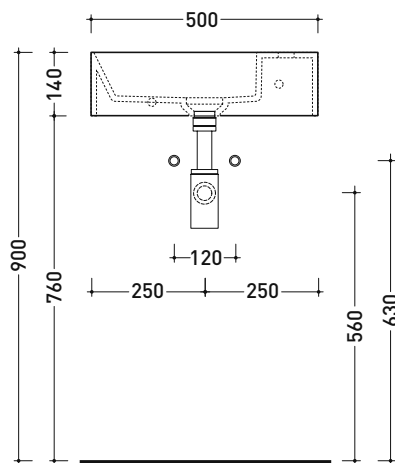

sizes in mm

Please consider a 2% tolerance on indicated measurements

Package dim.

Weight kg

Pz. Pallet n° -

CE UNI EN 14688 - CL00 Dop-No14688

vista zenitale / zenital view

vista frontale / frontal view

vista frontale fissaggio lavabo  
fixing basin frontal view

sezione longitudinale / section