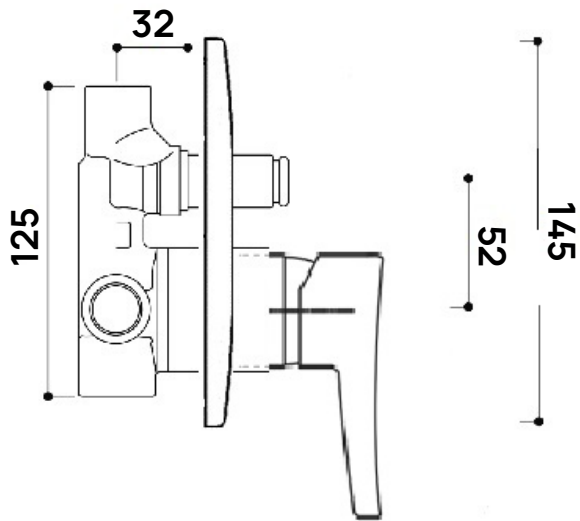

art. AP296

sizes in mm