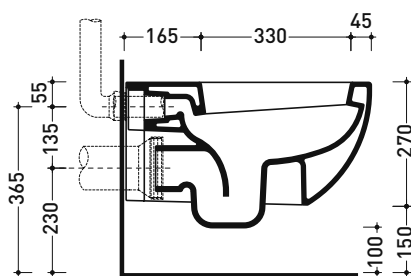

sezione longitudinale / section