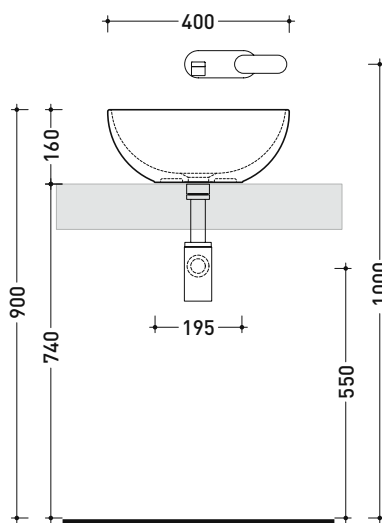

Package dim.

Weight **7 kg**

Pz. Pallet n° **42**

UNI EN 14688 - CL00 Dop-No14688

vista zenitale / zenital view

vista zenitale / zenital view

vista frontale / frontal view

sezione longitudinale / section

sizes in mm

Please consider a 2% tolerance on indicated measurements