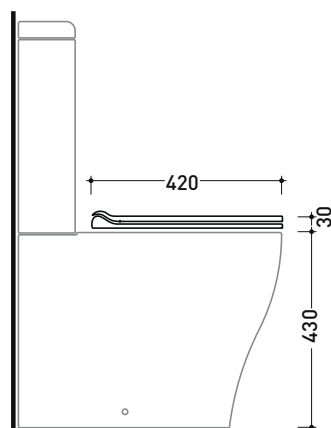

art. AP116G - AP116RG
vista laterale / lateral view