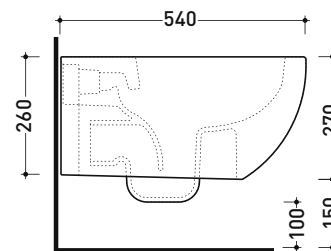

Technical accessories: **Flow rate reduced (RIDFLUGOS)**  
**Universal fixing bracket for wall hung wc/bidet (41/P)**

Package dim. | Weight **22,5 kg** | Pz. Pallet n° **18**

CE UNI EN 997

Dop-No997

Flaminia does not recommend combining this toilet model with rapid-flow/flushometer systems or traditional high tanks

vista zenitale / zenital view

vista laterale / lateral view

sezione longitudinale / section

vista retro / back view

sizes in mm

Please consider a 2% tolerance on indicated measurements