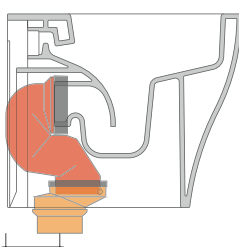

LK1214 (SET: LKRS+LKR40)

da/ from 120 a/ to 140 mm