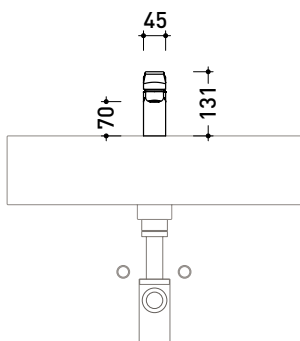

## AP221

Single lever basin mixer  
(1" 1/4 pop-up waste included)

Package dim.

Weight **1,5 kg**

Pz. Pallet n° -

vista zenitale / zenital view

vista frontale / frontal view

vista laterale / lateral view