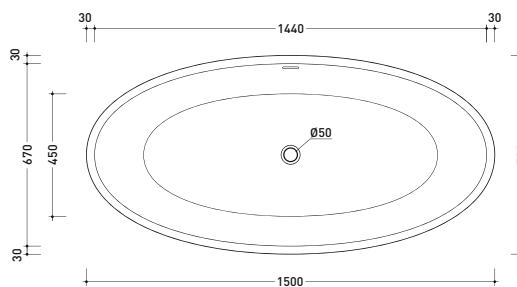

AP150V App 150

Bath-tub 150 cm in Pietraluce - drain cover matching color the bathtub (drainage system art. SIFMW included)
• with overflow

Complements: **Line taps bath-tub:** ONE - NOKÉ - SI - FOLD - X1
Line accessories: TWO - HOOP - NOKÉ - FOLD

Package dim. 193 x 102 x 76 cm | Weight 130 kg | Pz. Pallet n° 1

UNI EN 14516 - CL1 Dop-No14516

vista zenitale / zenital view

Capacità Max / Max Capacity 176 L.
Peso Netto / Net Weight 130 Kg.