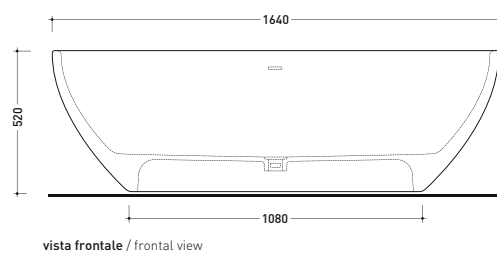

sizes in mm

Please consider a 2% tolerance on indicated measurements