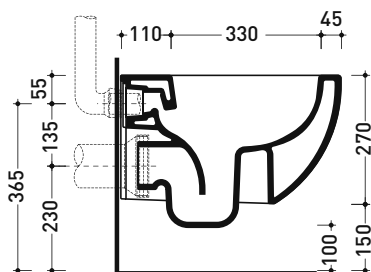

sezione longitudinale / section