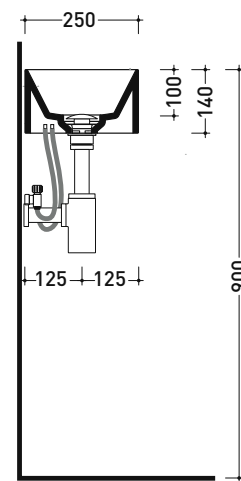

Package dim.

Weight kg

Pz. Pallet n° -

CE UNI EN 14688 - CL00 Dop-No14688

vista zenitale / zenital view

vista frontale / frontal view

vista frontale fissaggio lavabo  
fixing basin frontal view

sezione longitudinale / section

sizes in mm

Please consider a 2% tolerance on indicated measurements