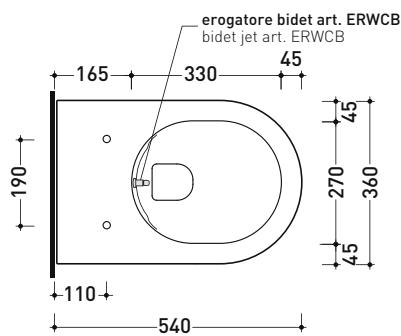

Technical accessories: Universal fixing bracket for wall hung wc/bidet (41/P)

Package dim.

Weight 26,1 kg

Pz. Pallet n° 18

CE UNI EN 997

Dop-No997

Flaminia does not recommend combining this toilet model with rapid-flow/flushometer systems or traditional high tanks

vista zenitale / zenital view

dettaglio erogatore / bidet jet detail

sezione longitudinale / section

vista retro / back view

sizes in mm

Please consider a 2% tolerance on indicated measurements