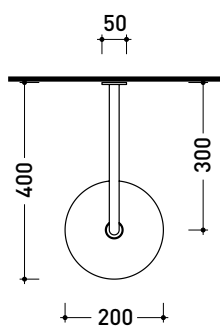

## AP3408

Shower head with wall-mounted arm

Package dim.

Weight **0,8 kg**

Pz. Pallet n° -

vista zenitale / zenital view

vista frontale / frontal view

vista laterale / lateral view