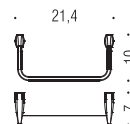

TRENTA

Design: Luca Colombo / Pio e Tito Toso lab

B9340
Spandisapone (L.0,30)
Soap dispenser