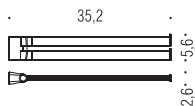

Materiale
Material

Ottone / Cromall®
Brass / Cromall®

Finiture
Finishes

Cromo
Chrome

Grafite Mat
Matt Graphite

Nero Opaco RAL 9005
Matt Black

Accessori con fissaggio vite e tassello
Accessories with screw and plug fixing

Accessori d'appoggio
Free-standing accessories

B3012
Porta salvietta doppio a snodo
Double bar towel holder