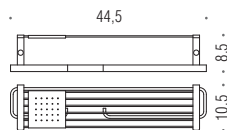

TIME

Design: R&D Colombo Design