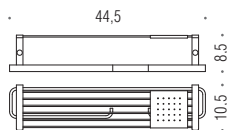

W4247
Appenditutto
Hook

W4257
Appenditutto
Hook

W4291
Porta rotolo coperto
Paper holder with cover

W4207
Porta scopino
Hanging brush holder

TIME

Design: R&D Colombo Design

W4275
Mensola con ganci appenditutto e ripiano in inox
Shelf with coat hooks and stainless steel tray