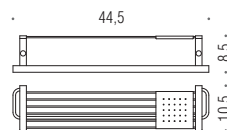

W4247
Appenditutto
Hook

W4257
Appenditutto
Hook

W4291
Porta rotolo coperto
Paper holder with cover

W4207
Porta scopino
Hanging brush holder

TIME

Design: R&D Colombo Design

W4275
Mensola con ganci appenditutto e ripiano in inox
Shelf with coat hooks and stainless steel tray

W4276D
Mensola destra con porta salvietta, porta rotolo e ripiano in inox
Right shelf with towel holder, paper holder and stainless steel tray

W4276S
Mensola sinistra con porta salvietta, porta rotolo e ripiano in inox
Left shelf with towel holder, paper holder and stainless steel tray