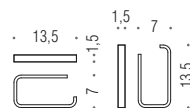

TIME

Design: R&D Colombo Design