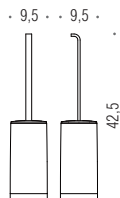

W4247
Appenditutto
Hook

W4257
Appenditutto
Hook

W4291
Porta rotolo coperto
Paper holder with cover

W4207
Porta scopino
Hanging brush holder

TIME

Design: R&D Colombo Design

W4275
Mensola con ganci appenditutto e ripiano in inox
Shelf with coat hooks and stainless steel tray