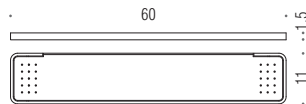

TIME

Design: R&D Colombo Design