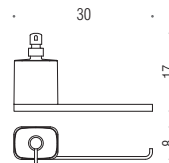

TIME

Design: R&D Colombo Design

W4201
Porta sapone
Soap dish holder

W4202
Porta bicchiere
Glass holder

W4280
Spandisapone destro (L 0,36)
Right soap dispenser

W4274
Spandisapone (L 0,36)
e porta salvietta per bidet
Soap dispenser
and towel holder for bidet