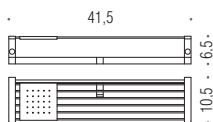

W4247
Appenditutto
Hook

W4257
Appenditutto
Hook

W4291
Porta rotolo coperto
Paper holder with cover

W4207
Porta scopino
Hanging brush holder

TIME

Design: R&D Colombo Design

W4275
Mensola con ganci appenditutto e ripiano in inox
Shelf with coat hooks and stainless steel tray