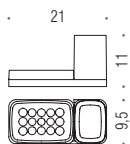

TIME

Design: R&D Colombo Design

W4201
Porta sapone
Soap dish holder

W4202
Porta bicchiere
Glass holder

W4280
Spandisapone destro (L 0,36)
Right soap dispenser

W4274
Spandisapone (L 0,36)
e porta salvietta per bidet
Soap dispenser
and towel holder for bidet