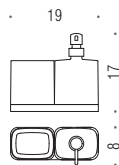

TIME

Design: R&D Colombo Design