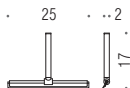

B9636
Tergivetro
“AQUACLEAN”
“AQUACLEAN”
Glass wiper