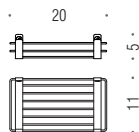

Angolaring