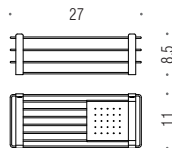

ANGOLARI

SHOWER BASKETS

Angolaring

senza ripiano inox
without stainless steel shelf

senza ripiano inox
without stainless steel shelf