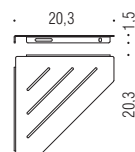

ANGOLARI

SHOWER BASKETS

Angolaring

senza ripiano inox
without stainless steel shelf

senza ripiano inox
without stainless steel shelf