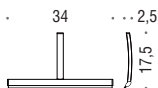

B9643
Tergivetro
“AQUACLEAN”
“AQUACLEAN”
Glass wiper