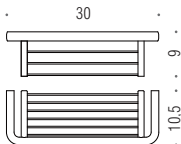

B6232
Porta oggetti
da doccia e vasca
Basket for shower
and bath