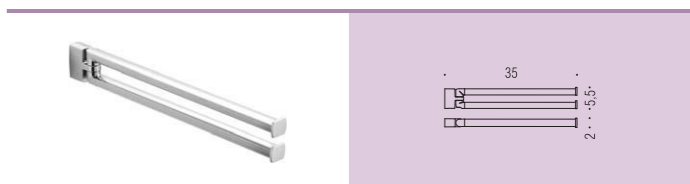

B6212
Porta salvietta doppio a snodo
Double bar towel holder