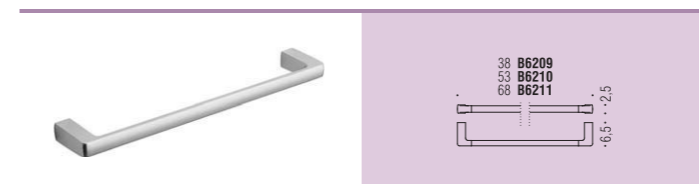

B6209 - B6210 - B6211
Porta salvietta
Towel holder