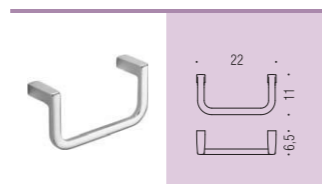

**B6274**  
Spandisapone (L 0,28) e porta salvietta per bidet  
Soap dispenser and towel holder for bidet

**B6216**  
Mensola  
Shelf

**B6208**  
Porta rotolo  
Paper holder

**B6291**  
Porta rotolo coperto  
Paper holder with cover