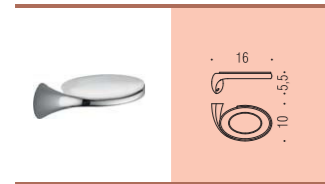

B2431

B2412

B2413

B2408

AR27

**B2401DX - B2401SX**  
Porta sapone  
Soap dish holder

**B2402DX - B2402SX**  
Porta bicchiere  
Glass holder

**B9310DX - B9310SX**  
Spandisapone (L 0,32)  
Soap dispenser