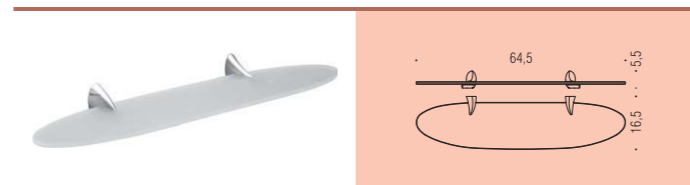

B2416
Mensola
Shelf