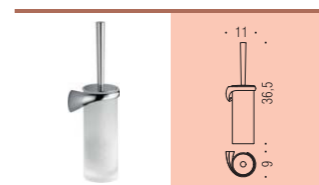

**B24PZDX - B24PZSX**  
Reggimensola regolabile 6-8mm  
Adjustable shelf holder (6-8 mm)

<p>Materiale: Ottone / Cromall® Material: Brass / Cromall®</p>	<p>Finiture: Cromo Finishes: Chrome</p>	<p>Complementi: Vetro acidato naturale Complements: Natural acid glass</p>
--	---	--

**B2409 - B2410 - B2411**  
Porta salvietta  
Towel holder

**B2413**  
Porta salvietta doppio a snodo  
Double bar towel holder

**B2416**  
Mensola  
Shelf

**B2406**  
Porta scopino d'appoggio  
Standing brush holder

**B2407DX - B2407SX**  
Porta scopino  
Hanging brush holder