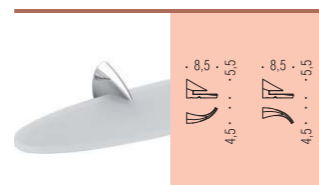

**AR27**  
Appenditutto  
Hook

**B2431**  
Porta salvietta ad anello  
Ring towel holder

**B2412**  
Porta salvietta fisso  
Towel holder

**B2408**  
Porta rotolo  
Paper holder

**B2491**  
Porta rotolo coperto  
Paper holder with cover

**B24PZDX - B24PZSX**  
Reggimensola regolabile 6-8mm  
Adjustable shelf holder (6-8 mm)

<p>Materiale: Ottone / Cromall® Material: Brass / Cromall®</p>	<p>Finiture: Cromo Finishes: Chrome</p>	<p>Complementi: Vetro acidato naturale Complements: Natural acid glass</p>
--	---	--