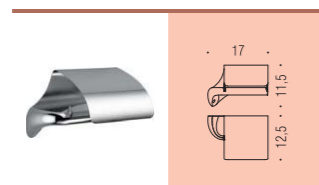

**AR27**  
Appenditutto  
Hook

**B2431**  
Porta salvietta ad anello  
Ring towel holder

**B2412**  
Porta salvietta fisso  
Towel holder

**B2408**  
Porta rotolo  
Paper holder

**B2491**  
Porta rotolo coperto  
Paper holder with cover

**B24PZDX - B24PZSX**  
Reggimensola regolabile 6-8mm  
Adjustable shelf holder (6-8 mm)

<p>Materiale: Ottone / Cromall® Material: Brass / Cromall®</p>	<p>Finiture: Cromo Finishes: Chrome</p>	<p>Complementi: Vetro acidato naturale Complements: Natural acid glass</p>
--	---	--