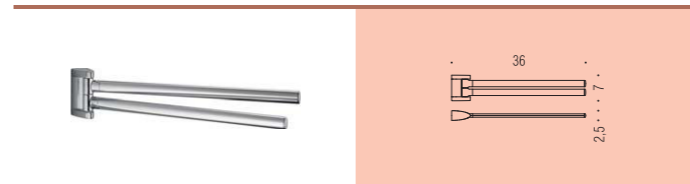

B2413
Porta salvietta doppio a snodo
Double bar towel holder