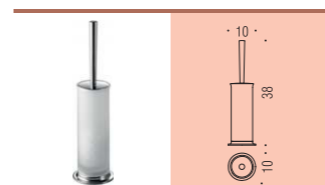

B2406
Porta scopino d'appoggio
Standing brush holder