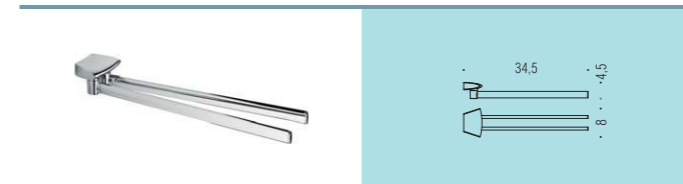

B2813
Porta salvietta doppio a snodo
Double bar towel holder