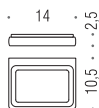

The sign gives character to the form. Simply, to last over time.

*B62PZ*

*B6216*

B6201

B6202

B9321

B6274

LC57

LC47

*B6209*  
*B6210*  
*B6211*

B6291

B6207  
B6206

B6232  
B6233

Design: Luca Colombo

**B6201**  
Porta sapone  
Soap dish holder

**B6202**  
Porta bicchiere  
Glass holder

**B9321**  
Spandisapone (L 0,28)  
Soap dispenser

**B6274**  
Spandisapone (L 0,28)  
e porta salvietta per bidet  
Soap dispenser  
and towel holder for bidet

**B6203**  
Porta spugna  
Sponge dish

**B6231**  
Porta salvietta ad anello  
Ring towel holder