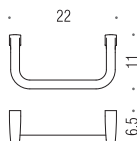

The sign gives character to the form. Simply, to last over time.

*B62PZ*

*B6216*

B6201

B6202

B9321

B6274

LC57

LC47

*B6209*  
*B6210*  
*B6211*

B6291

B6207  
B6206

B6232  
B6233

Design: Luca Colombo

**B6201**  
Porta sapone  
Soap dish holder

**B6202**  
Porta bicchiere  
Glass holder

**B9321**  
Spandisapone (L 0,28)  
Soap dispenser

**B6274**  
Spandisapone (L 0,28)  
e porta salvietta per bidet  
Soap dispenser  
and towel holder for bidet

**B6203**  
Porta spugna  
Sponge dish

**B6231**  
Porta salvietta ad anello  
Ring towel holder