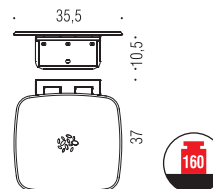

B9645
Sedile doccia ribaltabile con finitura fotoincisa
antiscivolo, completo di staffa a muro
Tilt-up shower seat with
antislip finish, complete with wall bracket