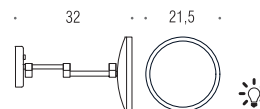

B9954
Specchio ingranditore (3x) a muro con luce LED incorporata
Wall magnifying mirror (3 times) complete with built-in LED light

1,6W MAX	240V-60Hz	CE	IP44