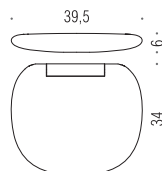

B9637
Sedile doccia ribaltabile in poliuretano integrale,
completo di staffa a muro in alluminio
Shower seat in polyurethane,
complete with wall aluminum bracket