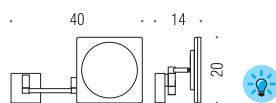

B9756
Specchio ingranditore (3x) a muro
con luce a LED incorporata
Wall magnifying mirror (3 times)
complete with LED built-in light

3W	V_{out} 12V DC	230V-50Hz	CE	IP44		A