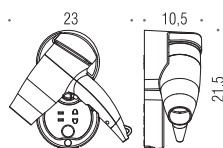

B9970
Asciugacapelli da parete con presa universale per rasoio 110/220V in ABS
ABS Automatic wall hair dryer with universal shaver socket 110/220V