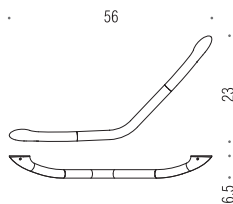

B9735
Maniglione da vasca
Bath grab-bar
conforme - it complies with
UNI 11064:2003