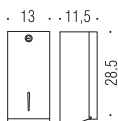

B9976
Distributore di carta igienica a foglio
singolo con serratura di sicurezza -
acciaio inox. Capacità: 2 pacchetti di carta
interfogliata o un rotolo di carta igienica
Single sheet stainless steel toilet paper dispenser
with safety lock. Capacity: 2 packages of
interleaved paper or 1 toilet paper roll