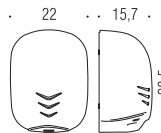

B9984

Asciugamani per elevata affluenza, ad alta velocità di asciugatura (15 sec.) e risparmio energetico (solo 1100 w). Resistenza elettrica on/off. Azione antibatterica integrata e certificata: lampada uv + filtro epa.

Hand dryer for intense use. High drying speed (15 sec.) and energy saving (only 1100 W). On/off electric heater. Integrated and certified antibacterial action: UV lamp + EPA filter.

Polipropilene bianco
White Polypropylene

Acciaio inox verniciato bianco
White Varnished Stainless steel

Acciaio inox satinato
Satin Stainless steel

Acciaio inox goffrato nero
Black Embossed Stainless steel

Acciaio inox lucido
Polished Stainless steel

1100W	220-240V	50-60Hz		IP23